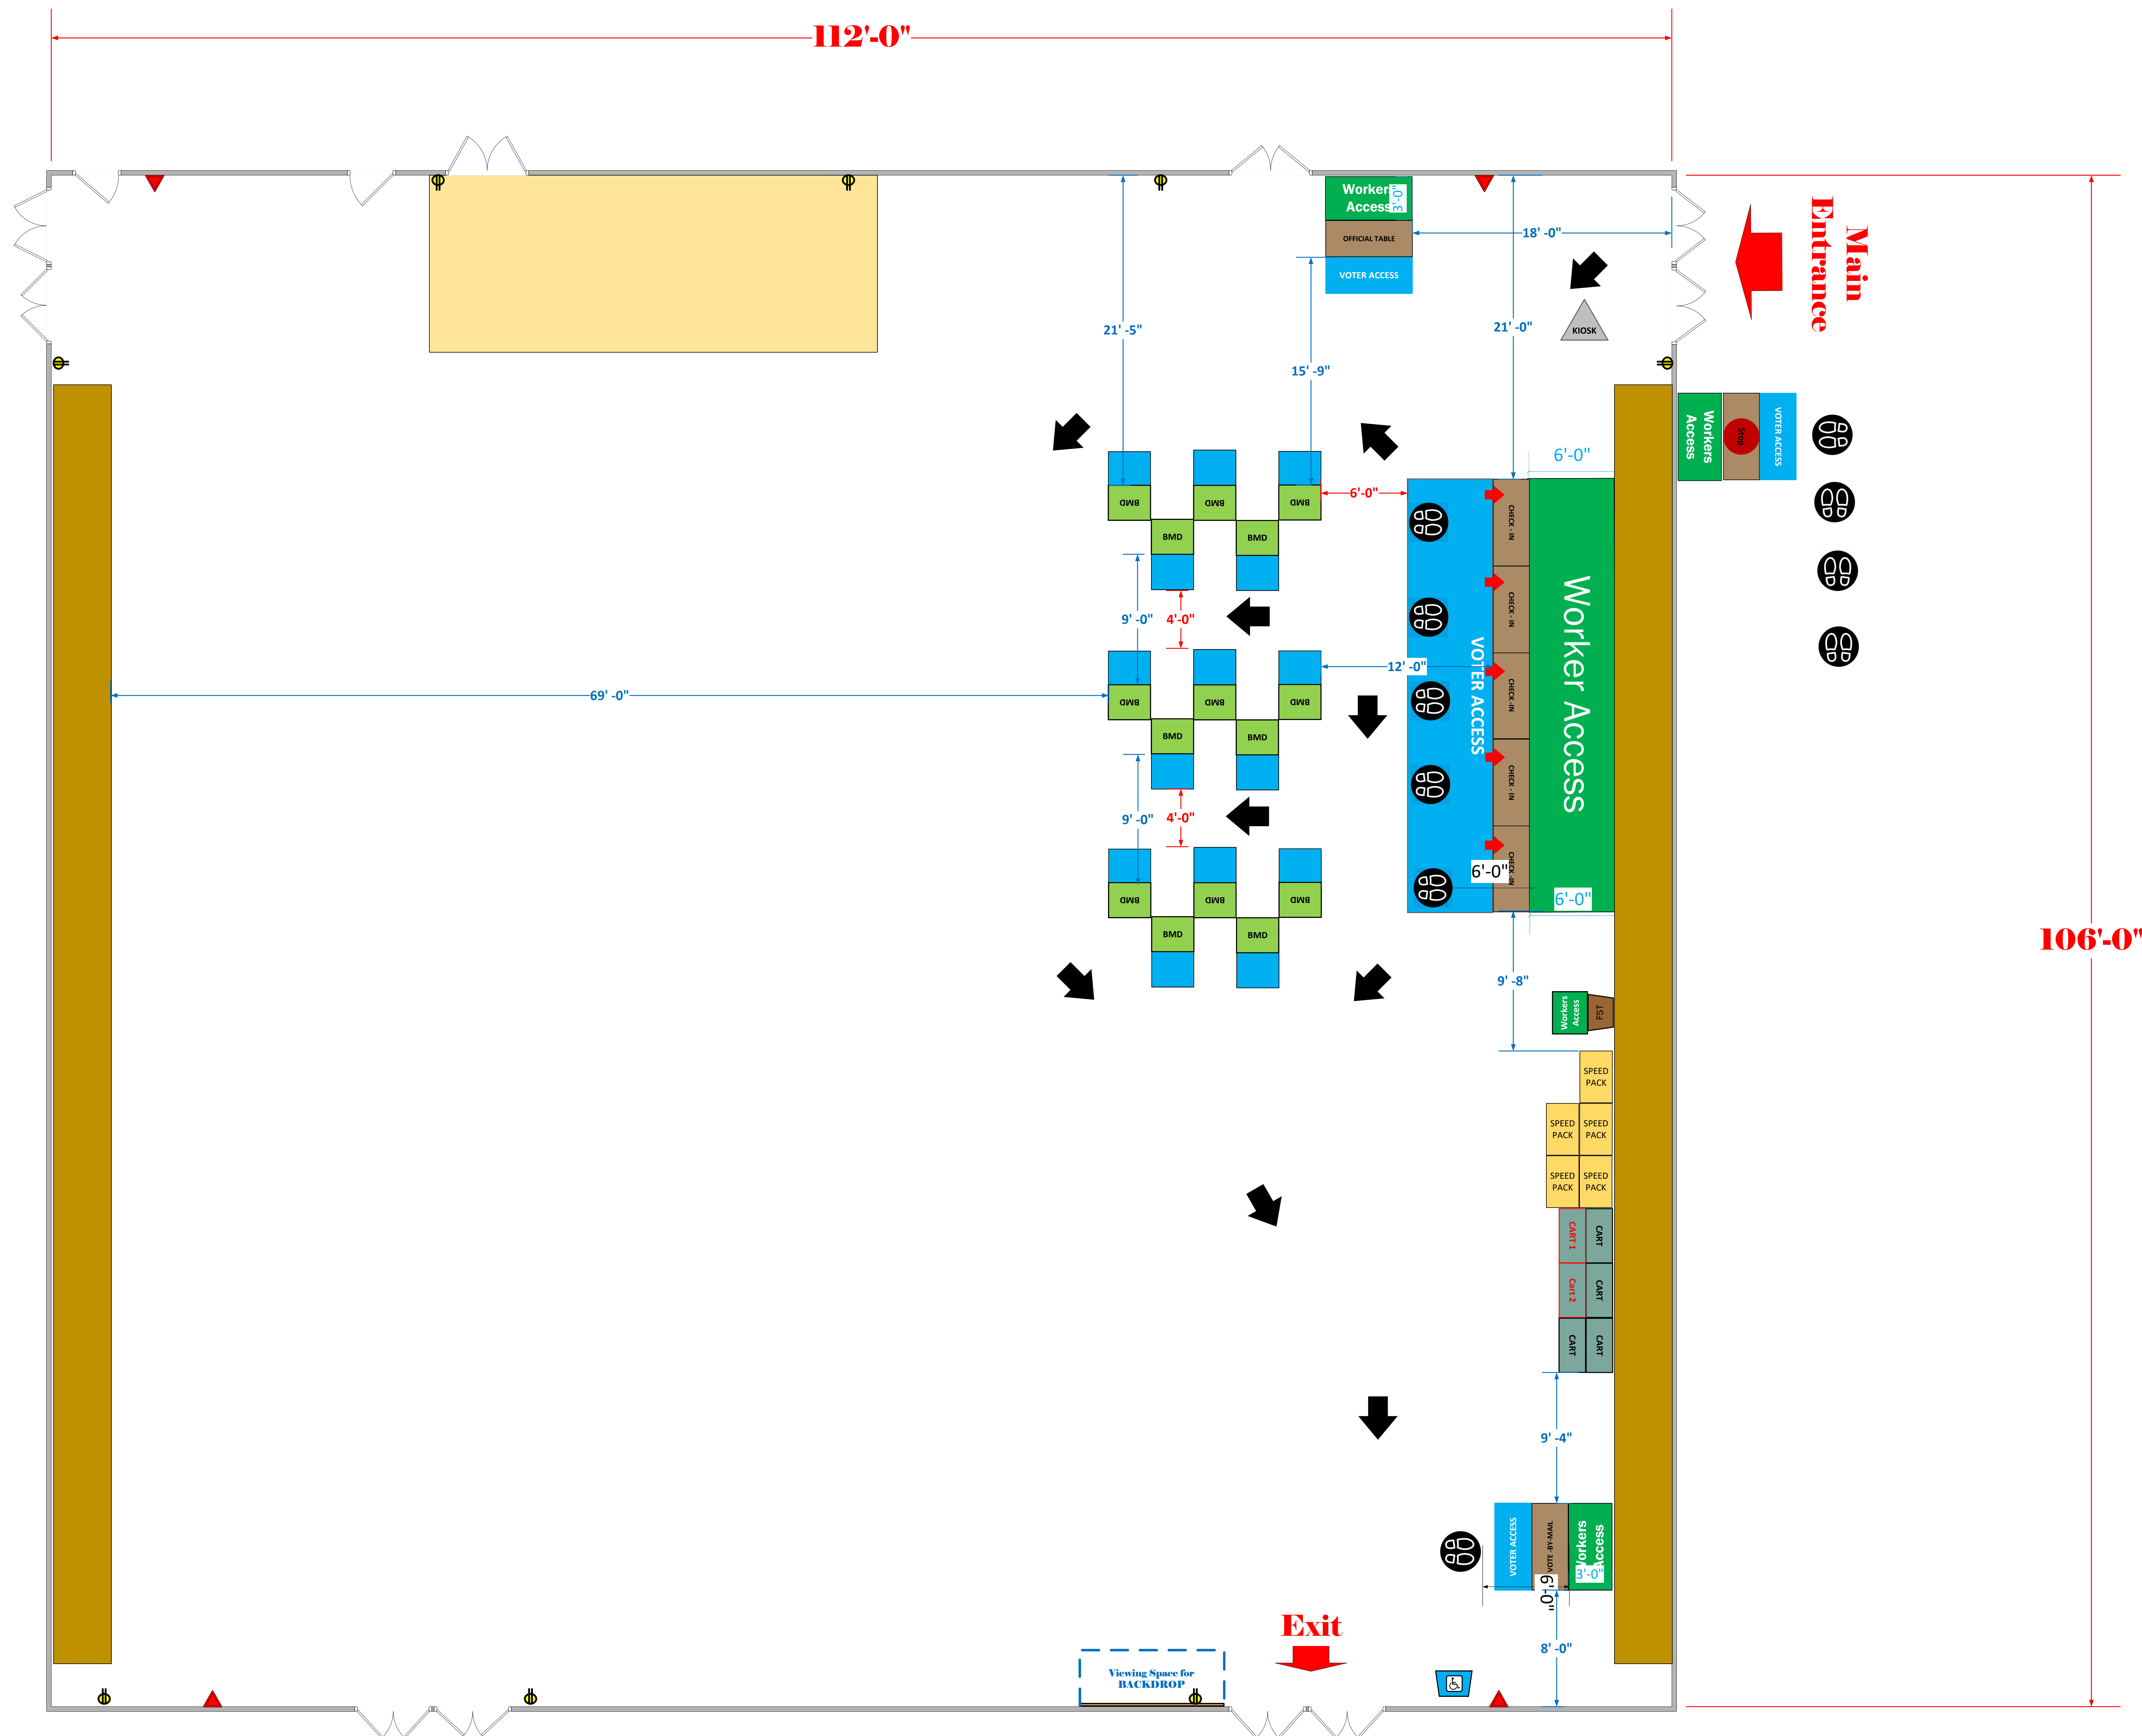

LARGE GYMNASIUM (11,872 Sq. Ft)

LEGEND

Room Size	Dimension: 106' x 112'	Sq. Ft: 11,872
EPB	Primary: 5	Secondary: Pending
BMD	Total: 15	Actual: 15
Circuits	Total: Pending	Usable: Pending
Floor Decals		
BALLOT MARKING DEVICE		
CHECK IN TABLE		
BMD CART		
BACKDROP		
KIOSK		
POWER OUTLET		
PROTRUDING OBJECT		
ROUTER		
POWER CORDS		

TITLE
Pioneer High School
VC # 1769

SCALE
1:48
DRAWN BY
Roy Welch