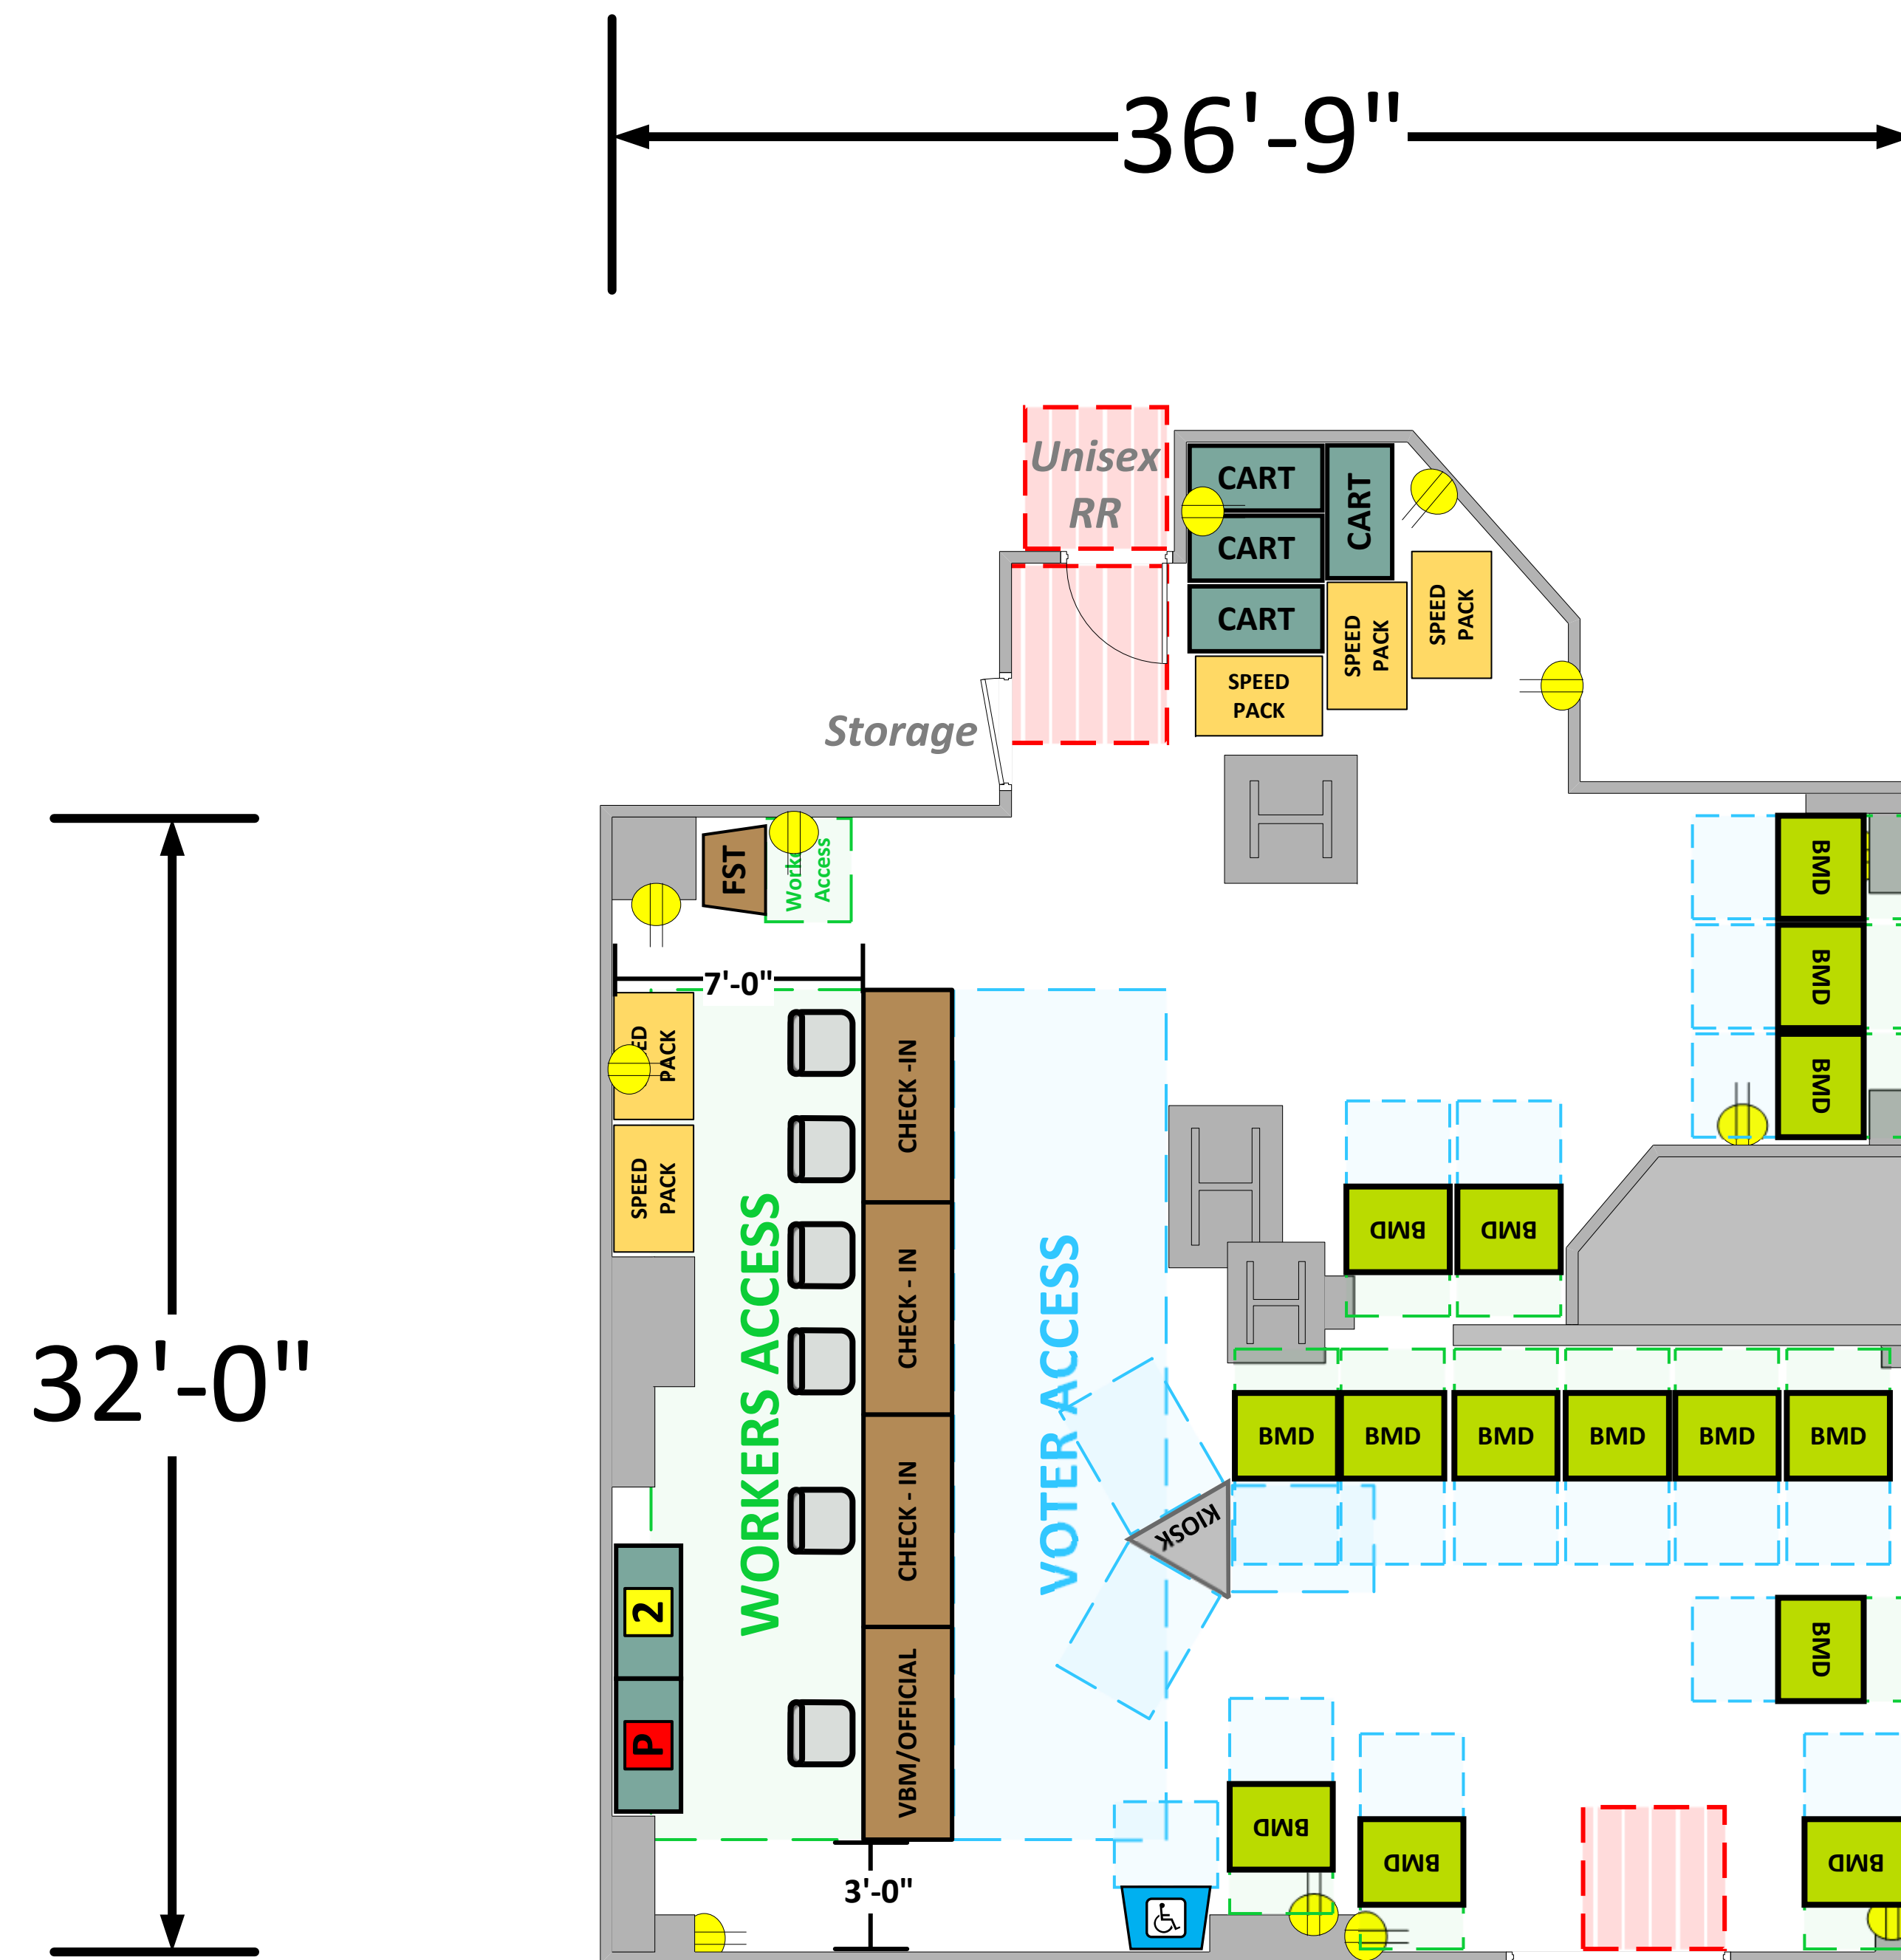

# Open Space Area (1,360 Usable Sq. Ft.)

## LEGEND

Room Size	Dimension: 36'9" x 32'	Sq. Ft: 1,116'
Number of BMDs	15	
POWER OUTLET		
PROTRUDING OBJECT		
Do Not Block Area		

TITLE  
**VCID 17748**  
**Million Dollar Theater**

**Each chair at a CHECK-IN station equals one ePollbook**

Equipment By: <b>Dustin Fuller</b>	Date: <b>04/27/2026</b>
Skeleton Drawn By: <b>David Chaparro</b>	Date: <b>04/21/26</b>
Scale: <b>1/4" inches = 1' Ft.</b>	