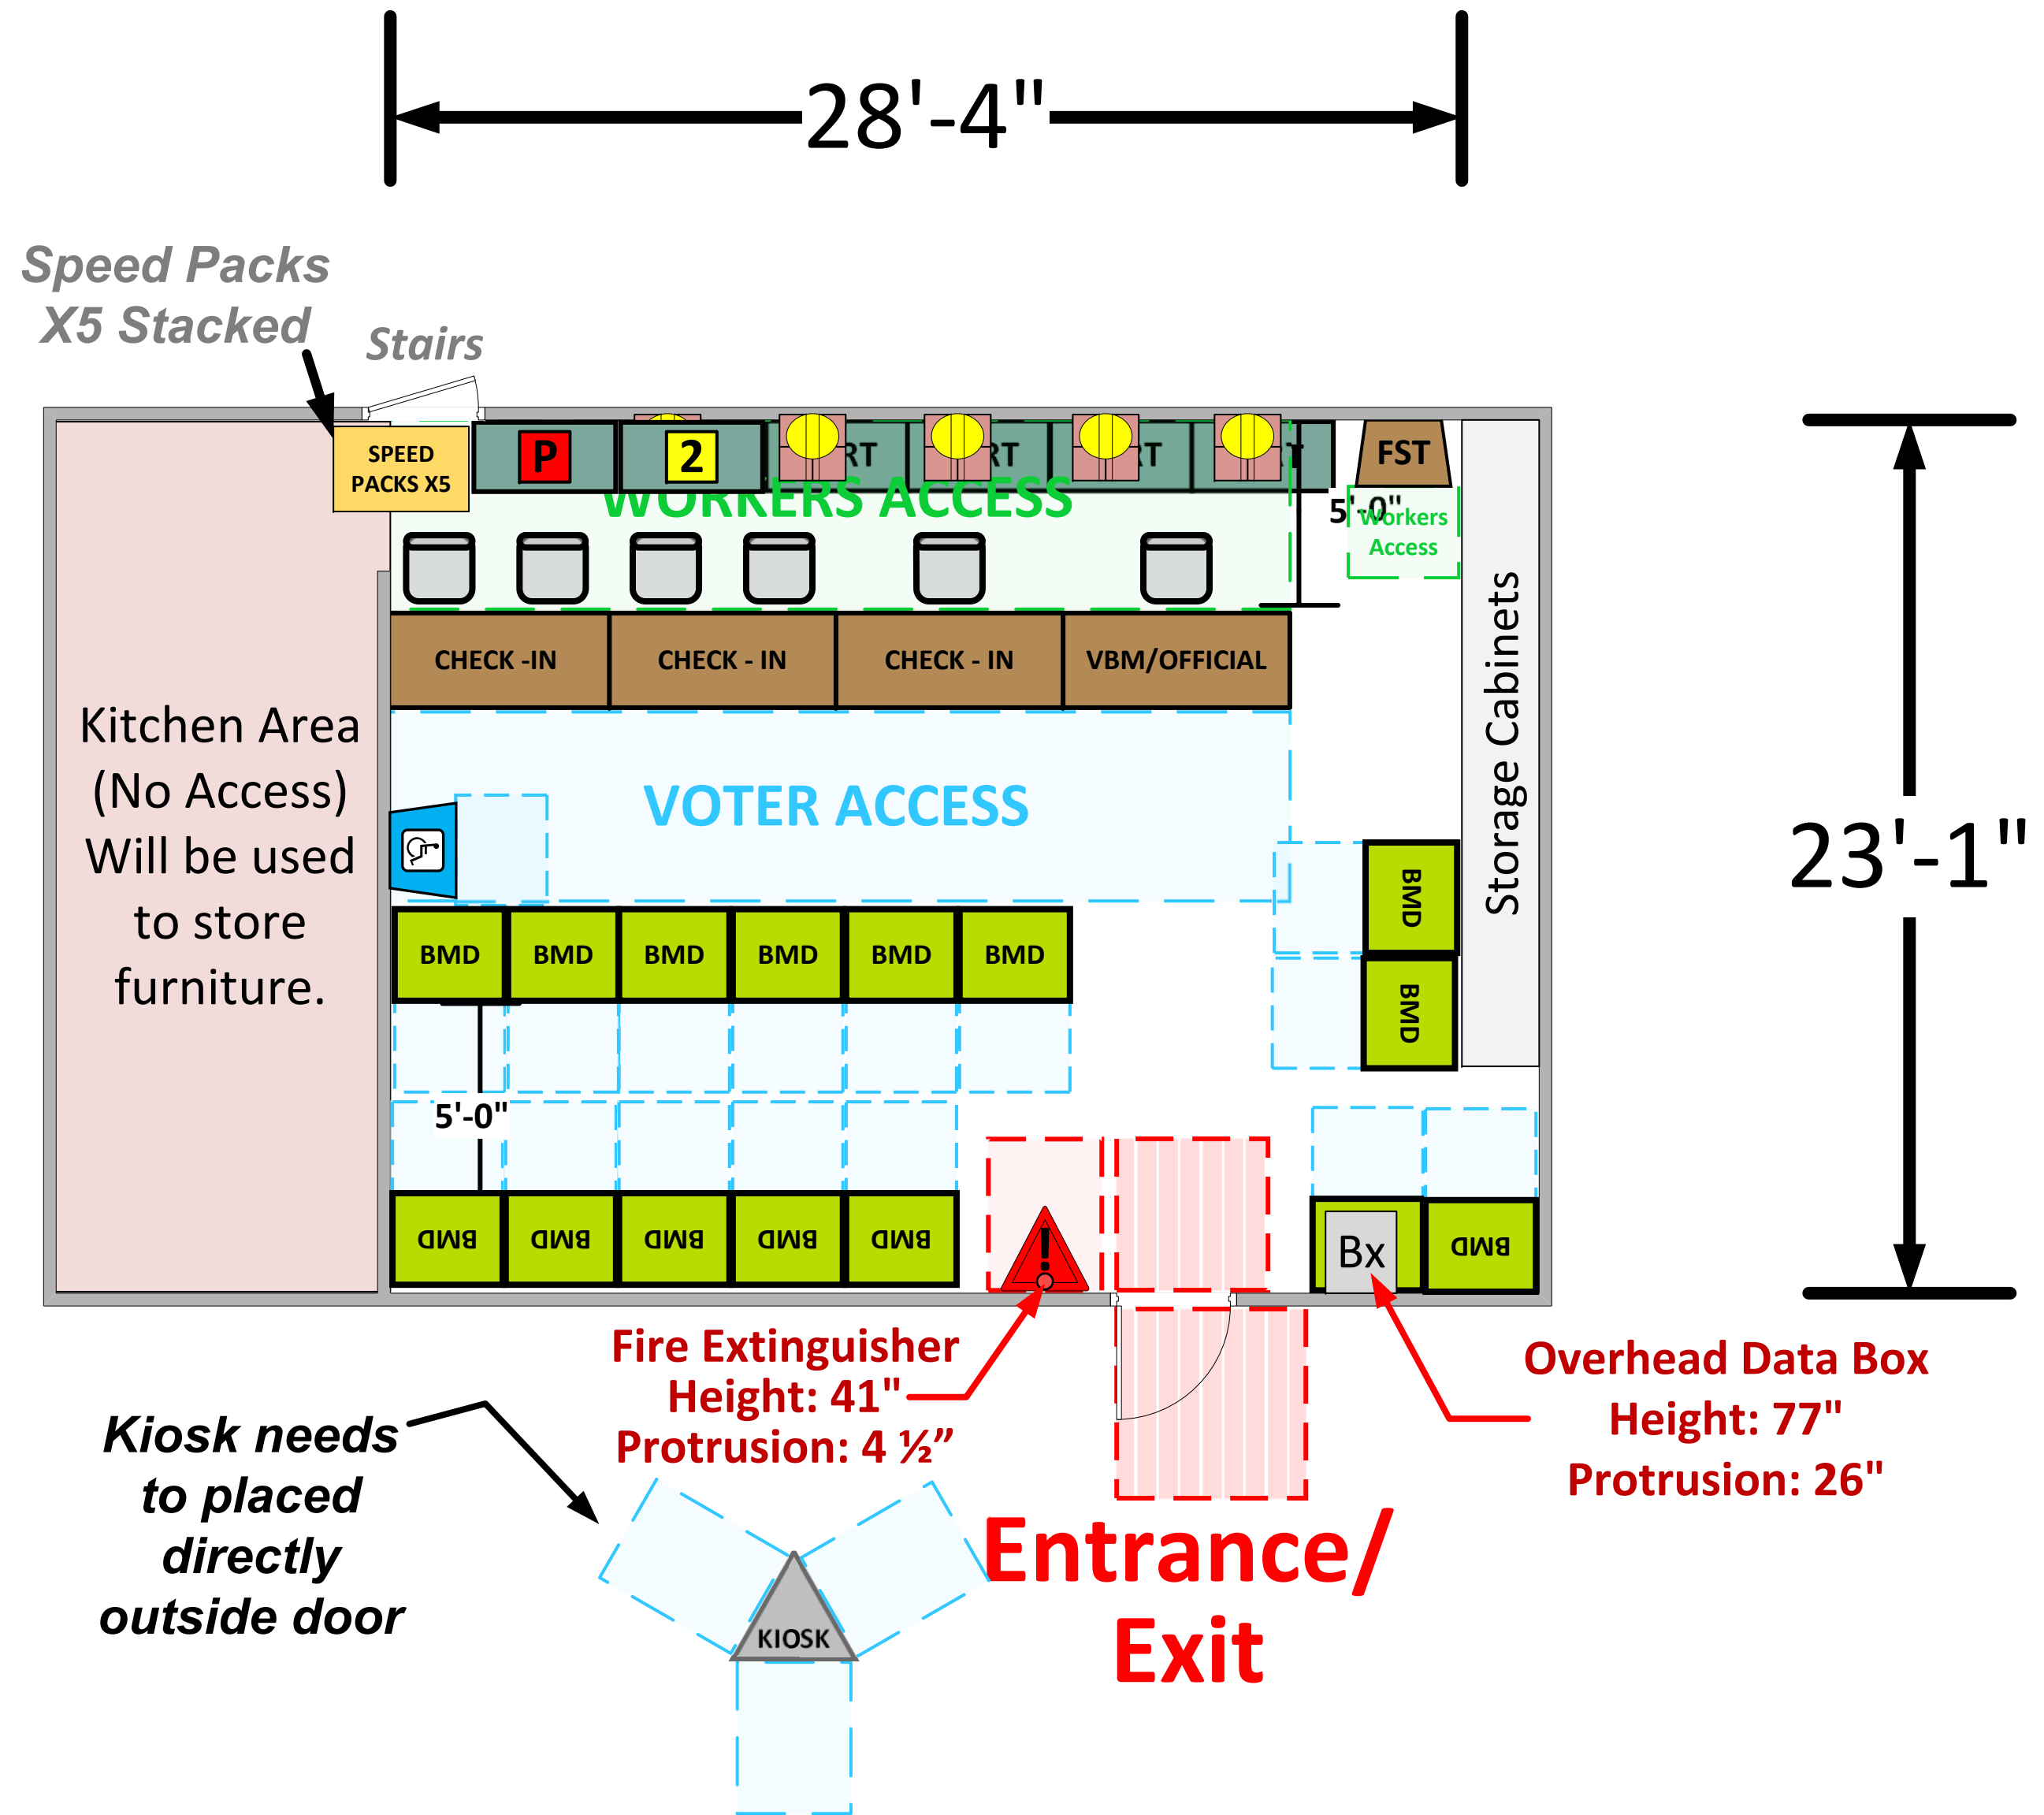

# Malt Shop

(654 Usable Sq. Ft.)

## LEGEND

Room Size	Dimension: 28'4" x 23'1"	Sq. Ft: 654'
Number of BMDs	15	
POWER OUTLET		
PROTRUDING OBJECT		
Do Not Block Area		

**VCID 17754**  
**Eleanor J. Toll Middle School**

*Each chair at a CHECK-IN station equals one ePollbook*

Equipment By: <b>Dustin Fuller</b>	Date: <b>04/20/2026</b>
Skeleton Drawn By: <b>David Chaparro</b>	Date: <b>04/20/26</b>
Scale: <b>1/4" inches = 1' Ft.</b>	