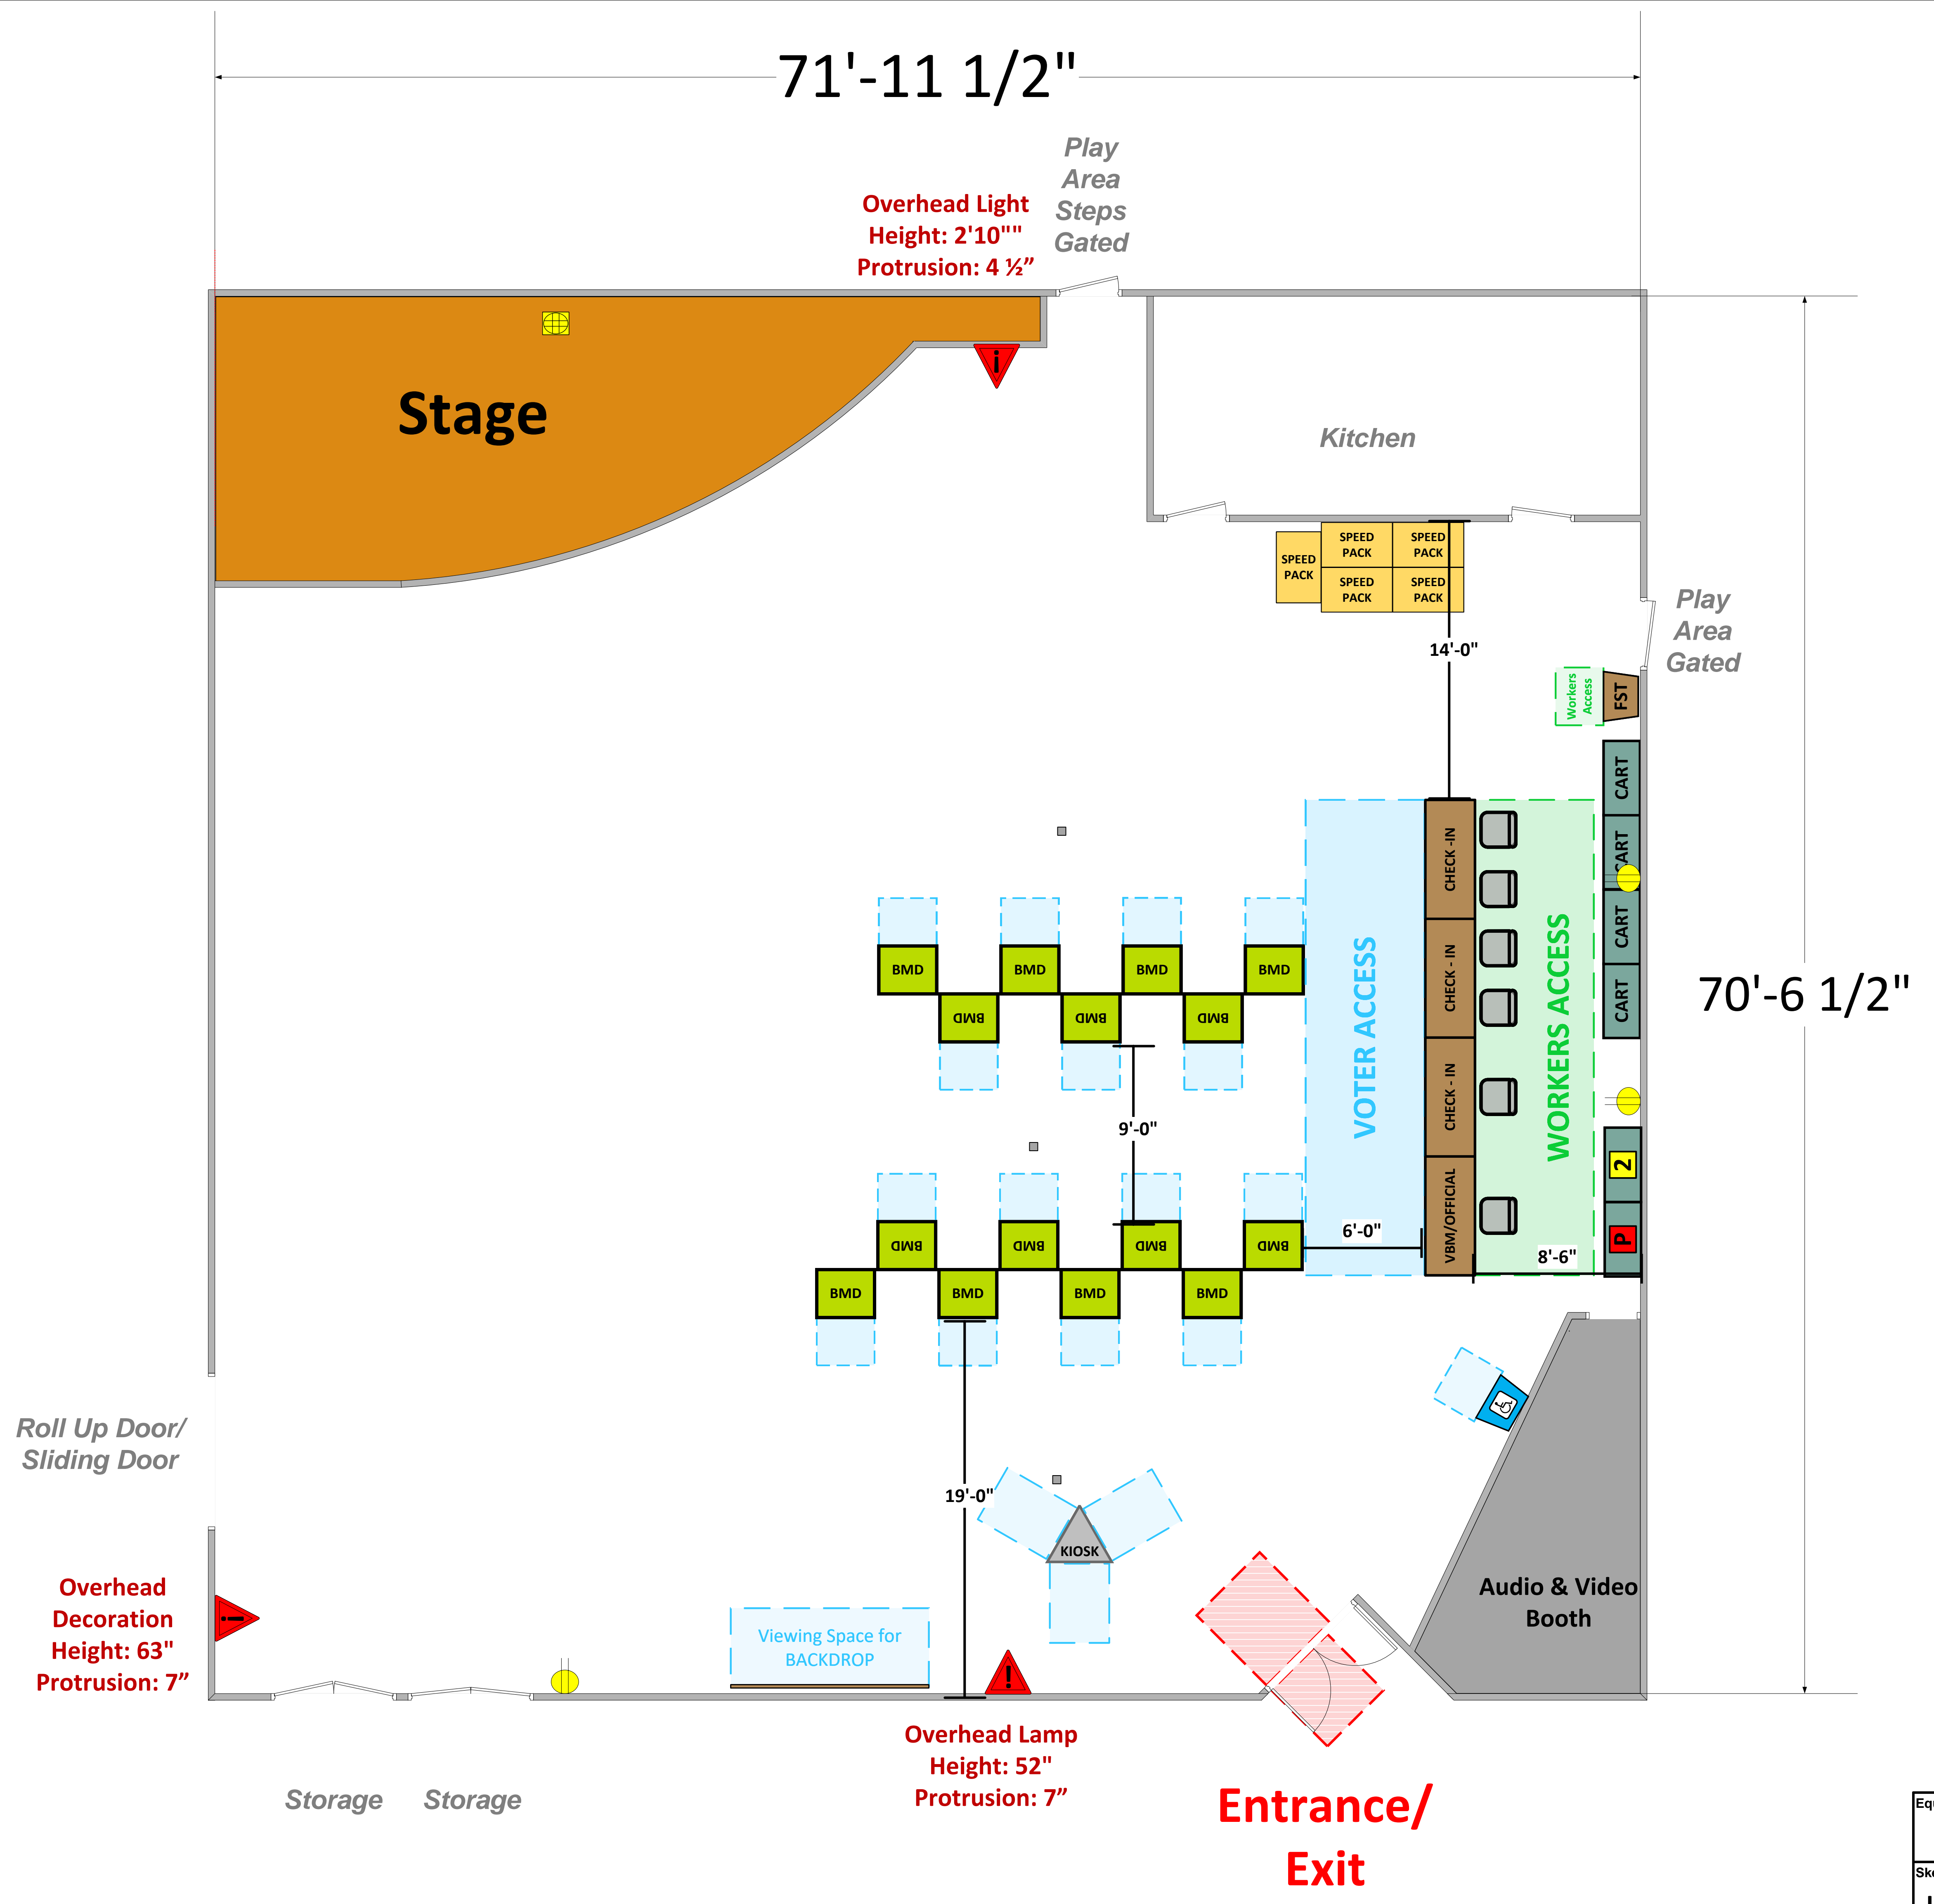

# Sanctuary (4,037 Sq. Ft.)

Note:  
Pillars  
in  
room

## LEGEND

Room Size	Dimension: Combined	Sq. Ft: 4,037
Number of BMDs	15	
POWER OUTLET		
PROTRUDING OBJECT		
Do Not Block Area		

TITLE

**VCID 17790**  
**Granite Creek Community Church**

**Each chair at a CHECK-IN station equals one ePollbook**

Equipment By:	Date:
<b>Ryan Rivas</b>	<b>01/21/24</b>
Skeleton Drawn By:	Date:
<b>Jonathan Gonzalez</b>	<b>01/04/2024</b>
Scale:	
<b>1/4" inches = 1' Ft.</b>	