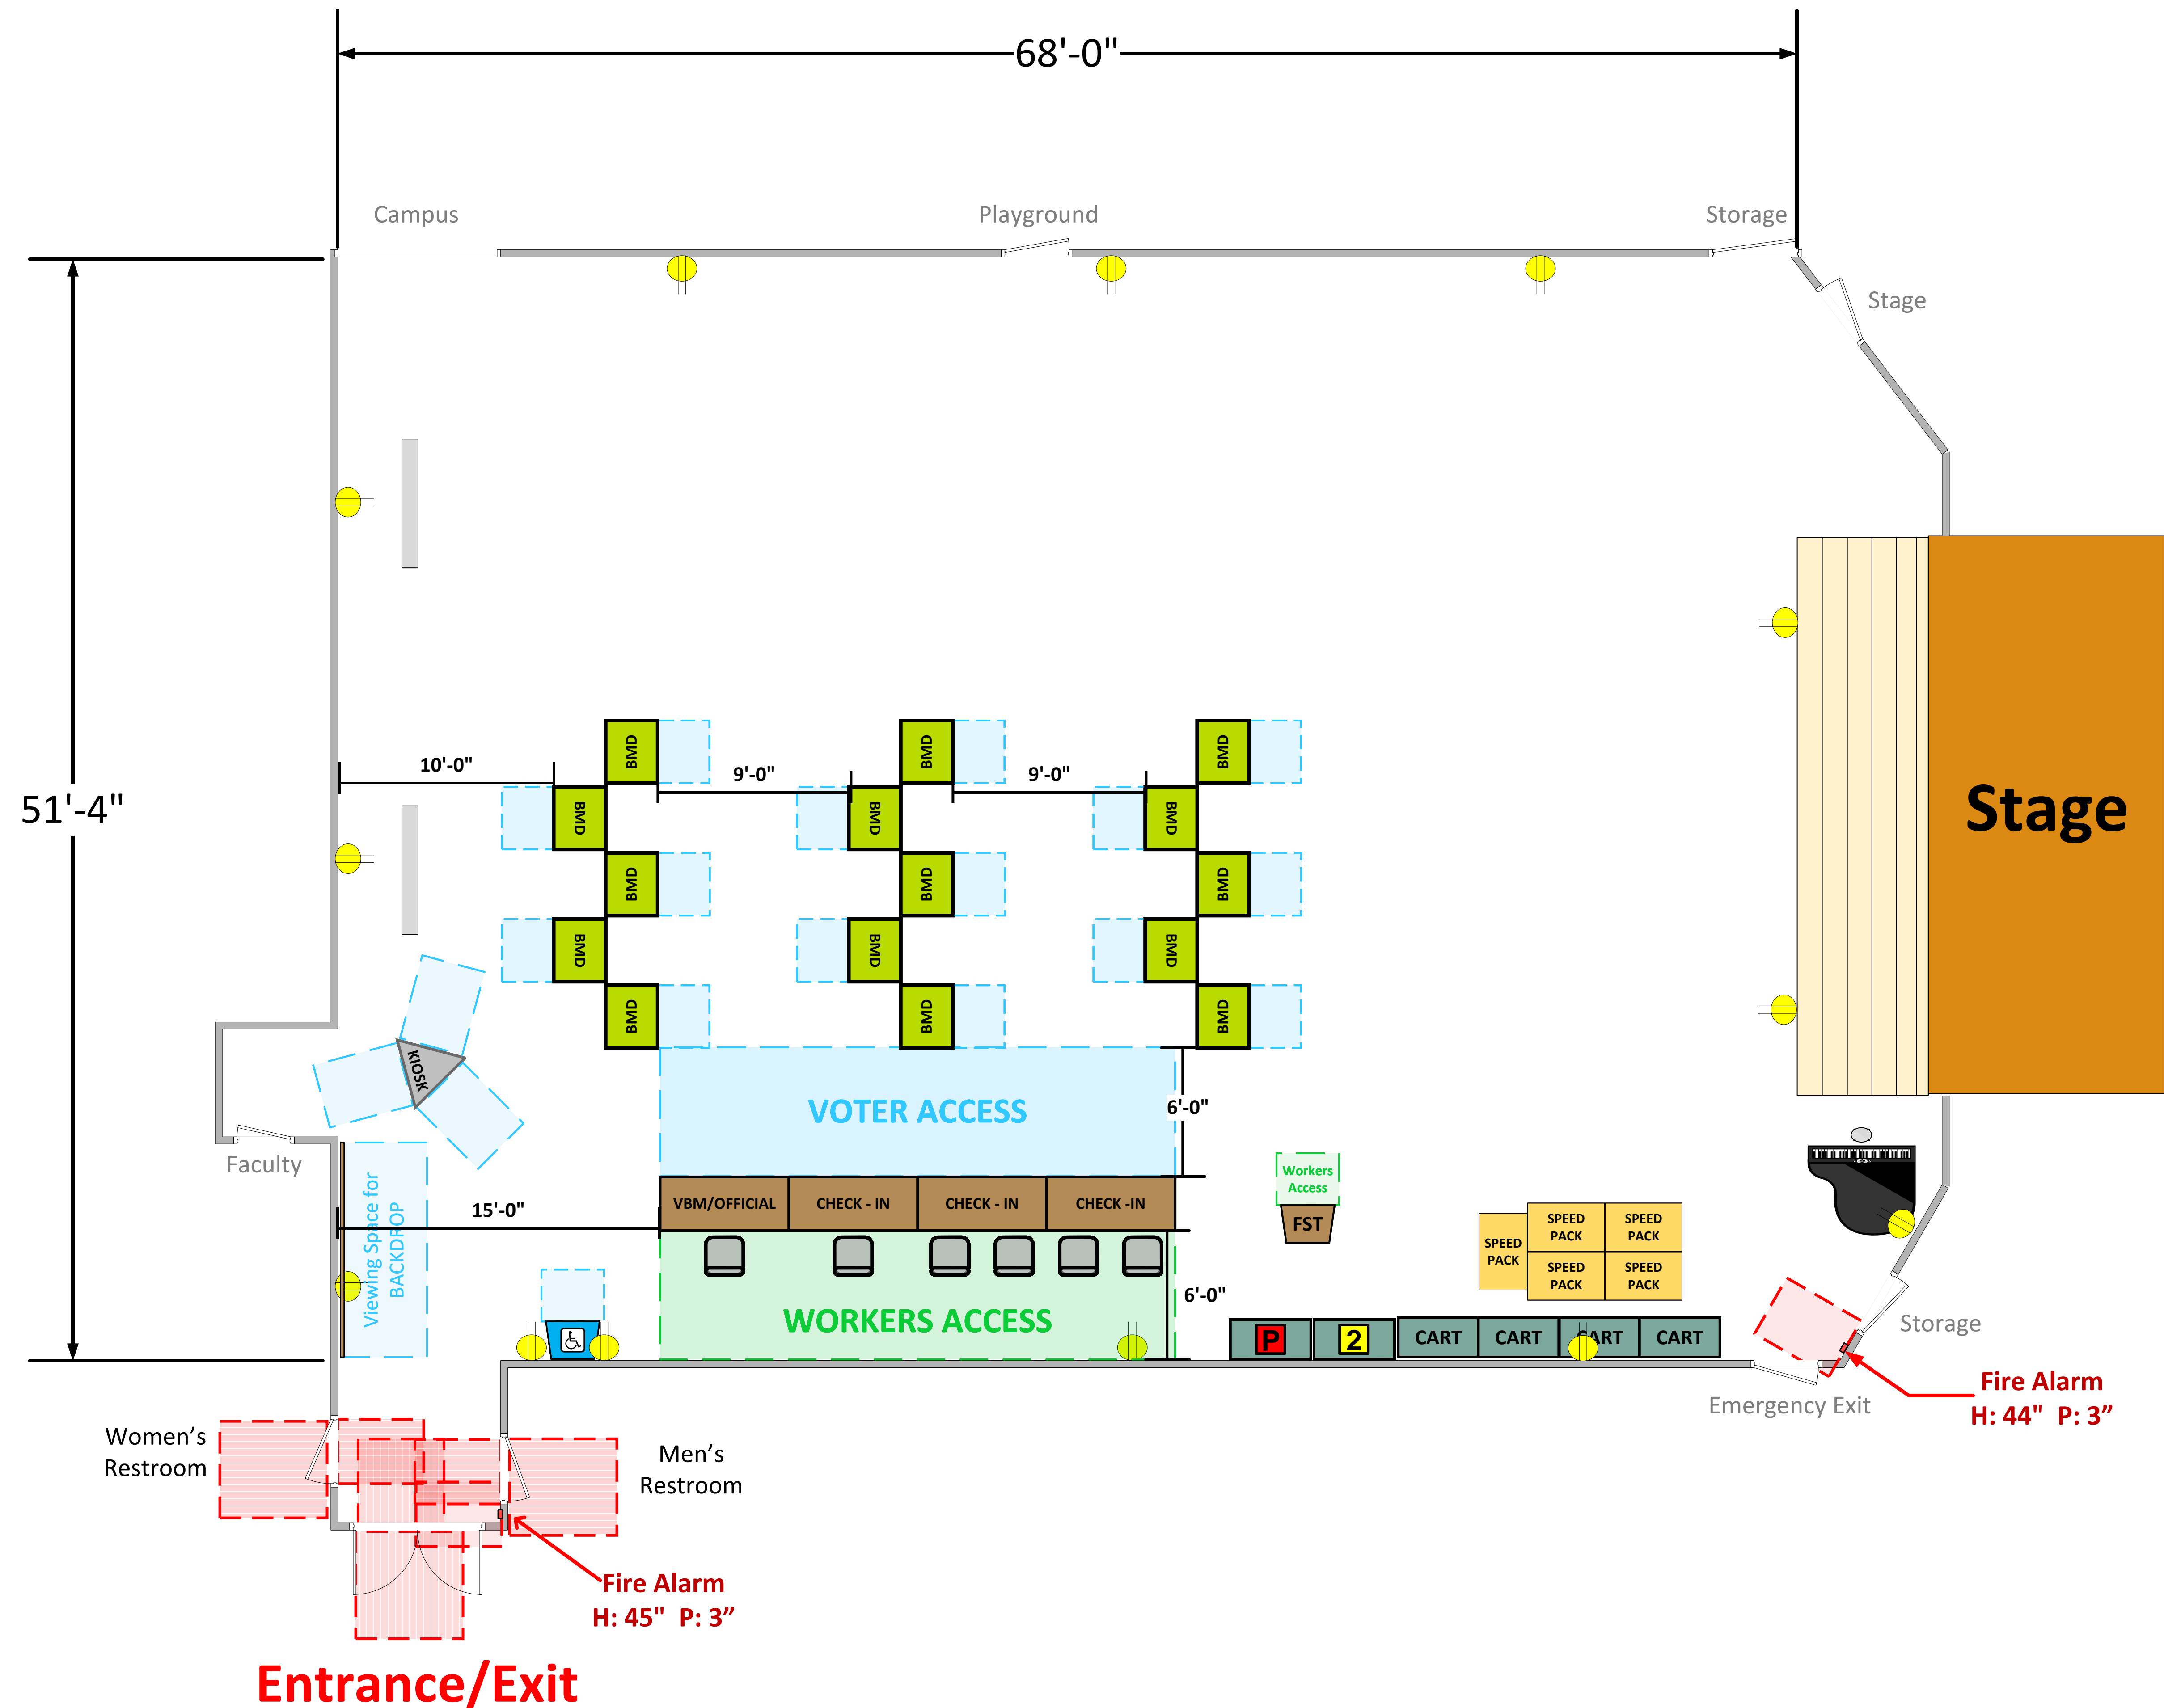

Multi-Purpose Room (3,490 Usable Sq. Ft.)

Per contact (Marco), all items can be removed upon request, except Piano

LEGEND

Room Size	Dimension: 68' x 54'1"	Sq. Ft: 3,490'
Number of BMDs	15	
POWER OUTLET		
PROTRUDING OBJECT		
Do Not Block Area		

VCID 17801
Ellen Ochoa Learning Center

Each chair at a CHECK-IN station equals one ePollbook

Equipment By:	Date:
David Chaparro	01/24/24
Skeleton Drawn By:	Date:
Gonzales/Chaparro	01/24/24
Scale:	
1\4" inches = 1' Ft.	