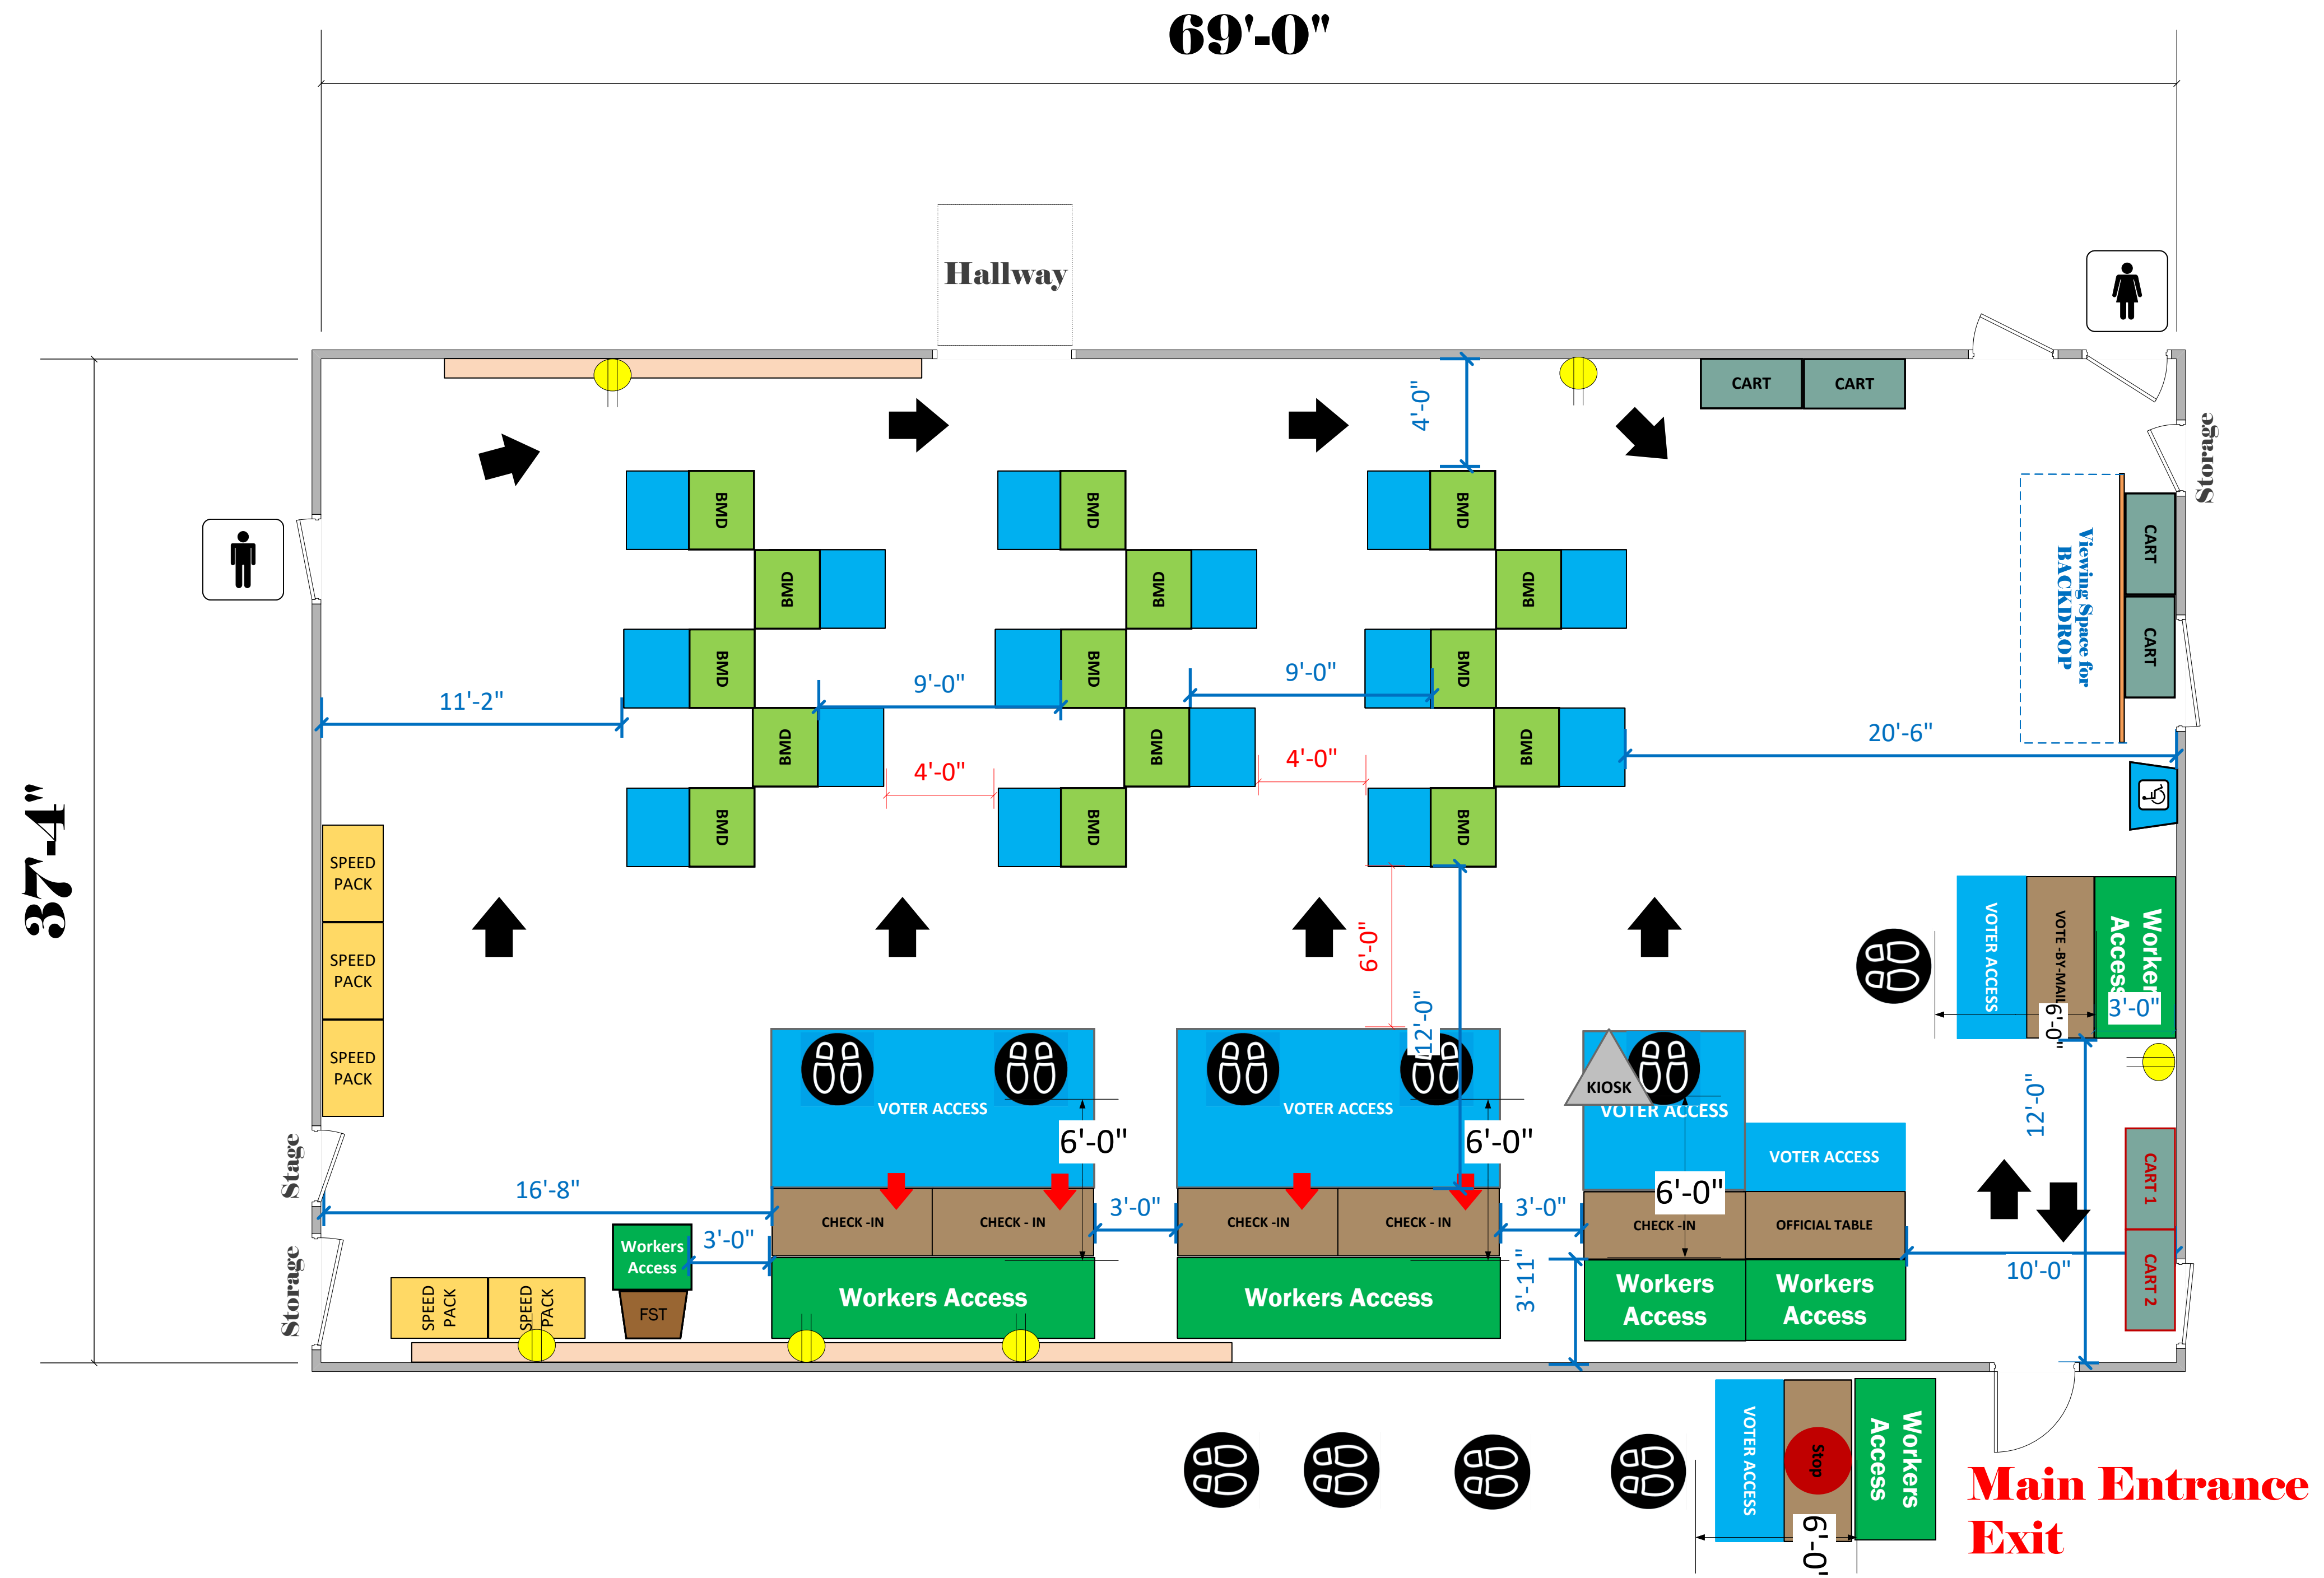

Main Room (2,553 Sq. Ft.)

LEGEND

Room Size	Dimension: 69' x 37'	Sq. Ft.: 2,553'
EPB	Primary:	Secondary:
BMD	Total: 15	Actual:
Circuits	Total:	Usable:
Floor Decals		
BALLOT MARKING DEVICE		
CHECK IN TABLE		
BMD CART		
BACKDROP		
KIOSK		
POWER OUTLET		
PROTRUDING OBJECT		
ROUTER		
POWER CORDS		

TITLE
**Mid Valley Senior Center
VC ID# 17862**

SCALE
1: 48
DRAWN BY
Alfred Balderrama / David Chaparro