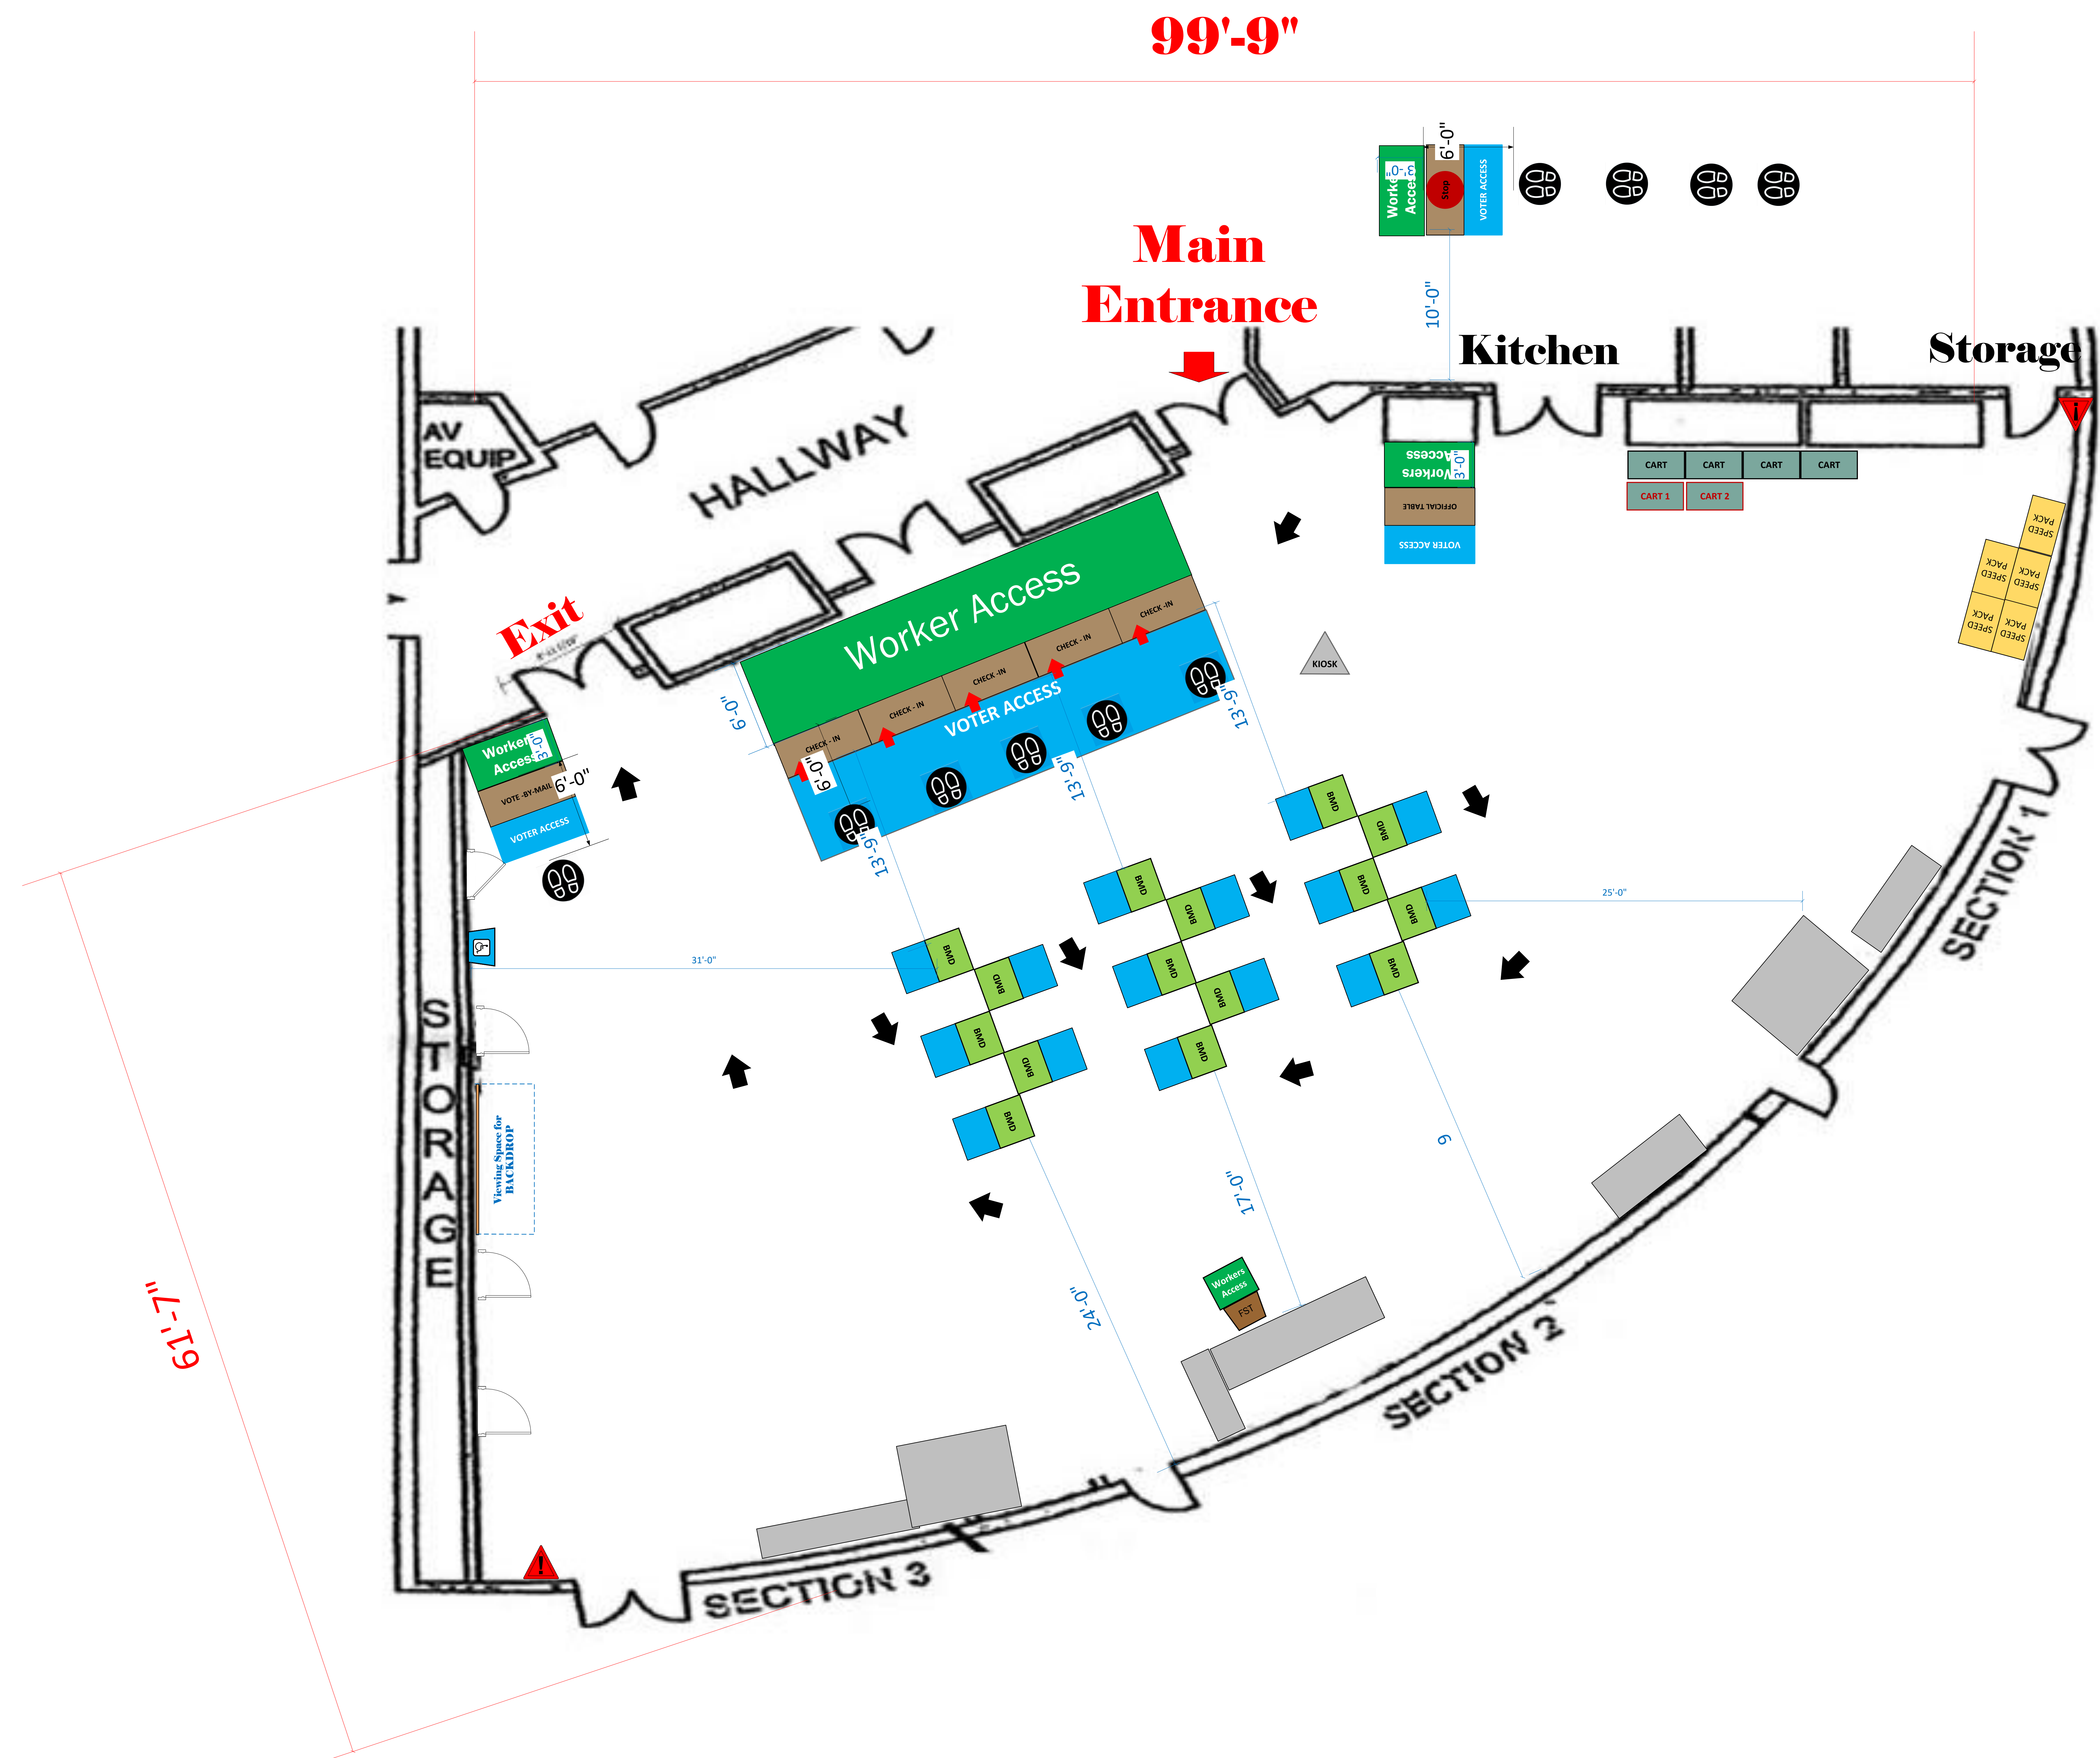

Slattery Hall (5,742 Sq. Ft.)

LEGEND

Room Size	Dimension: 99' x 58'	Sq. Ft: 5,742
EPB	Primary:	Secondary:
BMD	Total: 15	Actual:
Circuits	Total:	Usable:
Floor Decals		
BALLOT MARKING DEVICE		
CHECK IN TABLE		
BMD CART		
BACKDROP		
KIOSK		
POWER OUTLET		
PROTRUDING OBJECT		
ROUTER		
POWER CORDS		

TITLE
**St. Kateri Tekawitha
VC ID# 18059**