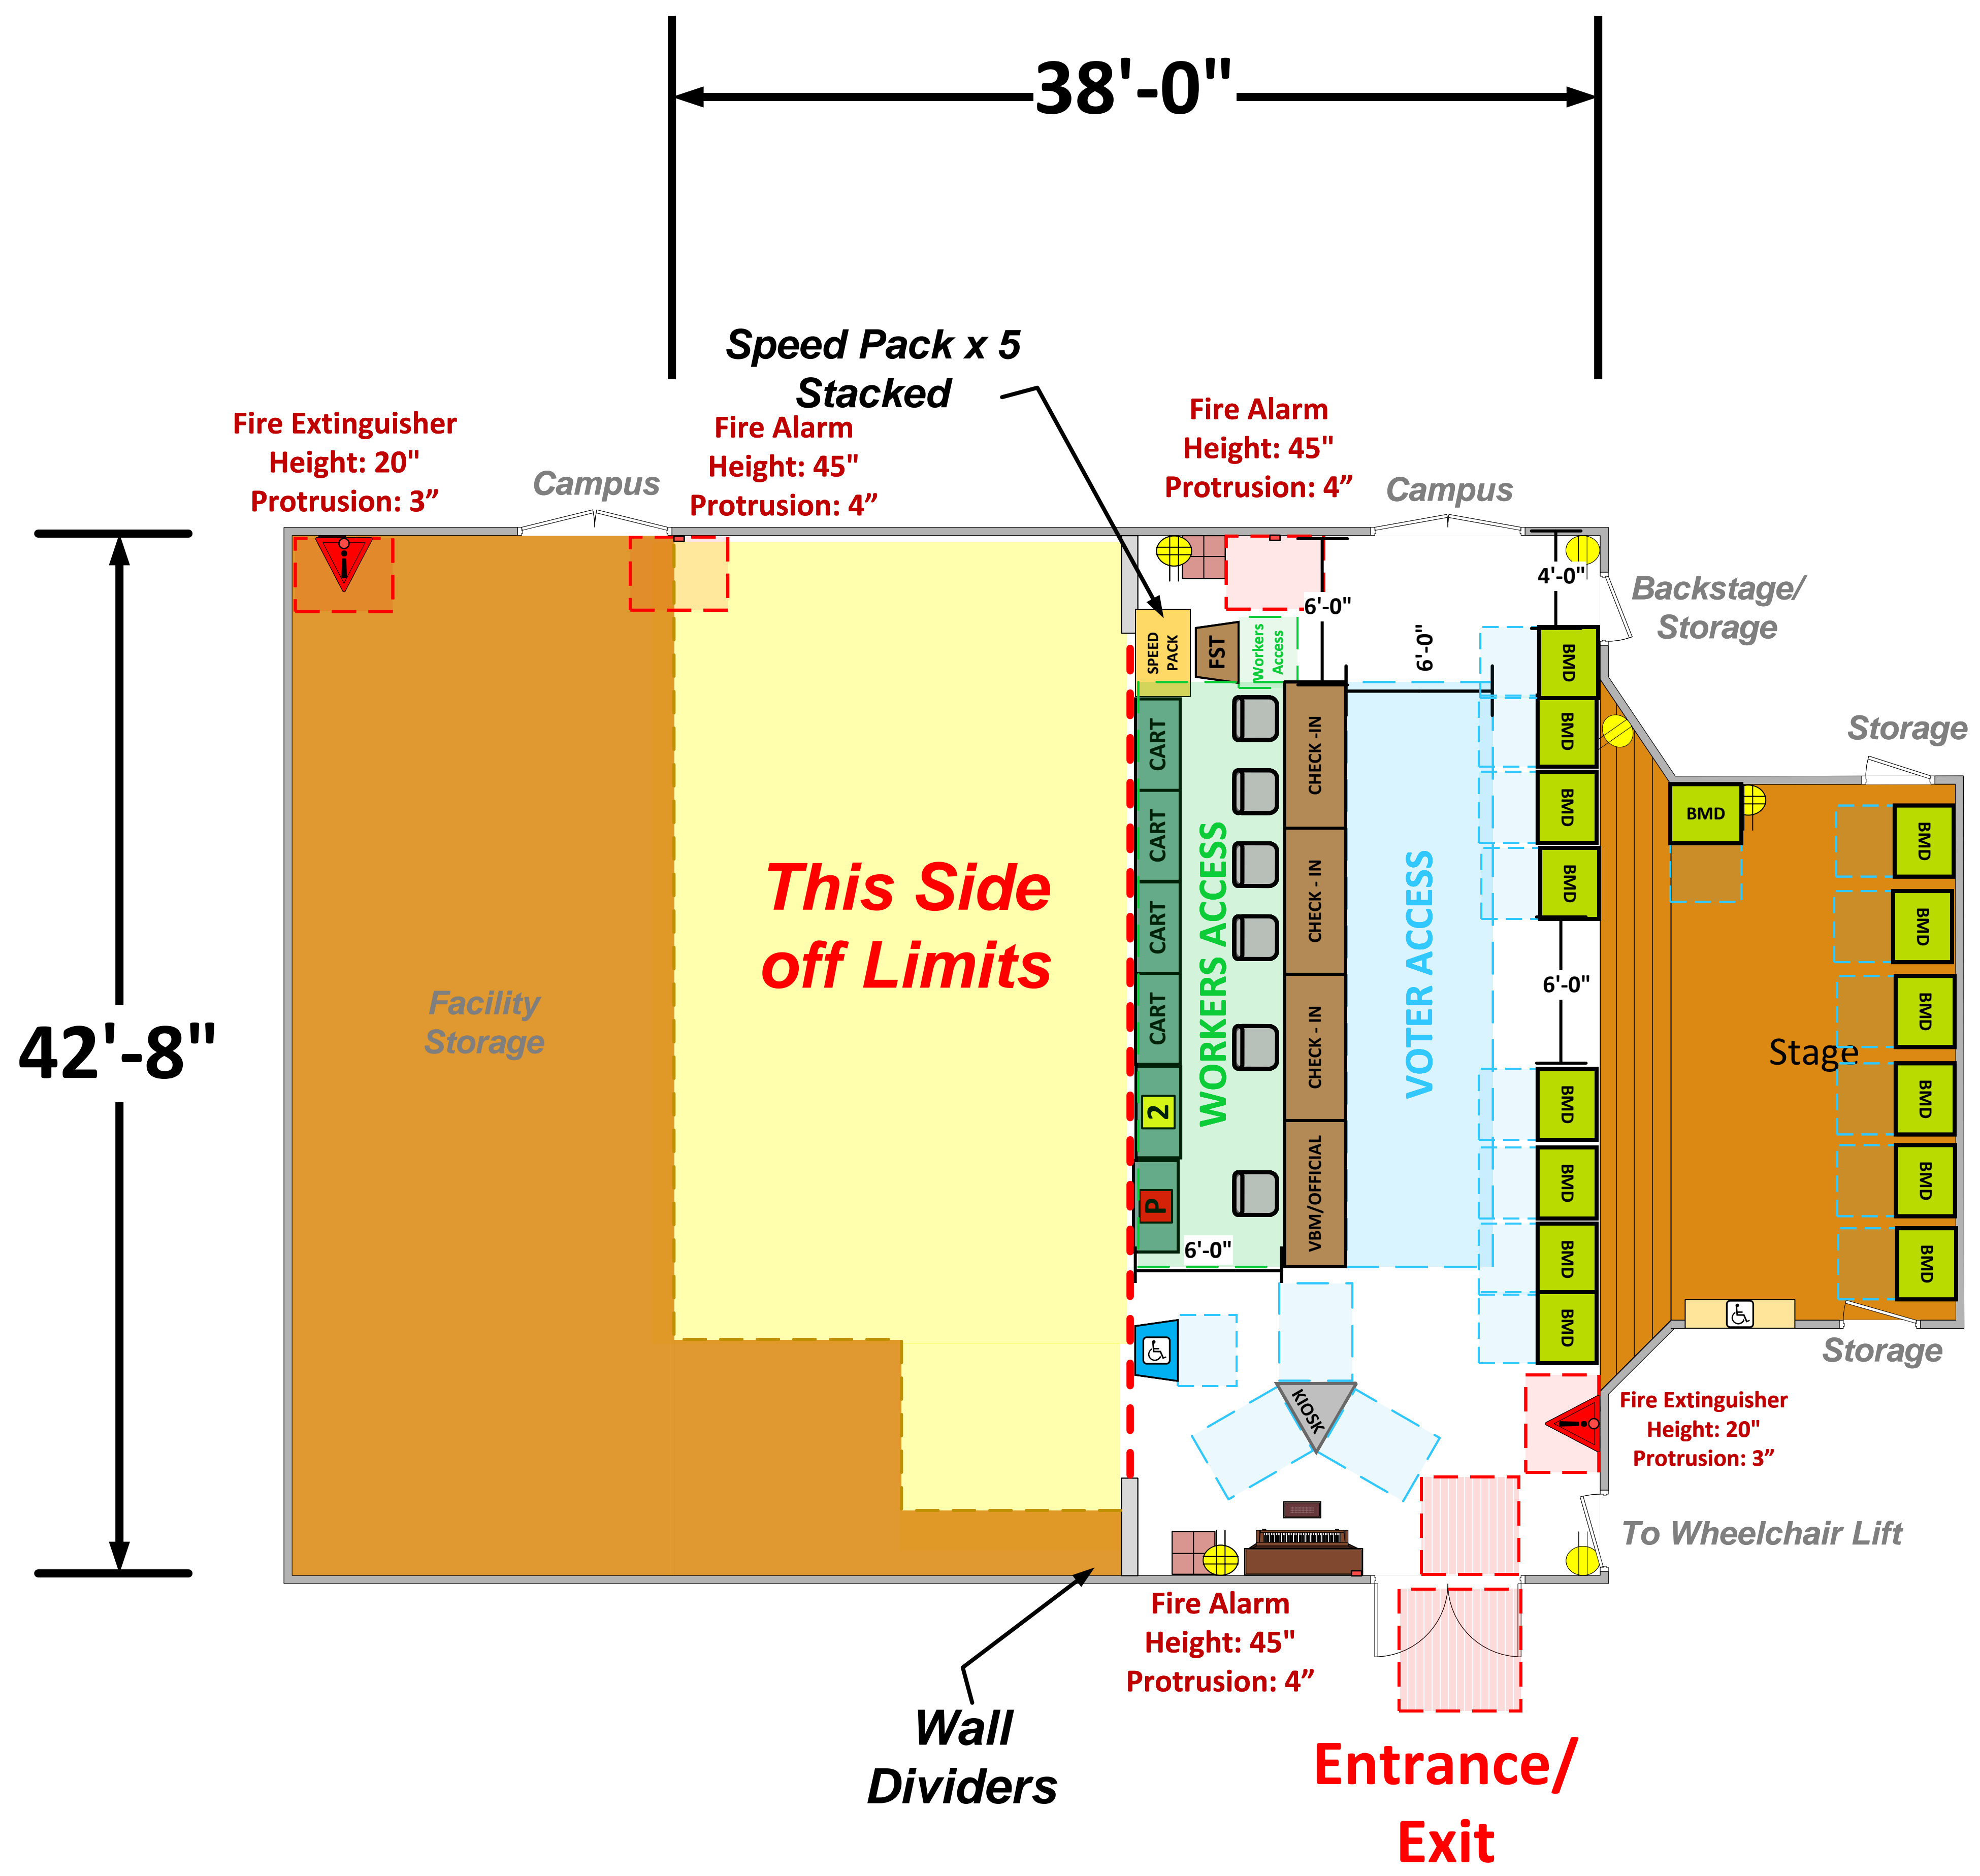

Multi-Purpose Room (1483 Usable Sq. Ft.)

LEGEND

Room Size	Dimension: Usable	Sq. Ft: 1,483
Number of BMDs	15	
POWER OUTLET		
PROTRUDING OBJECT		
Do Not Block Area		

TITLE

**VCID 18070
Condit Elementary School**

Equipment By: Ryan Rivas	Date: 12/12/23
Skeleton Drawn By: Cassandra Stipes	Date: 04/20/23
Scale: 1/4" inches = 1' Ft.	