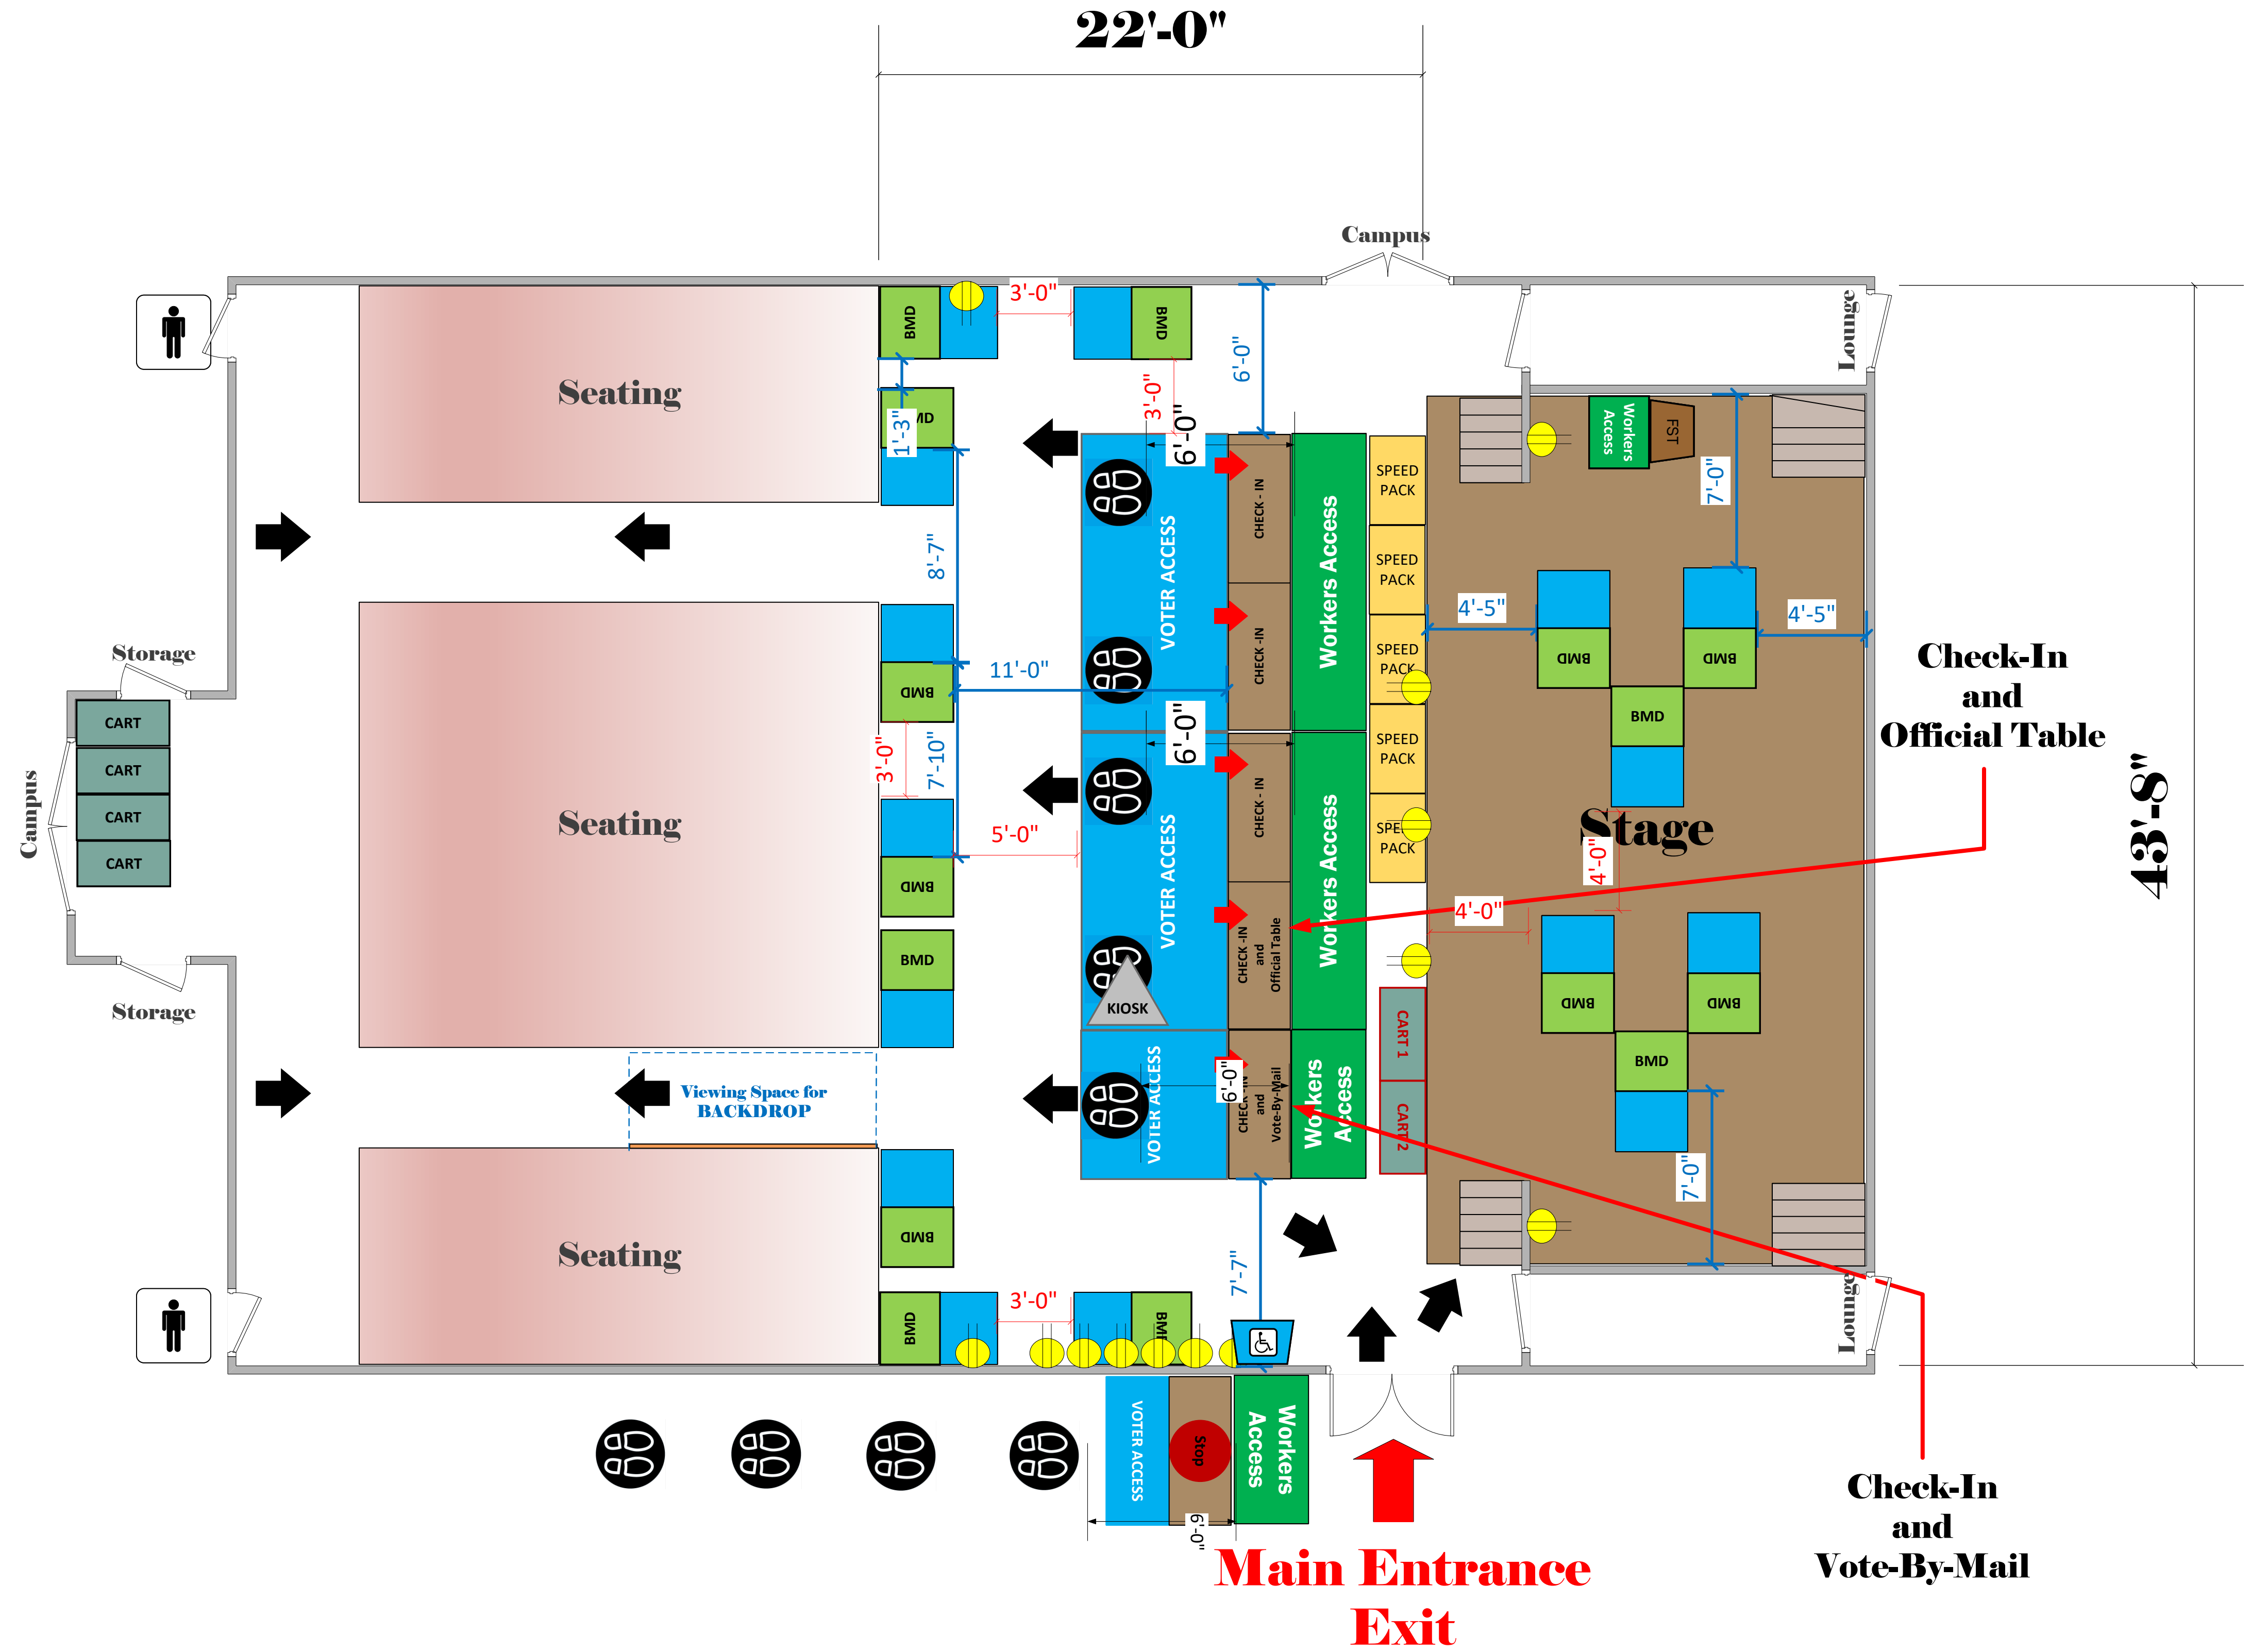

# Auditorium (1,616 Usable Sq. Ft.)

## LEGEND

Room Size	Dimension: 51'11" x 43'8"	Sq. Ft. 2,267'
EPB	Primary:	Secondary:
BMD	Total: 15	Actual:
Circuits	Total:	Usable:
Floor Decals		
BALLOT MARKING DEVICE		
CHECK IN TABLE		
BMD CART		
BACKDROP		
KIOSK		
POWER OUTLET		
PROTRUDING OBJECT		
ROUTER		
POWER CORDS		

**Hazeltine Ave.  
Elementary School  
VC ID# 18106**

SCALE	1: 48
DRAWN BY	David Chaparro