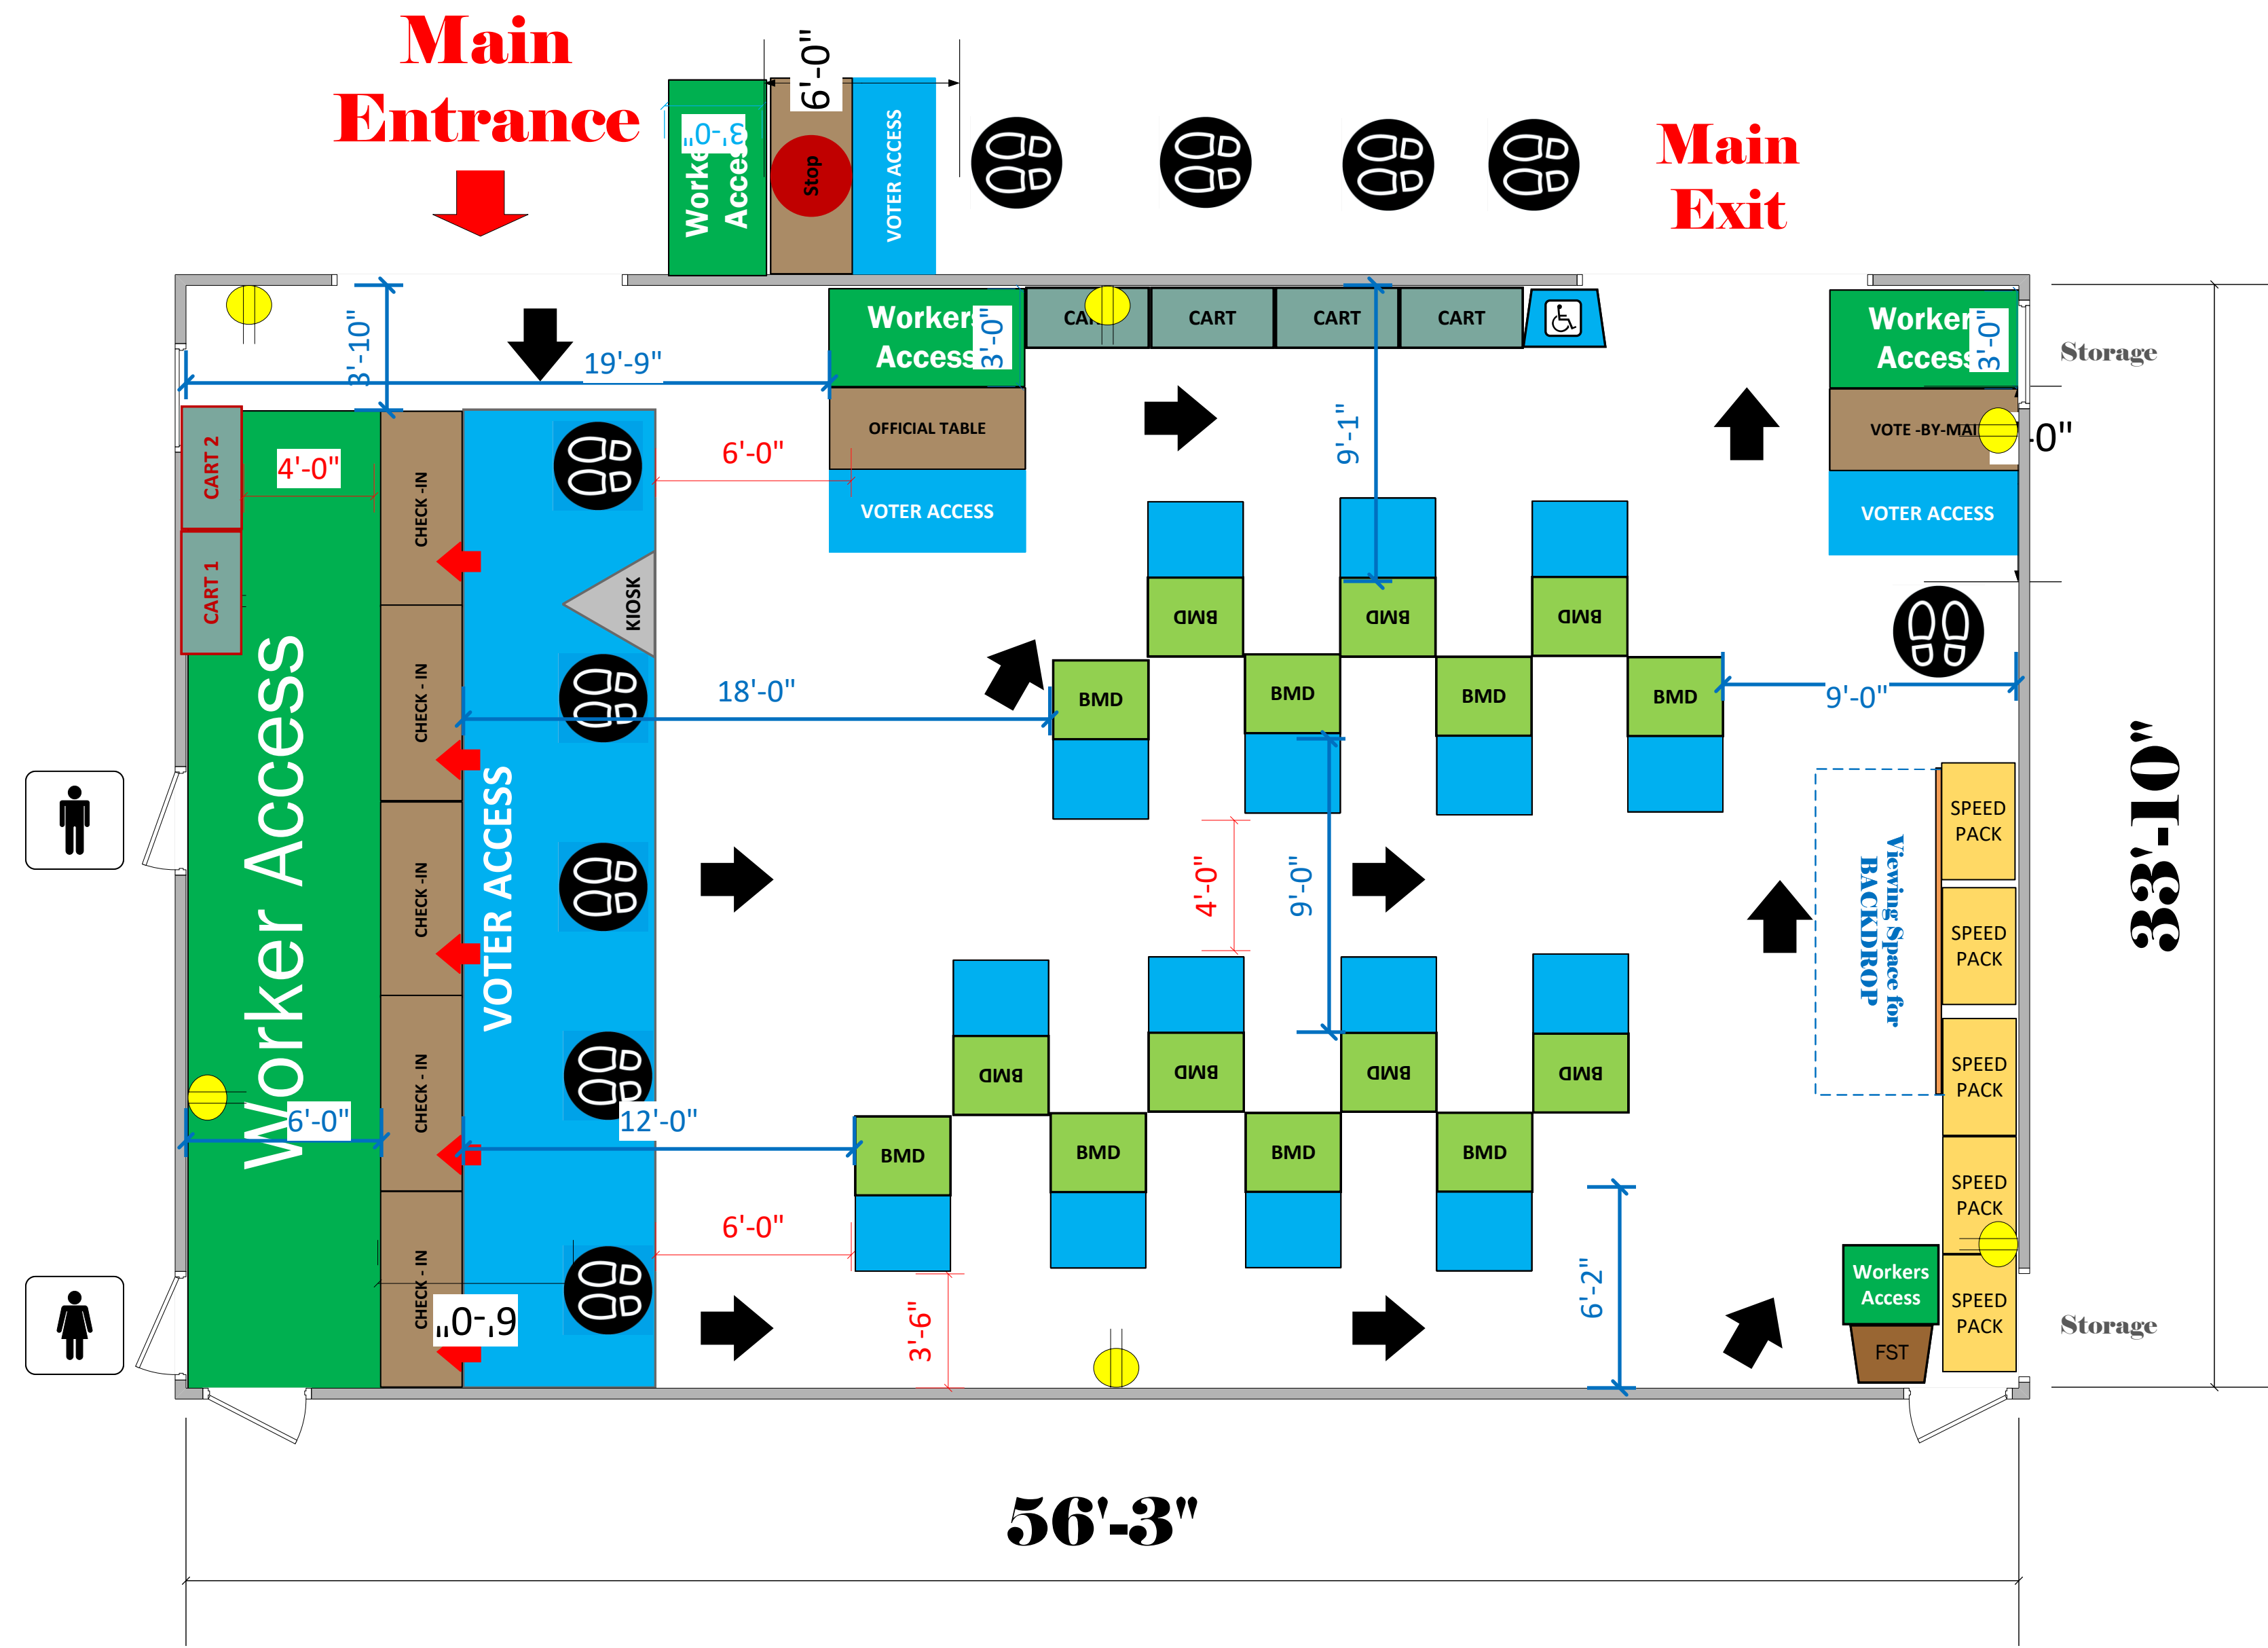

# Auditorium (1,894 Sq. Ft.)

## LEGEND

Room Size	Dimension: 56'3" x 33'10"	Sq. Ft. 1,894
EPB	Primary:	Secondary:
BMD	Total: 15	Actual: 15
Circuits	Total:	Usable:
Floor Decals		
BALLOT MARKING DEVICE		
CHECK IN TABLE		
BMD CART		
BACKDROP		
KIOSK		
POWER OUTLET		
PROTRUDING OBJECT		
ROUTER		
POWER CORDS		

TITLE  
**Hoover  
 Recreation Center  
 VC ID# 18208**

SCALE  
 1:48  
 DRAWN BY  
**Ryan Rivas**