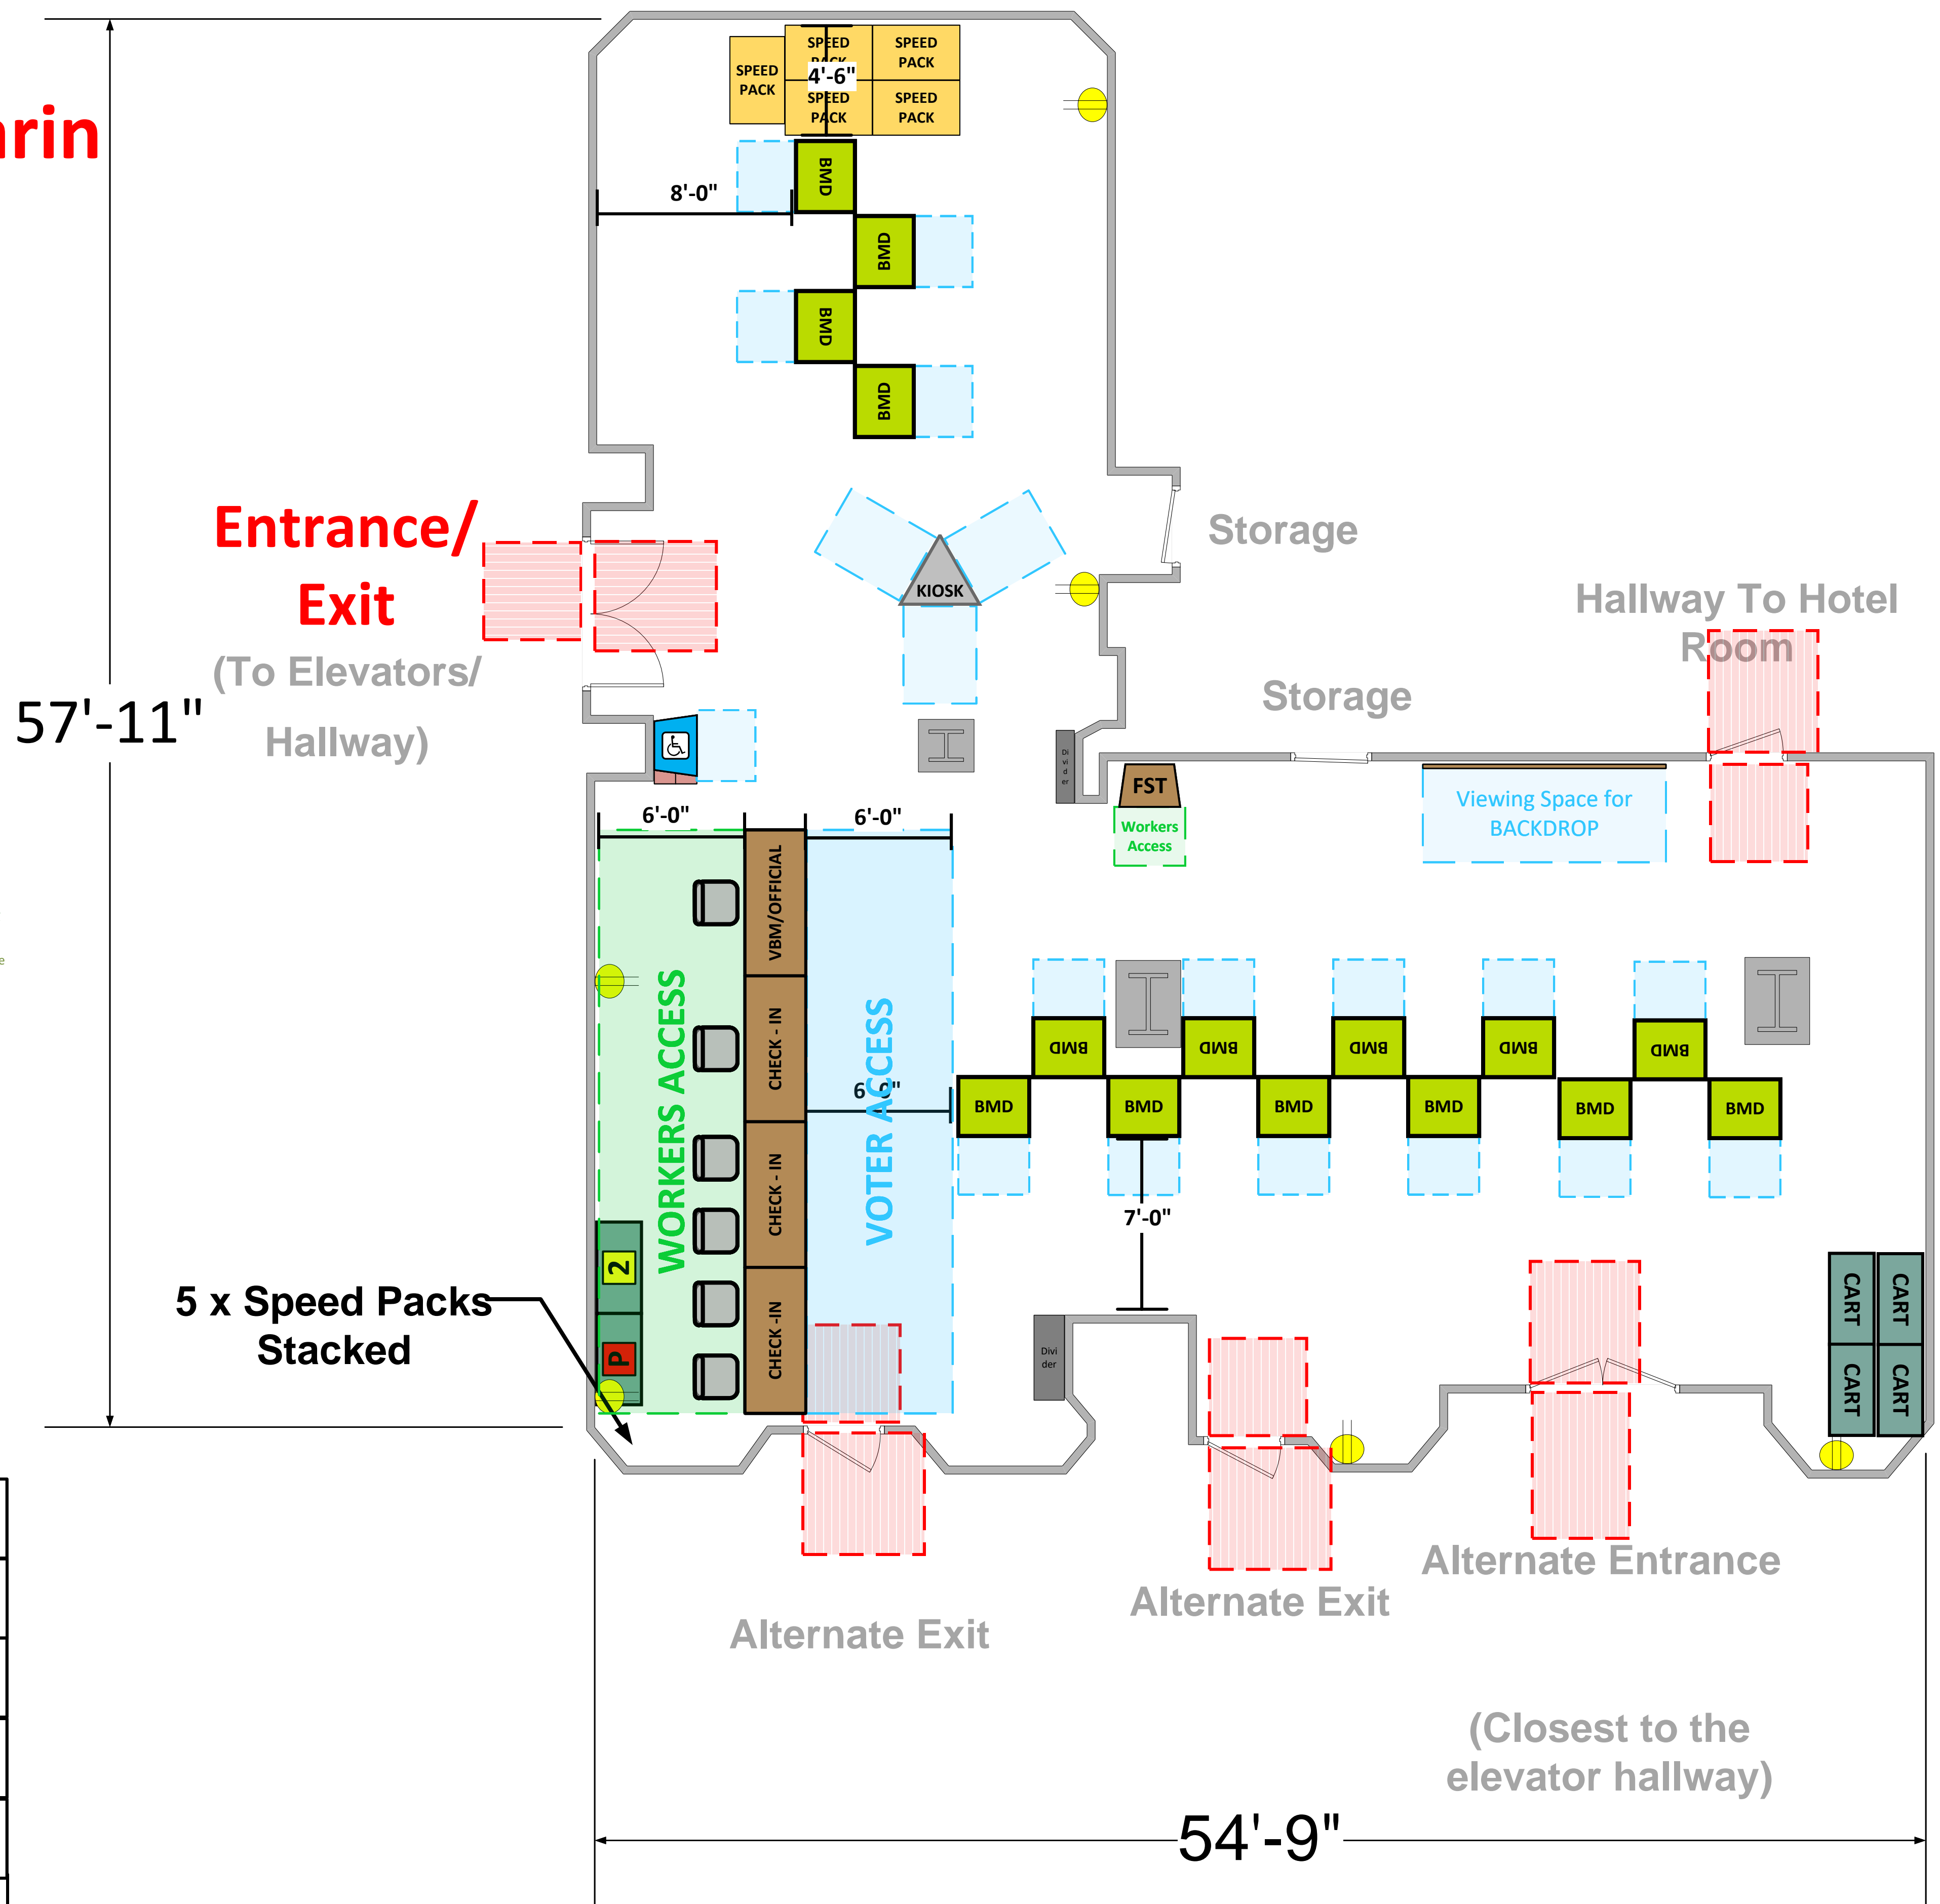

### Room A & B

( 2062 Sq. Ft.)

Movable Christmas Tree

Christmas Tree (movable)

### LEGEND

Room Size	Dimension: 57' 11"x 54' 9"	Sq. Ft: 3170
Number of BMDs	15	
POWER OUTLET		
PROTRUDING OBJECT		
Do Not Block Area		

TITLE

VCID 18265  
Hilton Los Angeles  
Universal City

**Each chair at a CHECK-IN station equals one ePollbook**

Equipment By:	Date:
Ryan Rivas	01/08/2024
Skeleton Drawn By:	Date:
William Monarrez	12/22/2023
Scale:	
1/4" inches = 1' Ft.	