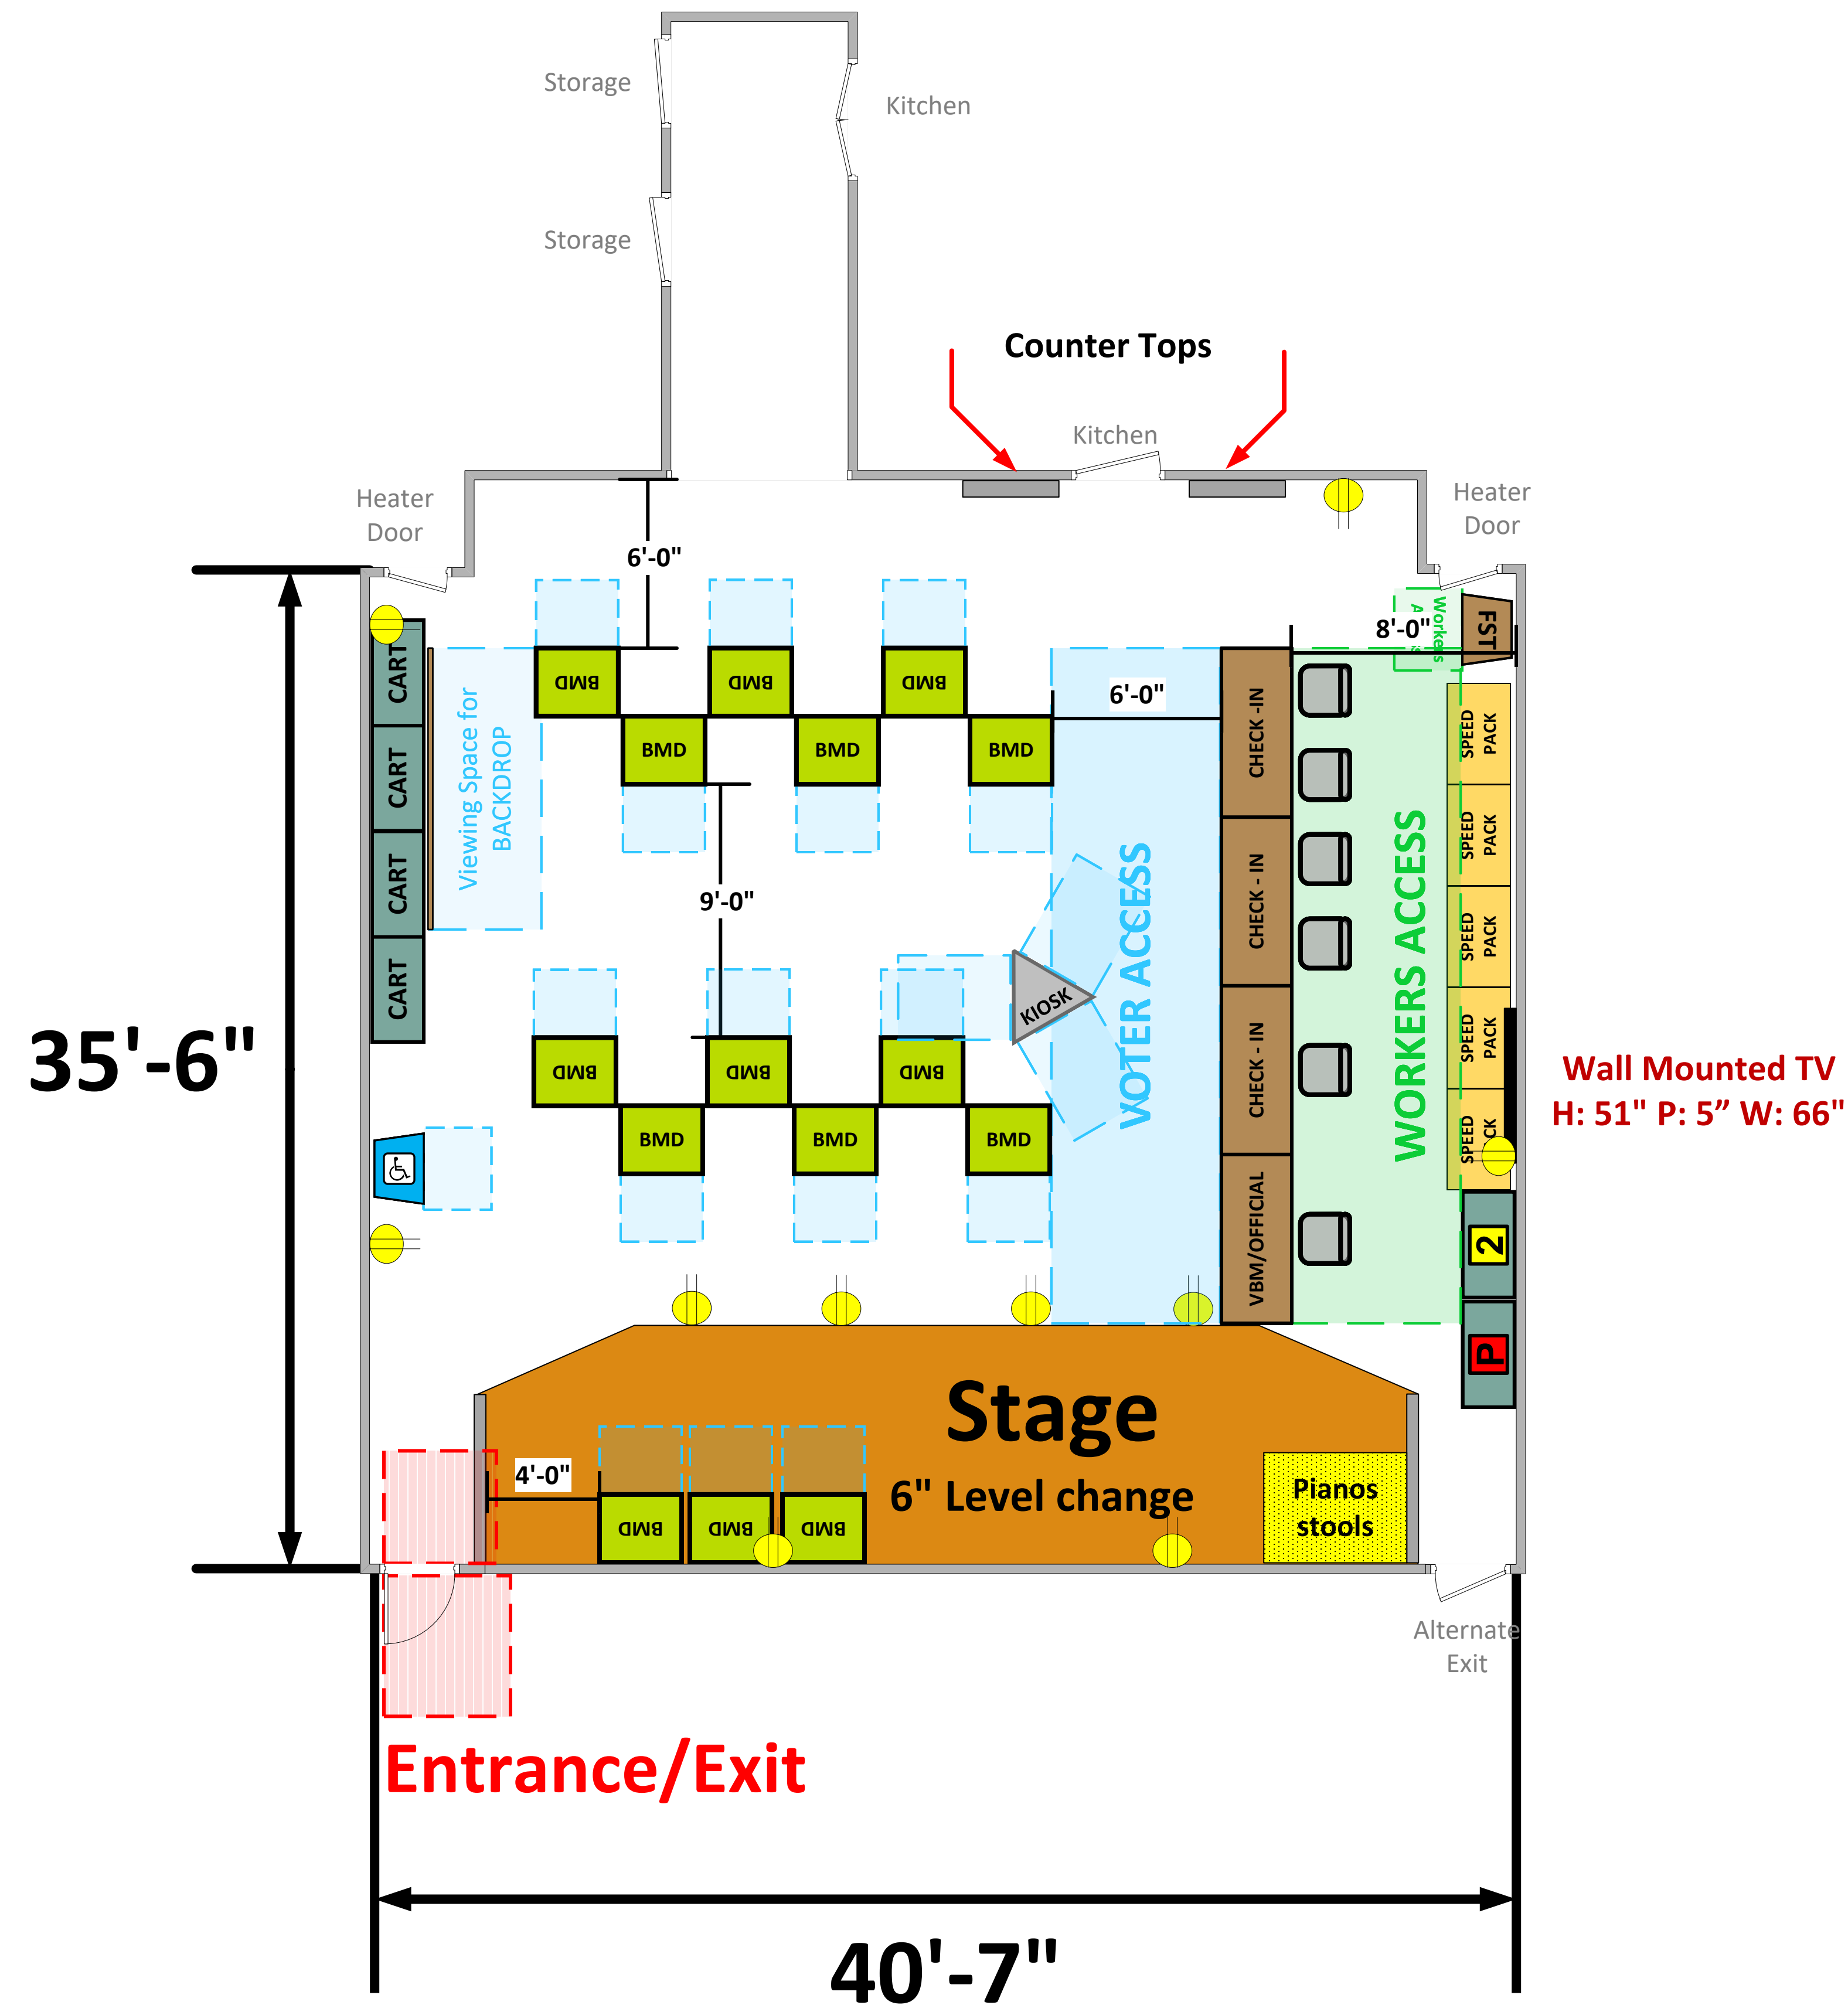

# Fellowship Hall

(1,196 Usable Sq. Ft.)

## LEGEND

Room Size	Dimension: 26'8" x 40'8" 33'11" x 40"	Sq. Ft: 1,196'
Number of BMDs	15	
POWER OUTLET		
PROTRUDING OBJECT		
Do Not Block Area		

**VCID 18321**  
Holy Chapel Missionary

**Each chair at a CHECK-IN station equals one ePollbook**

Equipment By: <b>David Chaparro</b>	Date: <b>01/24/24</b>
Skeleton Drawn By: <b>J Gonzales/Chaparro</b>	Date: <b>01/24/24</b>
Scale: <b>1/4" inches = 1' Ft.</b>	