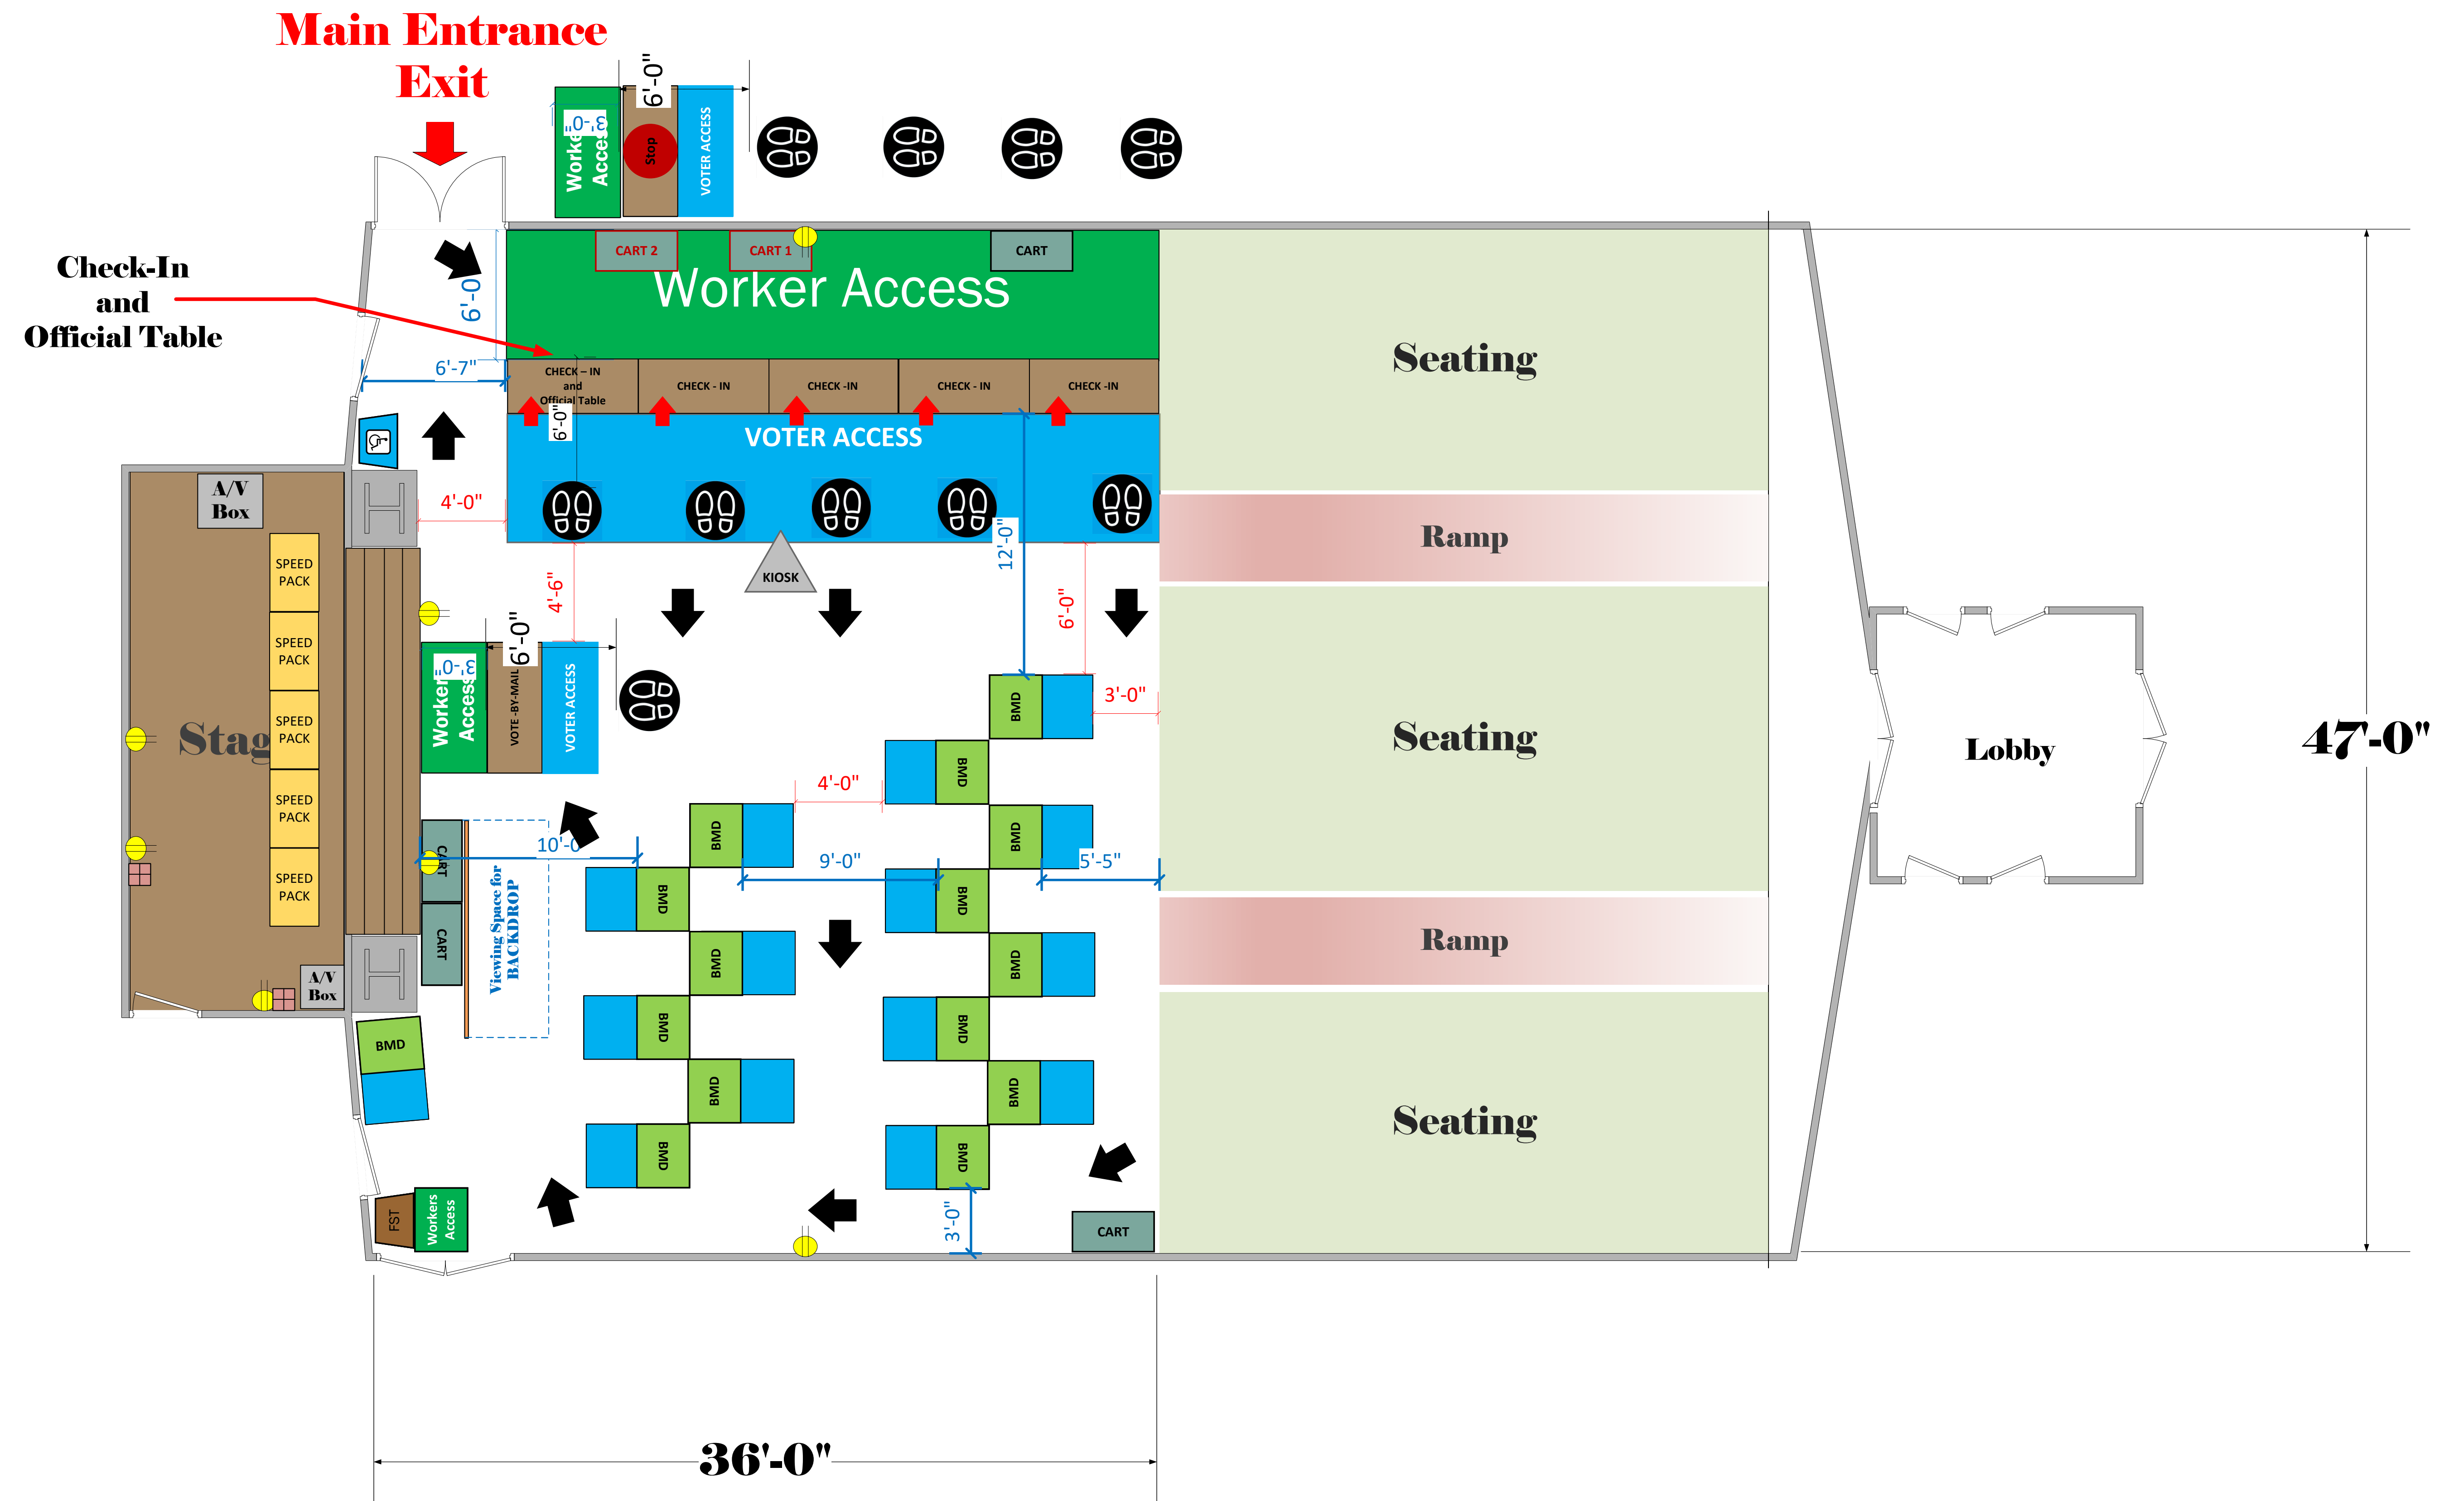

Auditorium and Stage (1,825 Sq. Ft.)

LEGEND

Room Size	Dimension: 113' x 11'10" 47' x 36'	Sq. Ft: 133' 1,692'
EPB	Primary:	Secondary:
BMD	Total: 15	Actual:
Circuits	Total:	Usable:
Floor Decals		
BALLOT MARKING DEVICE		
CHECK IN TABLE		
BMD CART		
BACKDROP		
KIOSK		
POWER OUTLET		
PROTRUDING OBJECT		
ROUTER		
POWER CORDS		

TITLE
**Pinewood Avenue
Elementary School
VC ID# 1839**

SCALE
1: 48
DRAWN BY
David Chaparro