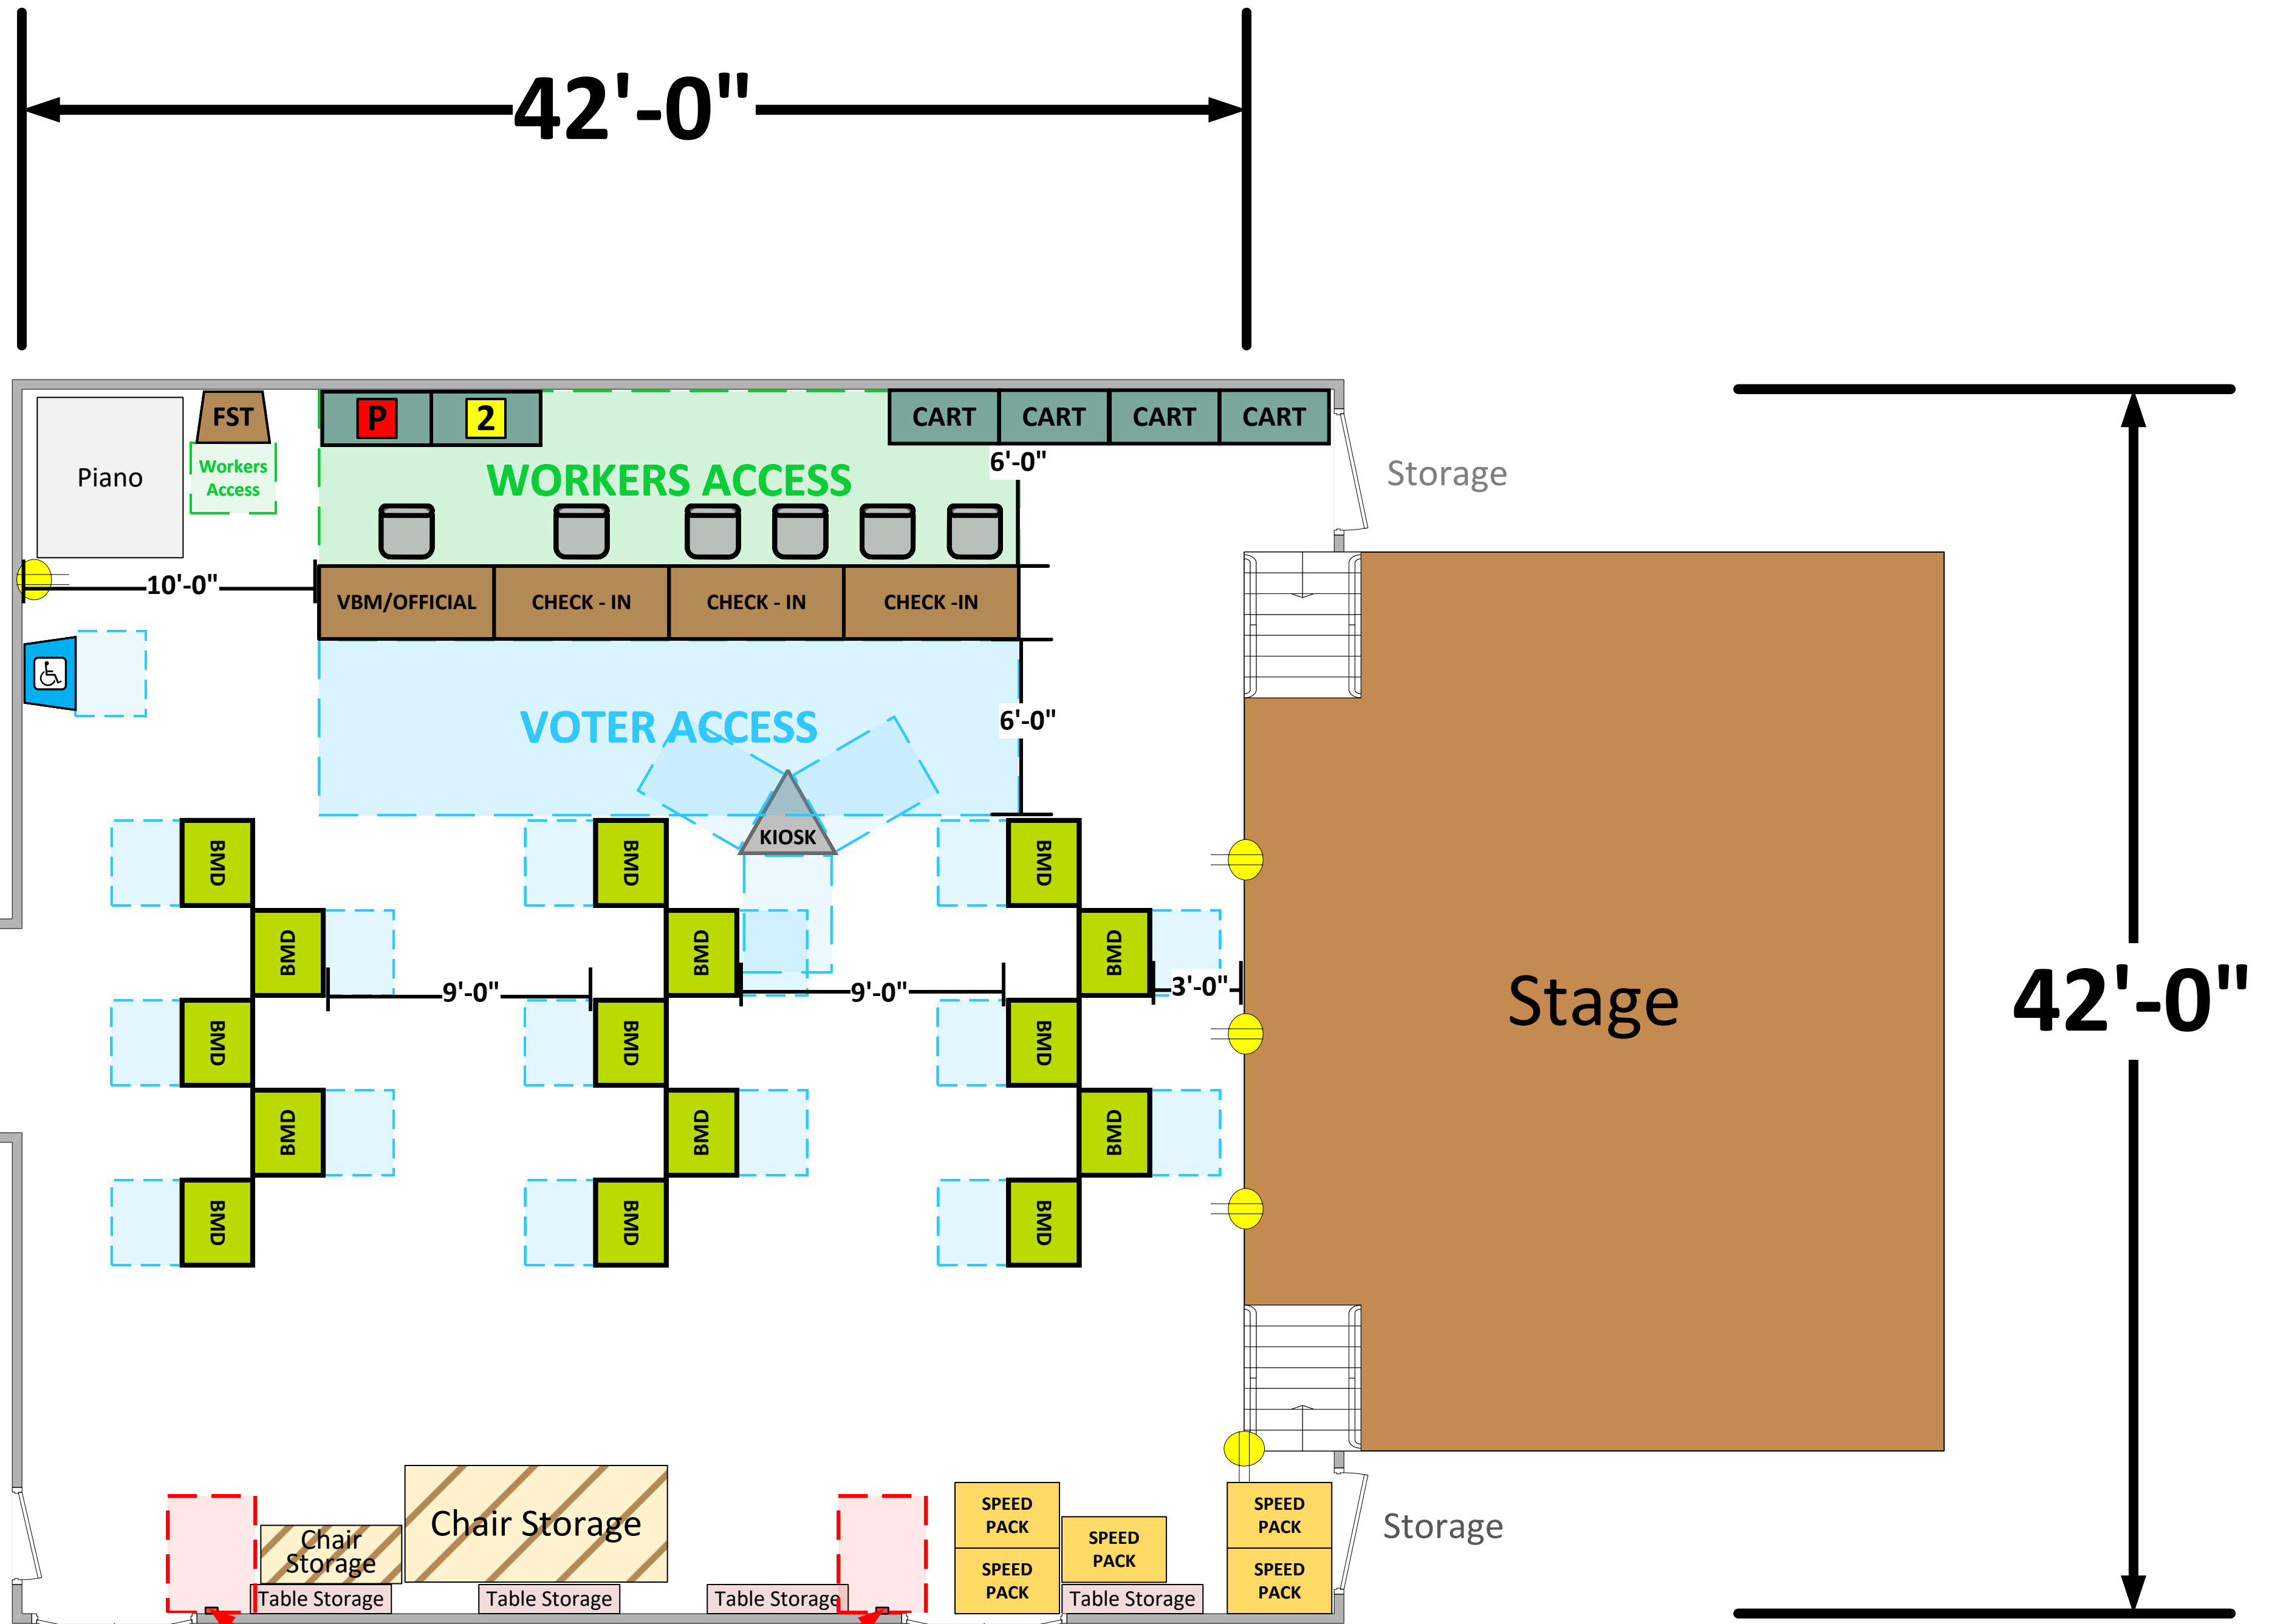

Auditorium

(1,724 Usable Sq. Ft.)

**Entrance/
Exit**

LEGEND

Room Size	Dimension: 42' x 42'	Sq. Ft: 1,764'
Number of BMDs		
POWER OUTLET		
PROTRUDING OBJECT		
Do Not Block Area		

**Fire Alarms
Height: 46"
Protrusion: 3"**

VCID 1840
Yorkdale Elementary School

Each chair at a CHECK-IN station equals one ePollbook

Equipment By:	Date:
Skeleton Drawn By: David Chaparro/ Anthony Gonzalez	Date: 04/07/26
Scale: 1\4" inches = 1' Ft.	