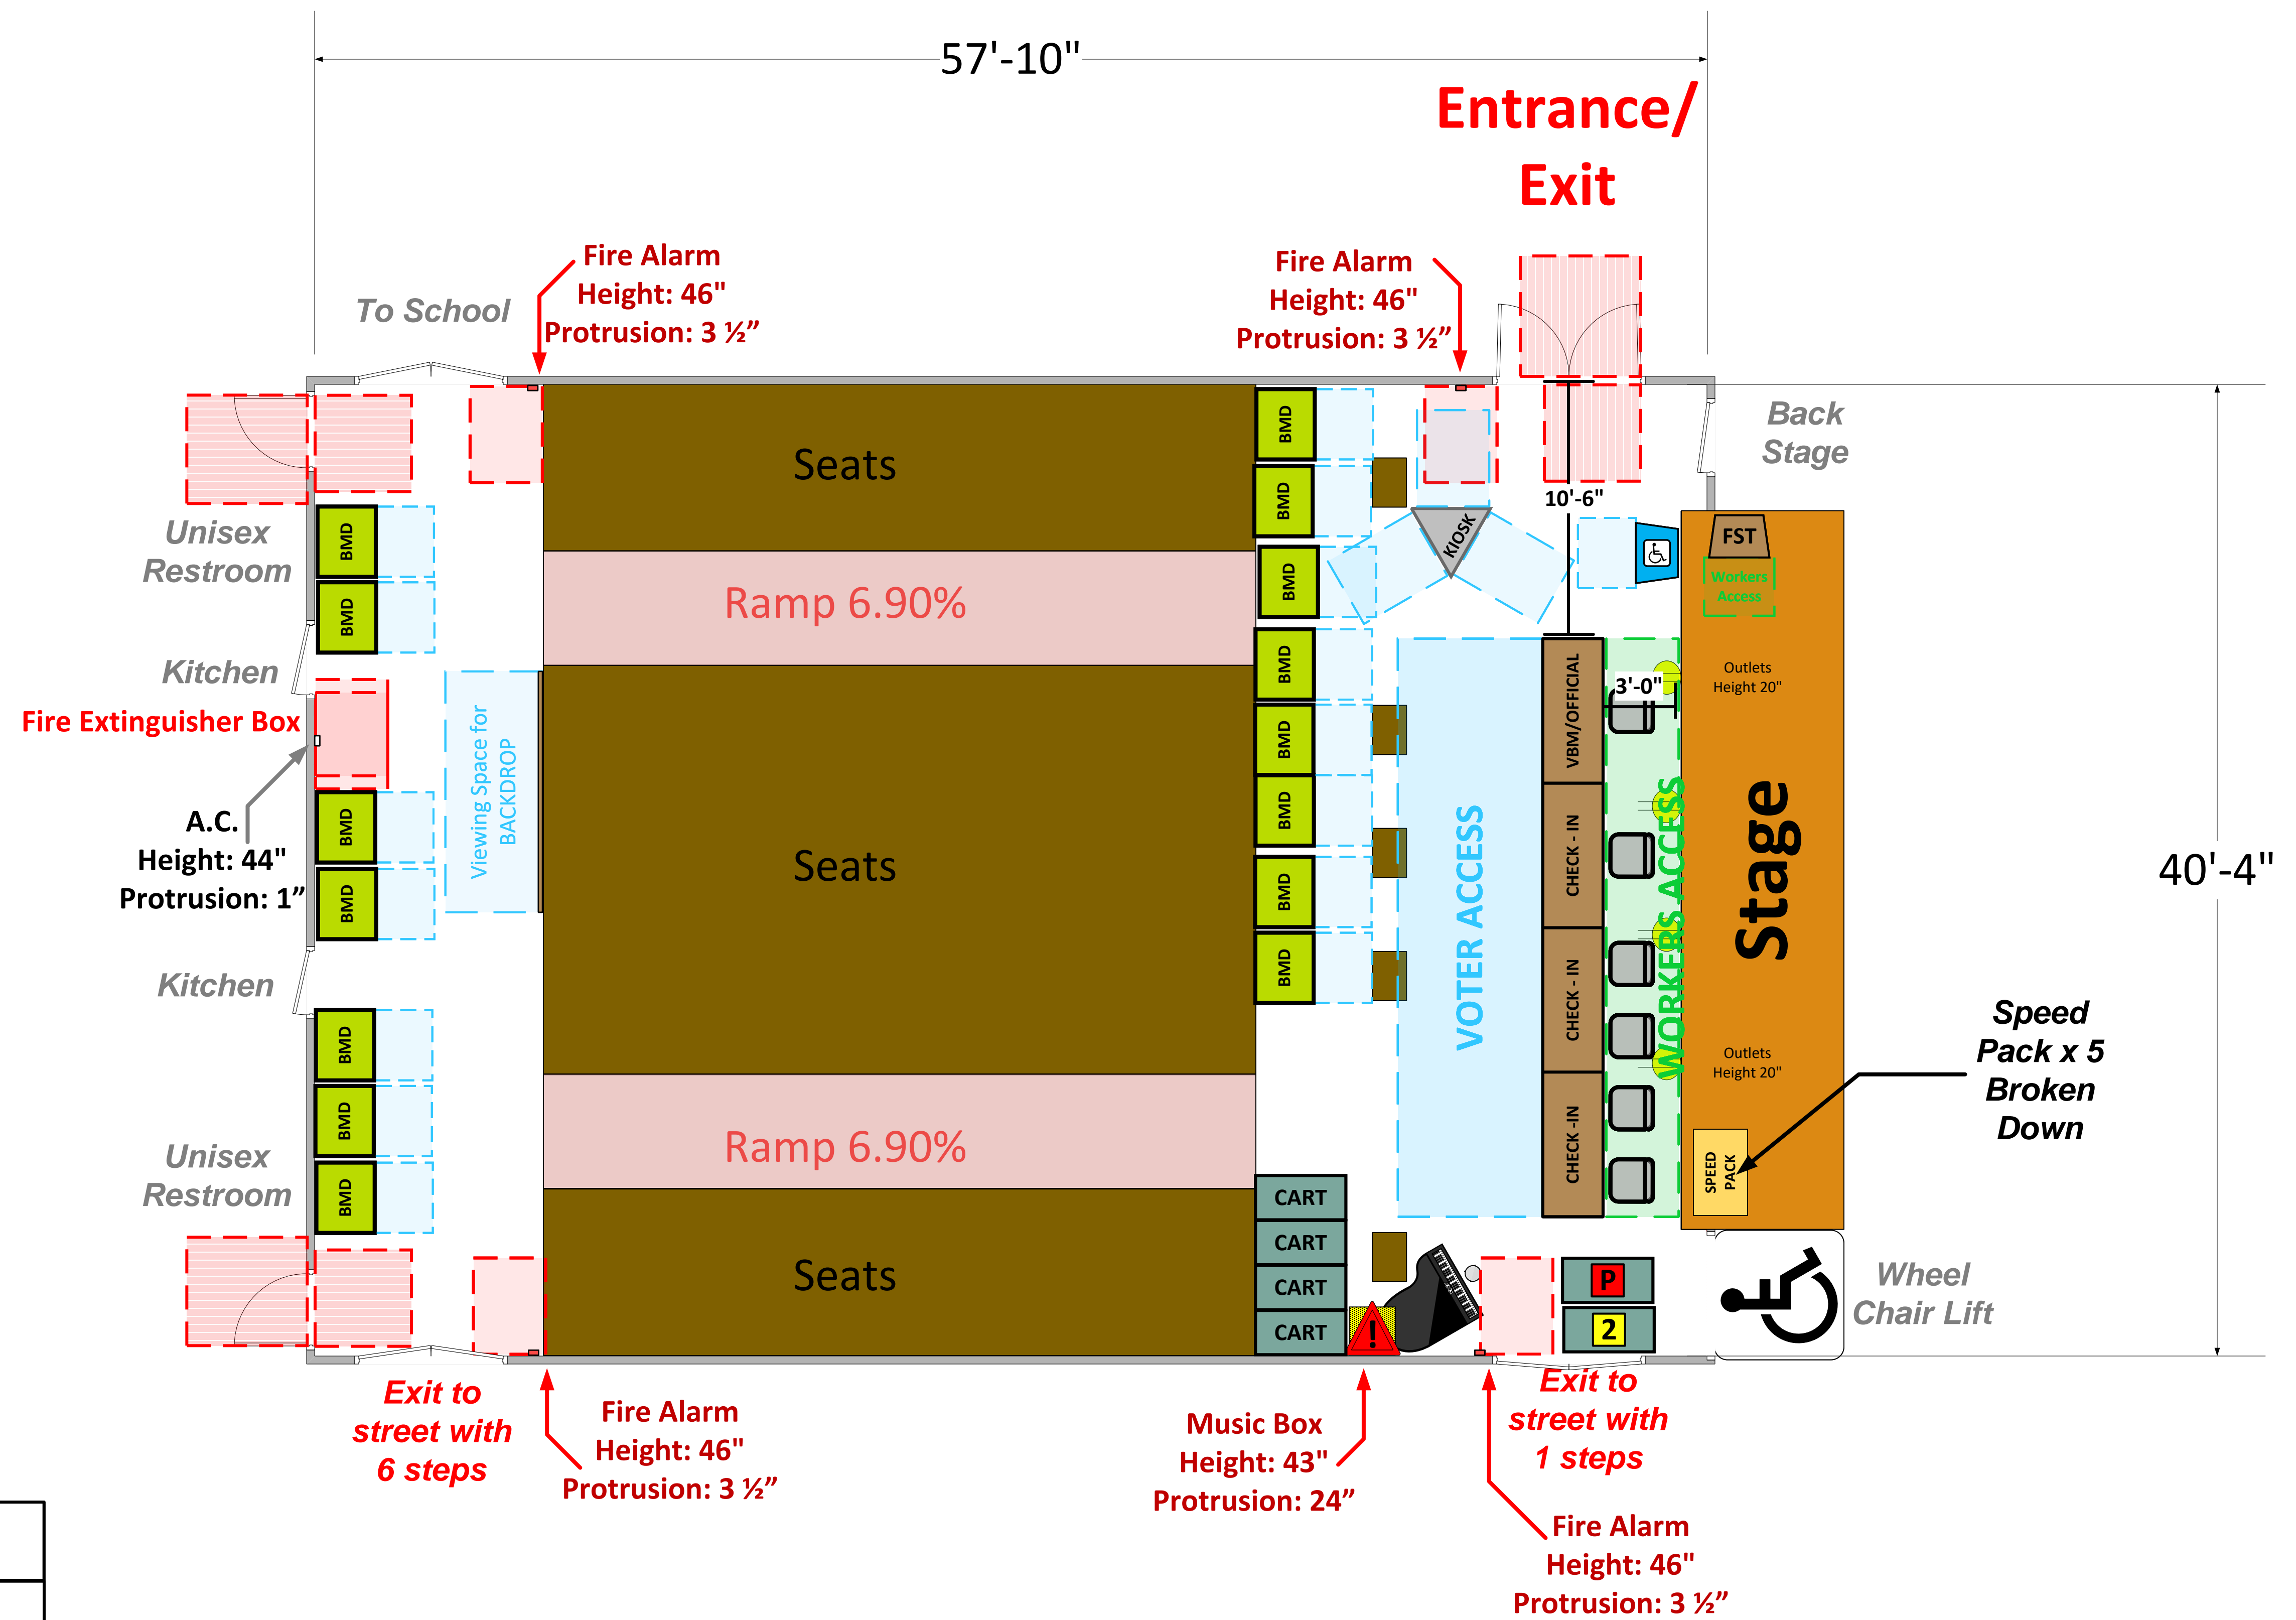

Auditorium (1,053 Sq. Ft.)

LEGEND

Room Size	Dimension: 40'4" x 57'10"	Sq. Ft: 2,332
Number of BMDs	15	
POWER OUTLET		
PROTRUDING OBJECT		
Do Not Block Area		

VCID 18417
La Salle Ave Elementary

Each chair at a CHECK-IN station equals one ePollbook

Equipment By: Ryan Rivas	Date: 01/25/24
Skeleton Drawn By: Jonathan Gonzalez	Date: 12/15/2023
Scale: 1/4" inches = 1' Ft.	