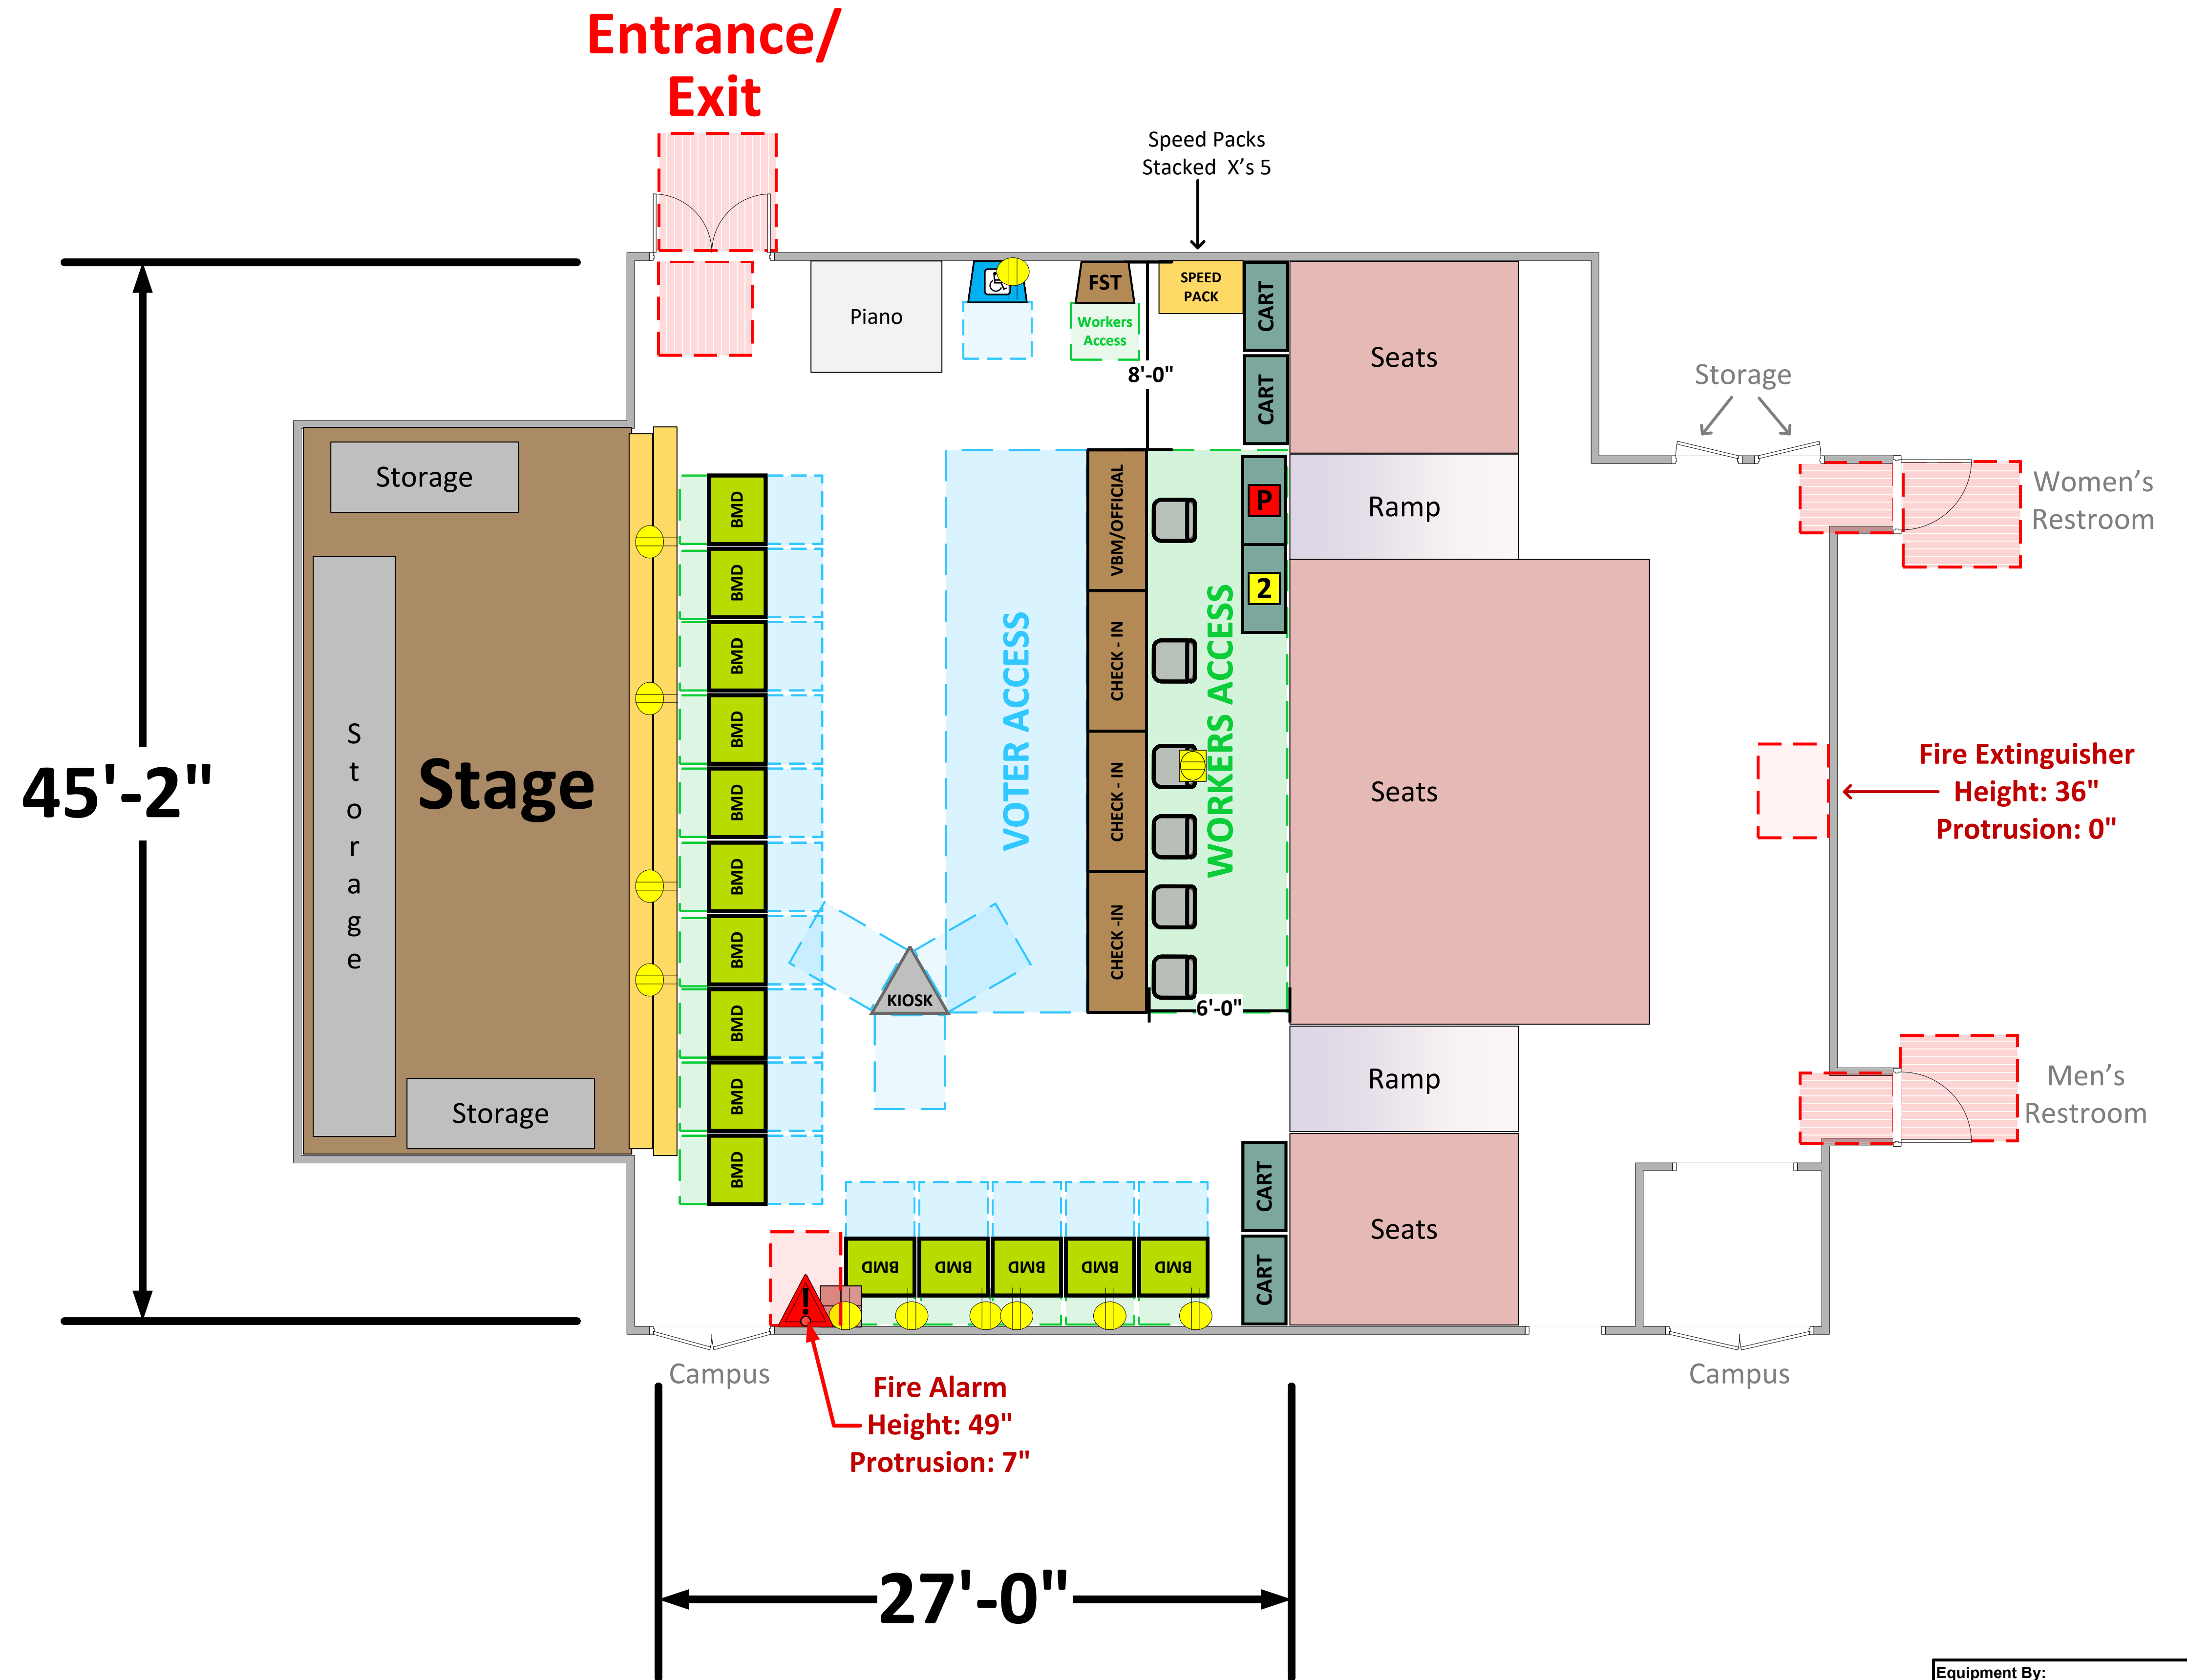

Auditorium (1,219 Usable Sq. Ft.)

LEGEND

Room Size	Dimension: 27' x 45'-2"	Sq. Ft: 1,219'
Number of BMDs	15	
POWER OUTLET		
PROTRUDING OBJECT		
Do Not Block Area		

TITLE
VCID 1843
Allesandro Elementary School

Each chair at a CHECK-IN station equals one ePollbook

Equipment By: Anthony Gonzalez	Date: 04/24/26
Skeleton Drawn By: David Chaparro/ Anthony Gonzalez	Date: 04/07/26
Scale: 1/4" inches = 1' Ft.	