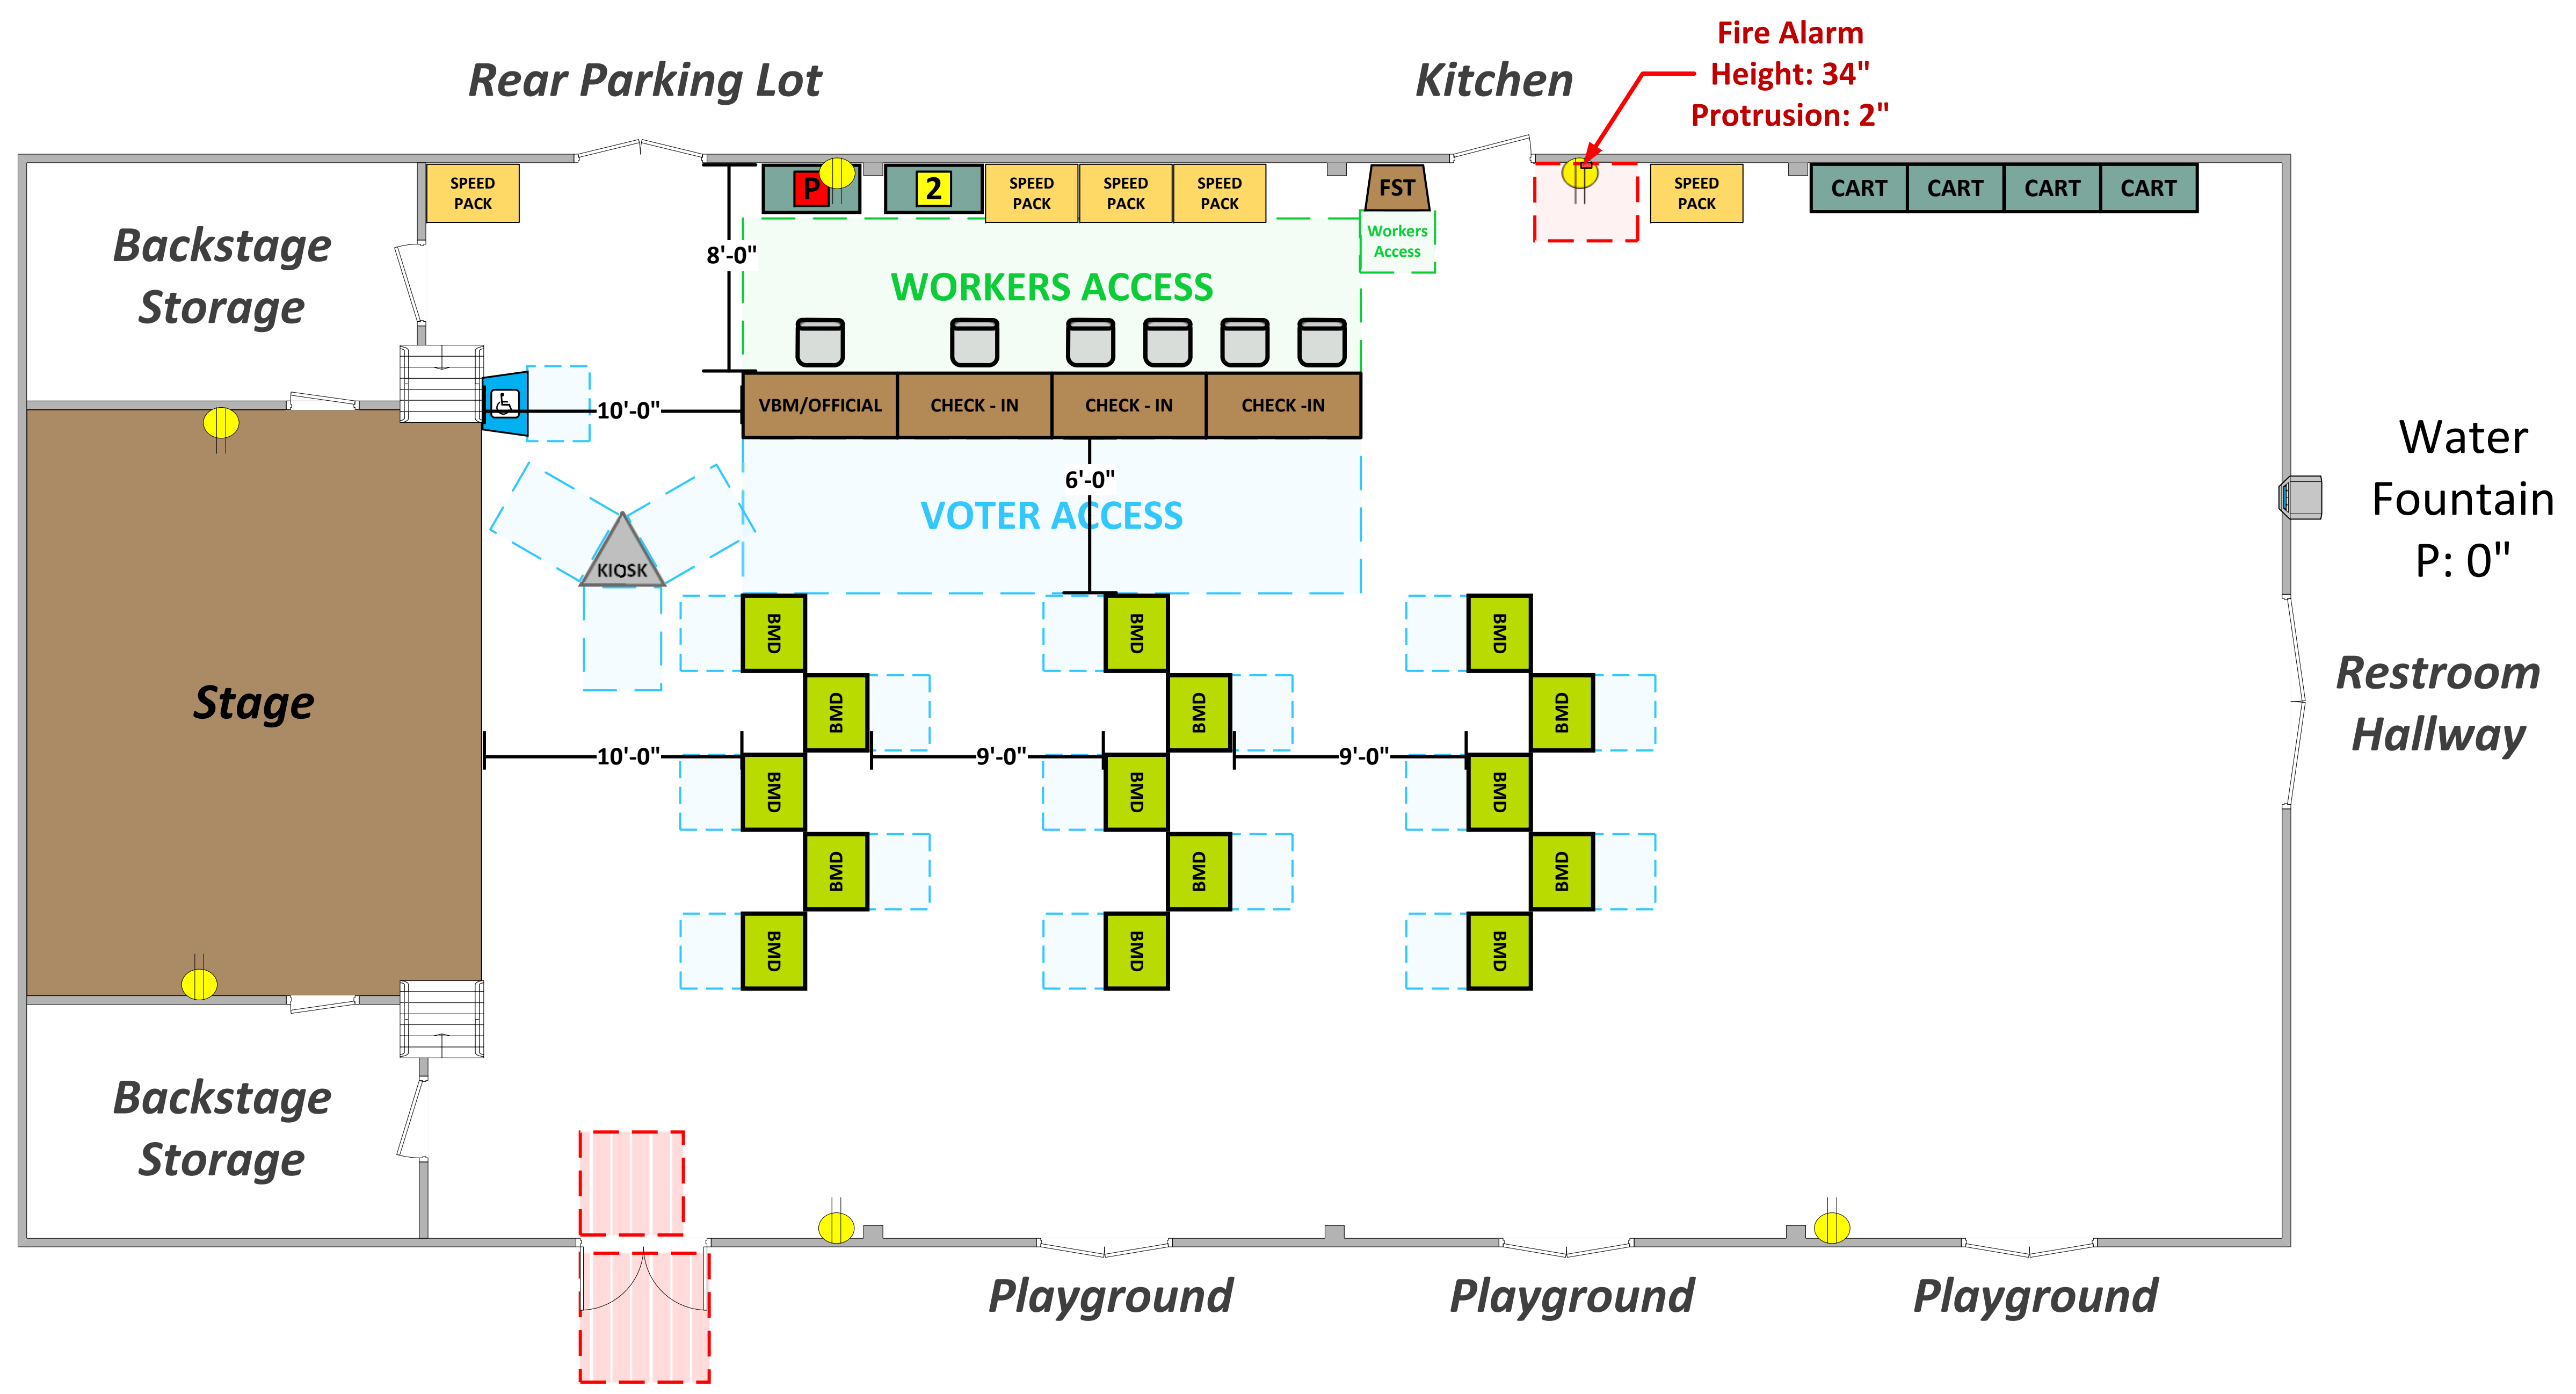

Baker Hall - Gymnasium

(2,947 Usable Sq. Ft.)

69'-11"

41'-9"

LEGEND

Room Size	Dimension: 69'11" x 41'9"	Sq. Ft: 2,919'
Number of BMDs	15	
POWER OUTLET		
PROTRUDING OBJECT		
Do Not Block Area		

TITLE
VCID 18507
Lakewood First United
Methodist Church

Each chair at a CHECK-IN station equals one ePollbook

Equipment By: Dustin Fuller	Date: 05/01/2026
Skeleton Drawn By: David Chaparro	Date: 03/11/25
Scale: 1/4" inches = 1' Ft.	