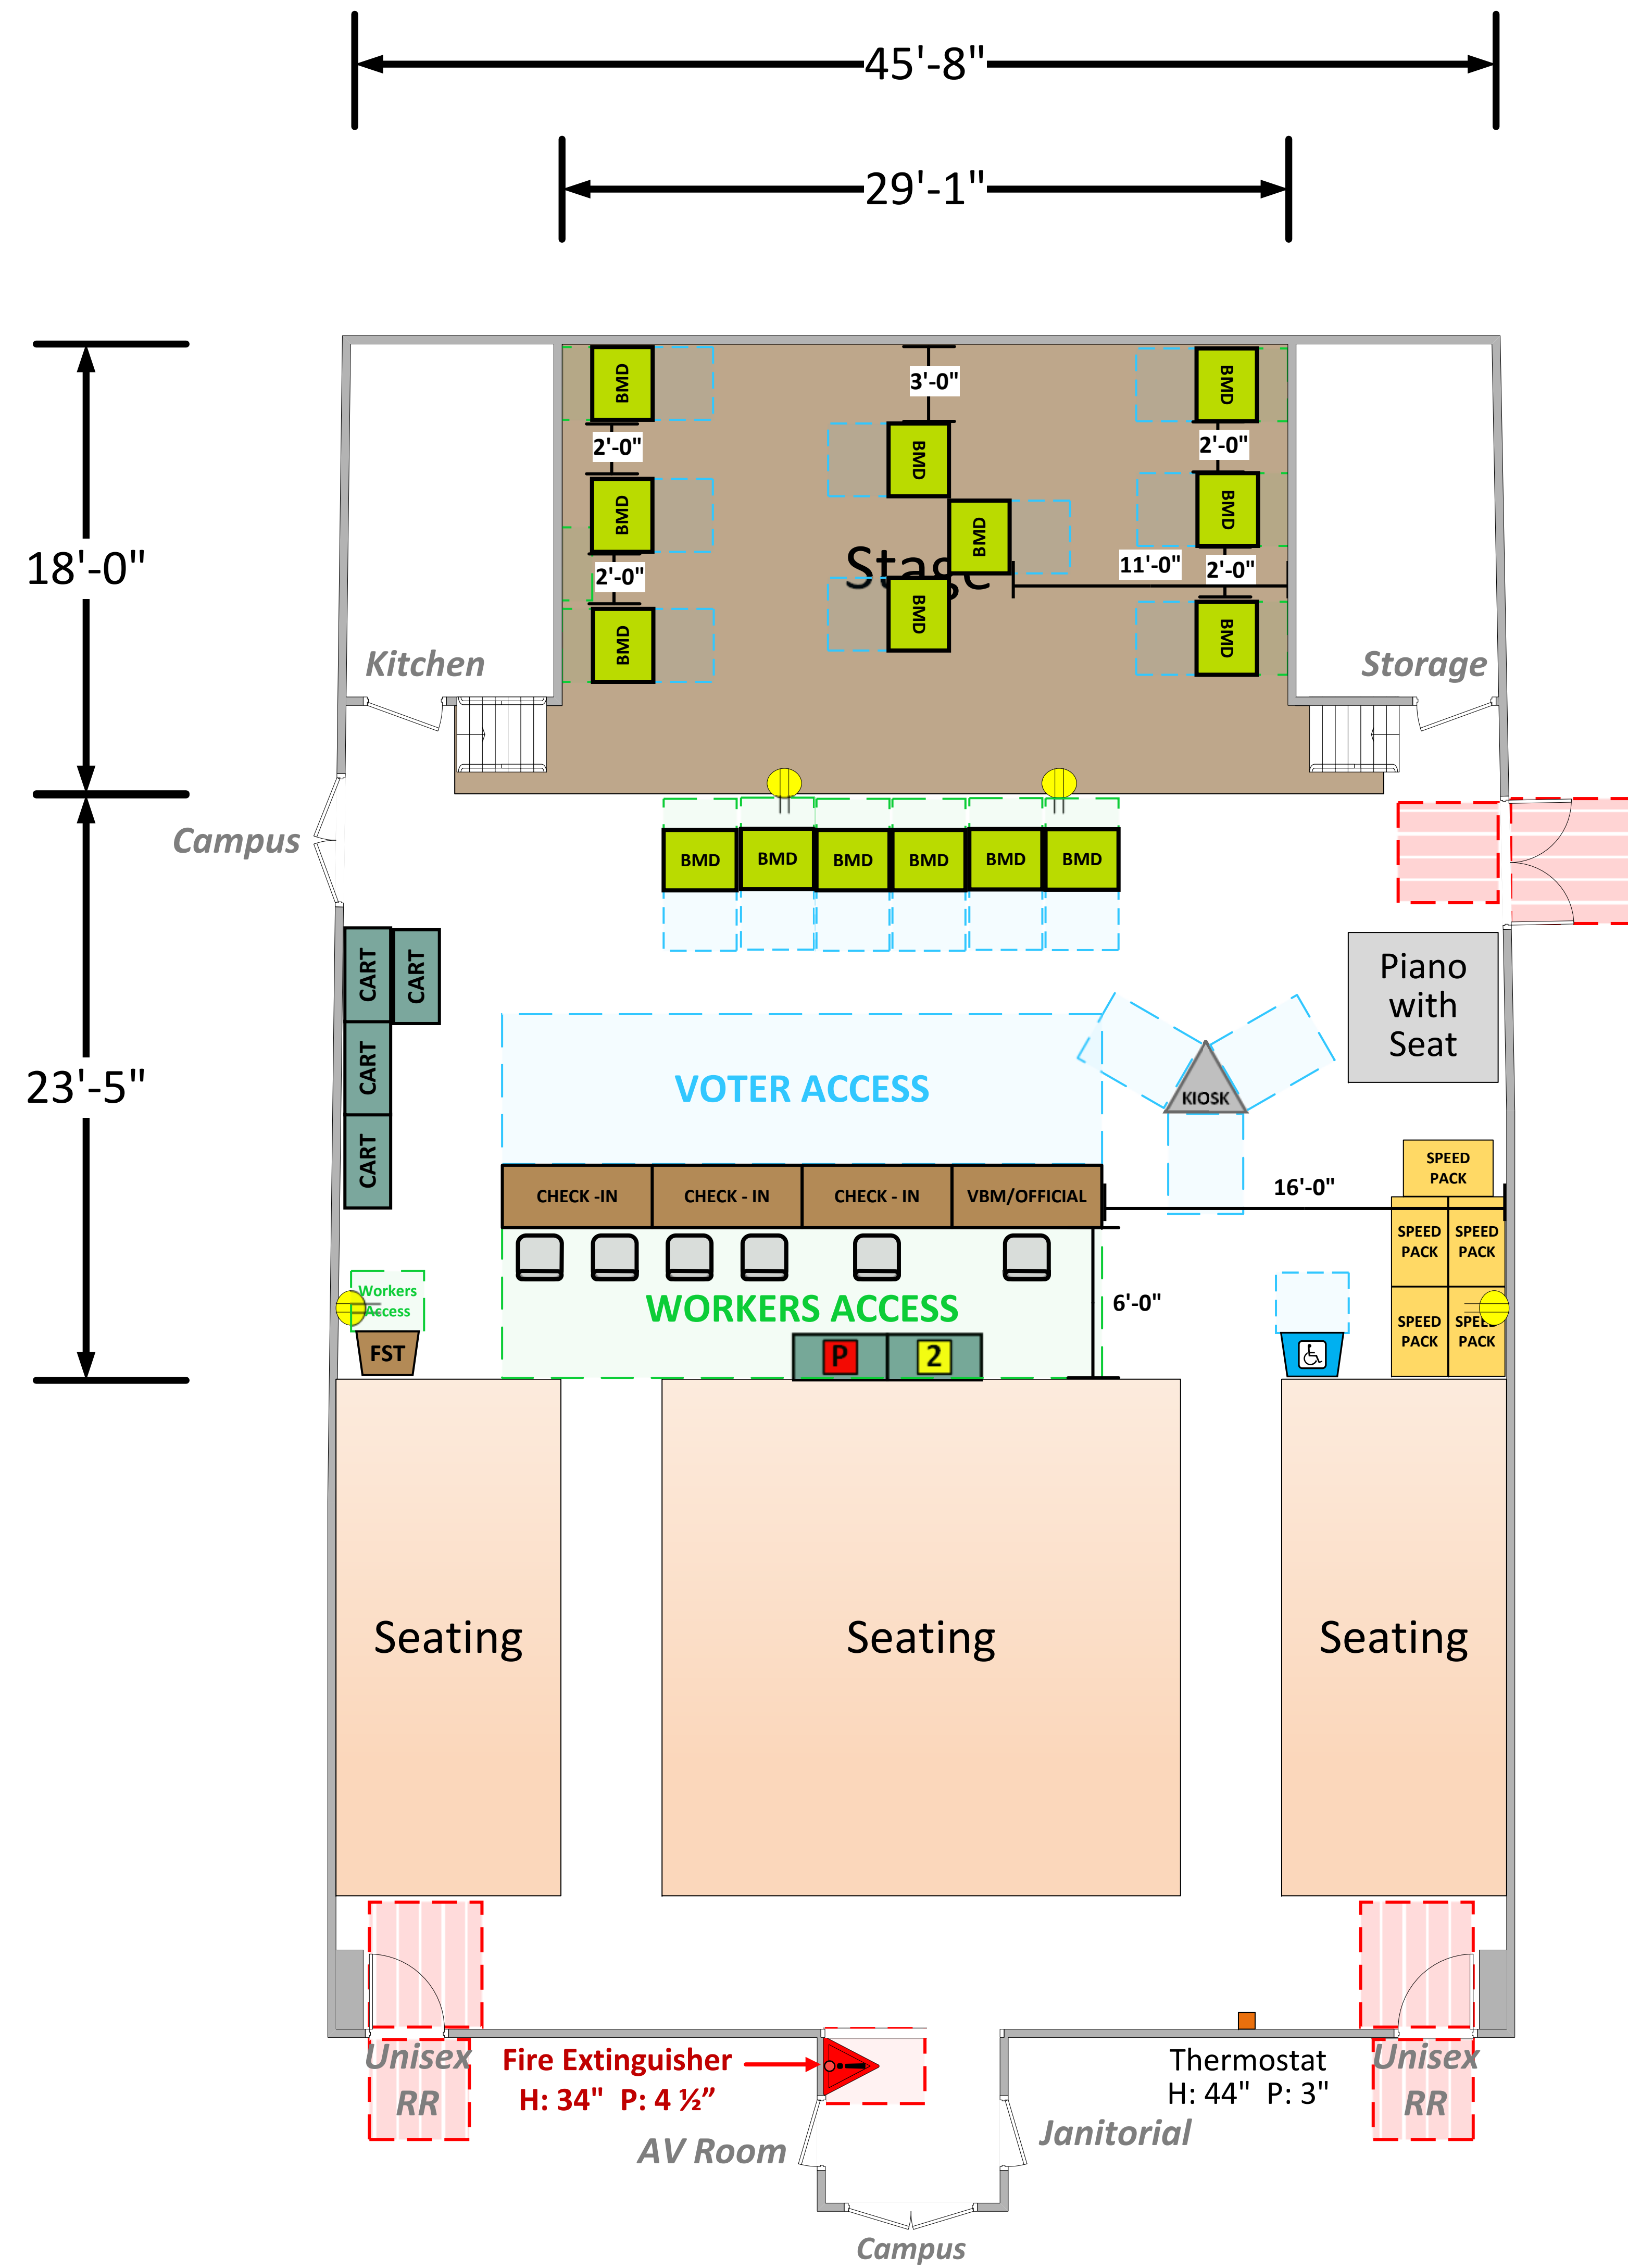

# Auditorium (1,592 Usable Sq. Ft.)

## LEGEND

Room Size	Dimension: 45'8" x 23'5" 29'1" x 18'	Sq. Ft.: 1,069' 523'
Number of BMDs	15	
POWER OUTLET		
PROTRUDING OBJECT		
Do Not Block Area		

TITLE

**VCID 18531**  
**Amestoy Elementary School**

**Each chair at a CHECK-IN station equals one ePollbook**

**Each chair at a CHECK-IN station equals one ePollbook**

Equipment By:	Date:
<b>Ryan Rivas</b>	<b>03/23/26</b>
Skeleton Drawn By:	Date:
<b>David Chaparro</b>	<b>03/2026</b>
Scale:	
<b>1/4" inches = 1' Ft.</b>	