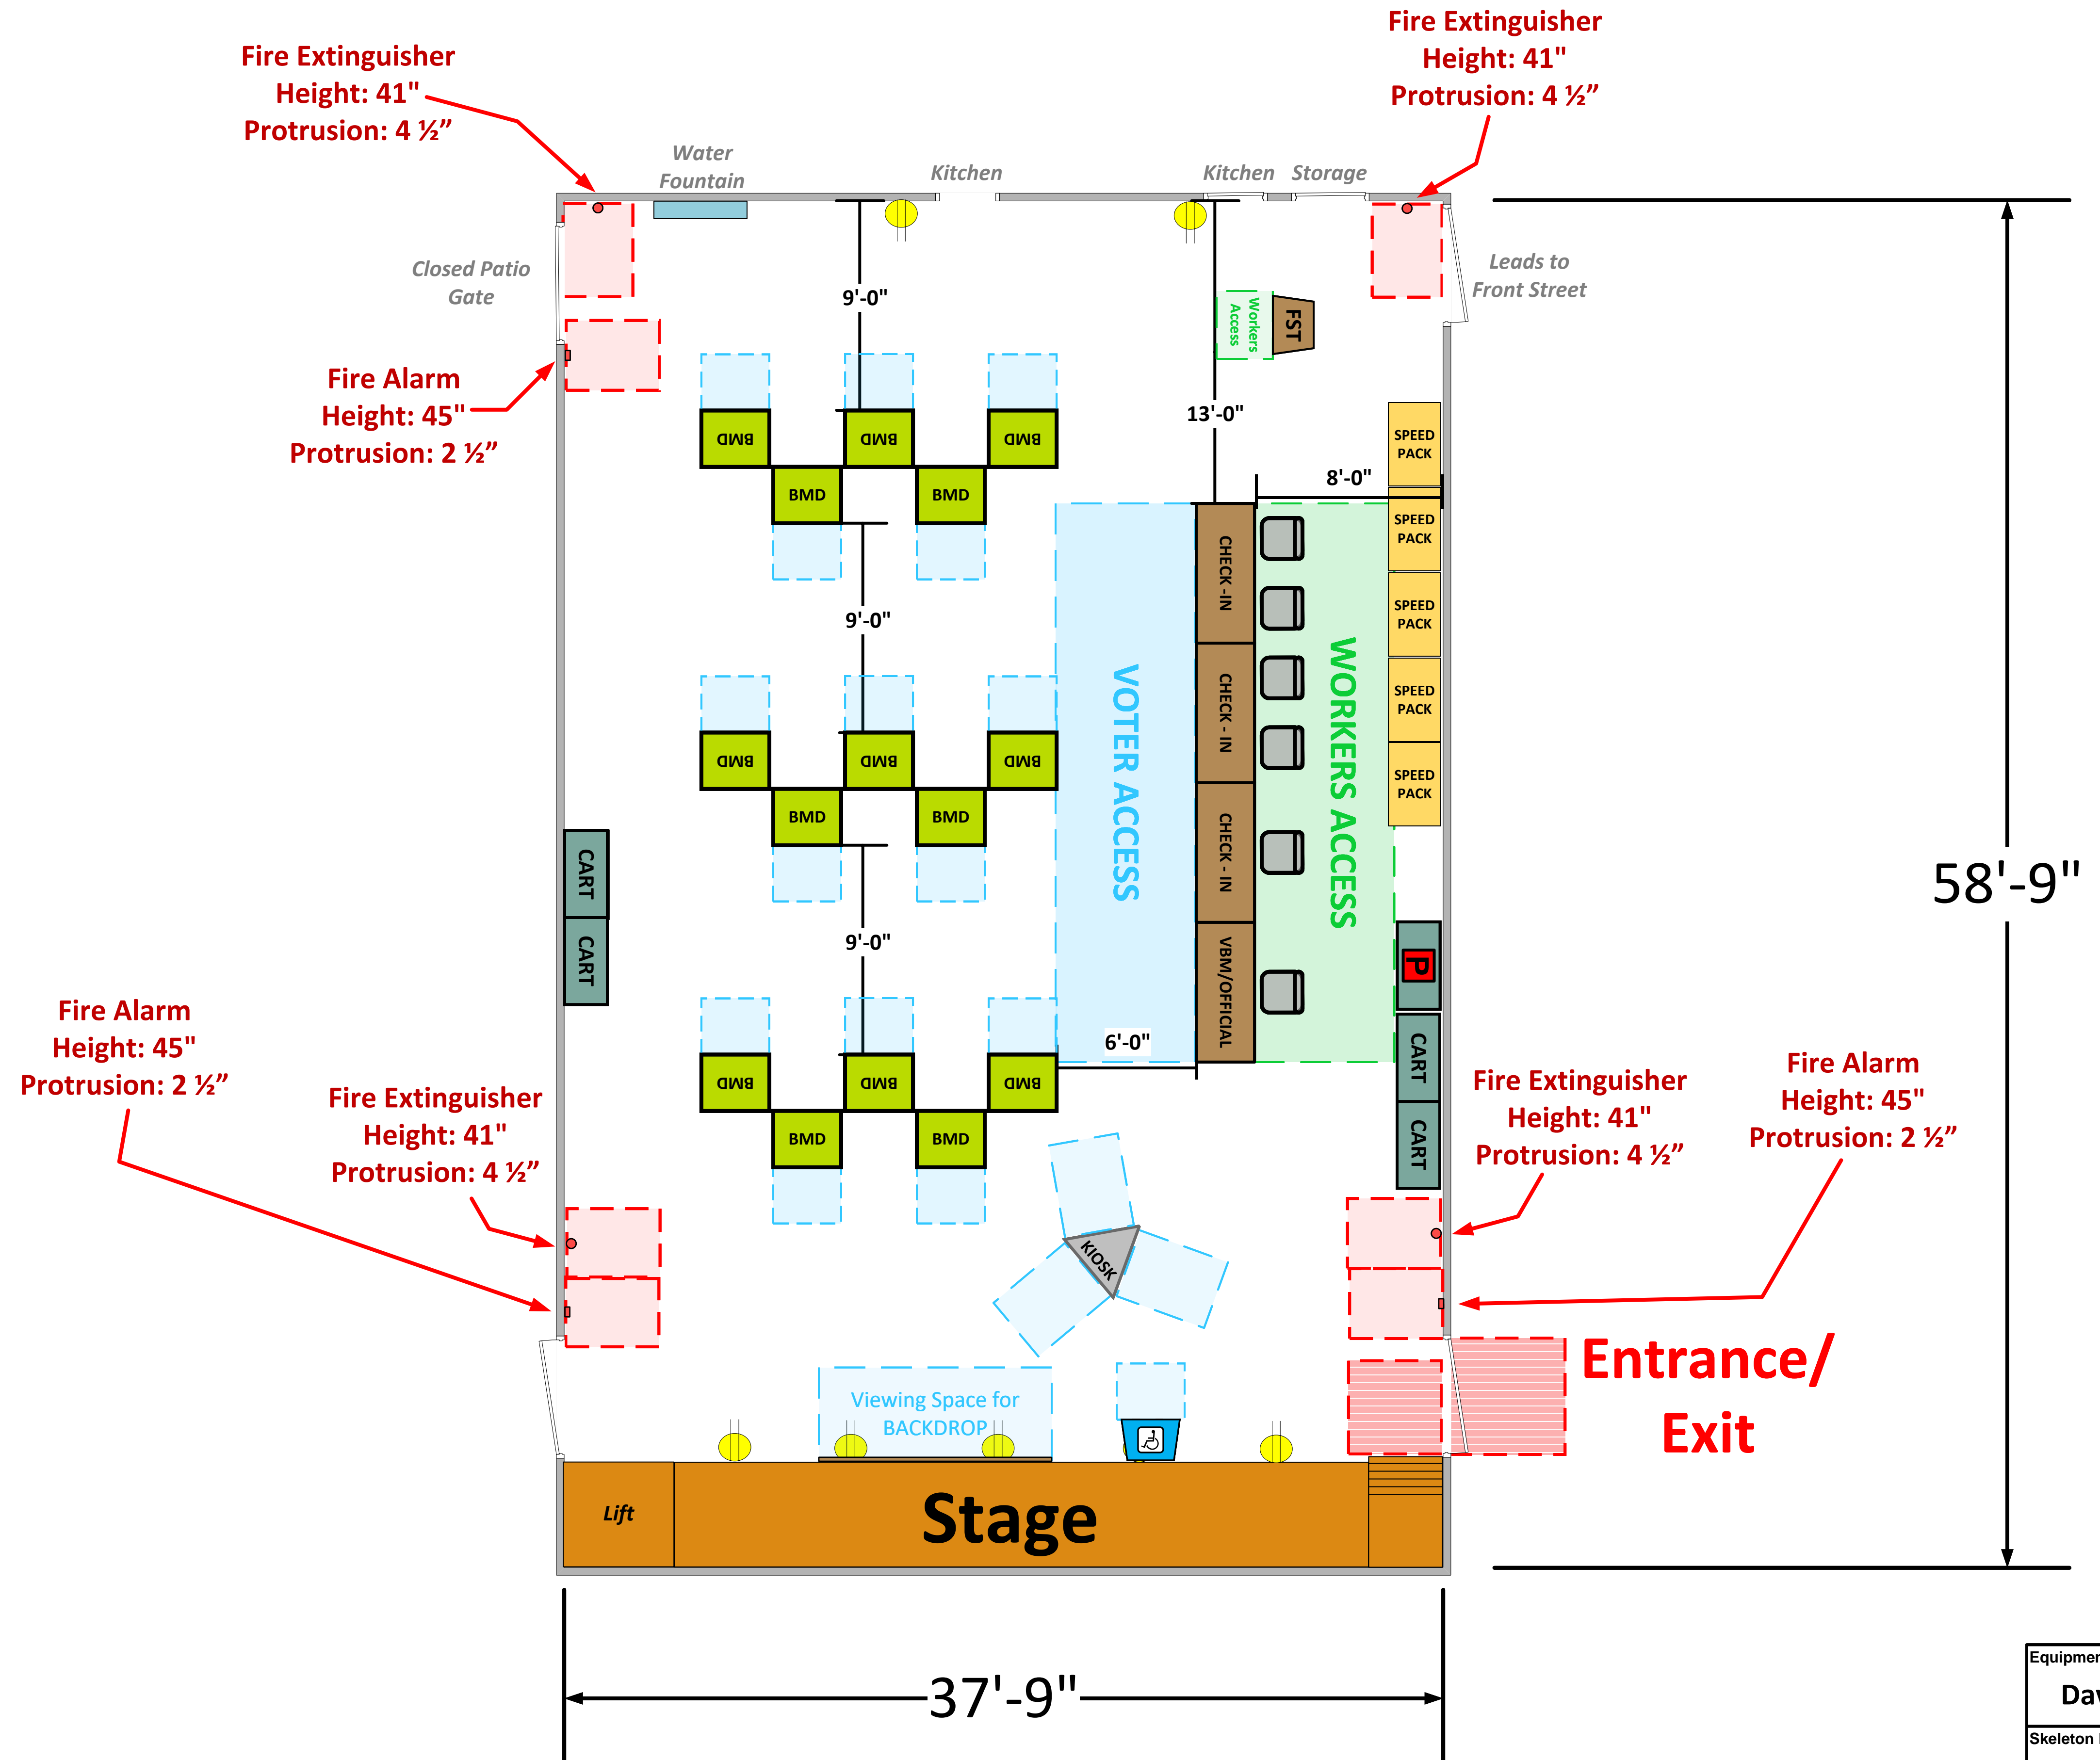

Cafeteria

(2,048 Usable Sq. Ft.)

LEGEND

Room Size	Dimension: 37'9" x 57'9"	Sq. Ft: 2,218'
Number of BMDs		
POWER OUTLET		
PROTRUDING OBJECT		
Do Not Block Area		

TITLE

VCID 18554
Las Flores Home Ed Ind
Study Academy

Each chair at a CHECK-IN station equals one ePollbook

Equipment By:	Date:
David Chaparro	01/25/24
Skeleton Drawn By:	Date:
Scott Taylor	01/13/24
Scale:	
1/4" inches = 1' Ft.	