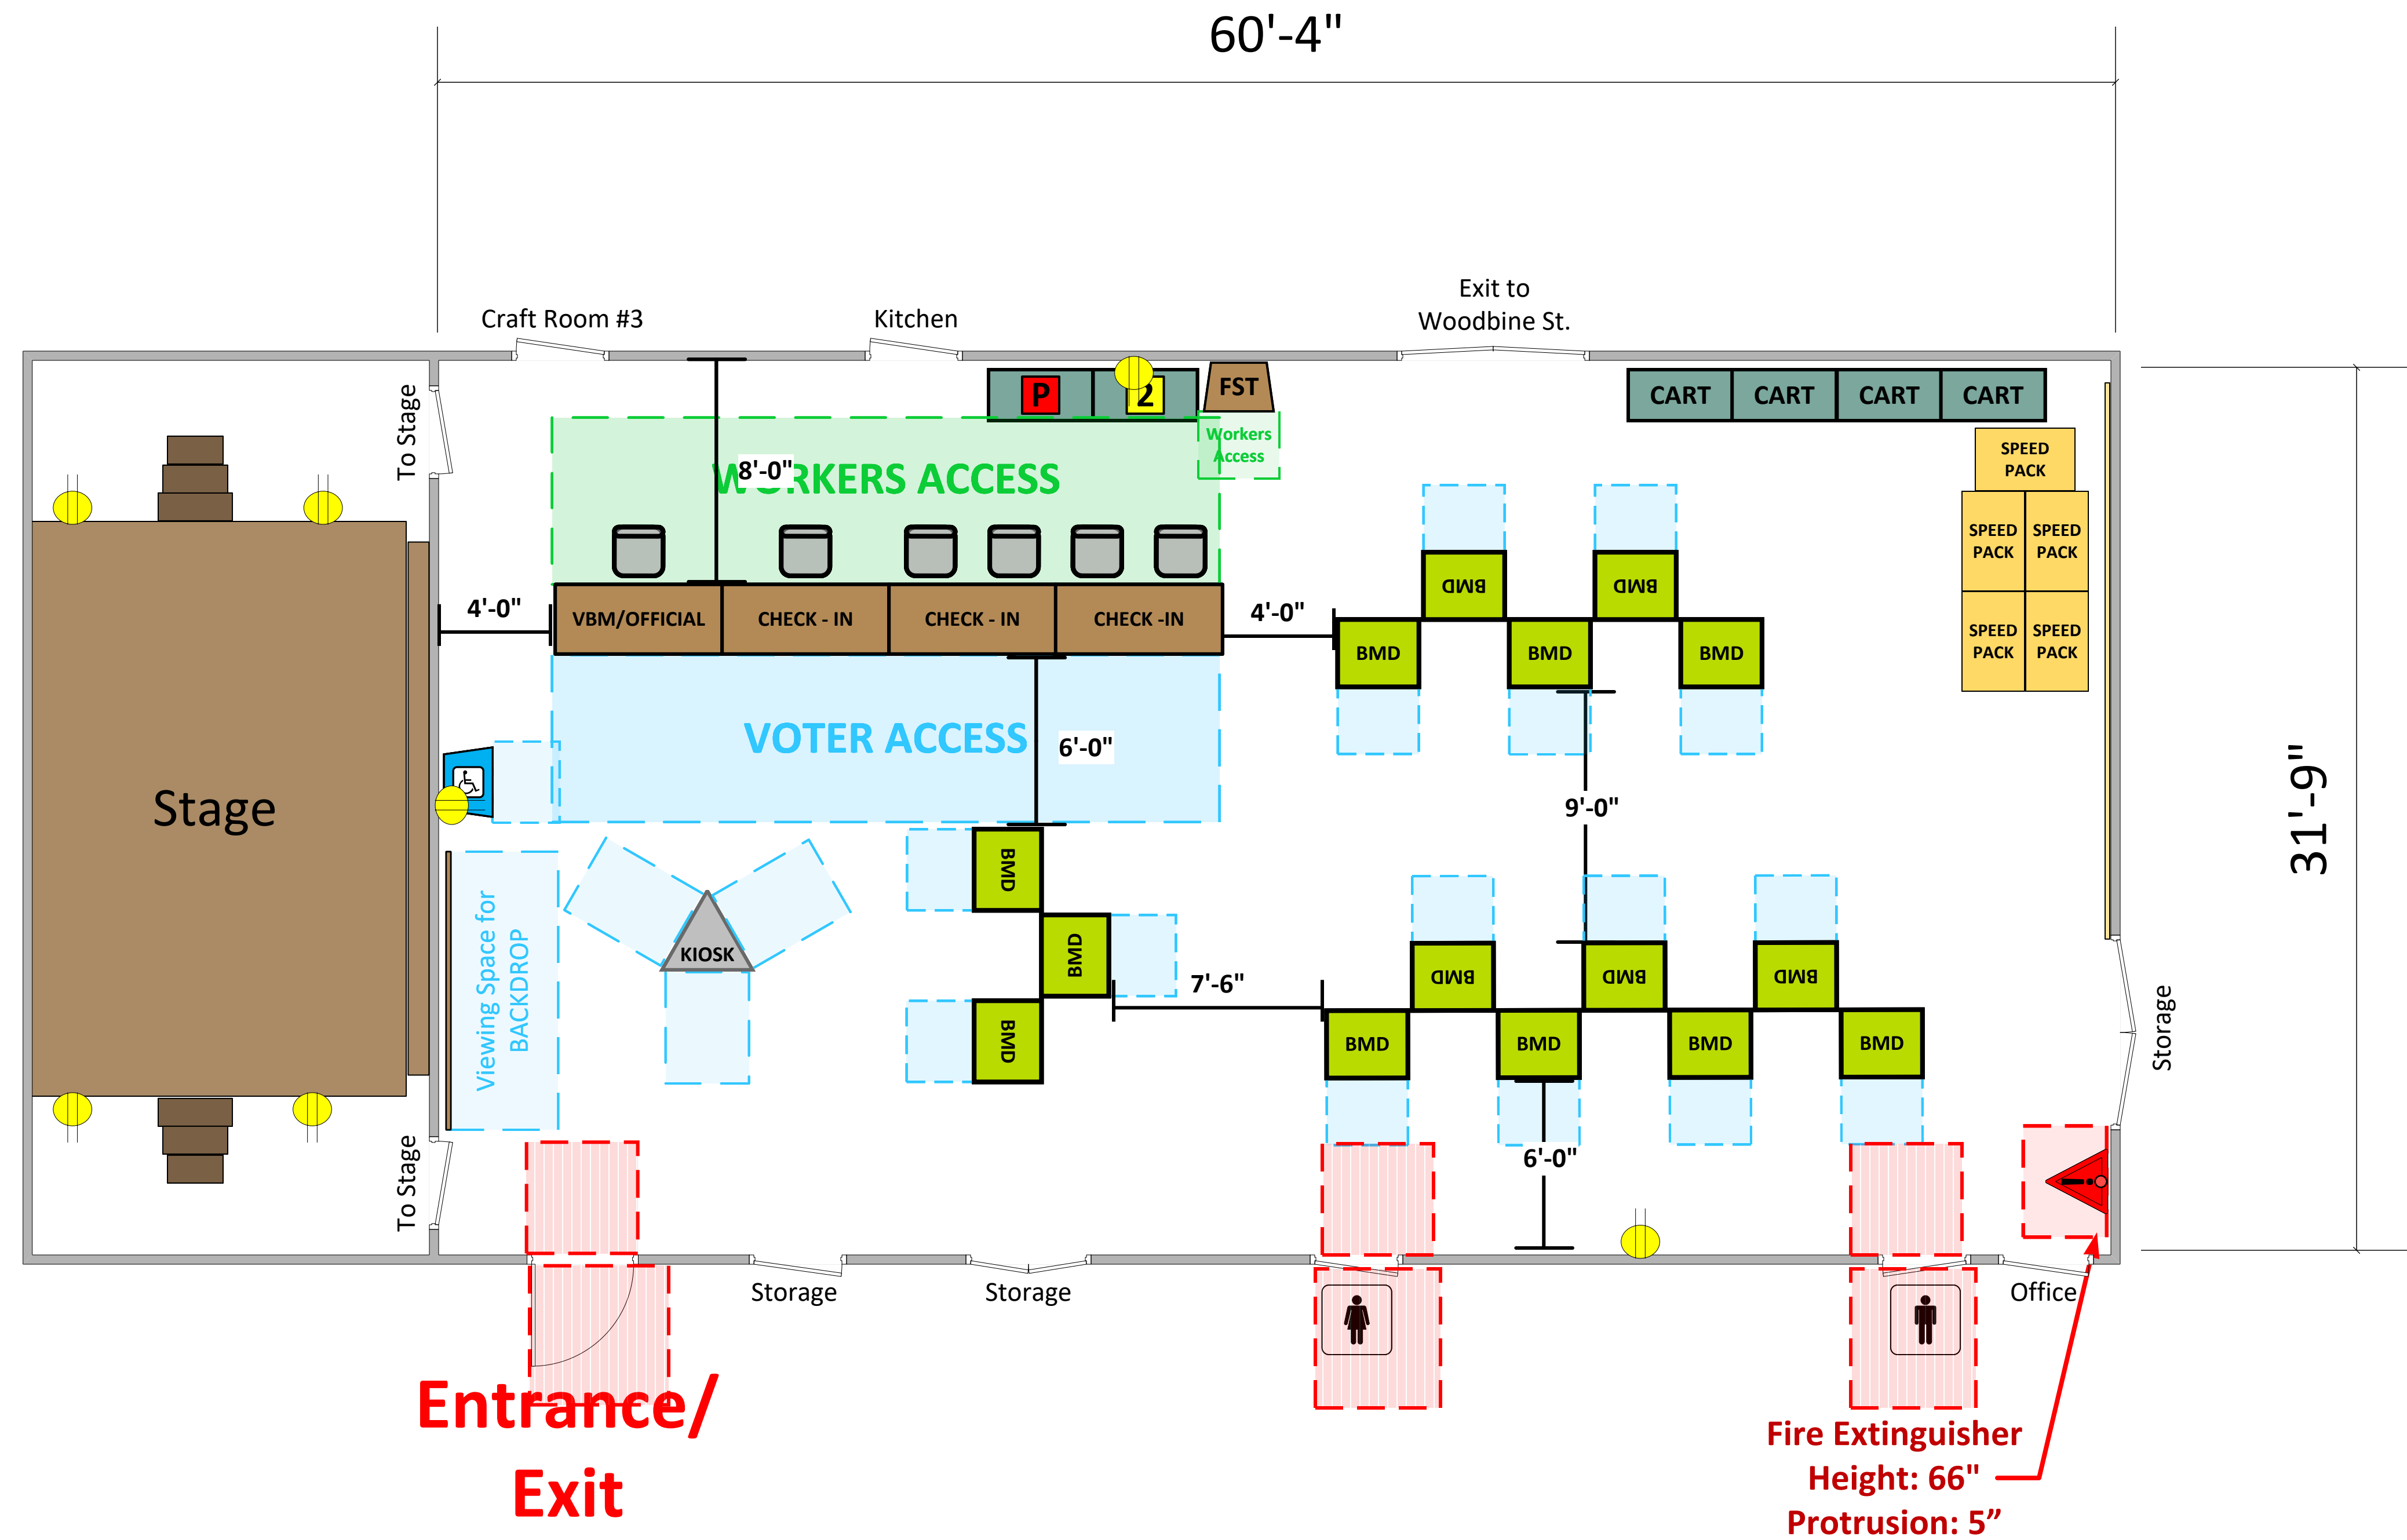

Auditorium and Stage (2,226 Usable Sq. Ft.)

LEGEND

Room Size	Dimension: 60'4" x 31'9"	Sq. Ft: 2,226'
Floor Decals	15	
POWER OUTLET		
PROTRUDING OBJECT		
Do Not Block Area		

VCID 1859
Mar Vista Recreation Center

Equipment By: Jaime Young	Date: 1/7/24
Skeleton Drawn By: David Chaparro	Date: 01/27/2023
Scale: 1/4" inches = 1' Ft.	