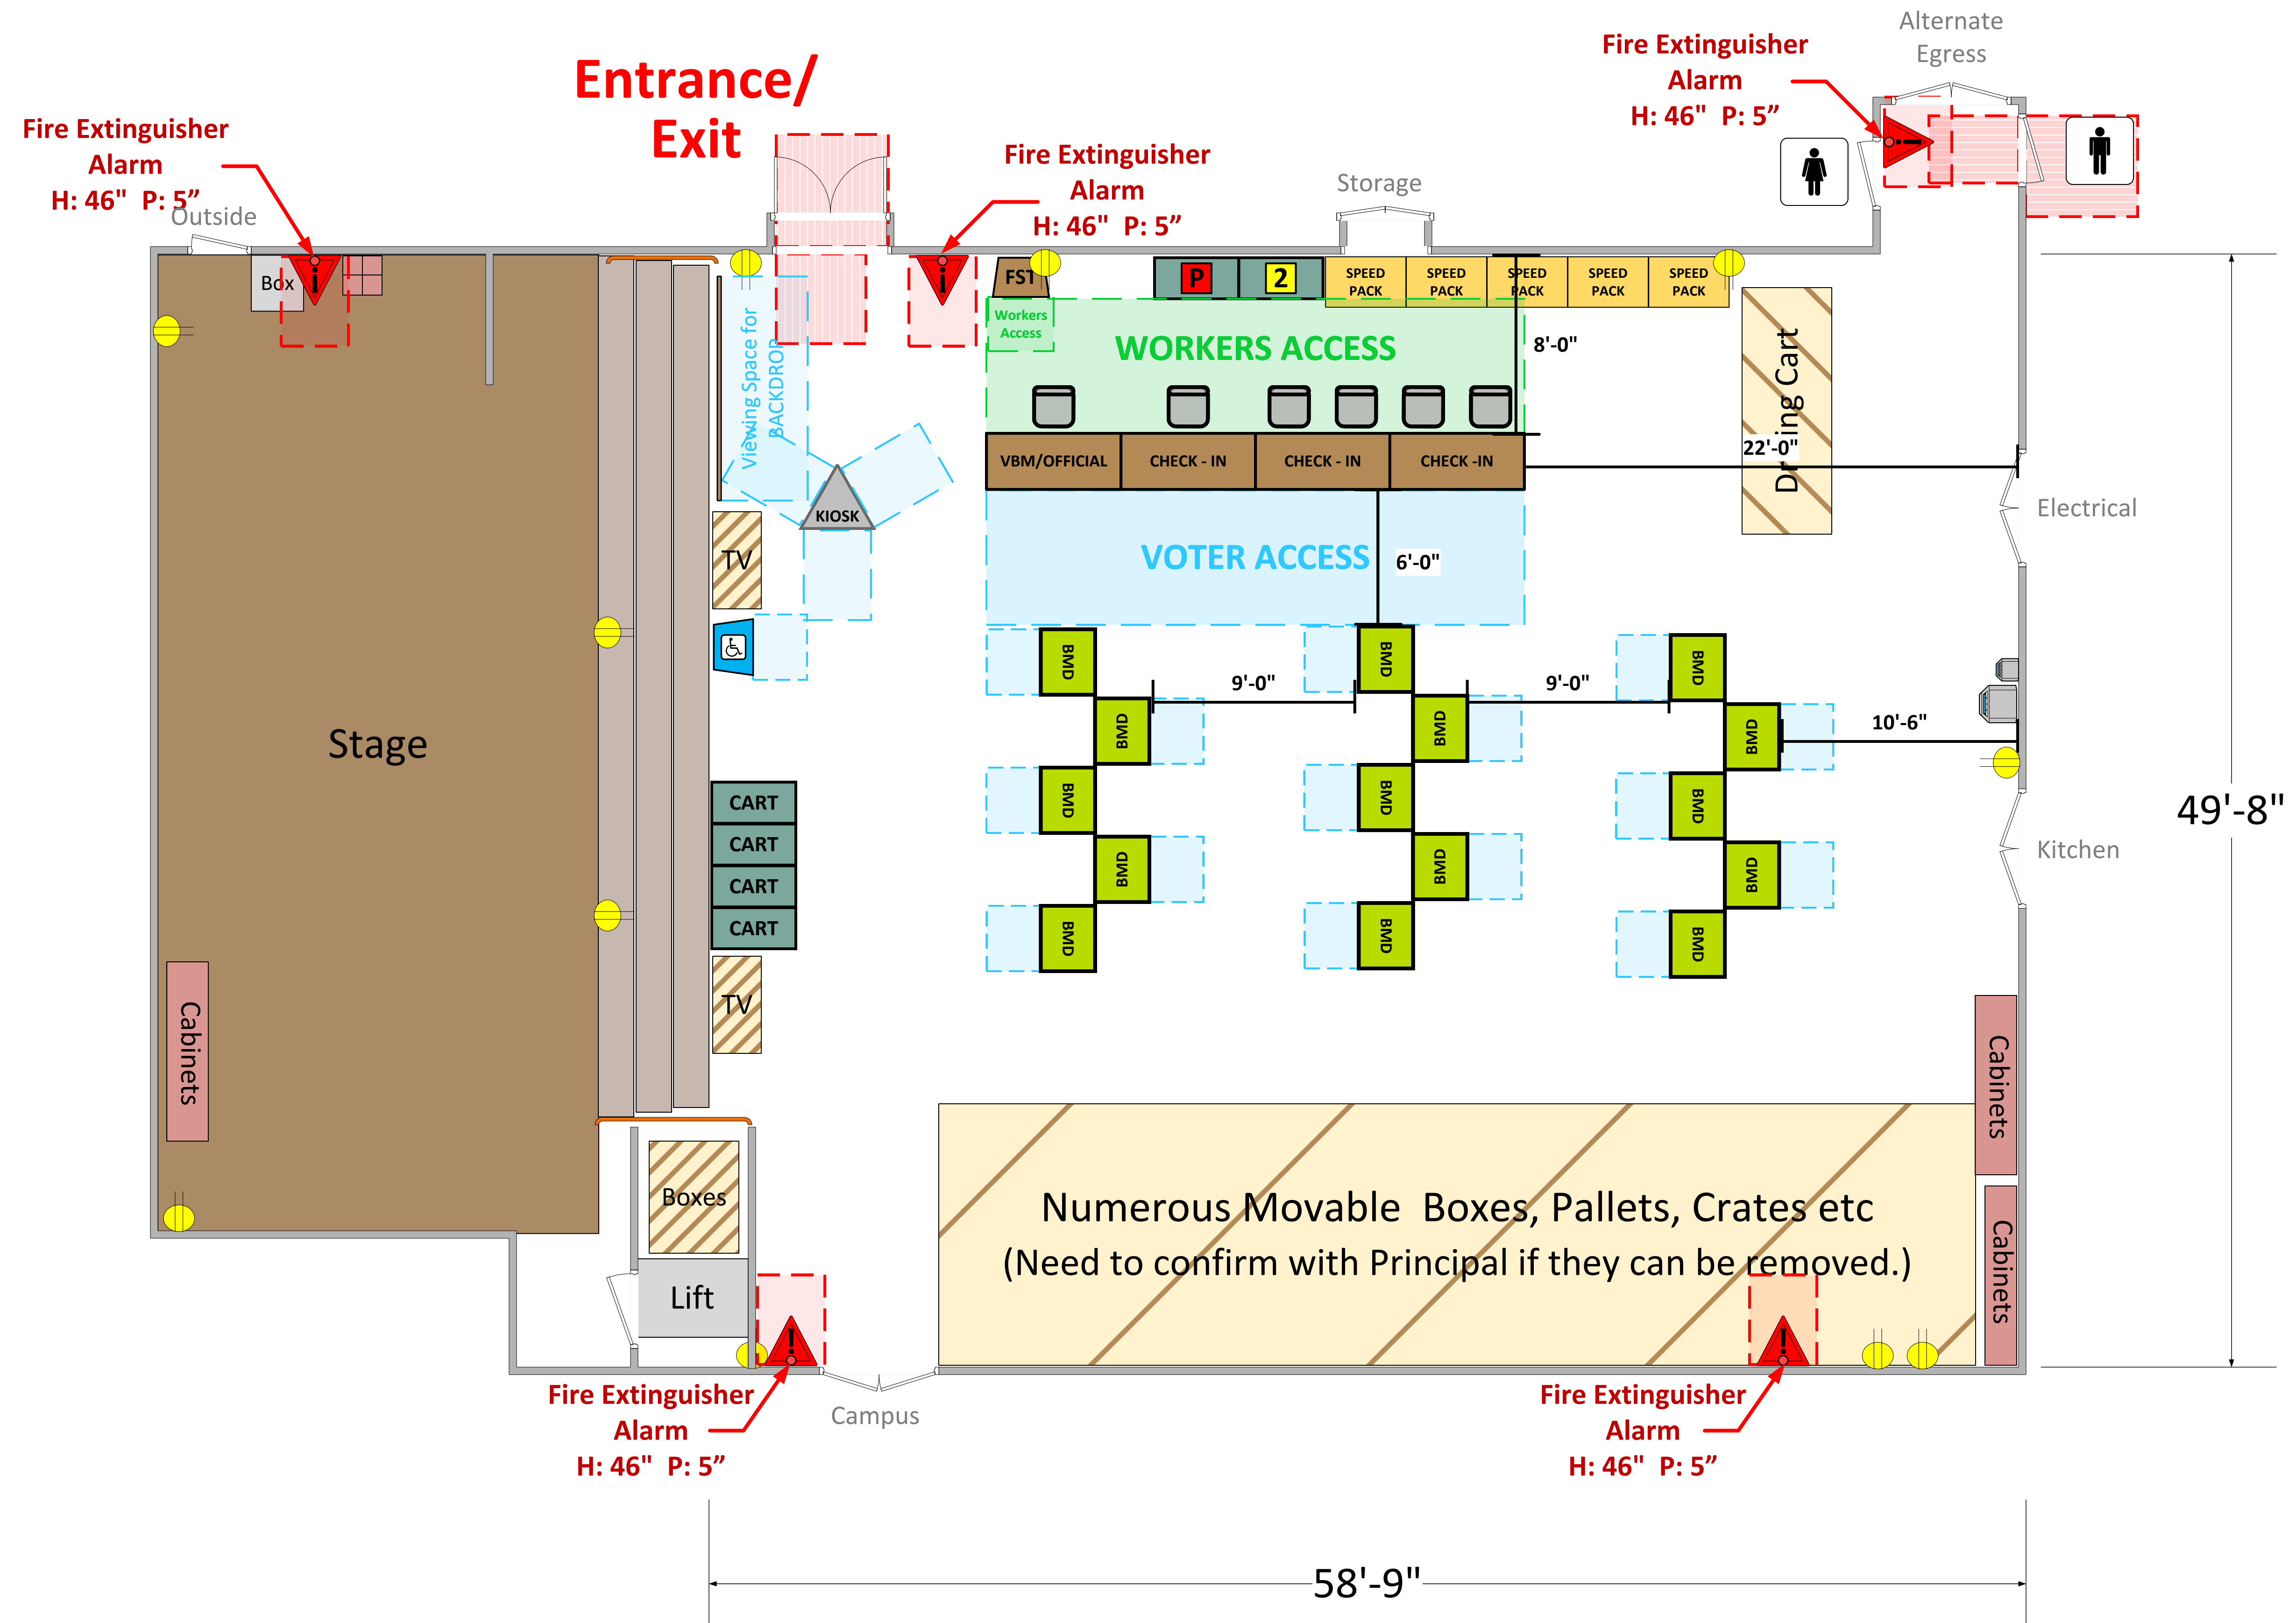

Multi-Purpose Room 56

(2,792 Usable Sq. Ft.)

LEGEND

Room Size	Dimension: 58'9" x 49'8"	Sq. Ft: 2,792'
Number of BMDs	15	
POWER OUTLET		
PROTRUDING OBJECT		
Do Not Block Area		

VCID 18613
Alternative Education Center

Each chair at a CHECK-IN station equals one ePollbook

Equipment By:	Date:
Jaime Young	02/06/24
Skeleton Drawn By:	Date:
David Chaparro	02/06/24
Scale:	1\4" inches = 1' Ft.