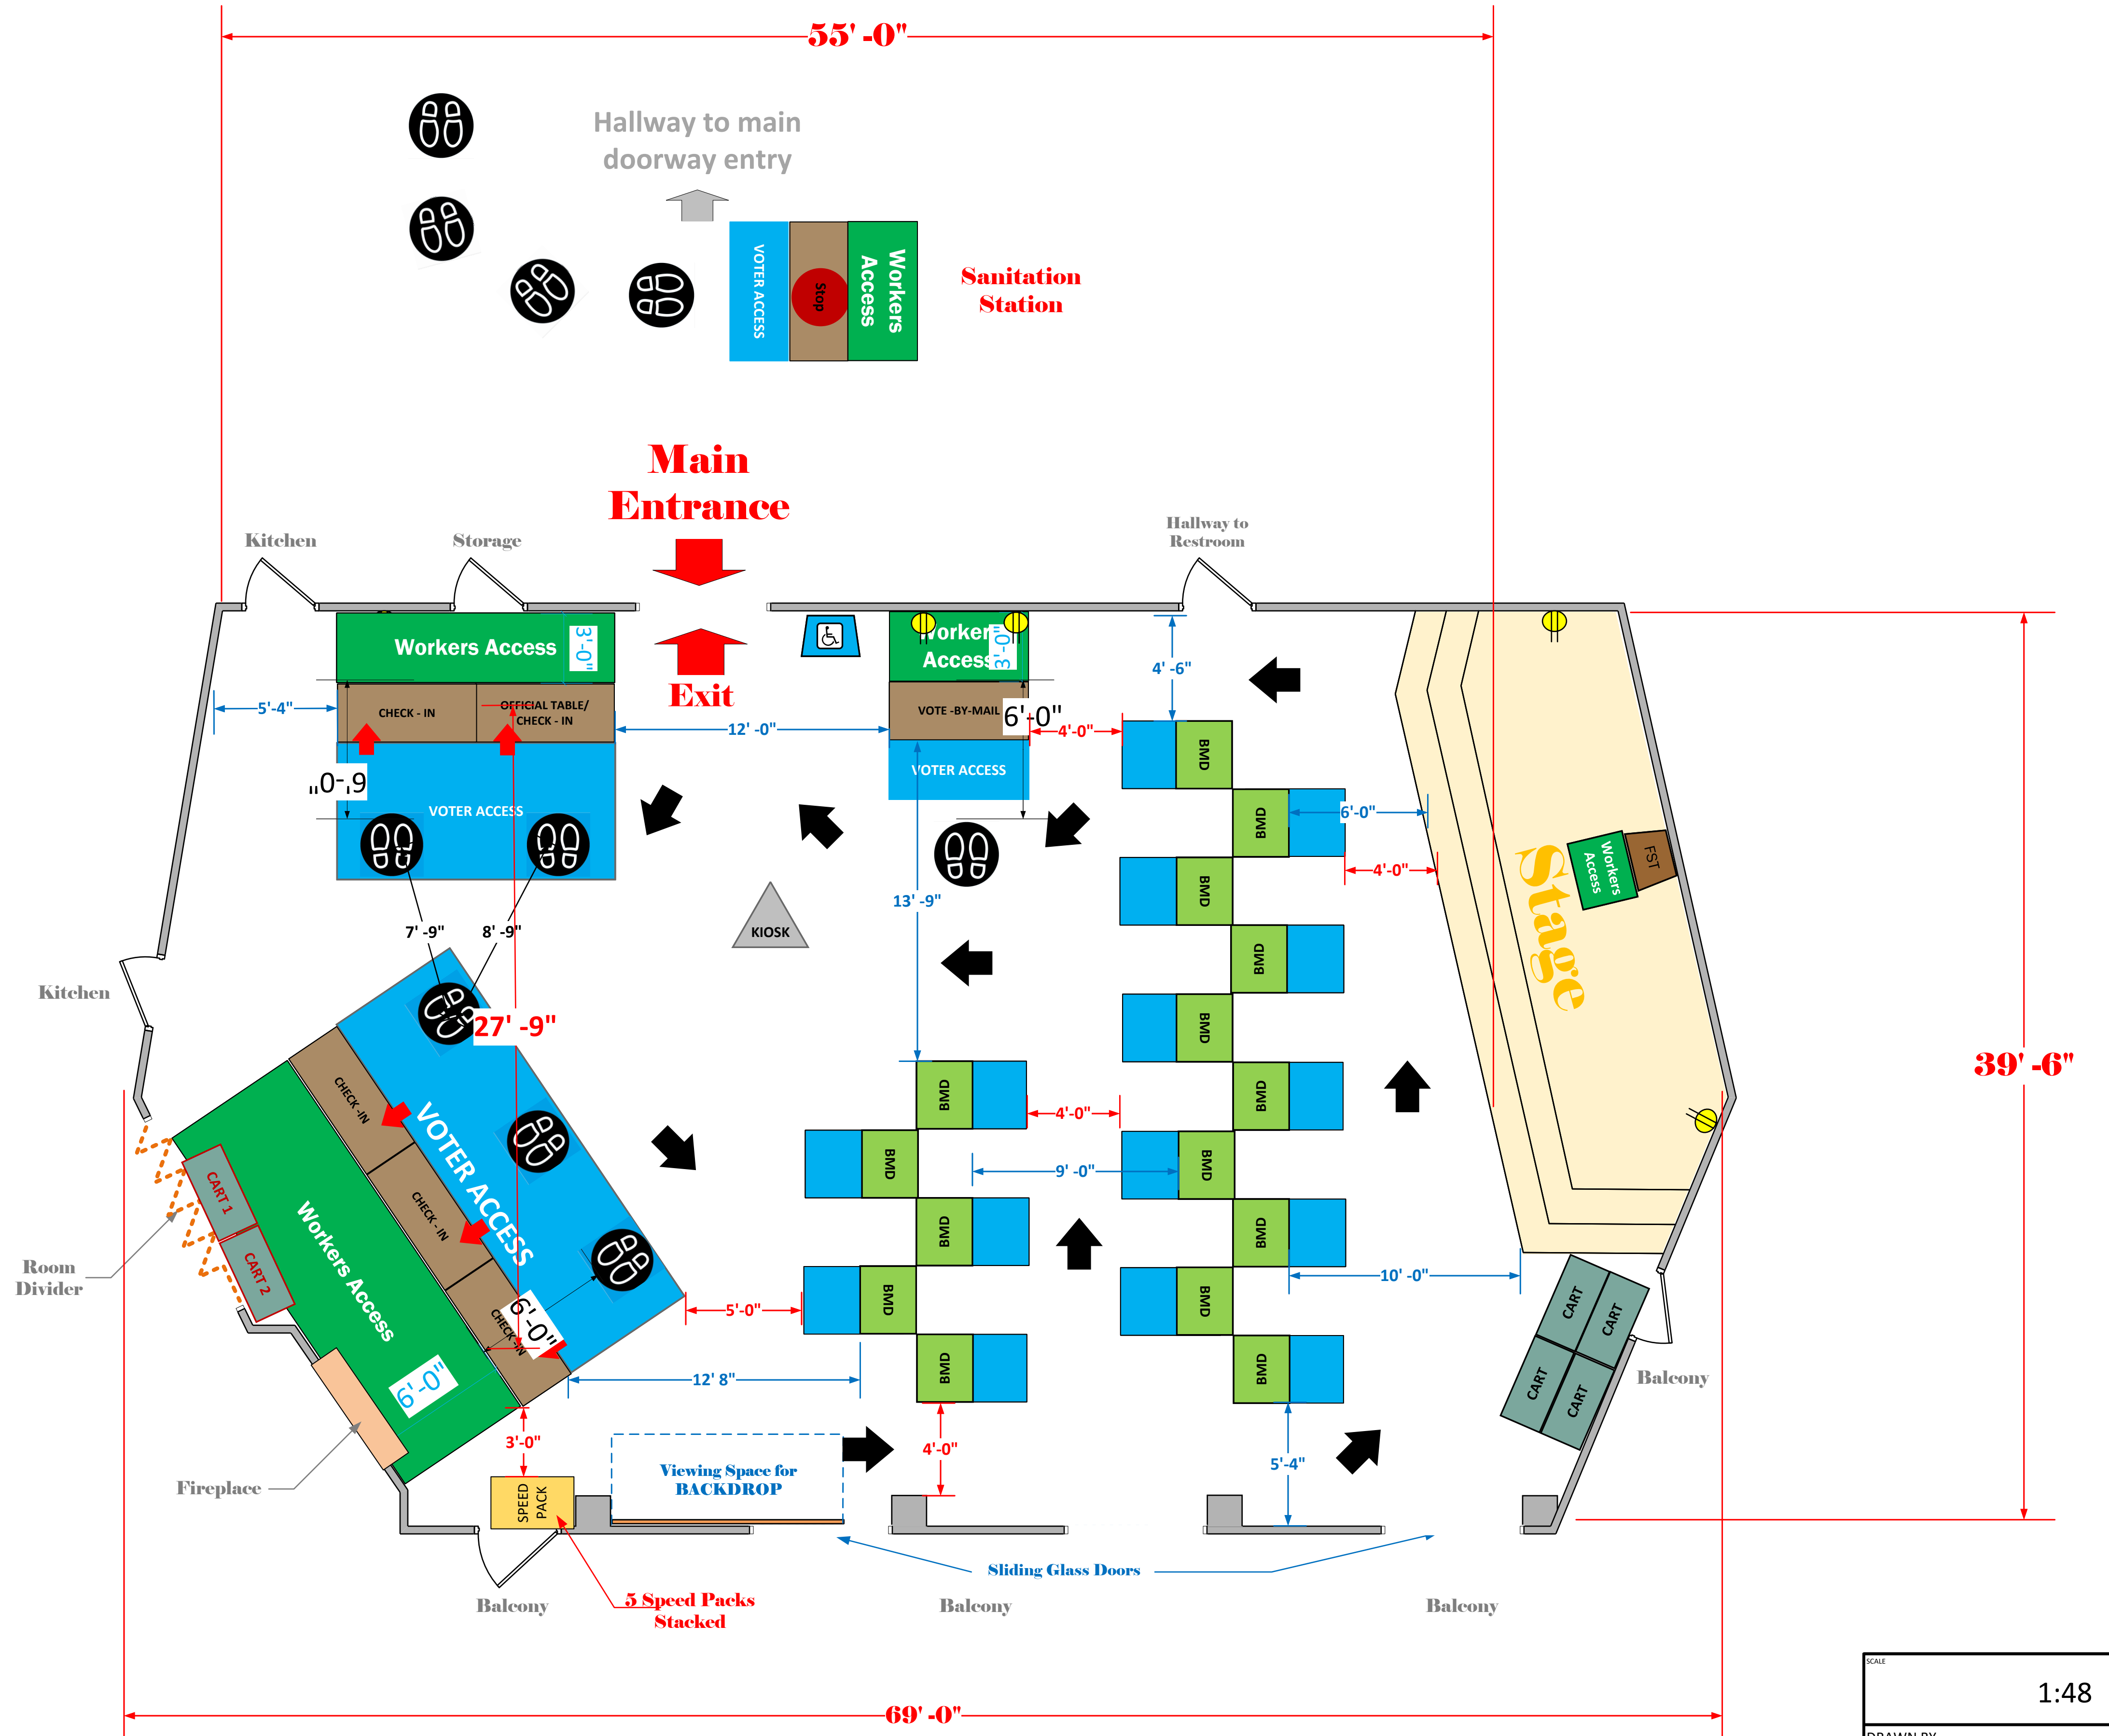

**Janes Hall
(2,172 Sq. Ft.)**

LEGEND

Room Size	Dimension: 39' x 55'	Sq. Ft.: 2,172
EPB	Primary: 5	Secondary: PENDING
BMD	Total: 15	Actual: 15
Circuits	Total: PENDING	Usable: PENDING
Floor Decals		
BALLOT MARKING DEVICE		
CHECK IN TABLE		
BMD CART		
BACKDROP		
KIOSK		
POWER OUTLET		
PROTRUDING OBJECT		
ROUTER		
POWER CORDS		

TITLE
**Pacific Palisades Presbyterian
Church # 18636**

SCALE	1:48
DRAWN BY	ROY WELCH