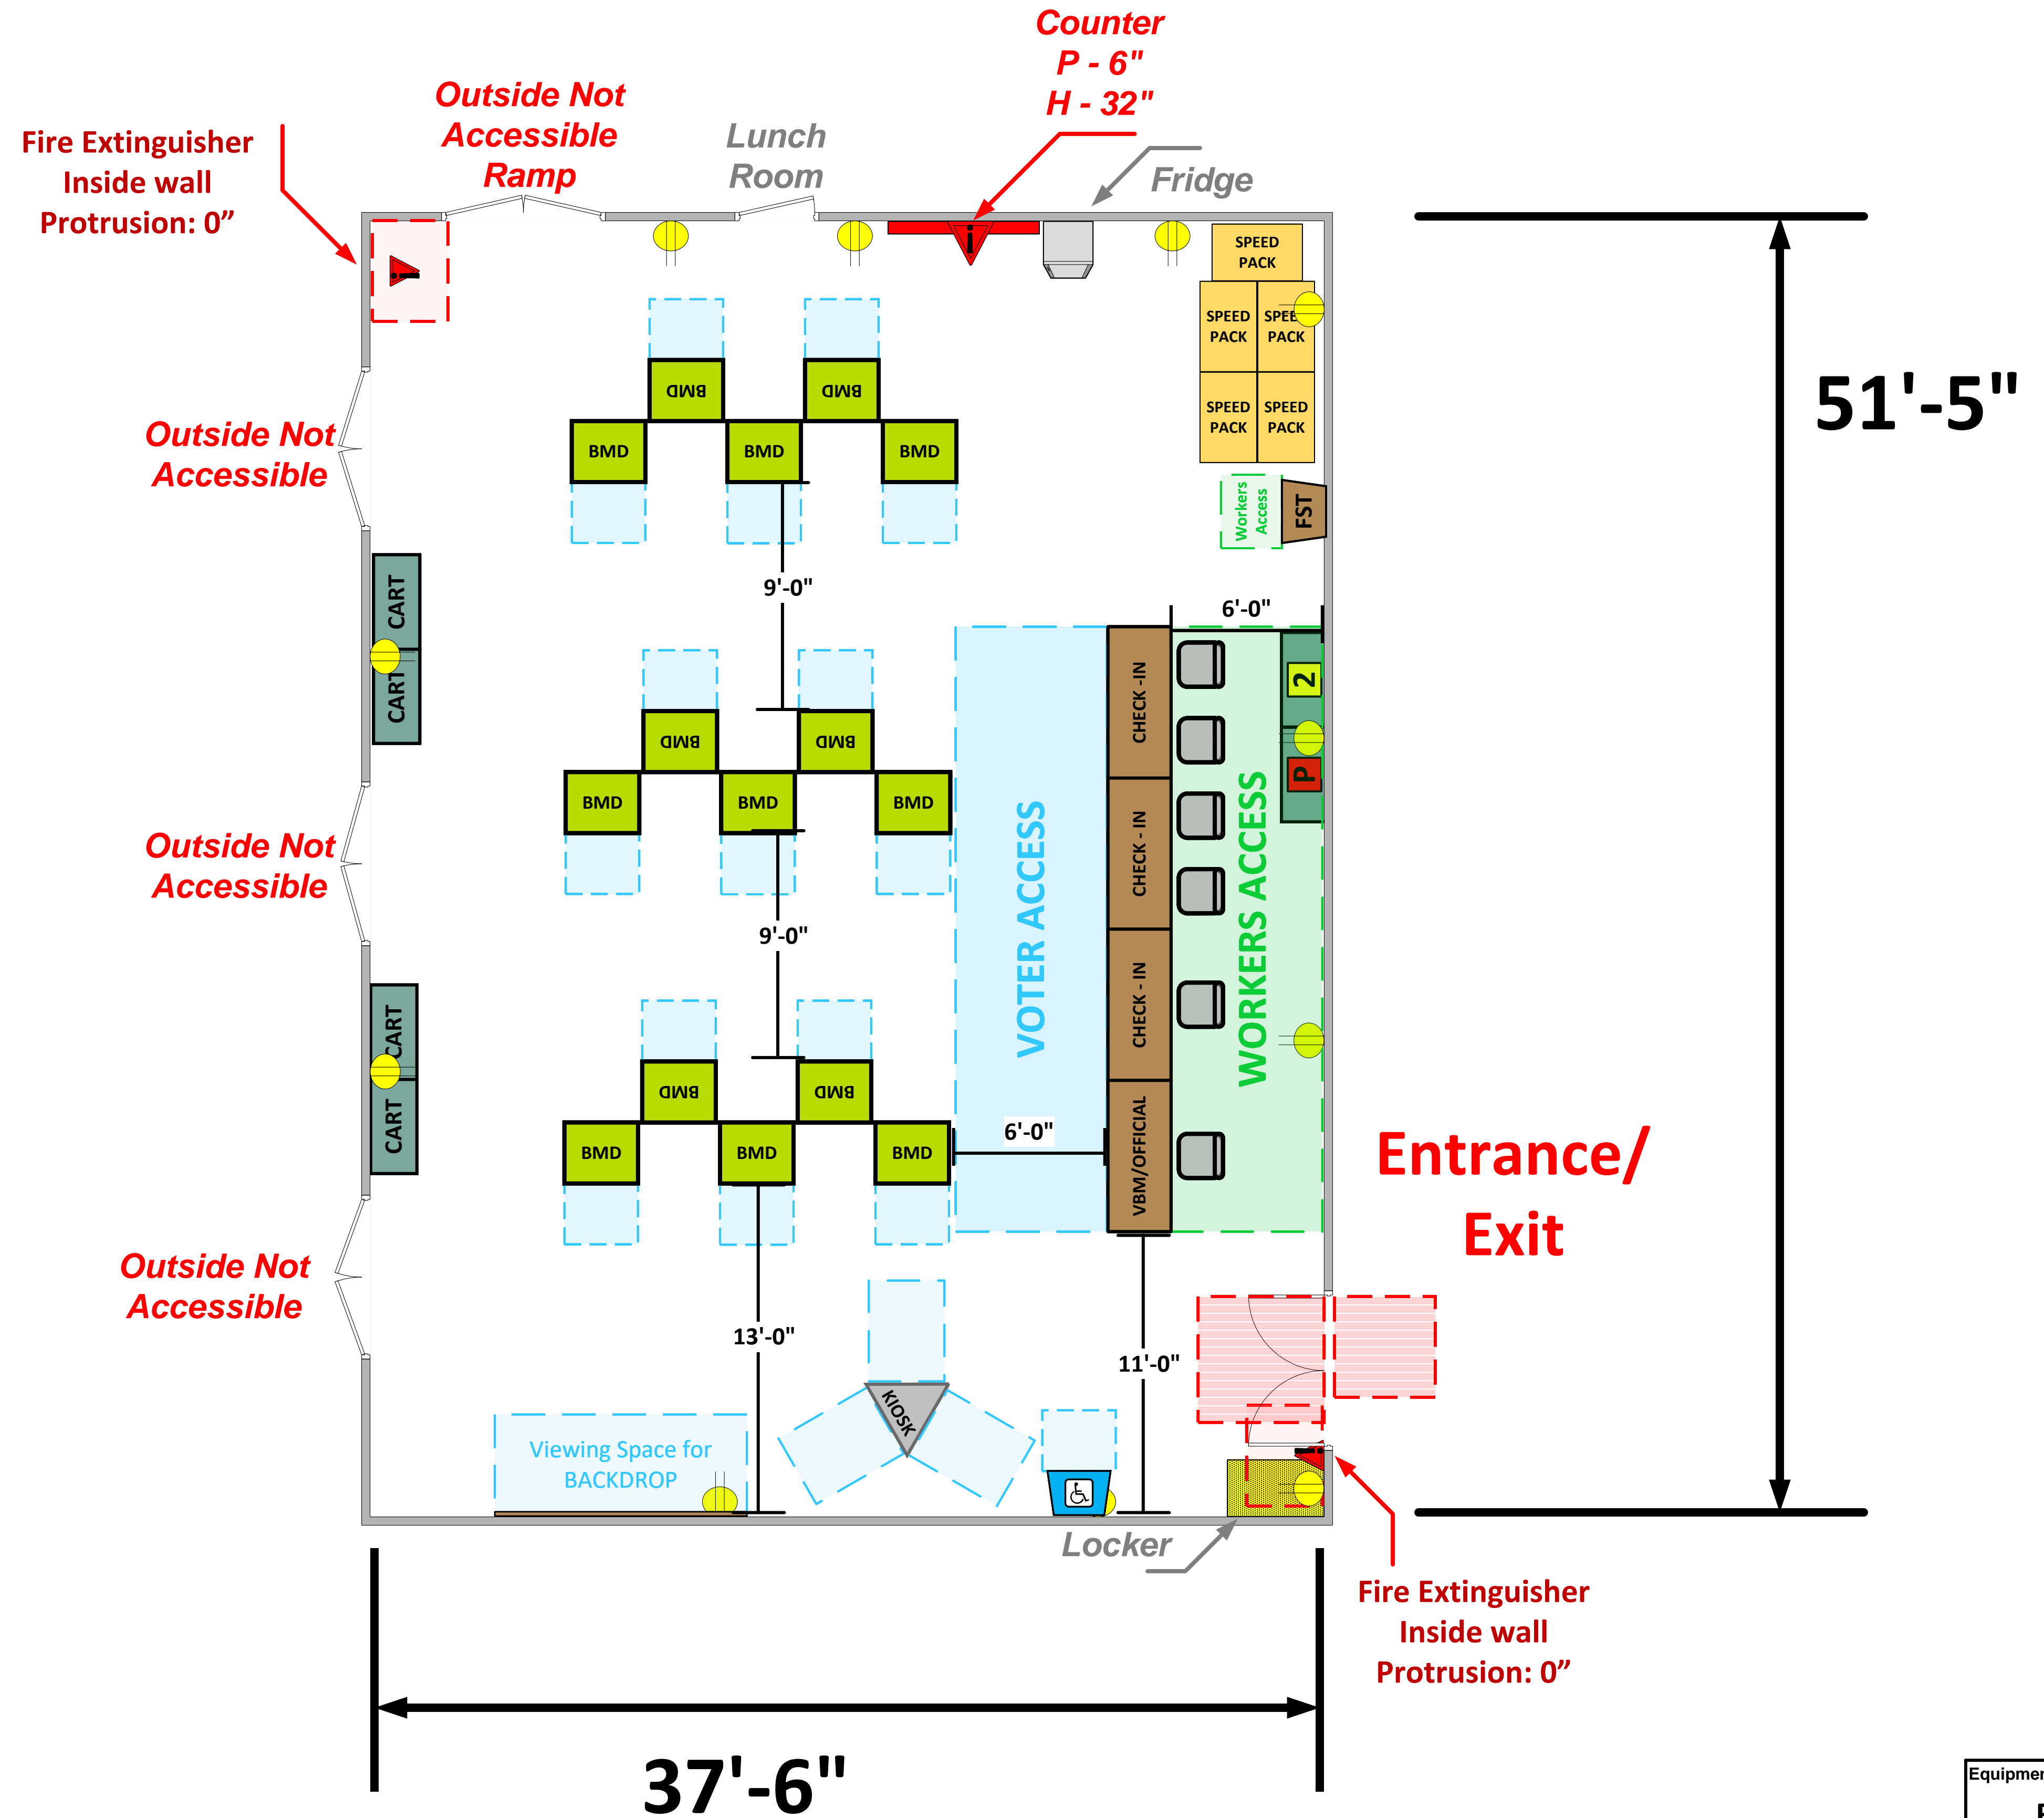

MPR

(1,928 Sq. Ft.)

LEGEND

Room Size	Dimension: 37'6"x51'5"	Sq. Ft: 1,928
Number of BMDs	15	
POWER OUTLET		
PROTRUDING OBJECT		
Do Not Block Area		

TITLE
VCID 18637
Armo Ellen Ochoa

Each chair at a CHECK-IN station equals one ePollbook

Equipment By: Ryan Rivas	Date: 01/24/24
Skeleton Drawn By: Jonathan Gonzalez	Date: 12/13/2023
Scale: 1/4" inches = 1' Ft.	