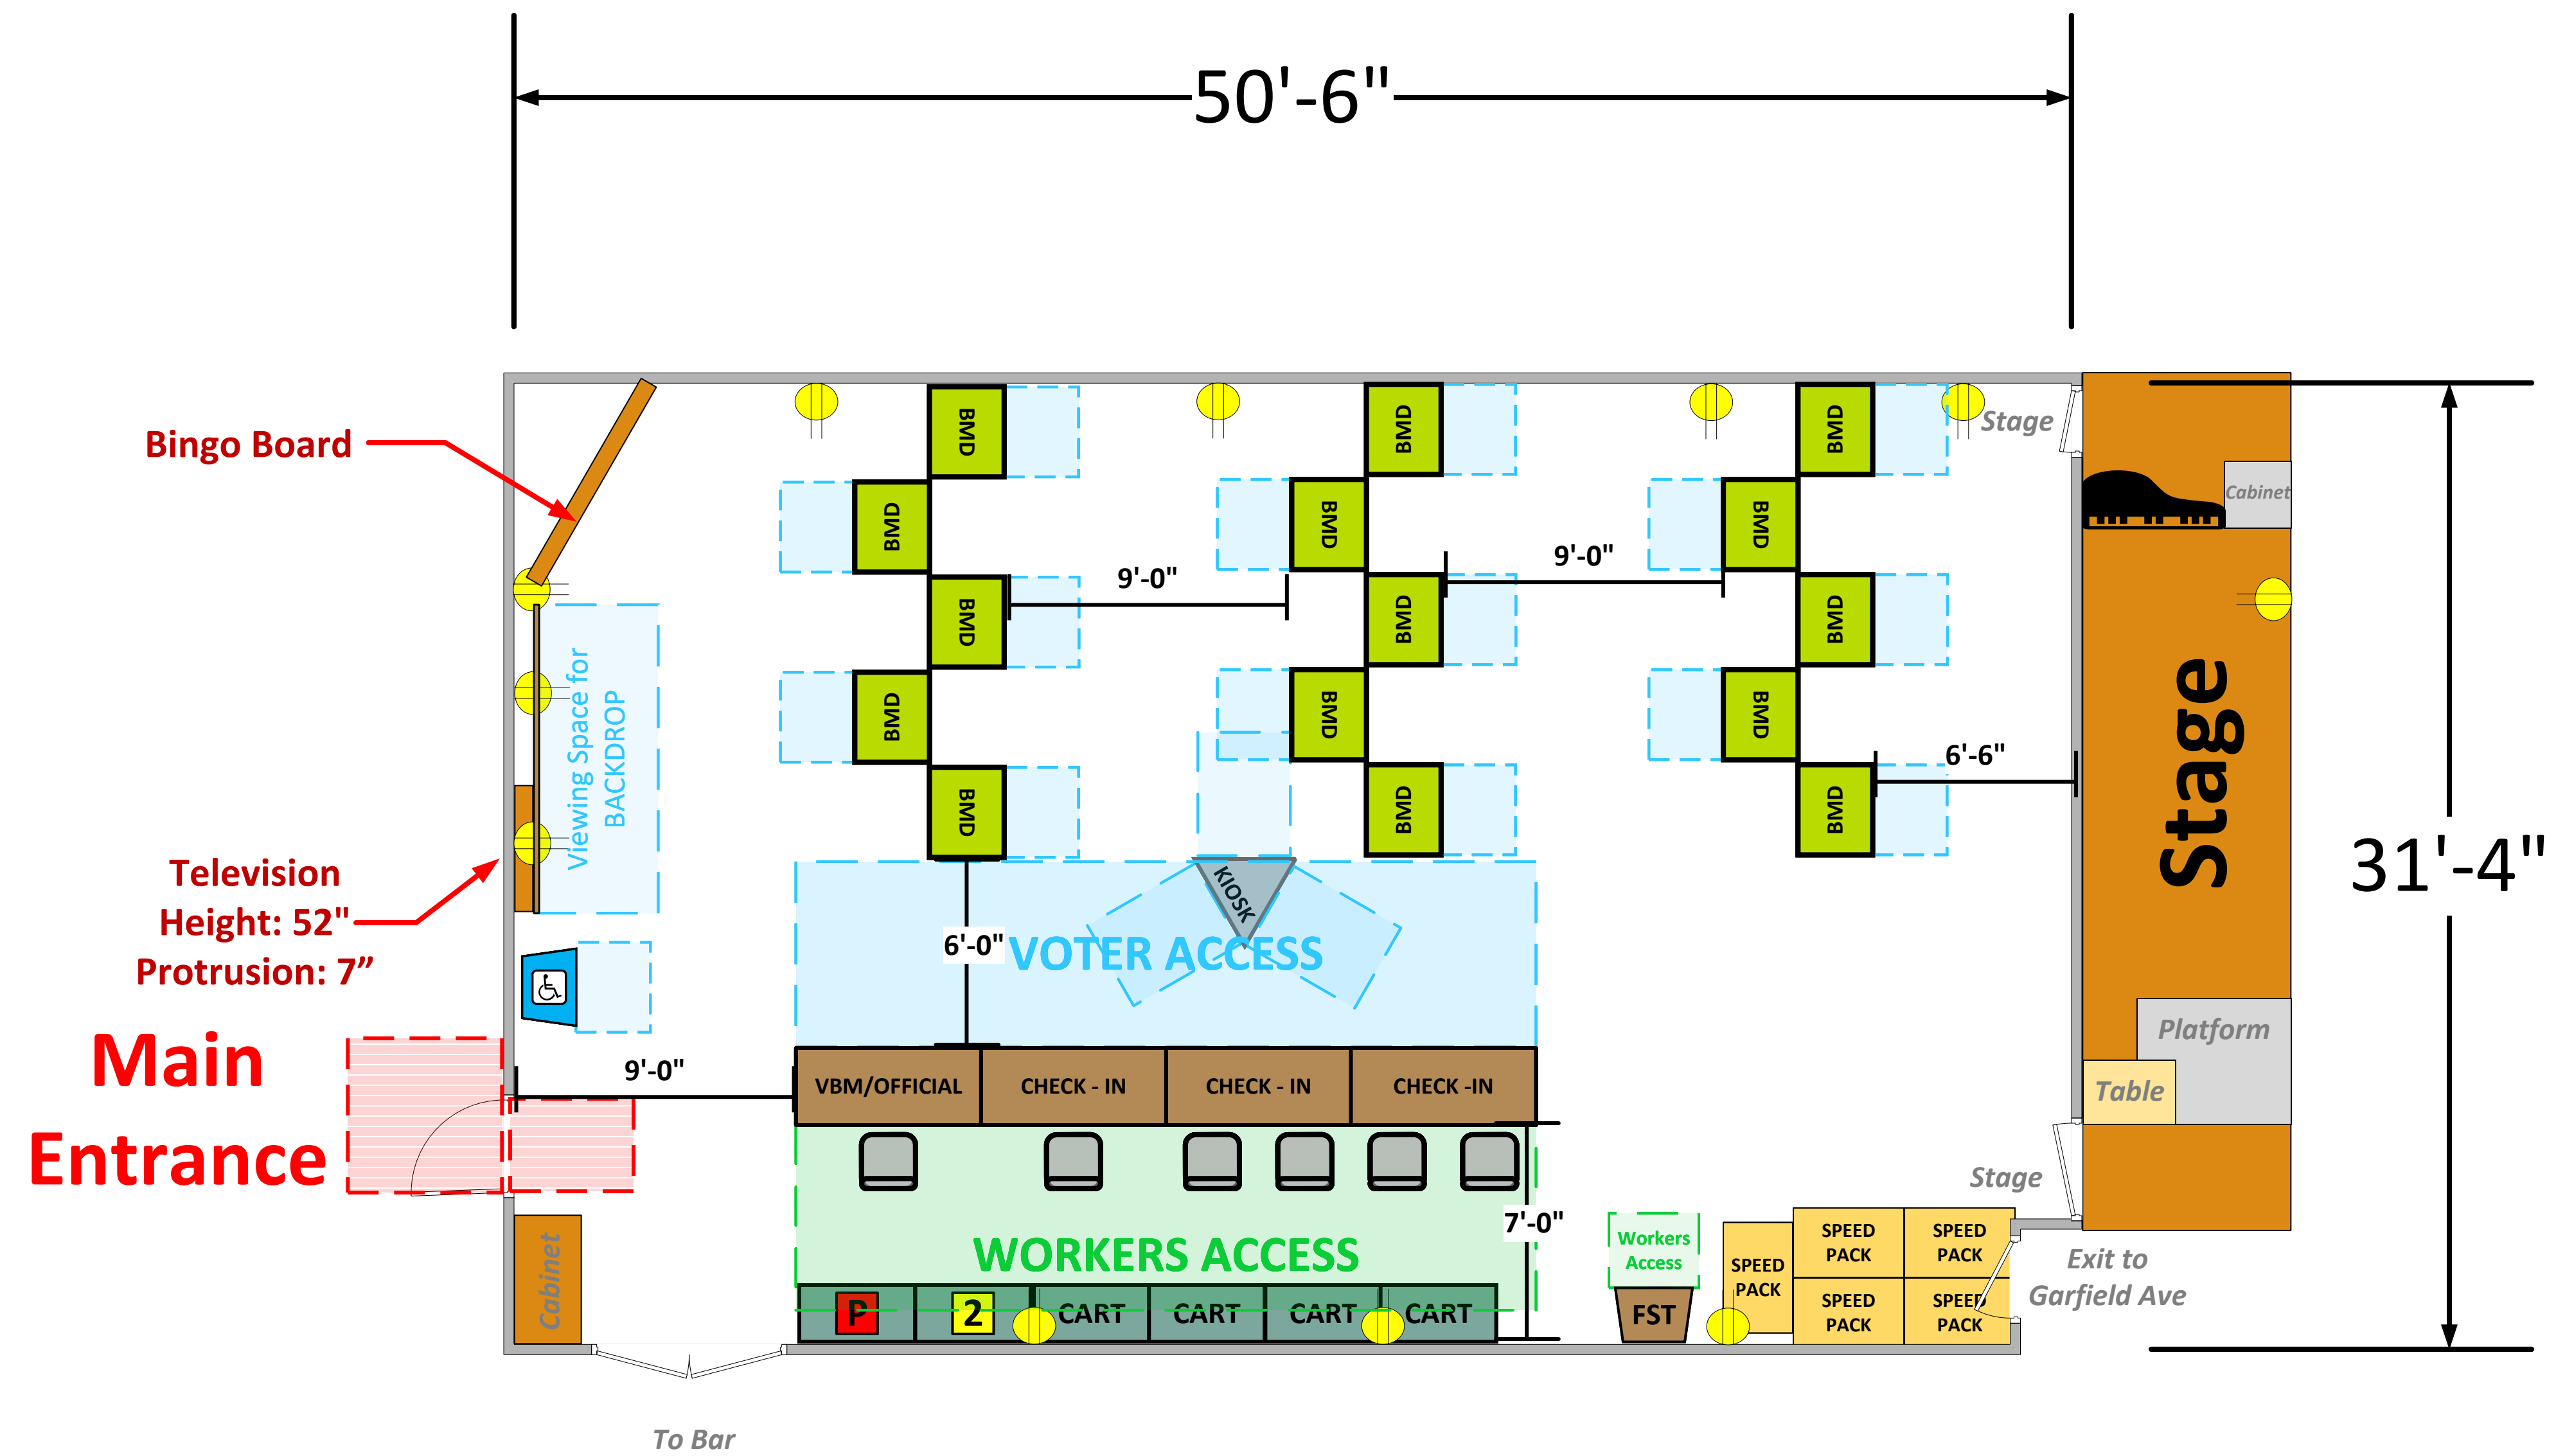

# Lodge Hall

## (1,582 Usable Sq. Ft.)

### LEGEND

Room Size	Dimension: 50' 6" x 31' 4"	Sq. Ft: 1,582
Number of BMDs	15	
POWER OUTLET		
PROTRUDING OBJECT		
Do Not Block Area		

**VCID 18649**  
**Moose Family Center**

*Each chair at a CHECK-IN station equals one ePollbook*

Equipment By: <b>Ryan Rivas</b>	Date: <b>01/24/24</b>
Skeleton Drawn By: <b>Scott Taylor</b>	Date: <b>01/12/24</b>
Scale: <b>1/4" inches = 1' Ft.</b>	