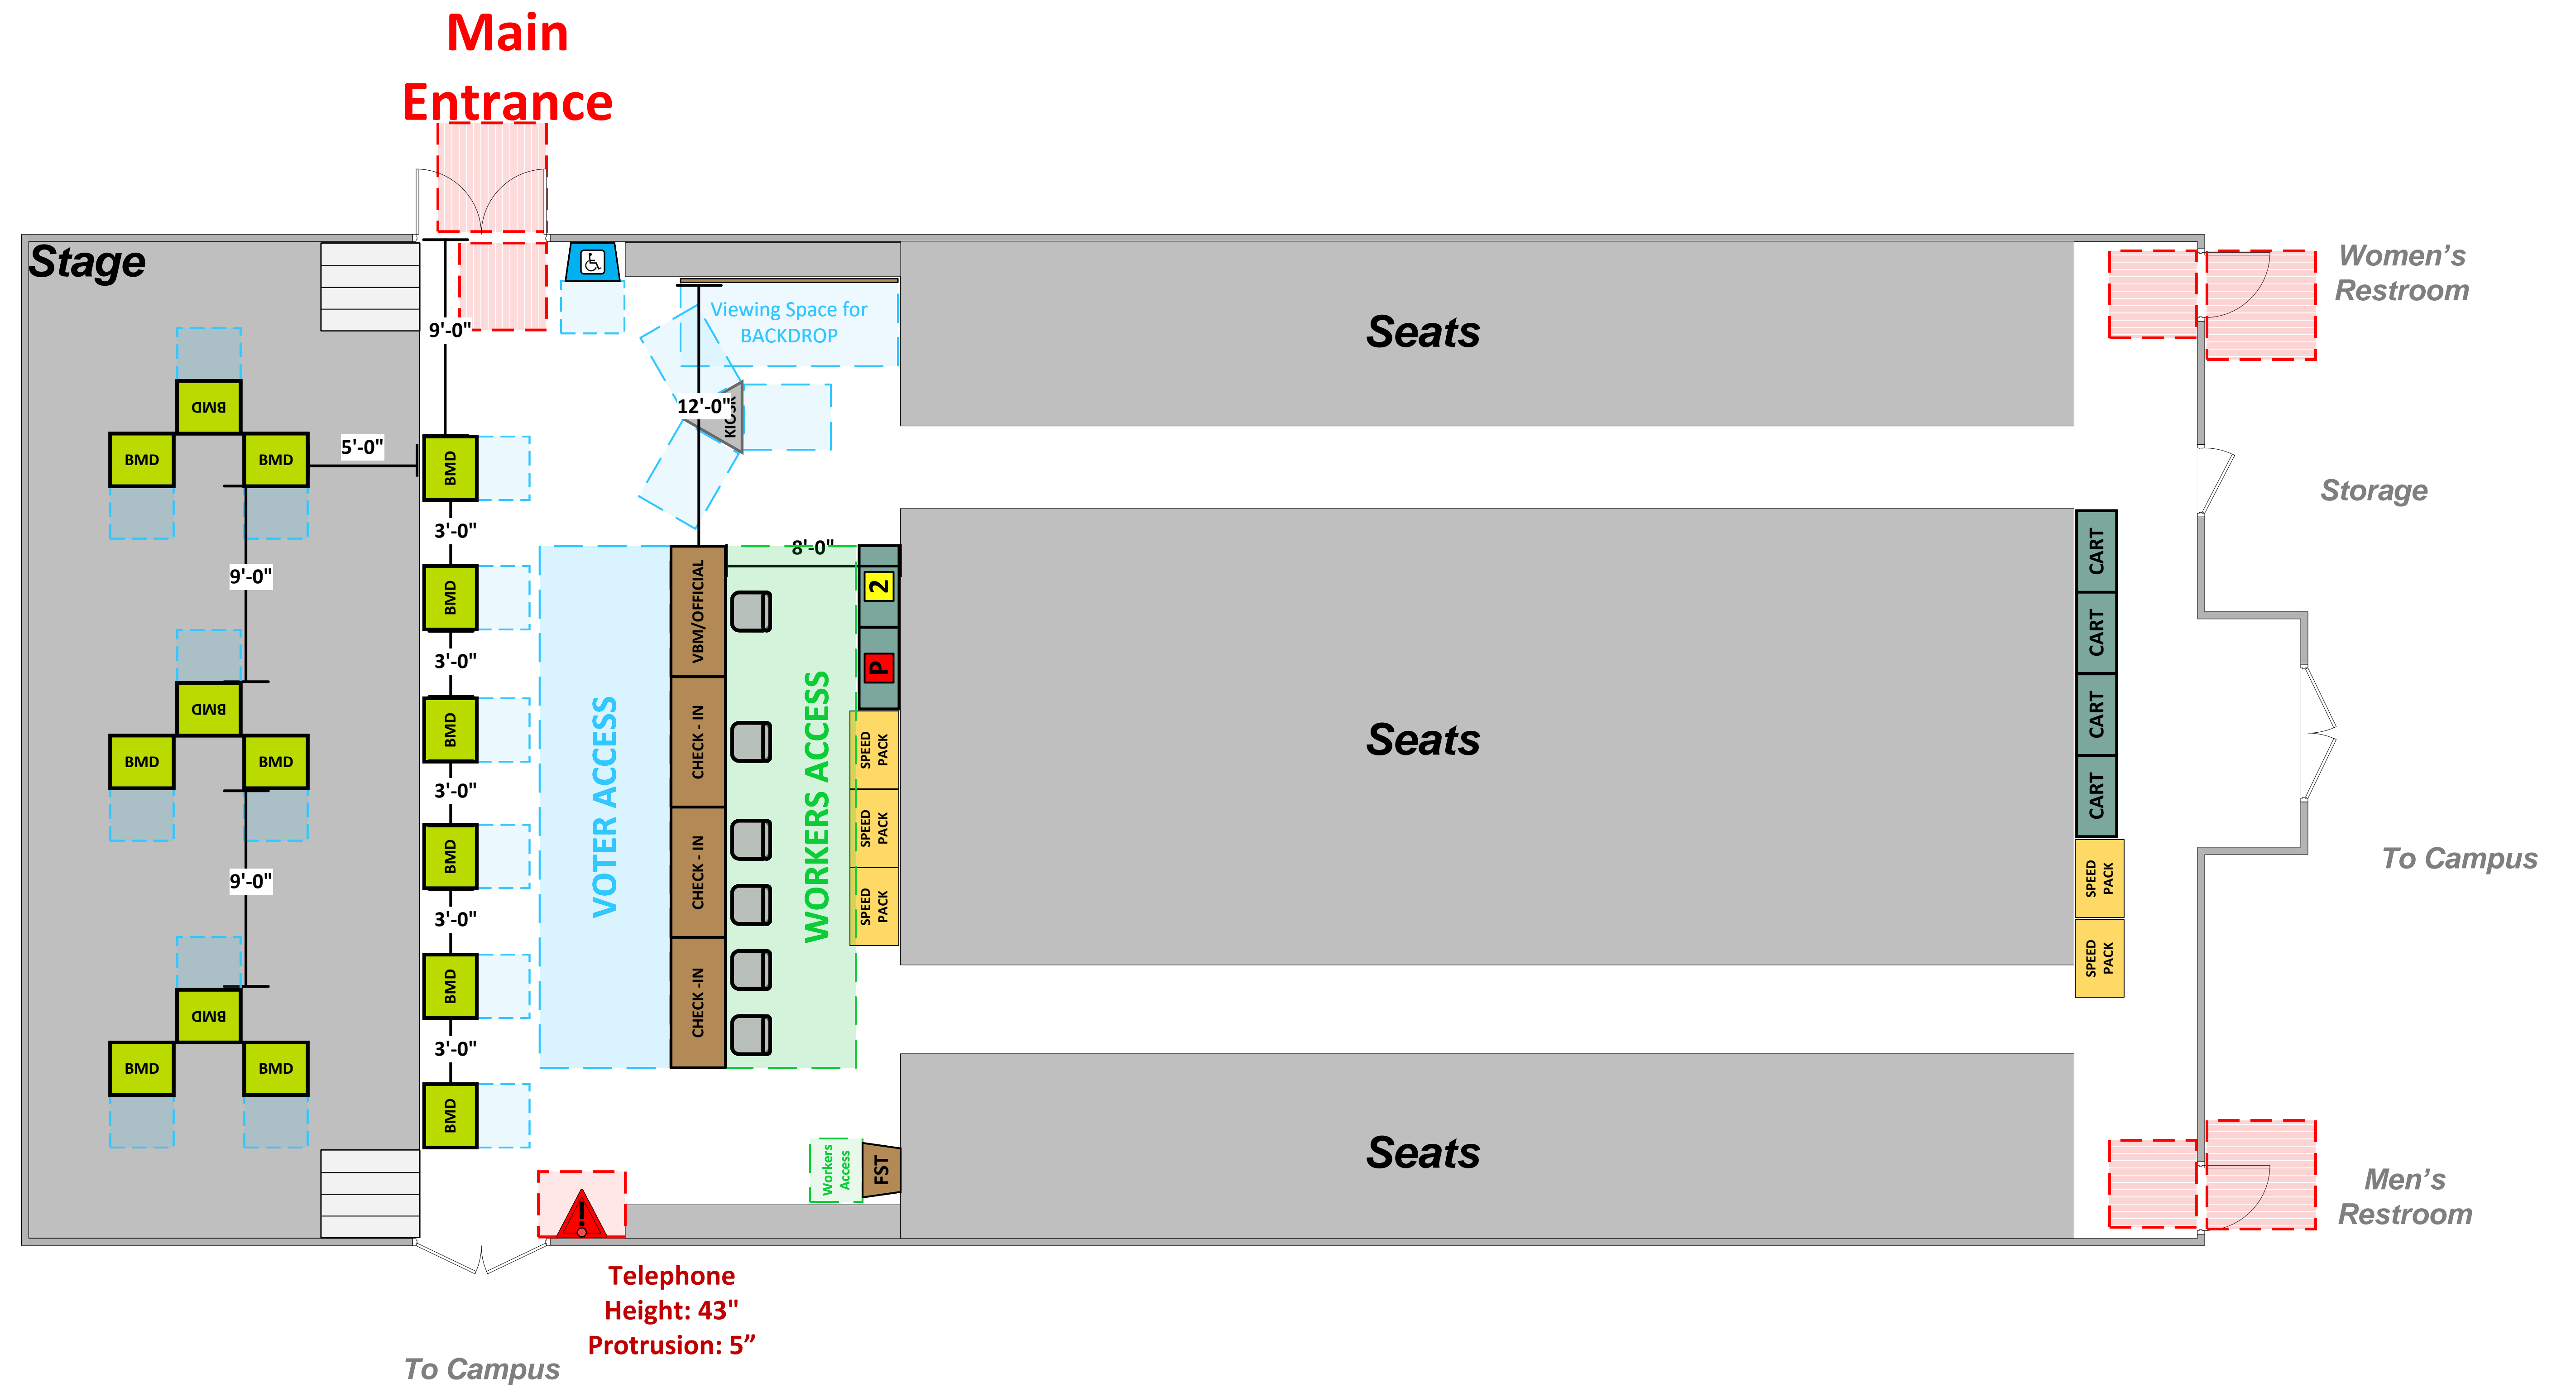

Auditorium (1,360 Sq. Ft.)

LEGEND

Room Size	Dimension: 99' X22'	Sq. Ft: 1,360
Number of BMDs	15	
POWER OUTLET		
PROTRUDING OBJECT		
Do Not Block Area		

To Campus

Telephone
Height: 43"
Protrusion: 5"

VCID 1873
Marvin Ave Elementary School

Each chair at a CHECK-IN station equals one ePollbook

Equipment By: Dustin Fuller	Date: 01/17/2024
Skeleton Drawn By: Dustin Fuller	Date: 01/11/2024
Scale: 1/4" inches = 1' Ft.	