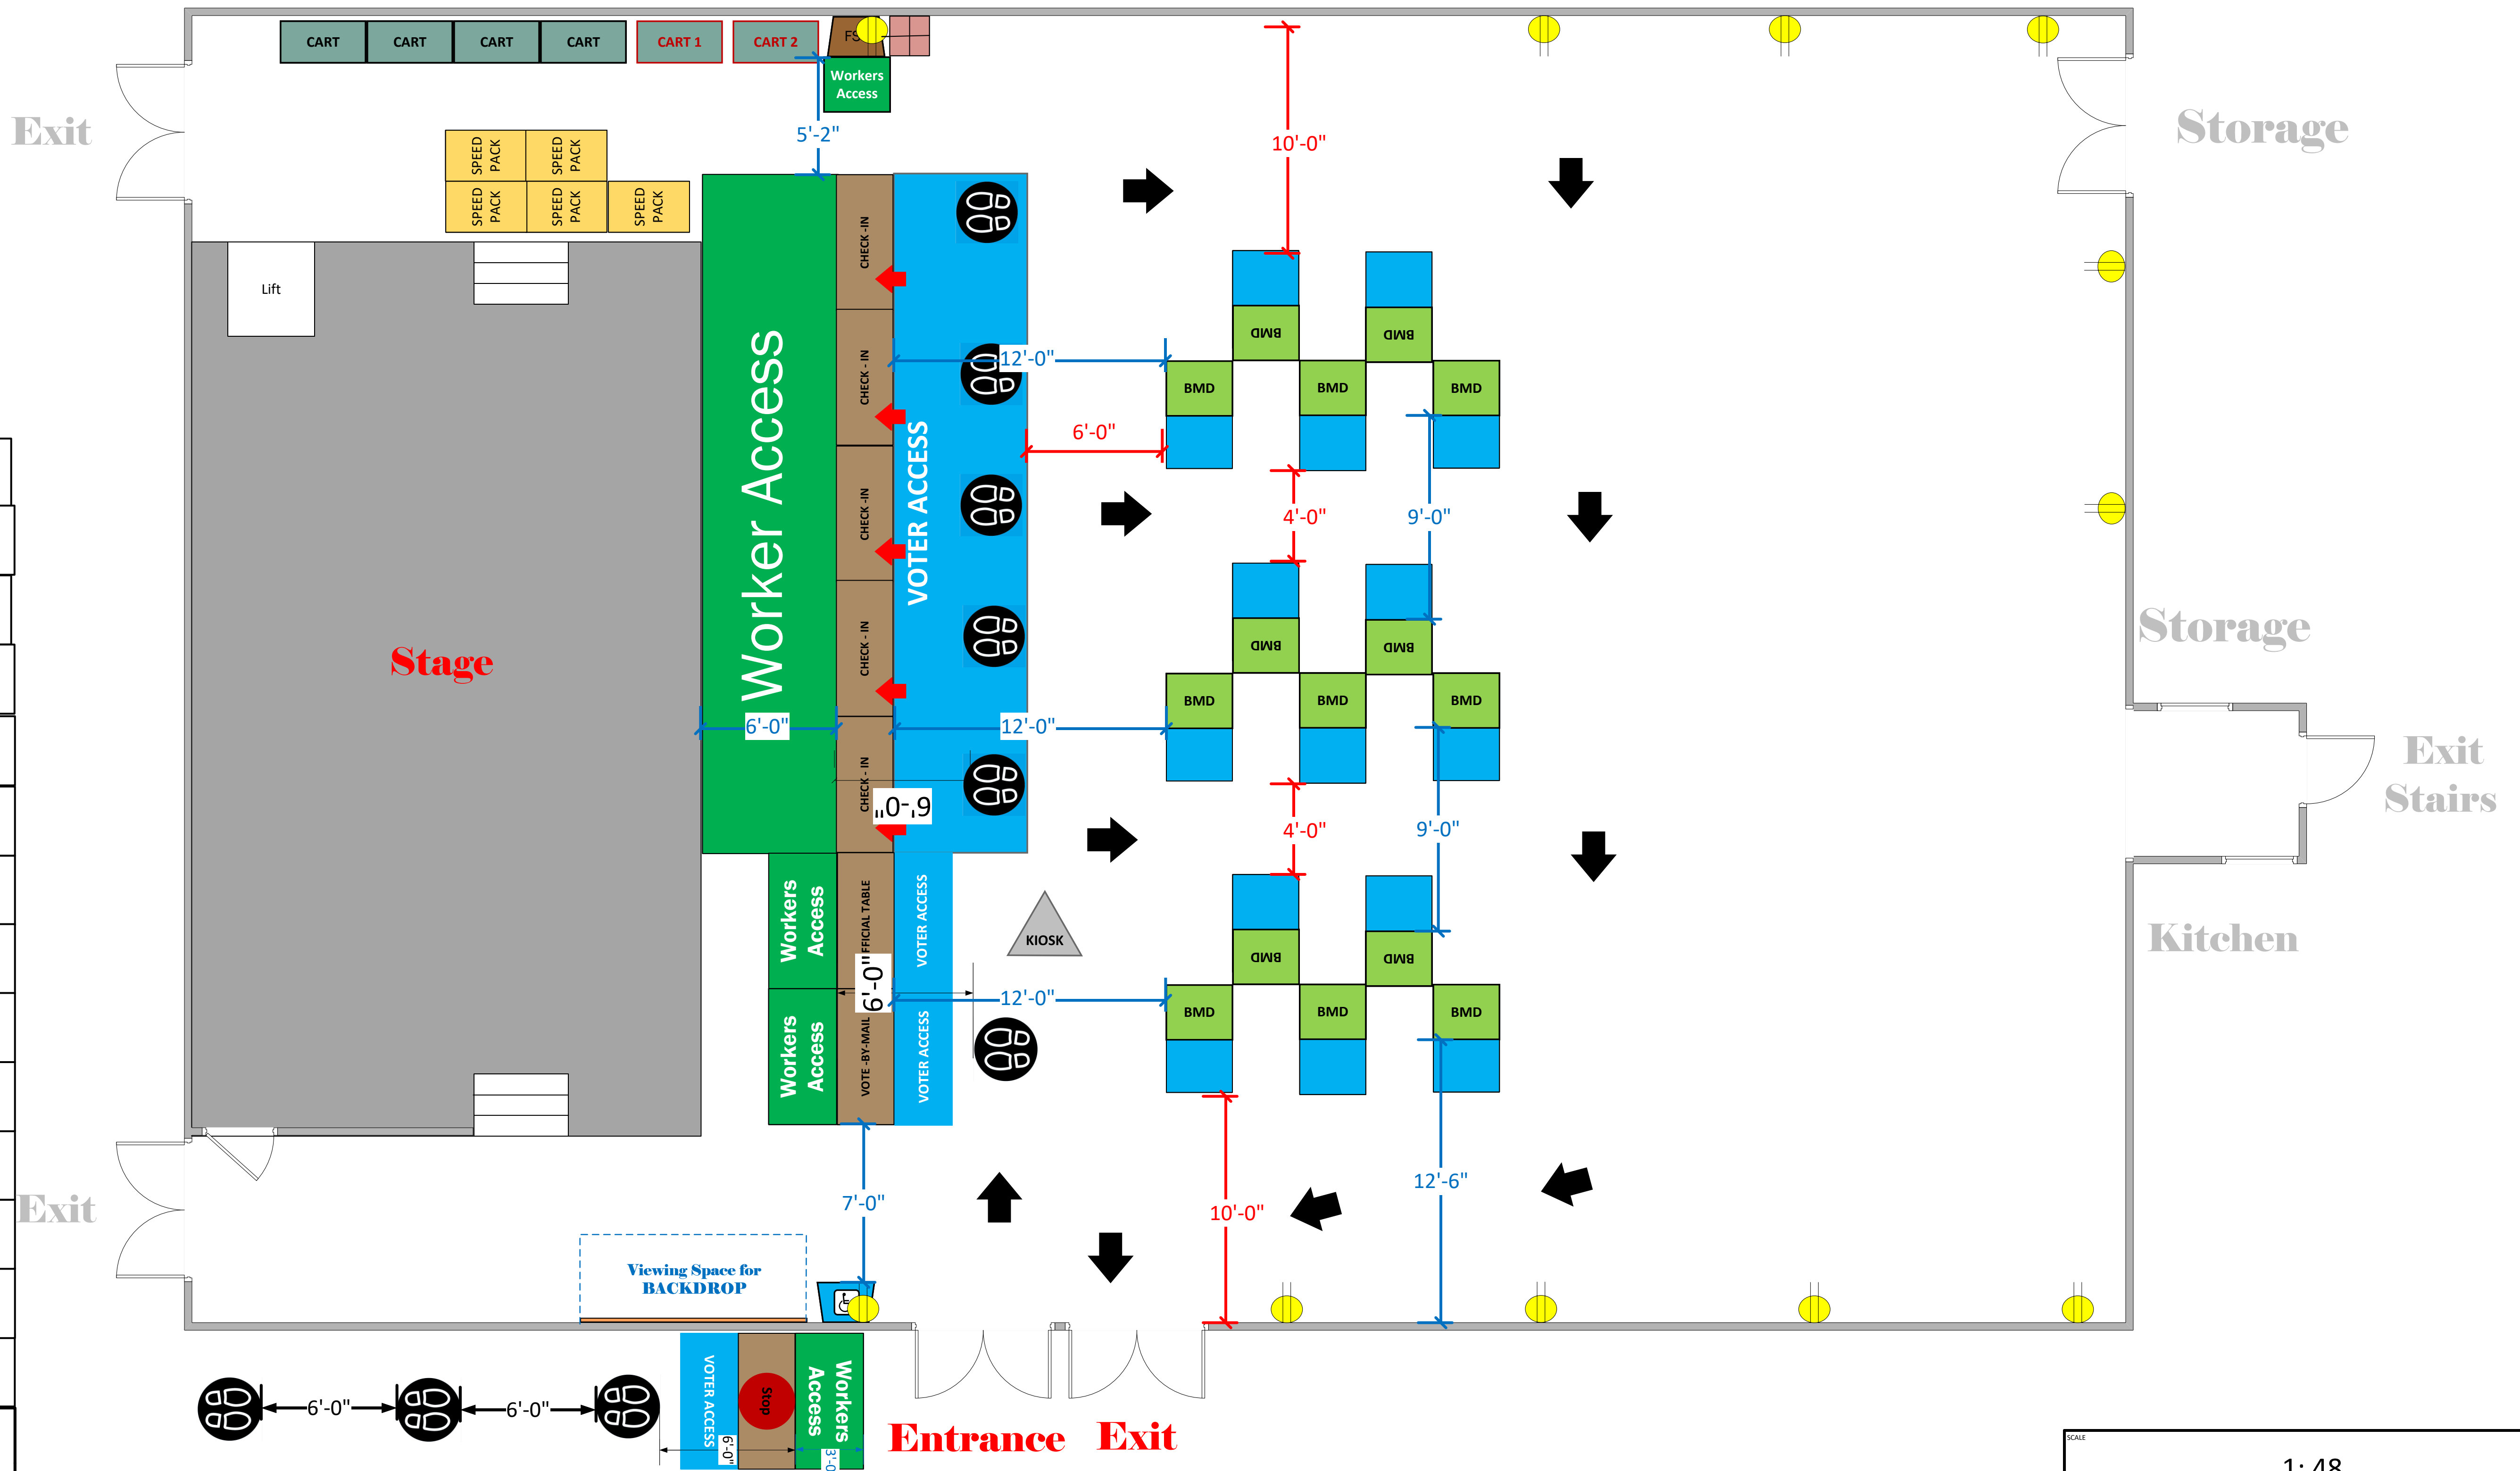

F5-201 Multi-Purpose Room (4041 Sq. Ft)

LEGEND

Room Size	Dimension: 58x85	Sq. Ft: 4041
EPB	Primary:	Secondary:
BMD	Total: 15	Actual:
Circuits	Total:	Usable:
Floor Decals		
BALLOT MARKING DEVICE		
CHECK IN TABLE		
BMD CART		
BACKDROP		
KIOSK		
POWER OUTLET		
PROTRUDING OBJECT		
ROUTER		
POWER CORDS		

TITLE
**18897 East
Los Angeles College**

SCALE: 1:48
DRAWN BY: **Jaime Young**