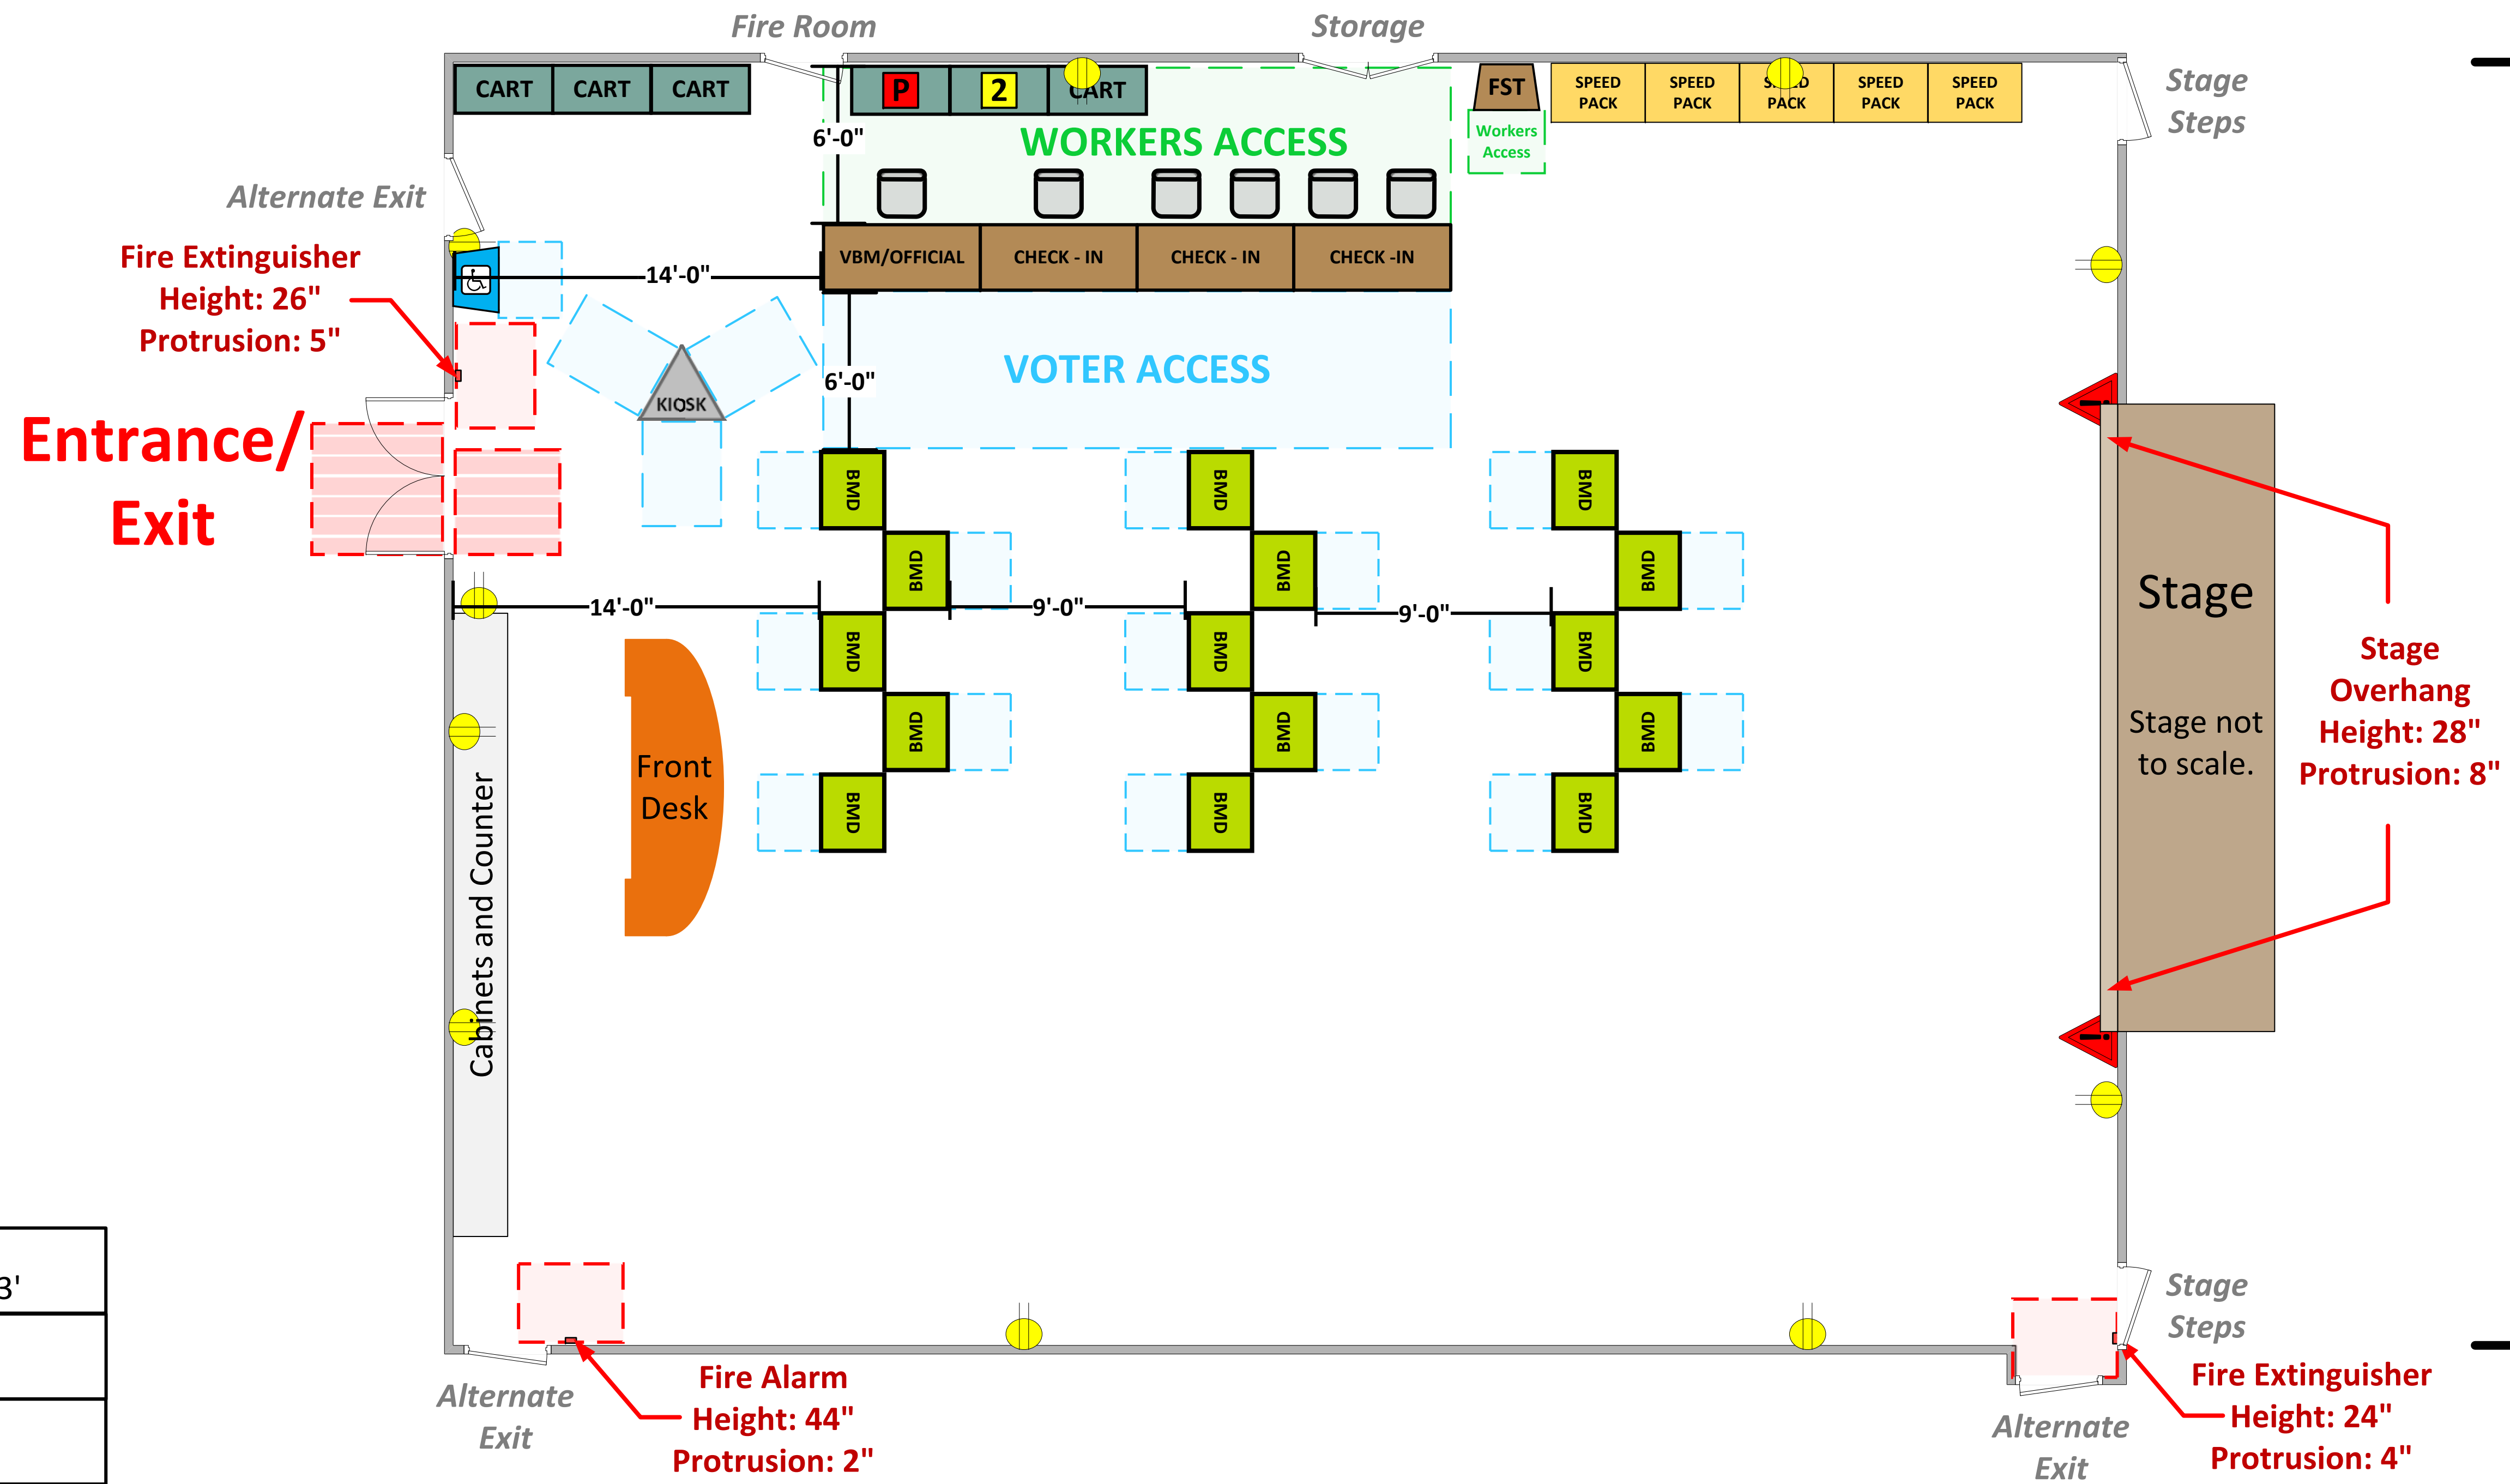

Multi-Purpose Room (3,083 Usable Sq. Ft.)

60'-11"

49'-1"

LEGEND

Room Size	Dimension: 40'3" x 25'6"	Sq. Ft: 3,083'
Number of BMDs	15	
POWER OUTLET		
PROTRUDING OBJECT		
Do Not Block Area		

TITLE
VCID 19037
Palos Verdes Peninsula
Unified School District

Each chair at a CHECK-IN station equals one ePollbook

Equipment By: Dustin Fuller	Date: 04/20/2026
Skeleton Drawn By: David Chaparro	Date: 04/20/26
Scale: 1/4" inches = 1' Ft.	