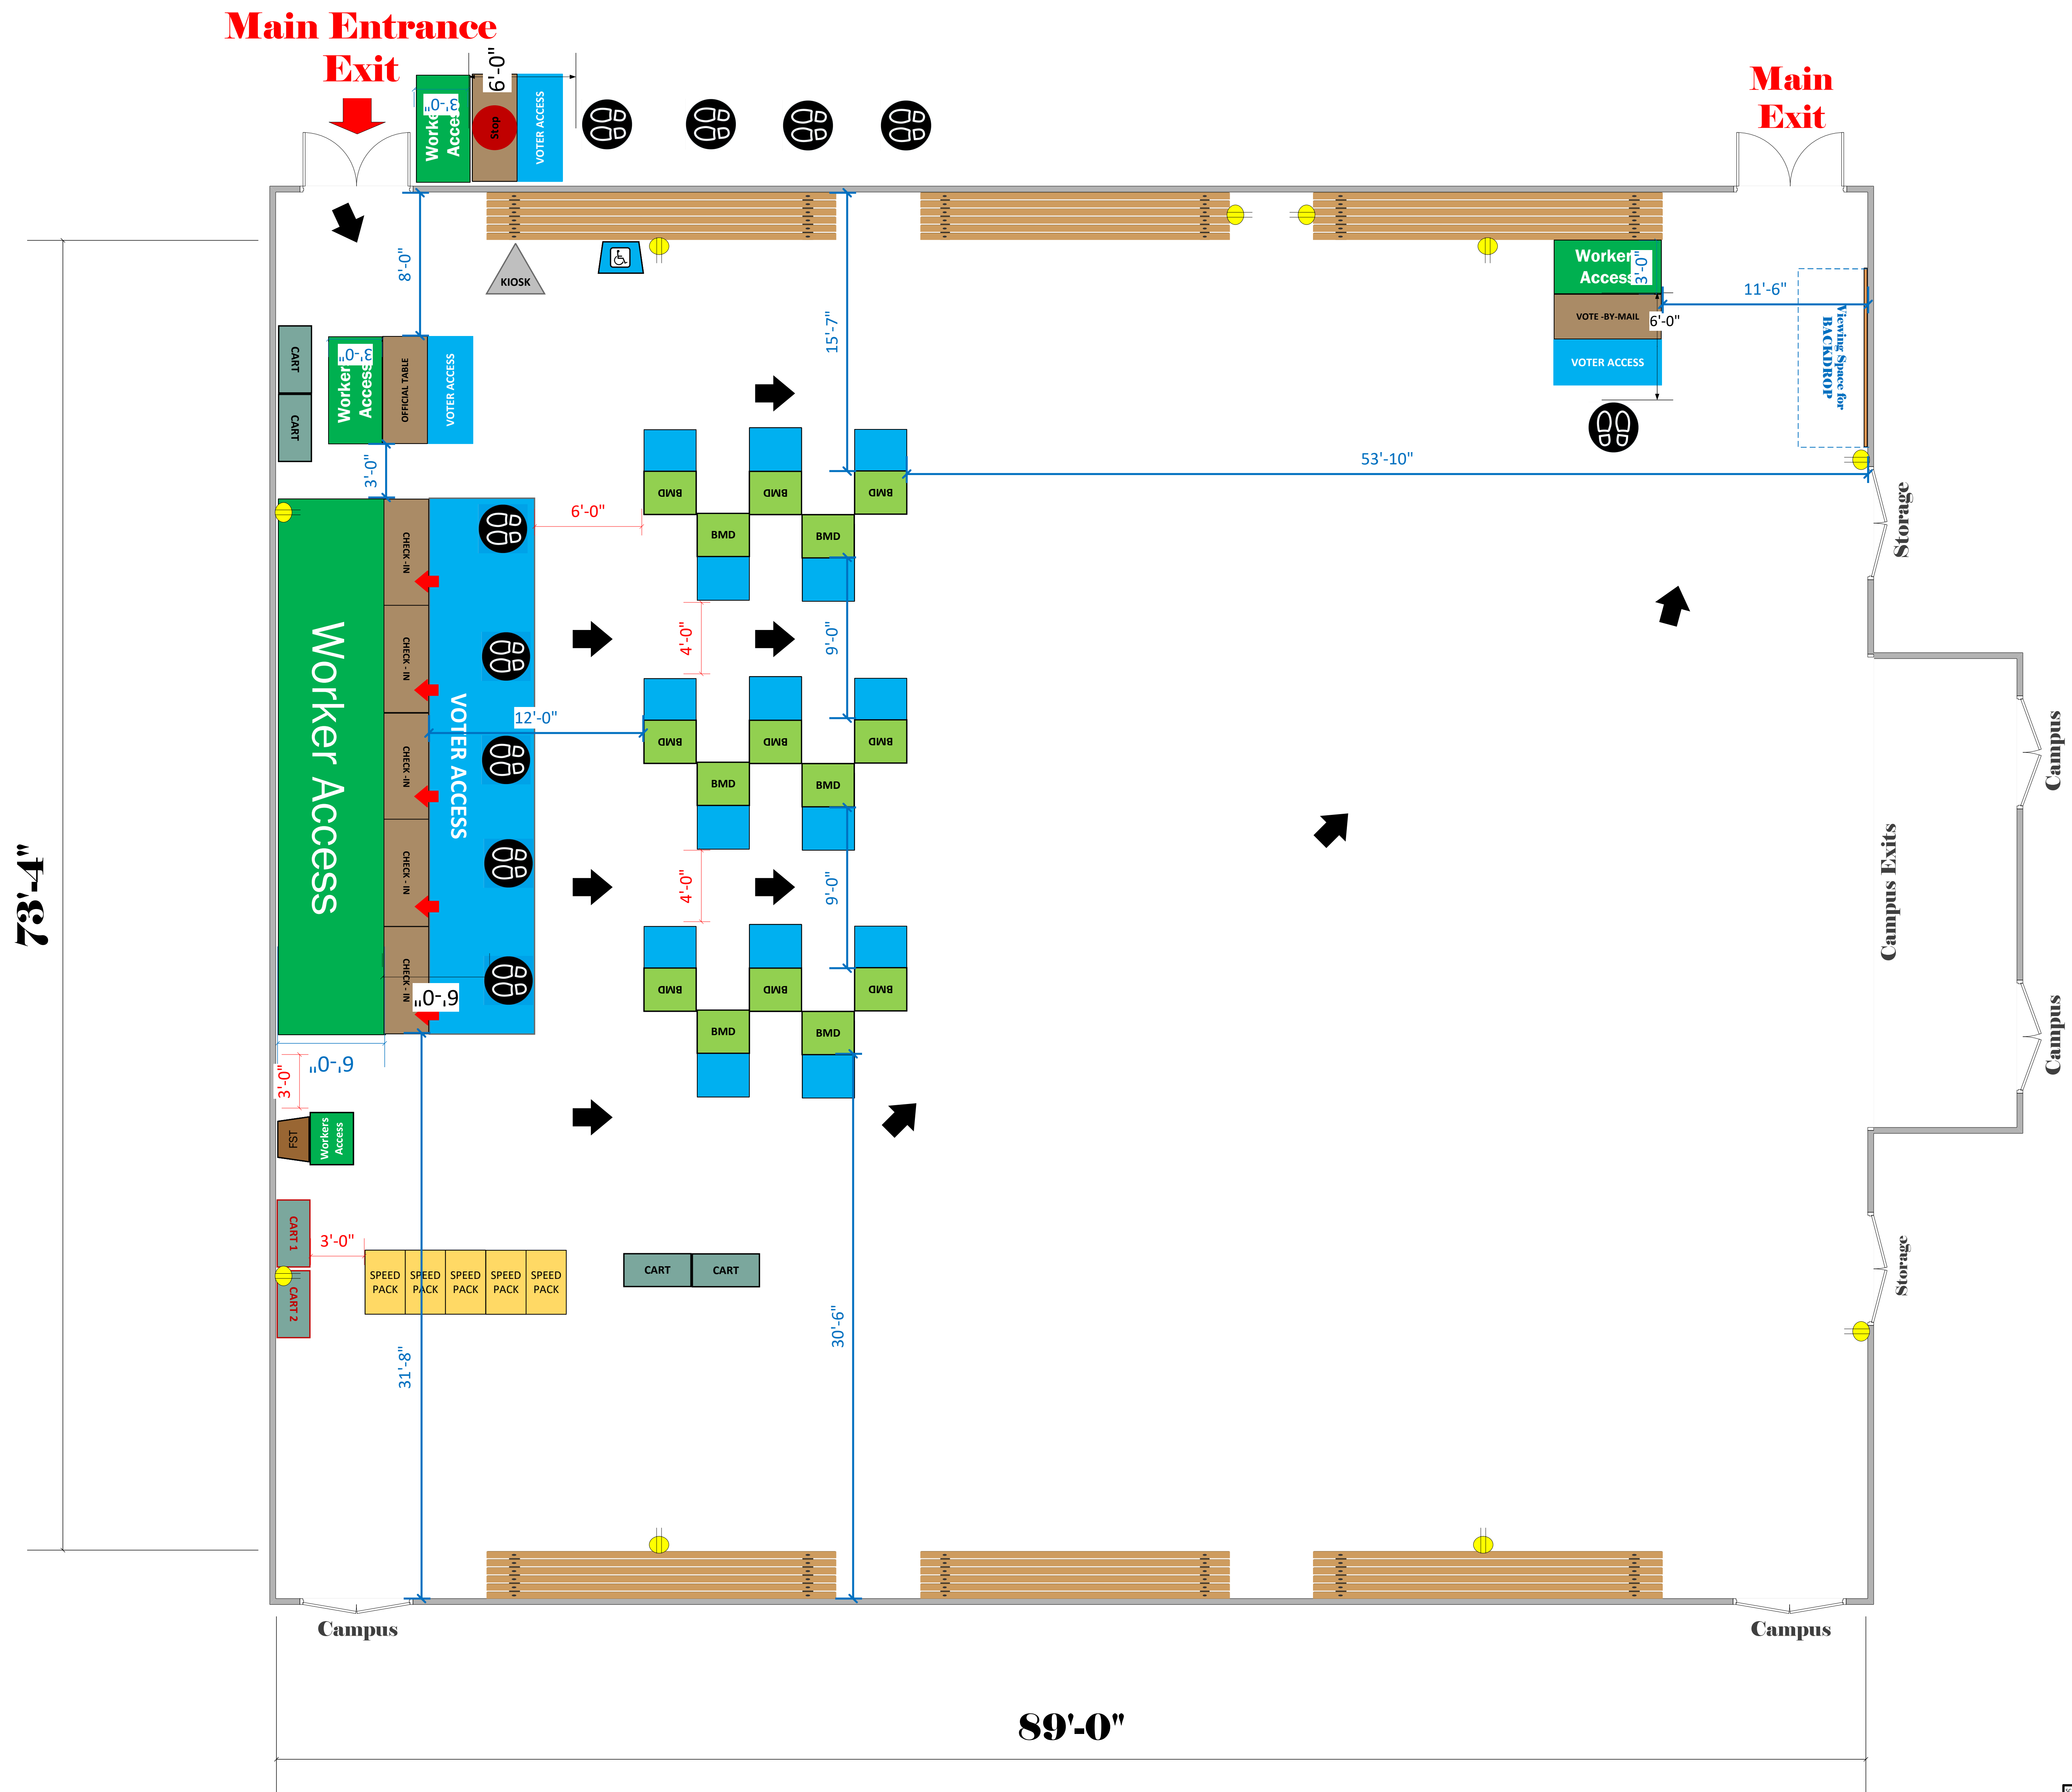

Gymnasium

(6,526 Usable Sq. Ft.)

LEGEND

Room Size	Dimension: 89' x 78'8"	Sq. Ft. 6,526'
EPB	Primary:	Secondary:
BMD	Total: 15	Actual:
Circuits	Total:	Usable:
Floor Decals		
BALLOT MARKING DEVICE		
CHECK IN TABLE		
BMD CART		
BACKDROP		
KIOSK		
POWER OUTLET		
PROTRUDING OBJECT		
ROUTER		
POWER CORDS		

TITLE
**Robert F. Kennedy
Community School
VC ID# 19087**