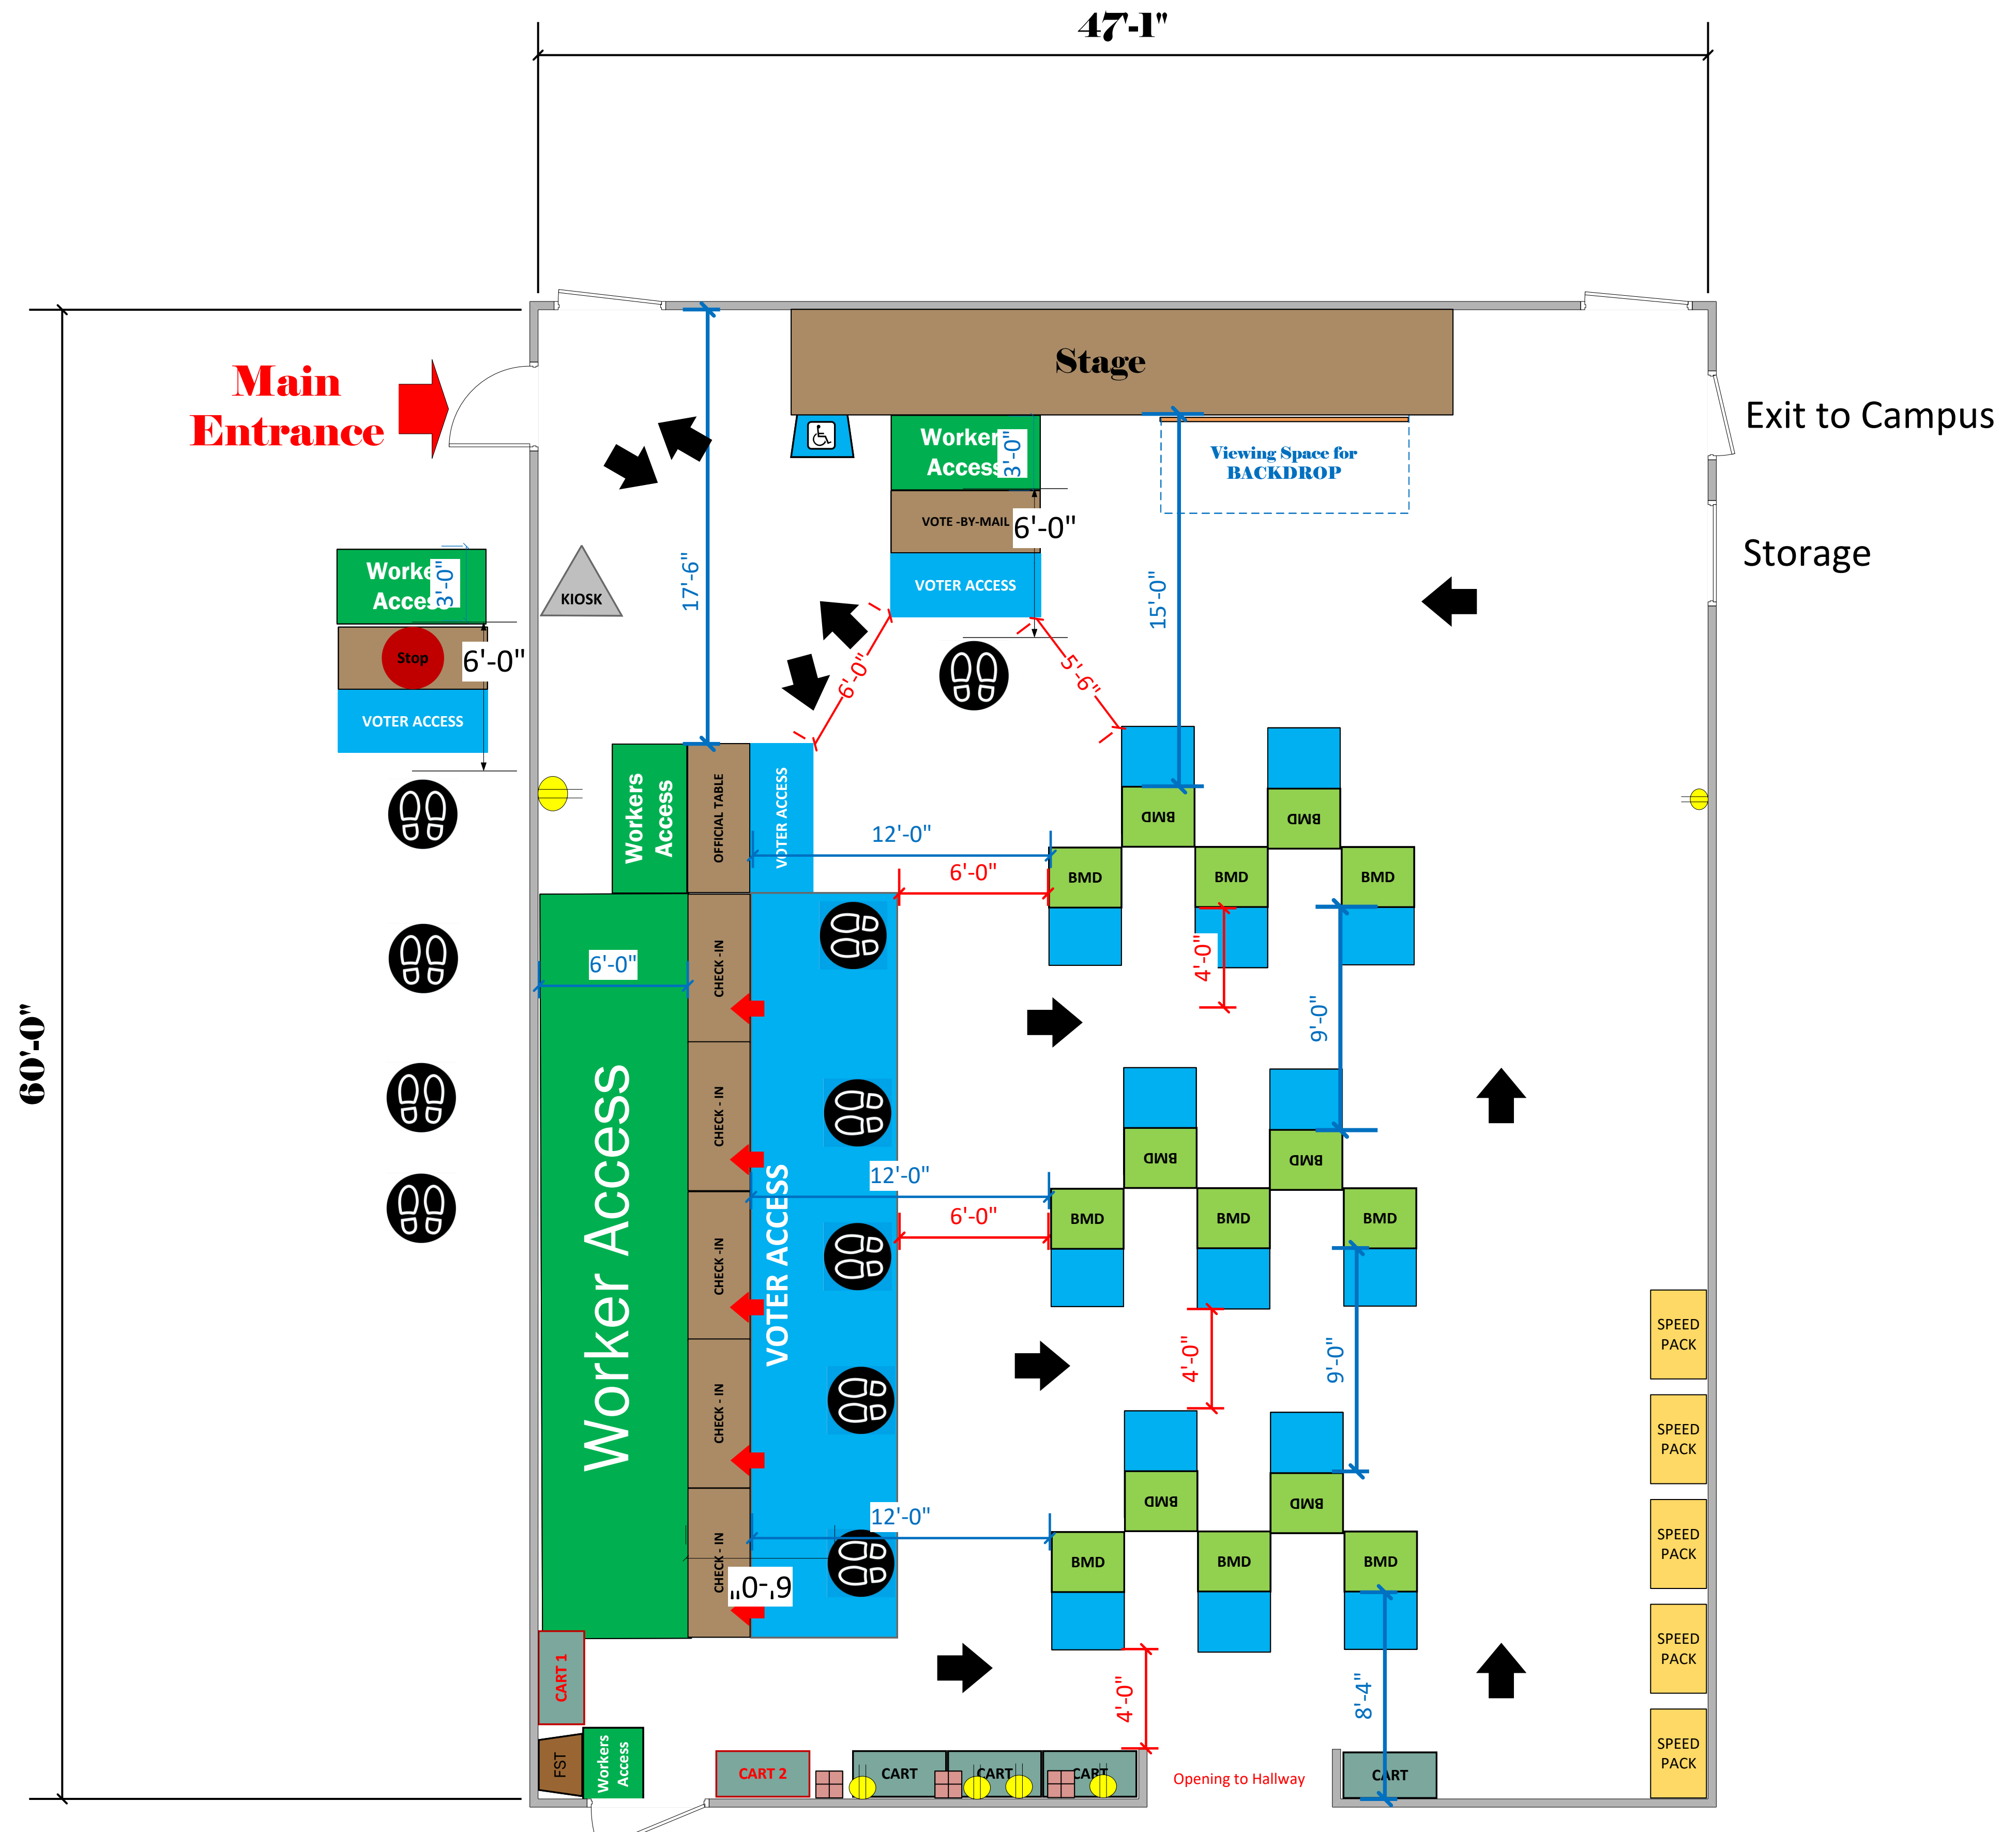

Auditorium (2,825 Sq Ft)

LEGEND

Room Size	Dimension: 60' x 47'-1"	Sq. Ft: 2825
EPB	Primary:	Secondary:
BMD	Total: 15	Actual: 15
Circuits	Total:	Usable:
Floor Decals		
BALLOT MARKING DEVICE		
CHECK IN TABLE		
BMD CART		
BACKDROP		
KIOSK		
POWER OUTLET		
PROTRUDING OBJECT		
ROUTER		
POWER CORDS		

**Winnetka Ave Elementary
VC ID # 1909**

SCALE	1:48
DRAWN BY	Ryan Rivas