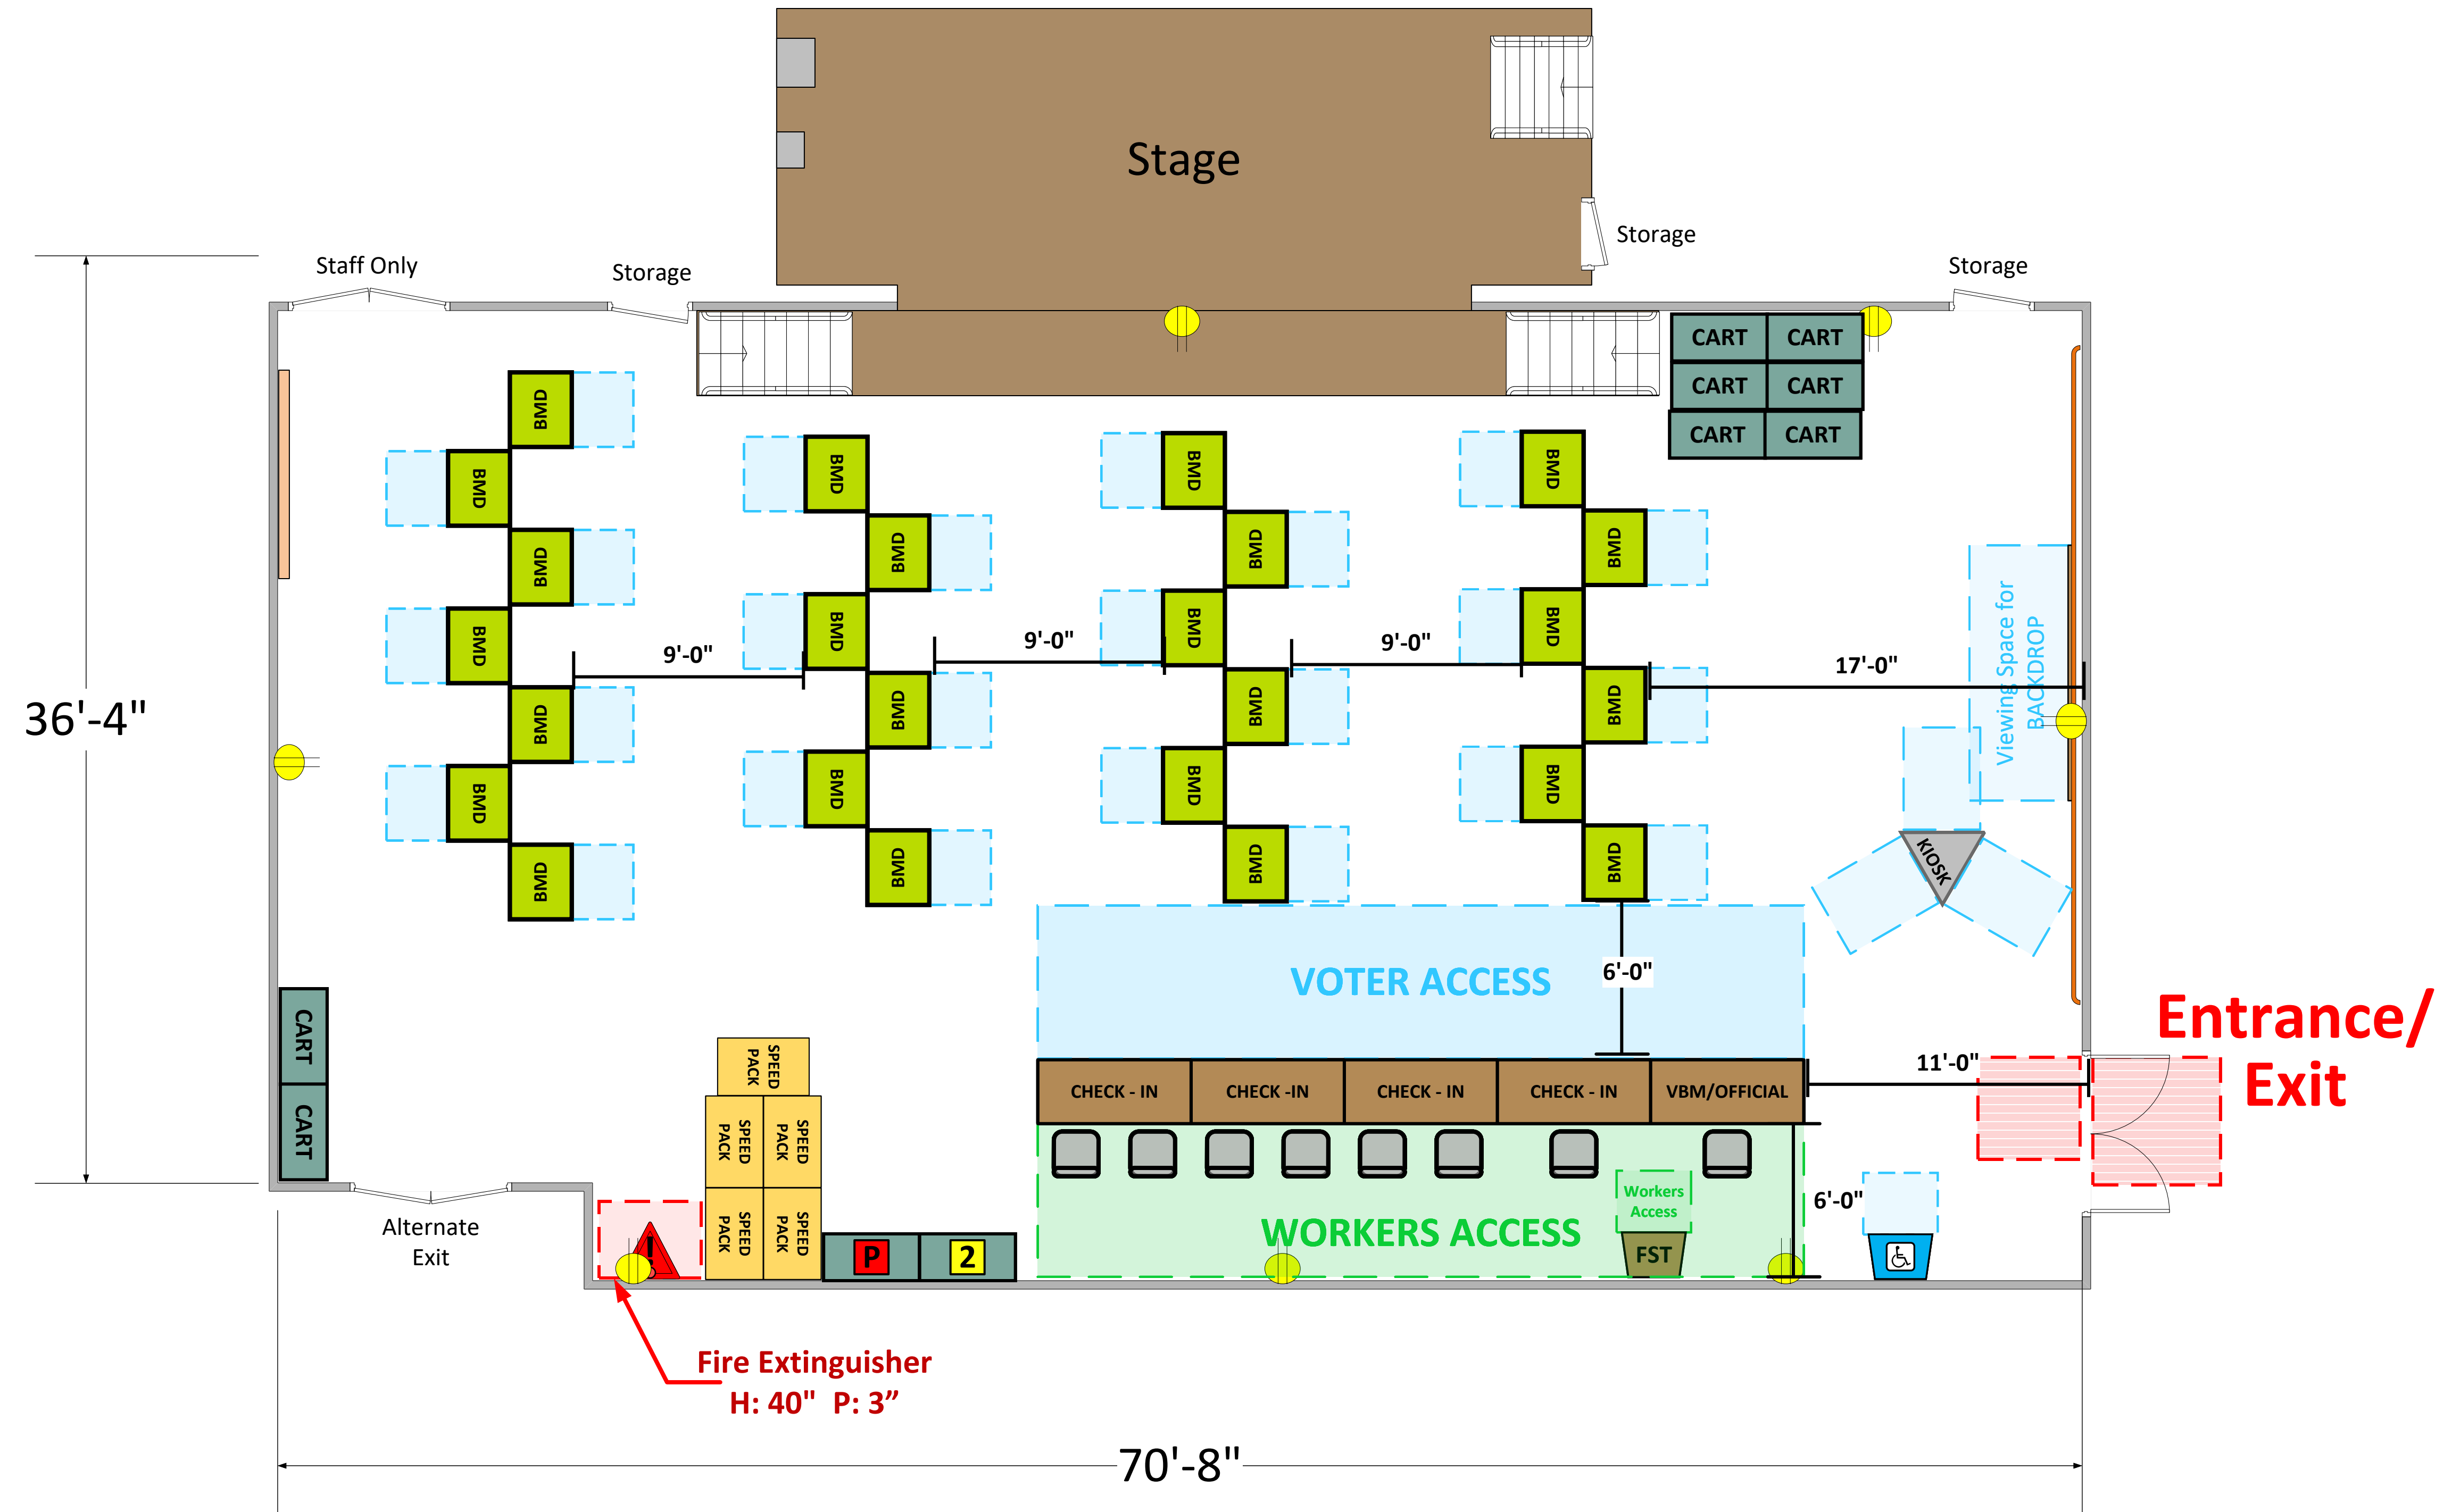

Senior Auditorium (2,563 Usable Sq. Ft.)

LEGEND

Room Size	Dimension: 70'8" x 38'	Sq. Ft: 2,563'
Number of BMDs	25	
POWER OUTLET		
PROTRUDING OBJECT		
Do Not Block Area		

TITLE
**VCID 19111
Rogers Park**

Each chair at a CHECK-IN station equals one ePollbook

Equipment By: Ryan Rivas	Date: 01/21/24
Skeleton Drawn By: David Chaparro	Date: 01/09/24
Scale: 1/4" inches = 1' Ft.	