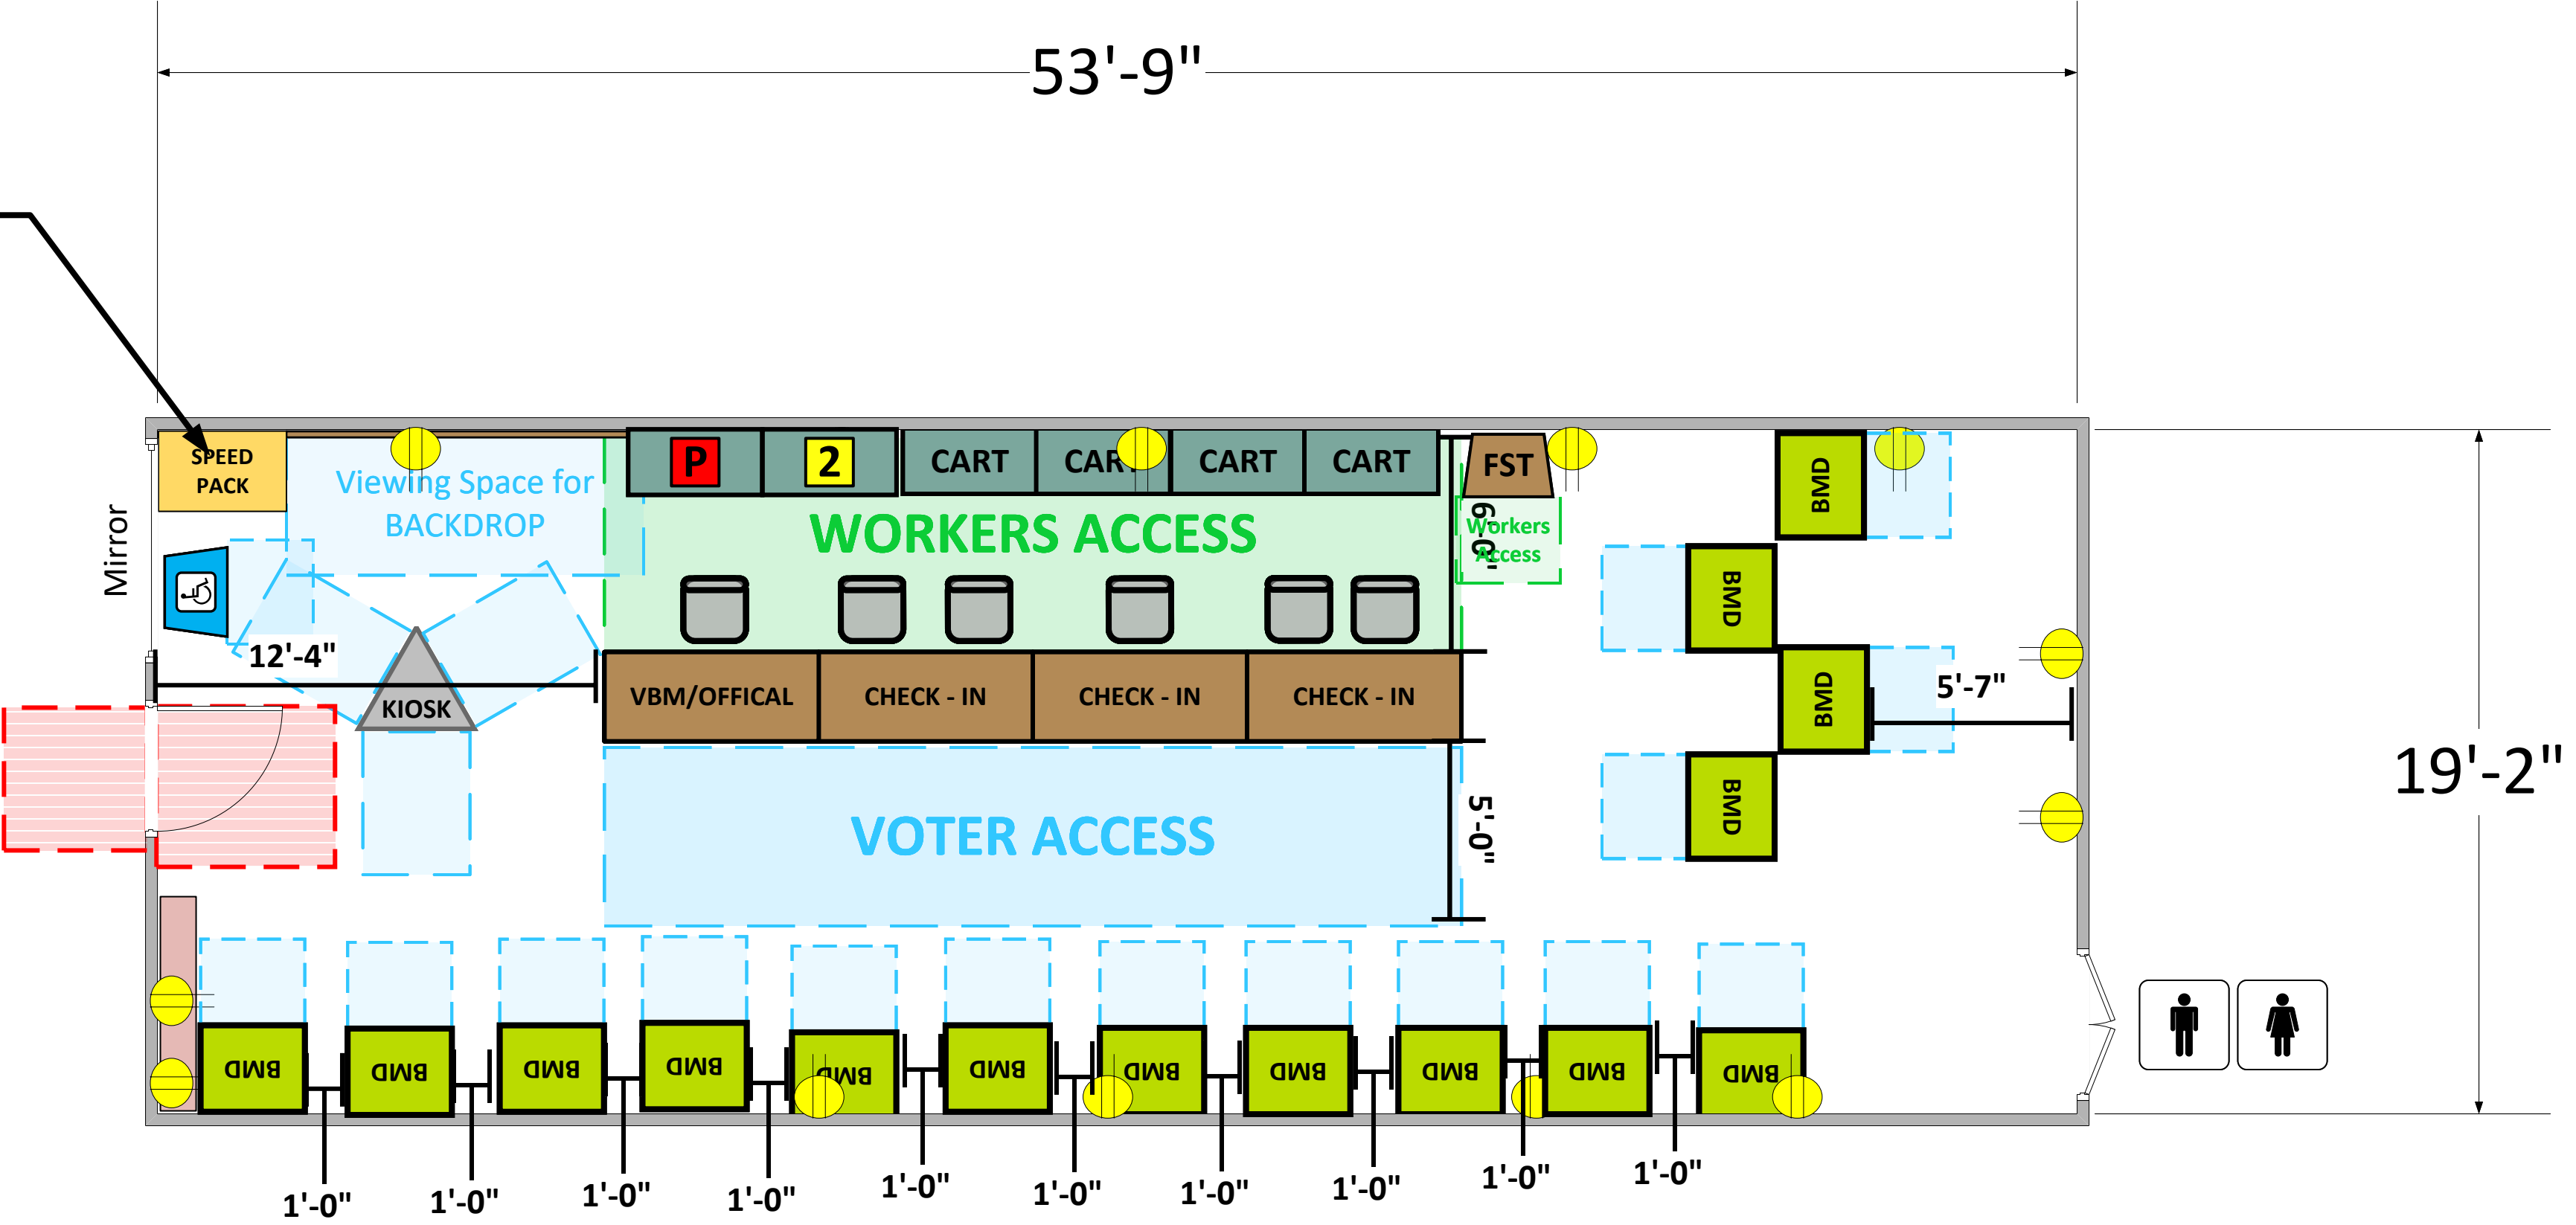

Pearl Banquet Hall

(1,030 Usable Sq. Ft.)

Speed Pack x 5 Broken Down

Entrance/Exit

LEGEND

Room Size	Dimension: 53'-9" - 19'-2"	Sq. Ft: 1,030
Number of BMDs	15	
POWER OUTLET		
PROTRUDING OBJECT		
Do Not Block Area		

TITLE

VCID 19122
Pearl Banquet Hall

Each chair at a CHECK-IN station equals one ePollbook

Equipment By: Ryan Rivas	Date: 10/16/23
Skeleton Drawn By: David Chapparo	Date: 09/12/23
Scale: 1/4" inches = 1' Ft.	