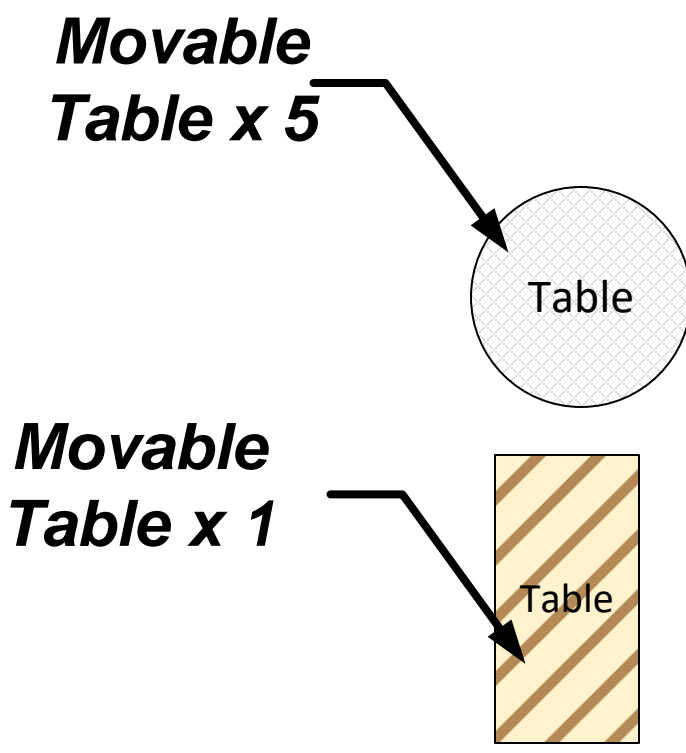

Pearl Banquet Hall

(1,030 Usable Sq. Ft.)

Speed Pack x 5 Broken Down

Entrance/Exit

LEGEND

Room Size	Dimension: 53'-9" - 19'-2"	Sq. Ft: 1,030
Number of BMDs	15	
POWER OUTLET		
PROTRUDING OBJECT		
Do Not Block Area		

TITLE

VCID 19122
Pearl Banquet Hall

Each chair at a CHECK-IN station equals one ePollbook

Equipment By: Ryan Rivas	Date: 10/16/23
Skeleton Drawn By: David Chapparo	Date: 09/12/23
Scale: 1/4" inches = 1' Ft.	