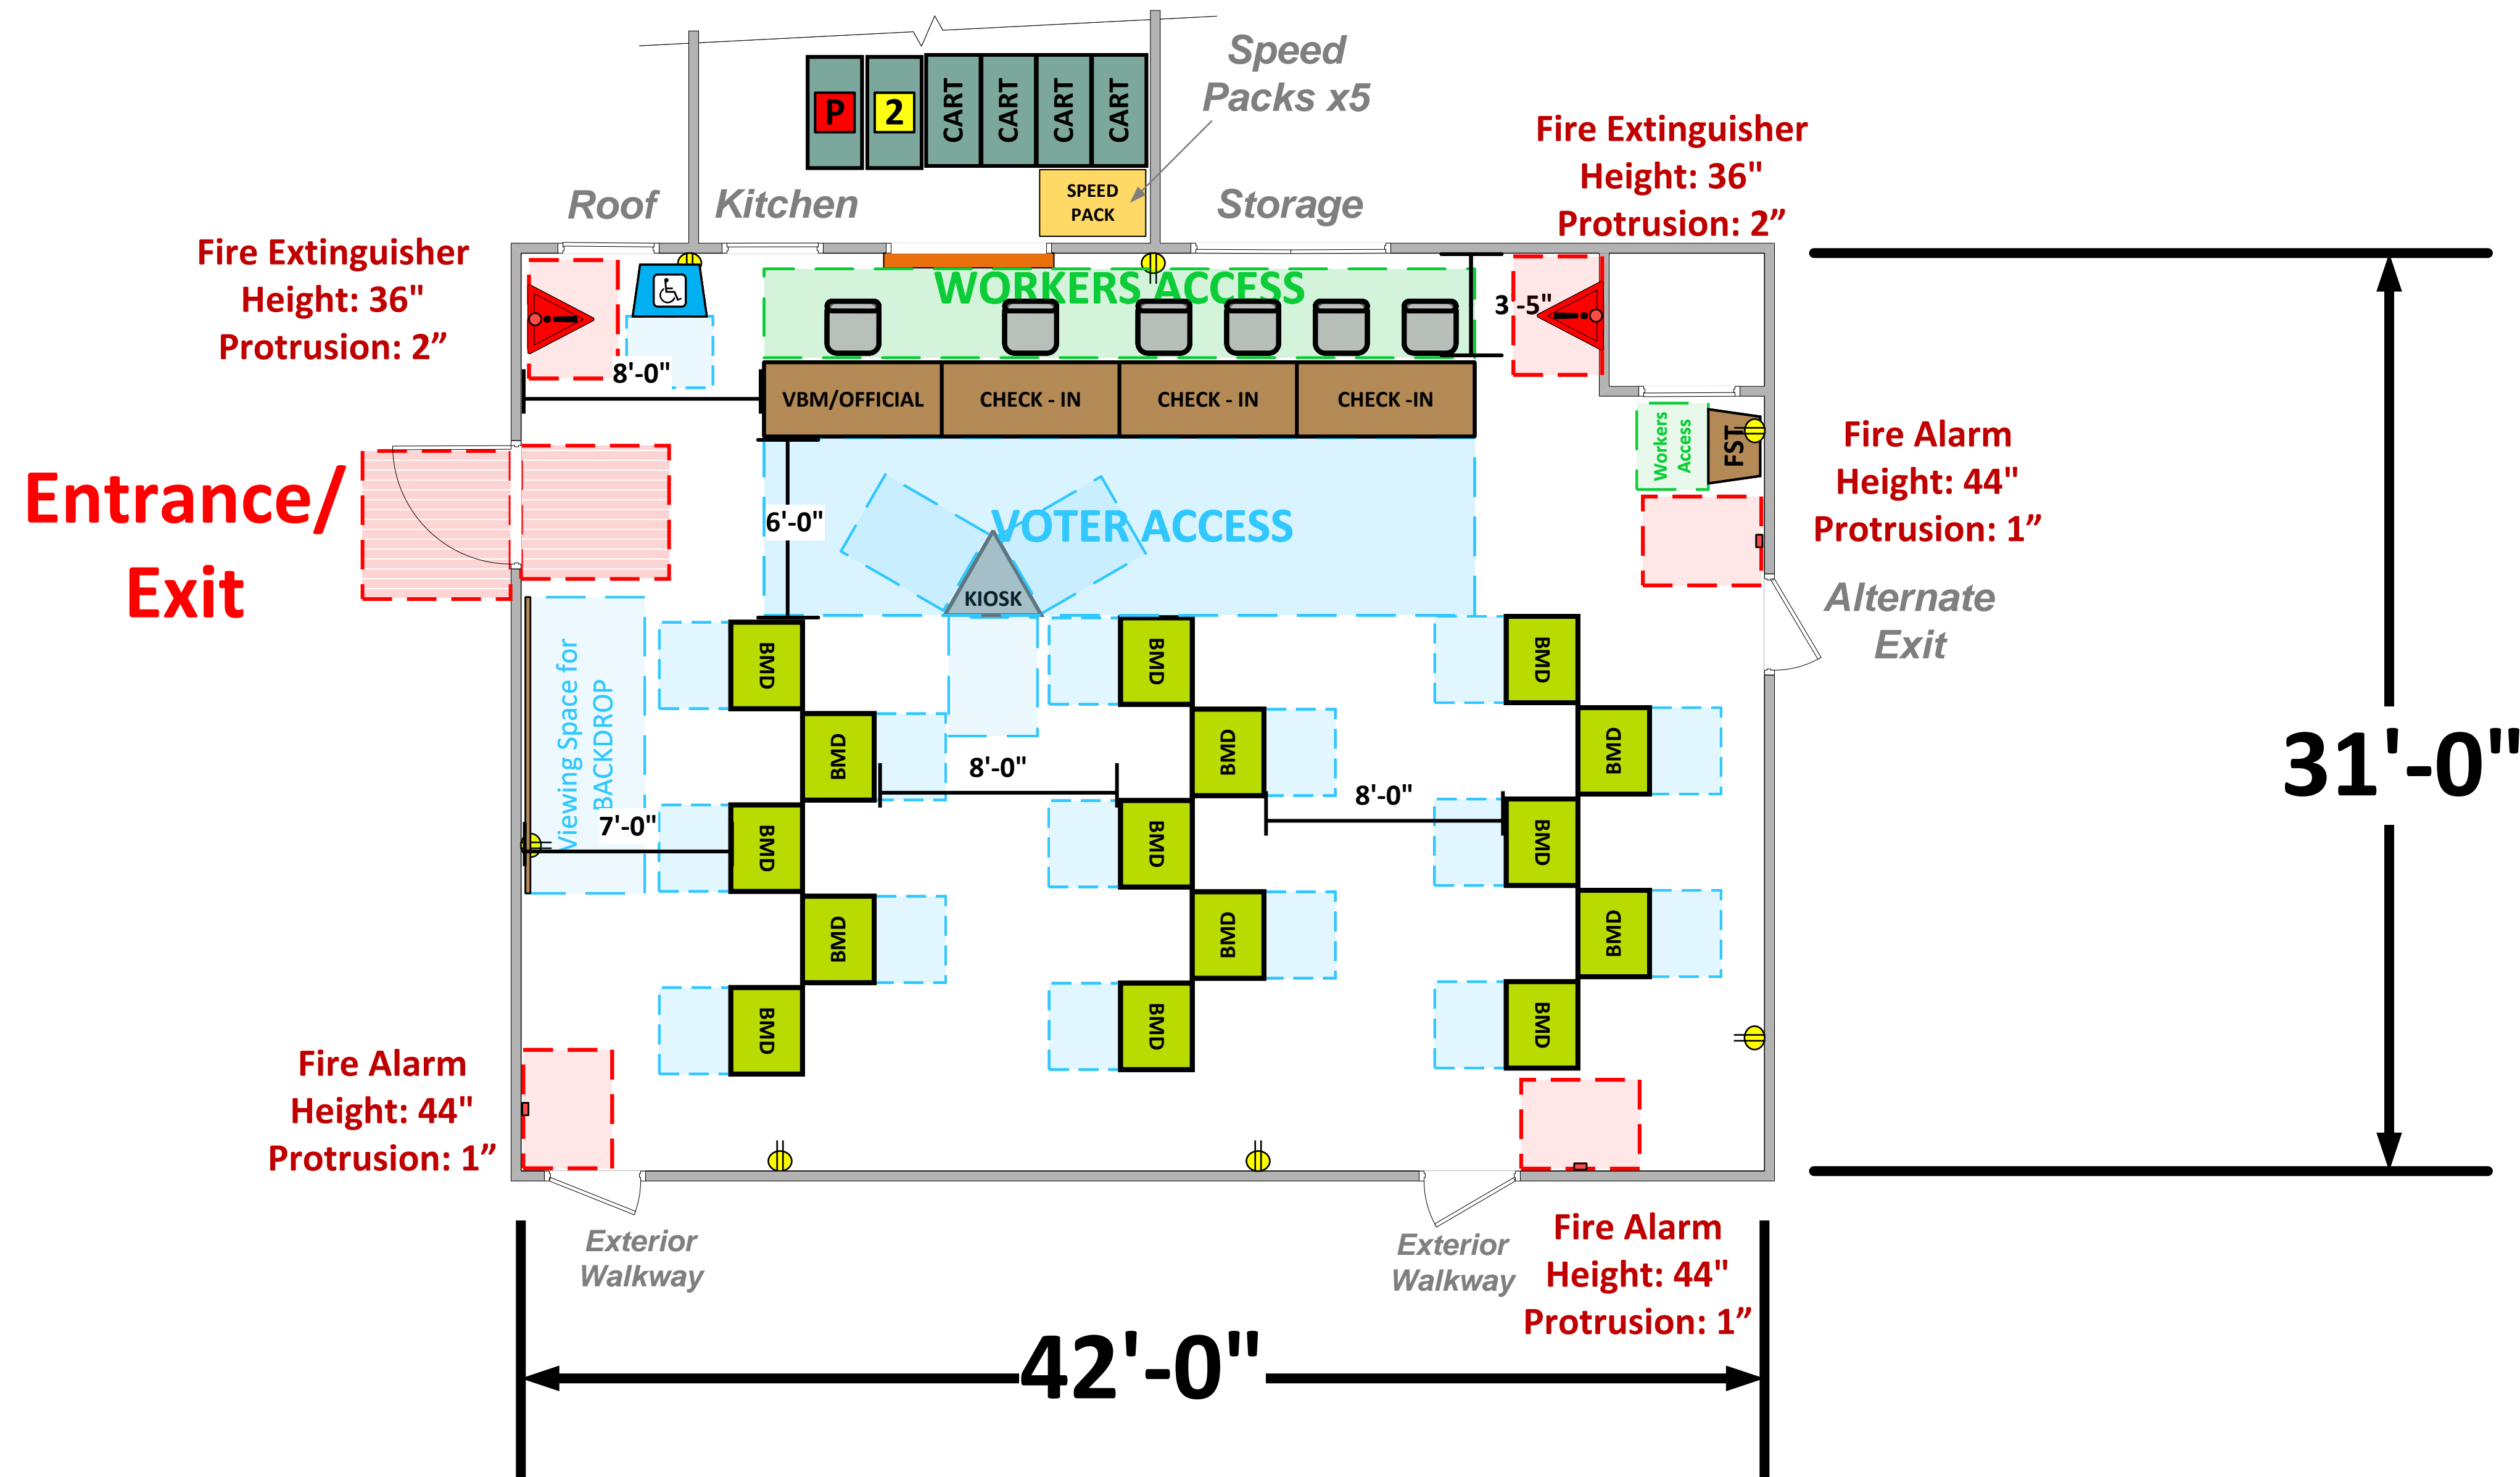

Community Room

(1,302 Sq. Ft.)

LEGEND

Room Size	Dimension: 42' x 31'	Sq. Ft: 1,302
Number of BMDs	15	
POWER OUTLET		
PROTRUDING OBJECT		
Do Not Block Area		

TITLE

VCID 1913
Stevenson Park

Each chair at a CHECK-IN station equals one ePollbook

Equipment By: Margarita Flores	Date: 12/29/2023
Skeleton Drawn By: David Chaparro	Date: 09/07/2021
Scale: 1/4" inches = 1' Ft.	