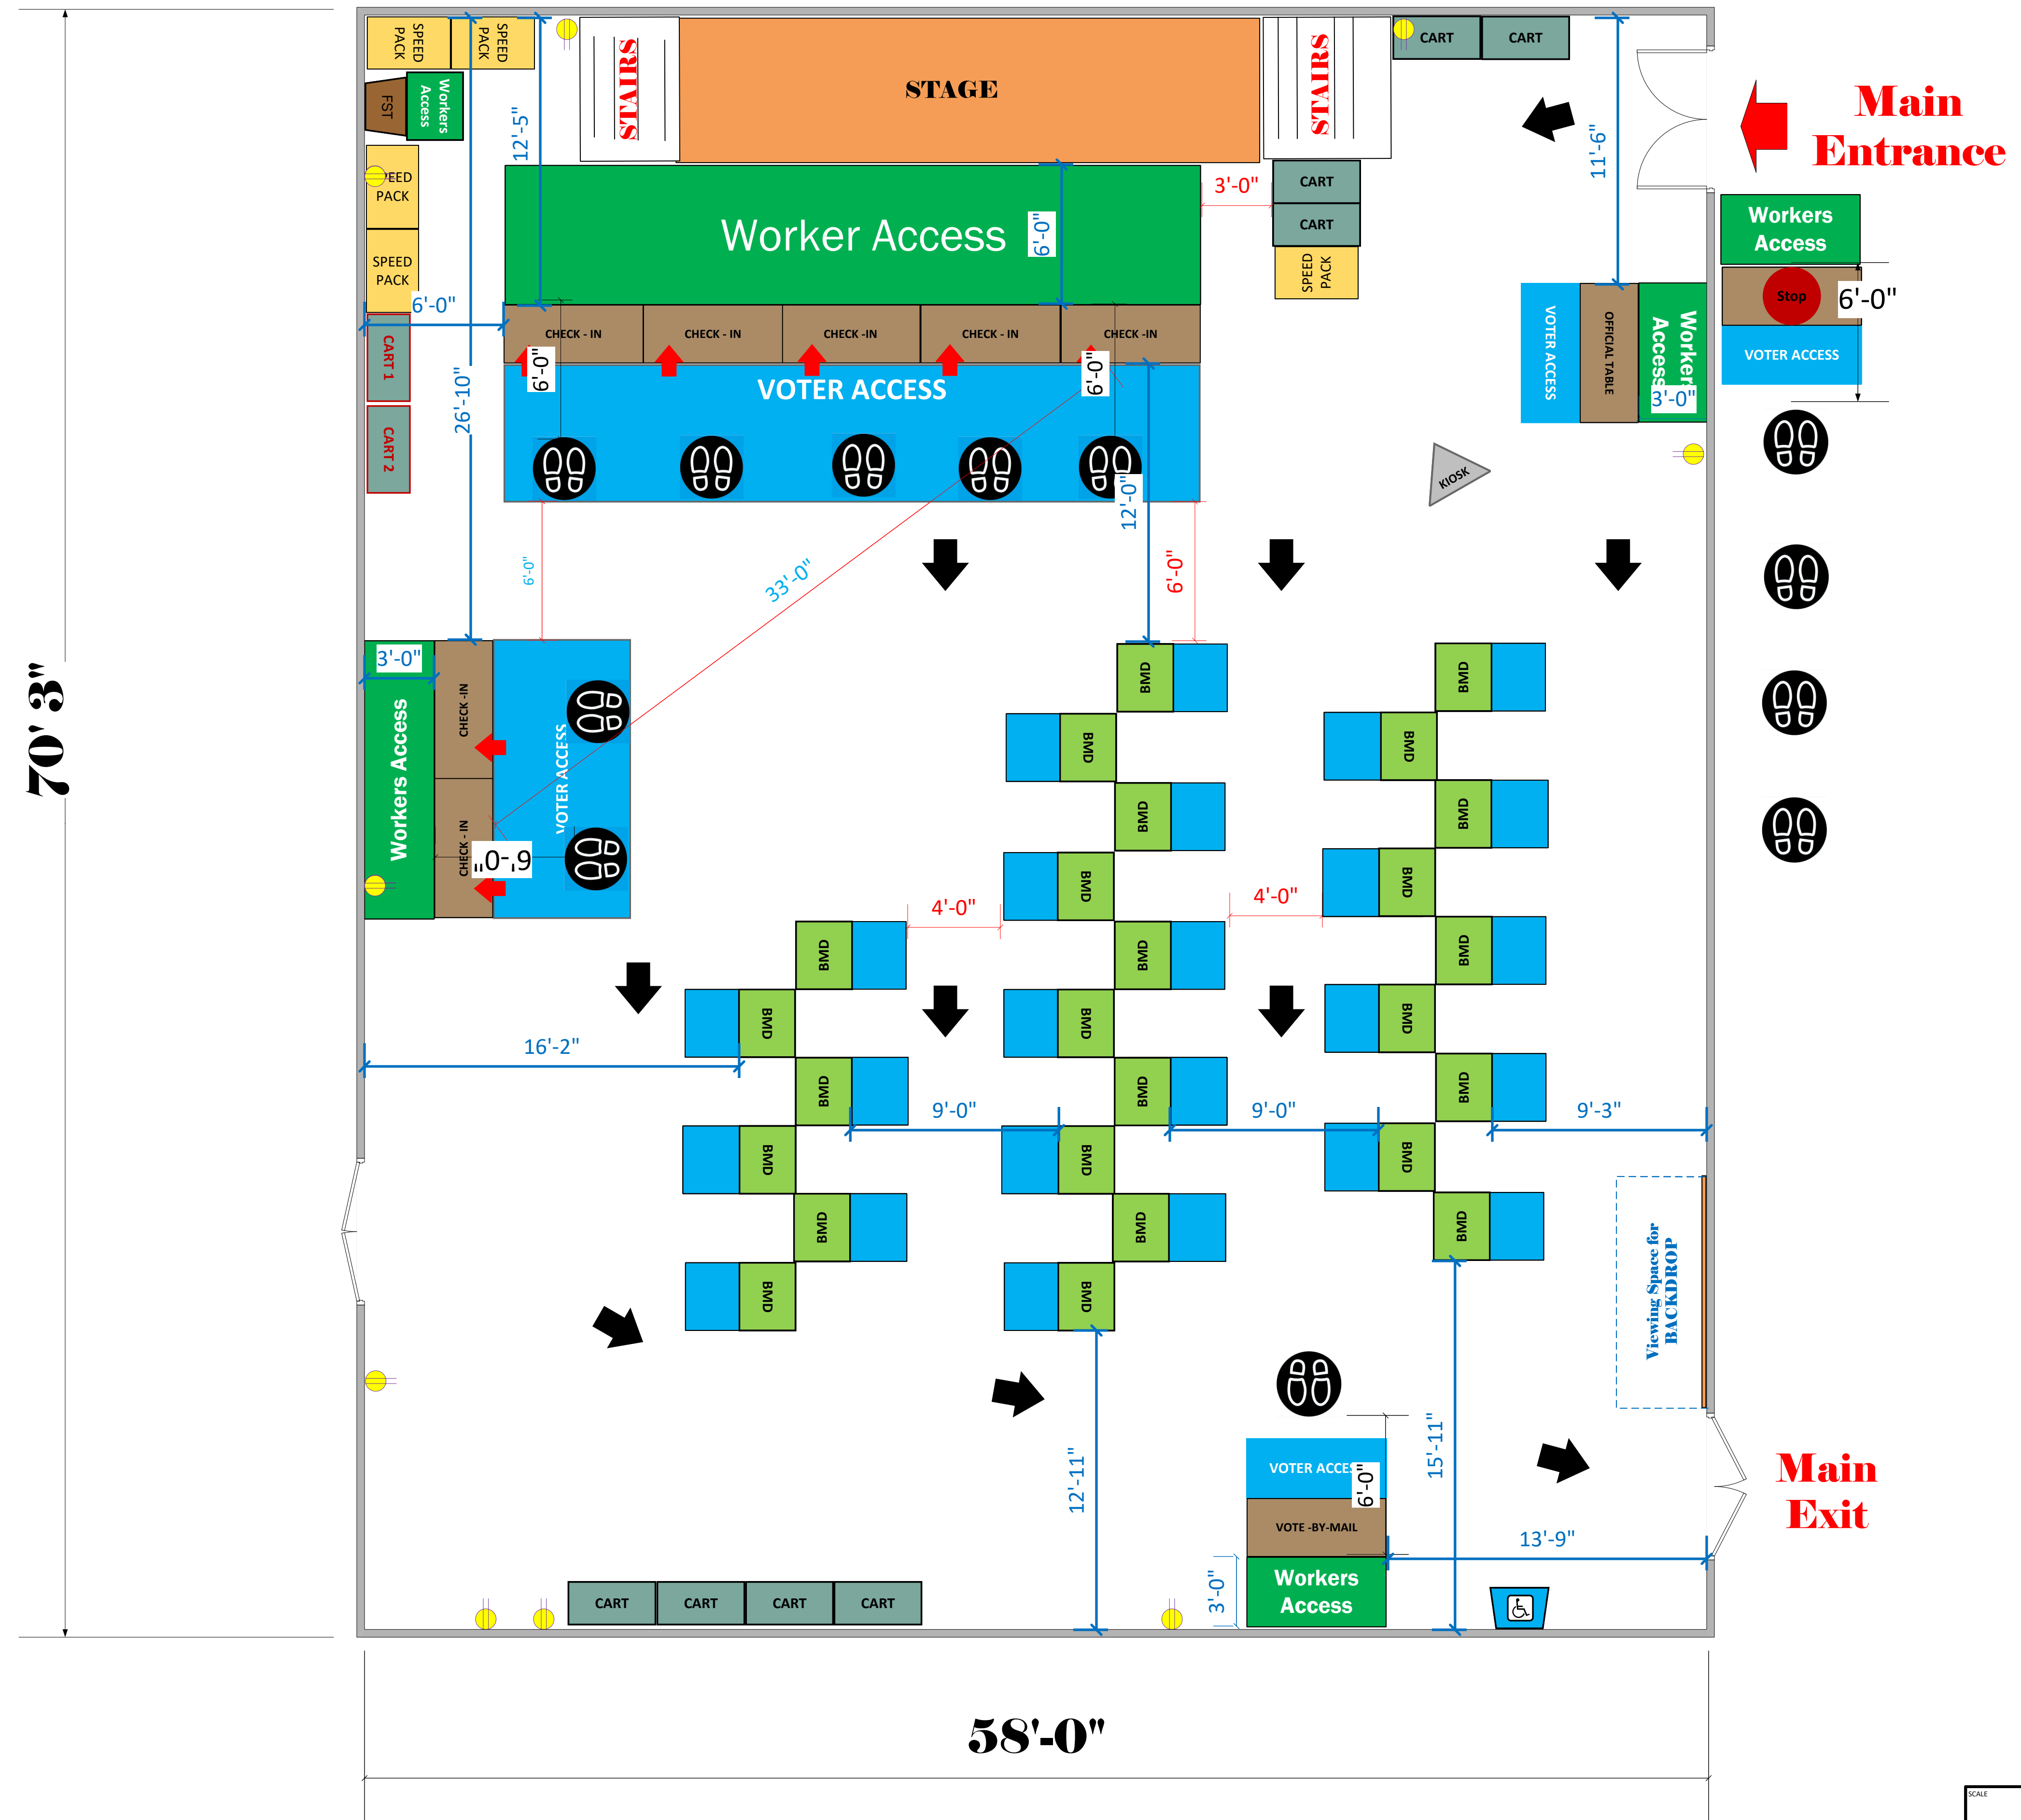

Auditorium (3,886 Sq. Ft.)

N

LEGEND

Room Size	Dimension: 67' x 58'	Sq. Ft: 3,886'
EPB	Primary:	Secondary:
BMD	Total: 25	Actual:
Circuits	Total:	Usable:
Floor Decals		
BALLOT MARKING DEVICE		
CHECK IN TABLE		
BMD CART		
BACKDROP		
KIOSK		
POWER OUTLET		
PROTRUDING OBJECT		
ROUTER		
POWER CORDS		

TITLE
**Fairfax Senior
Citizens Center
VC ID# 1928**

SCALE	1: 48
DRAWN BY	David Chaparro