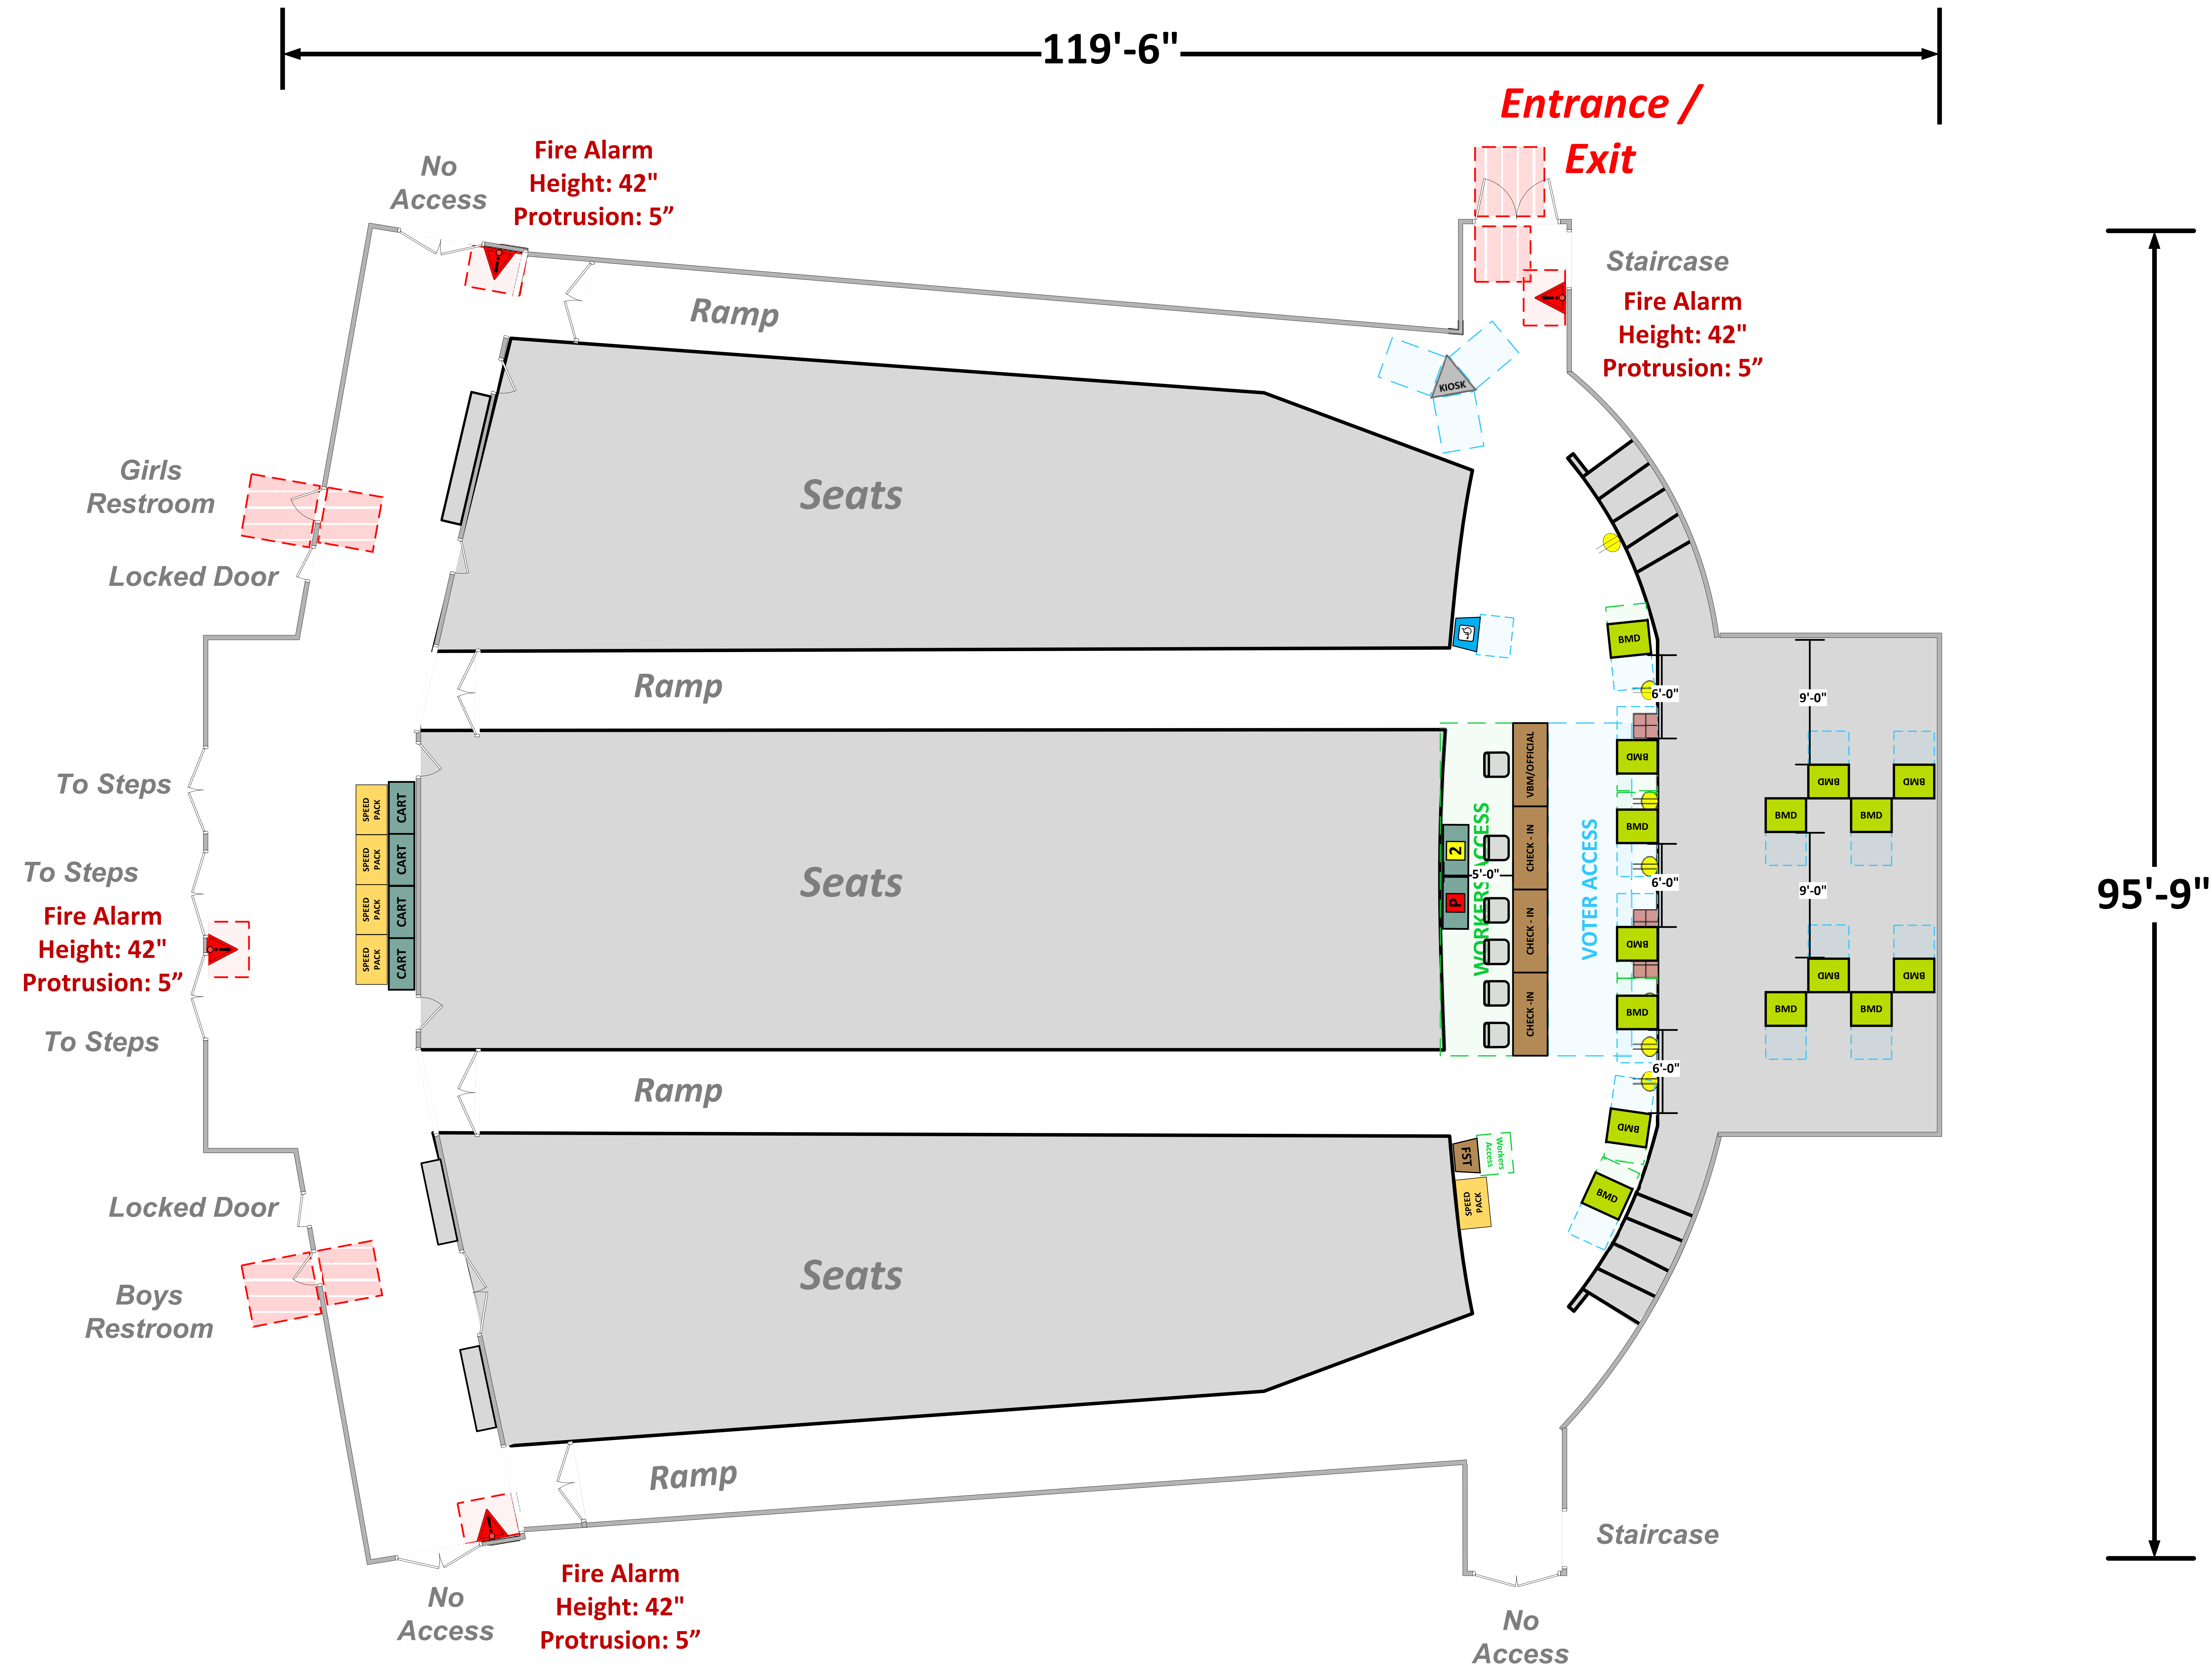

**Auditorium & Foyer
(2432 Usable Sq. Ft.)**

119'-6"

95'-9"

LEGEND

Room Size	Dimension:	Sq. Ft:
	95'9" X 119'6"	2432
Number of BMDs	15	
POWER OUTLET		
PROTRUDING OBJECT		
Do Not Block Area		

Each chair at a CHECK-IN station equals one ePollbook

Equipment By:	Date:
Dustin Fuller	03/27/2026
Skeleton Drawn By:	Date:
Dustin Fuller	03/26/2026
Scale:	1/4" inches = 1' Ft.