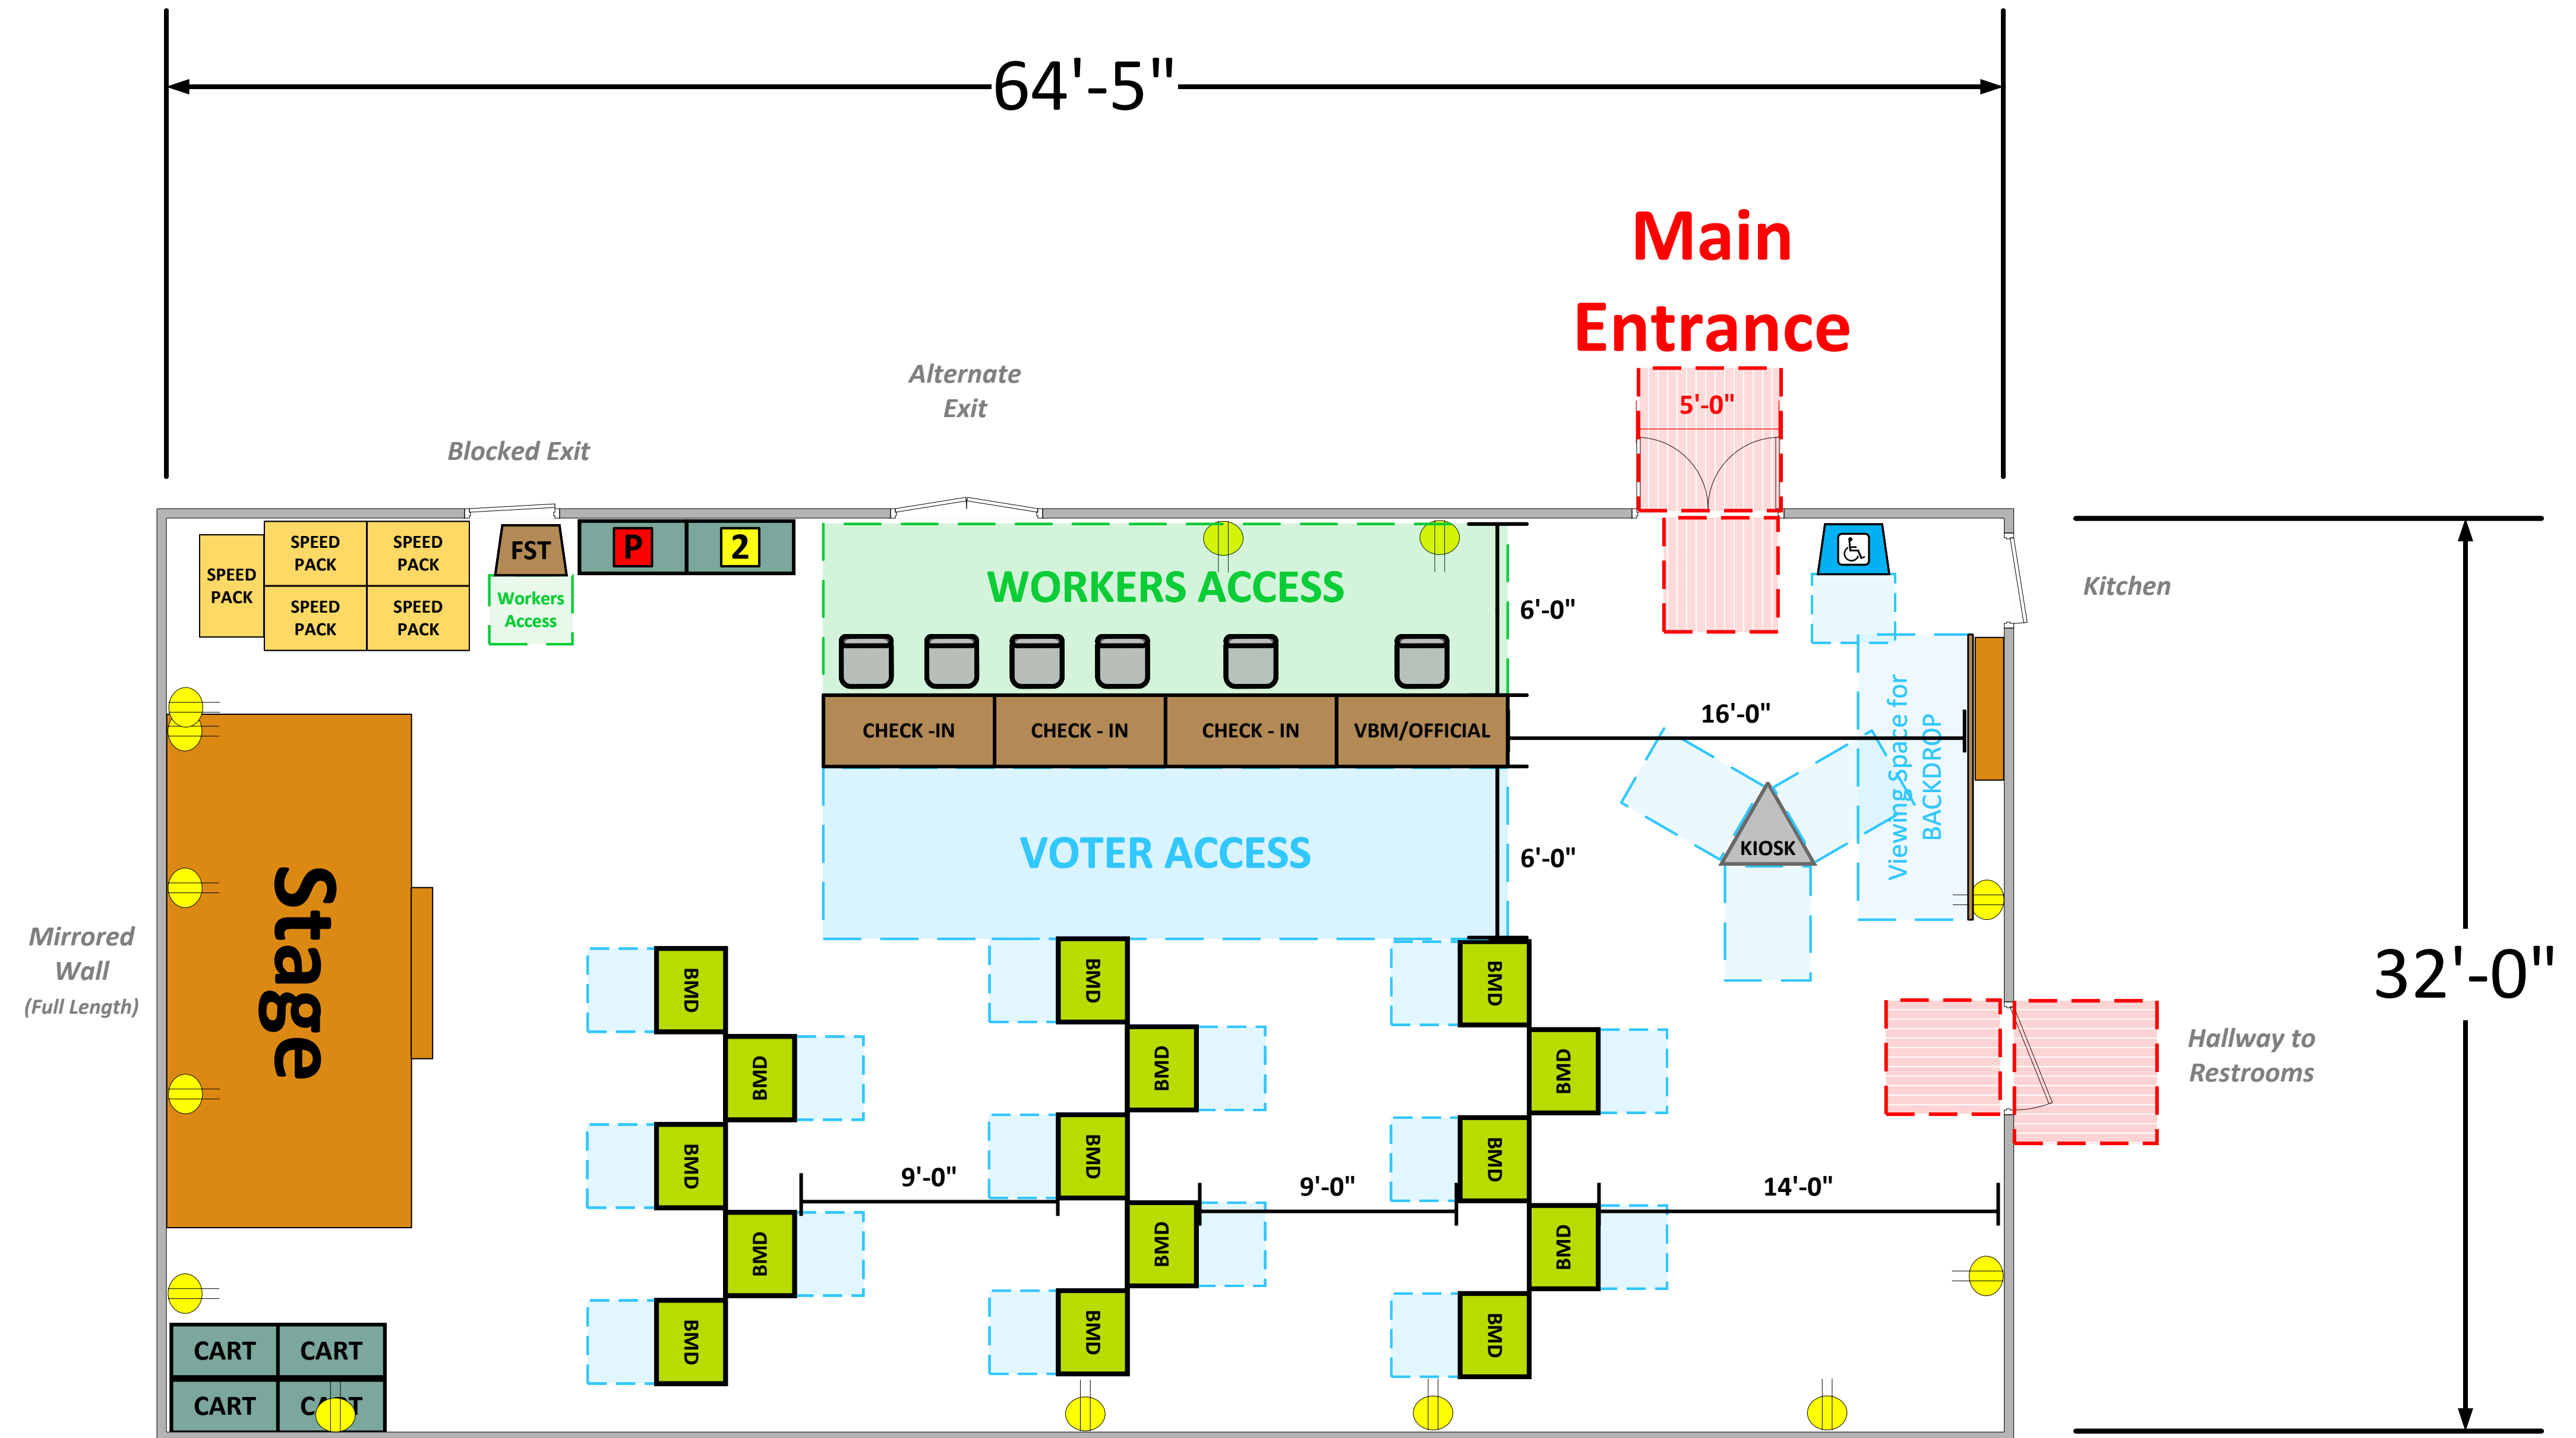

Hall

(1,901 Usable Sq. Ft.)

LEGEND

Room Size	Dimension: 64' 5" x 32'	Sq. Ft: 2,061
Number of BMDs	15	
POWER OUTLET		
PROTRUDING OBJECT		
Do Not Block Area		

TITLE

VCID 19451
Salon South Gate

Each chair at a CHECK-IN station equals one ePollbook

Equipment By: Ryan Rivas	Date: 01/24/24
Skeleton Drawn By: Scott Taylor	Date: 01/14/24
Scale: 1/4" inches = 1' Ft.	