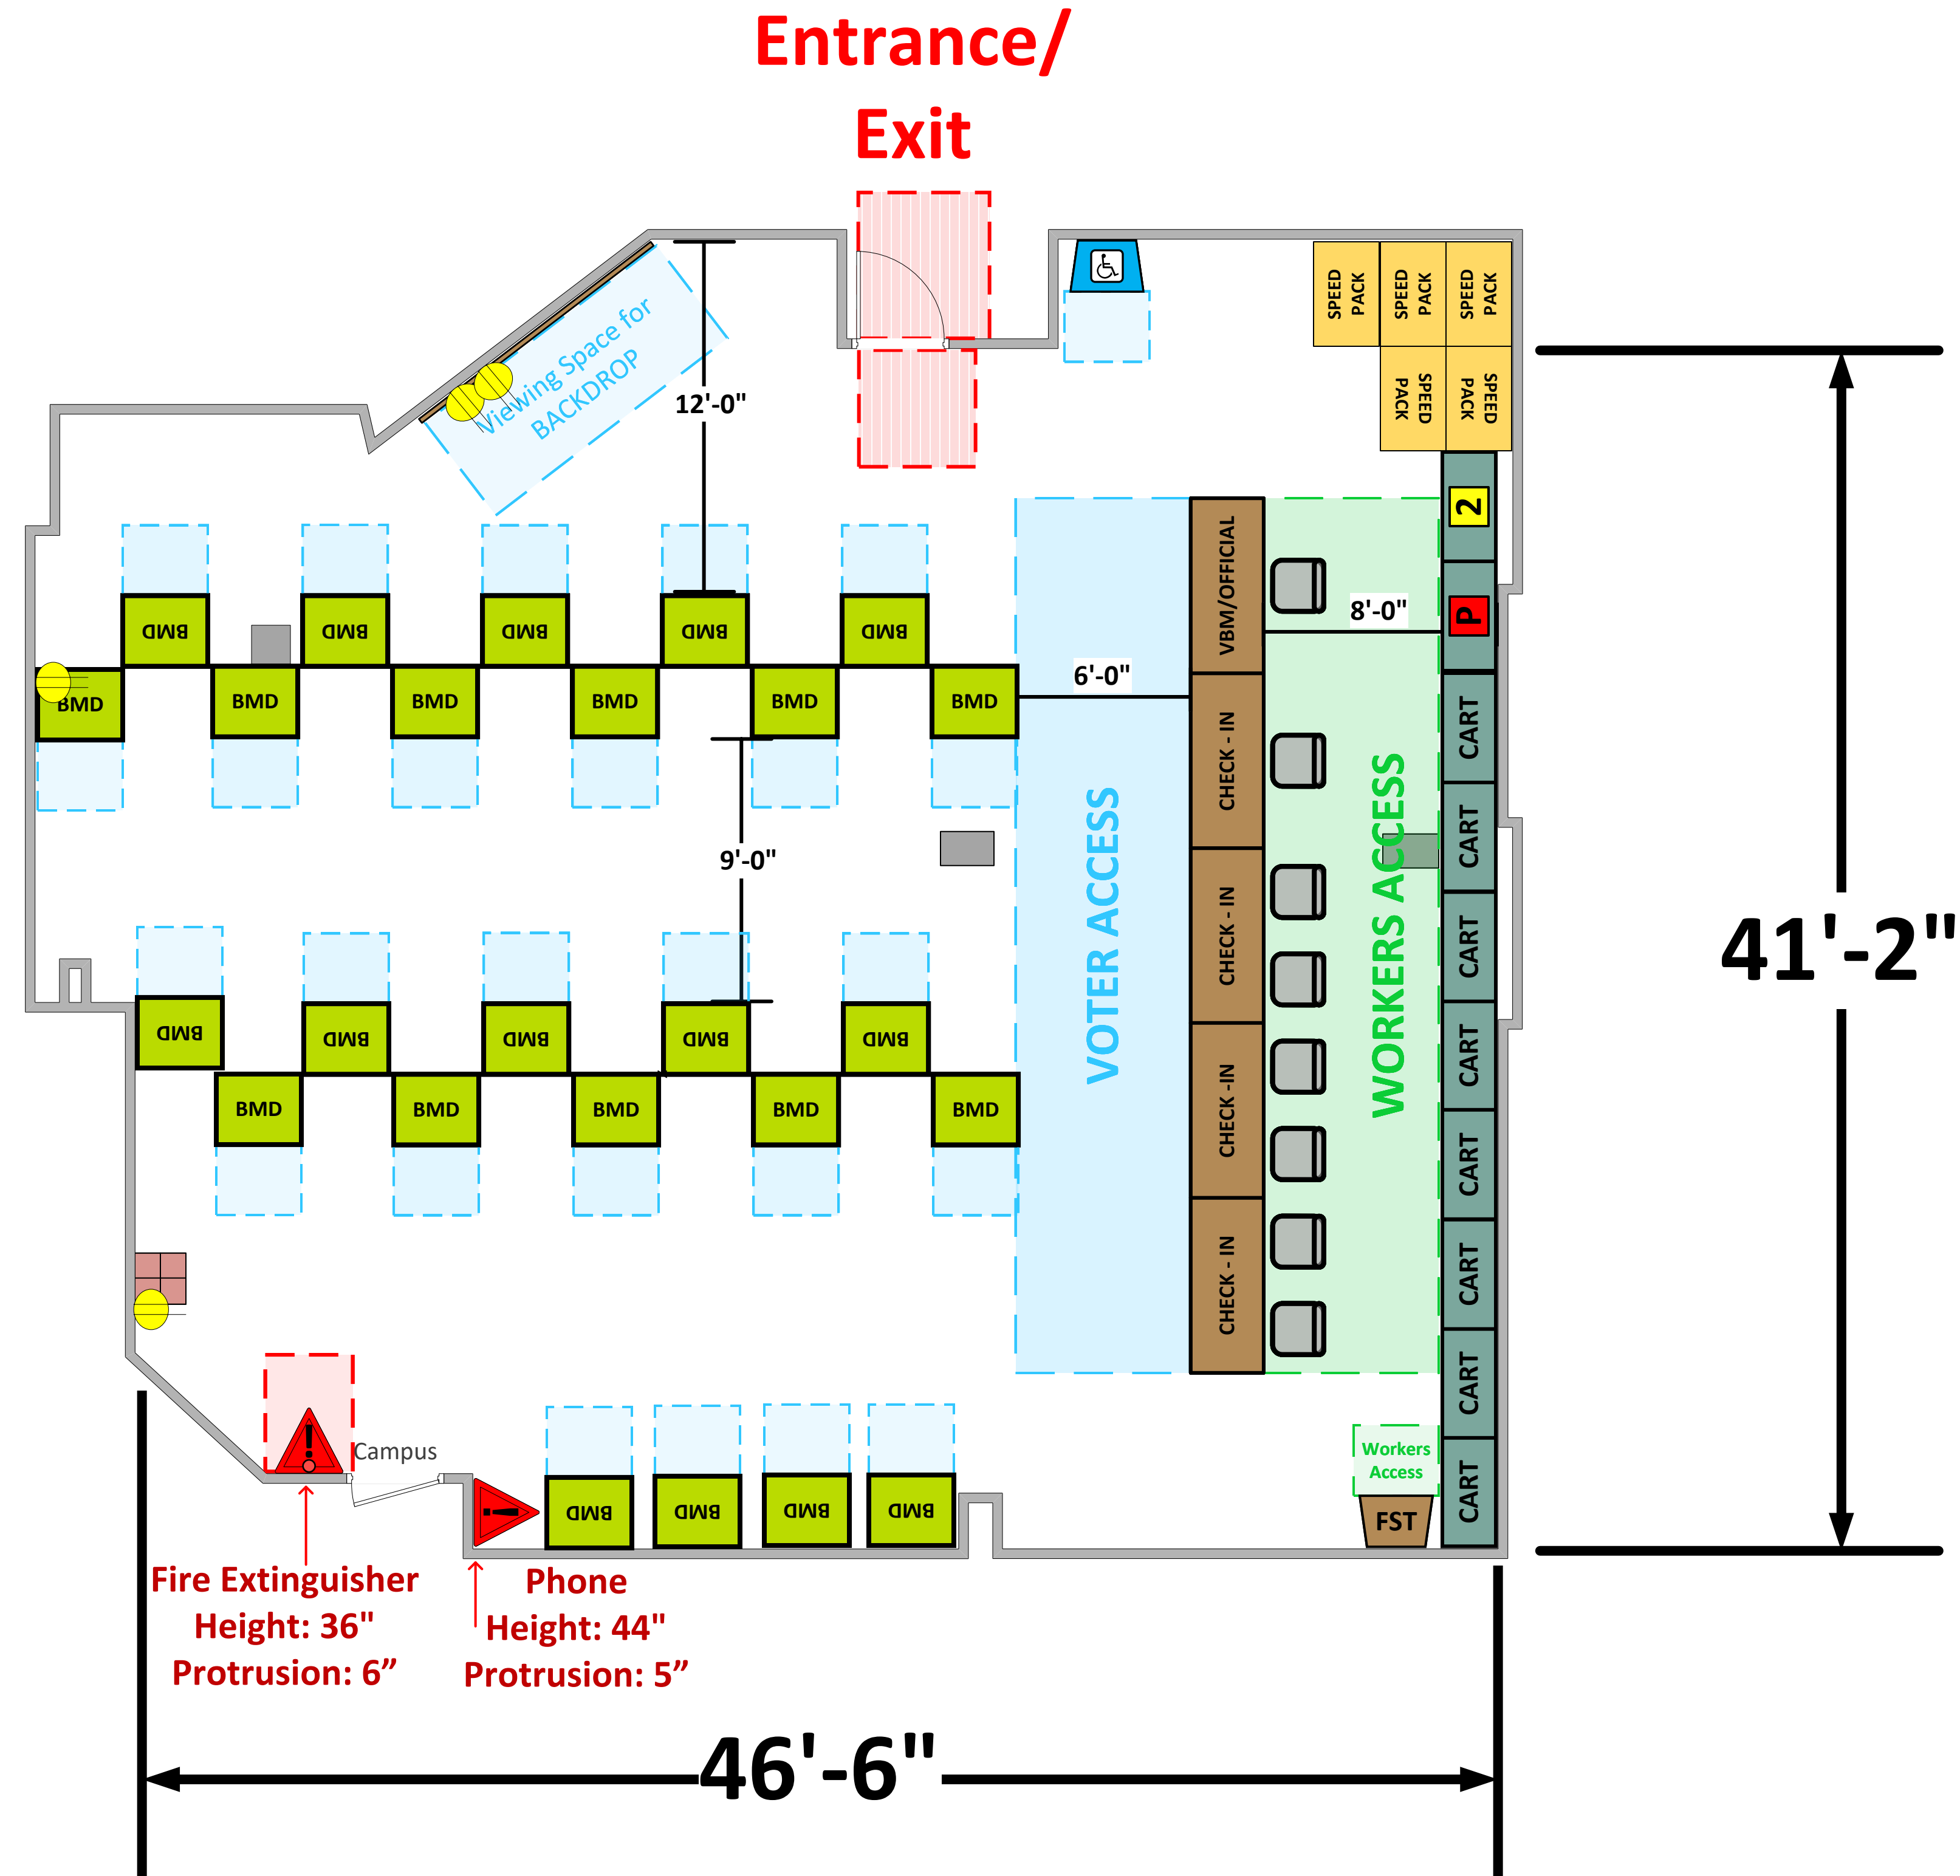

# Multi Purpose Room (1,918 Usable Sq. Ft.)

## LEGEND

Room Size	Dimension: 41'2" x 46'9"	Sq. Ft: 1,924
Number of BMDs	25	
POWER OUTLET		
PROTRUDING OBJECT		
Do Not Block Area		

**VCID 19464**  
**KIPP Promesa Prep**

*Each chair at a CHECK-IN station equals one ePollbook*

Equipment By: <b>Carlos Montejano</b>	Date: <b>01/25/2024</b>
Skeleton Drawn By: <b>Anthony Gonzalez</b>	Date: <b>01/11/2024</b>
Scale: <b>1/4" inches = 1' Ft.</b>	