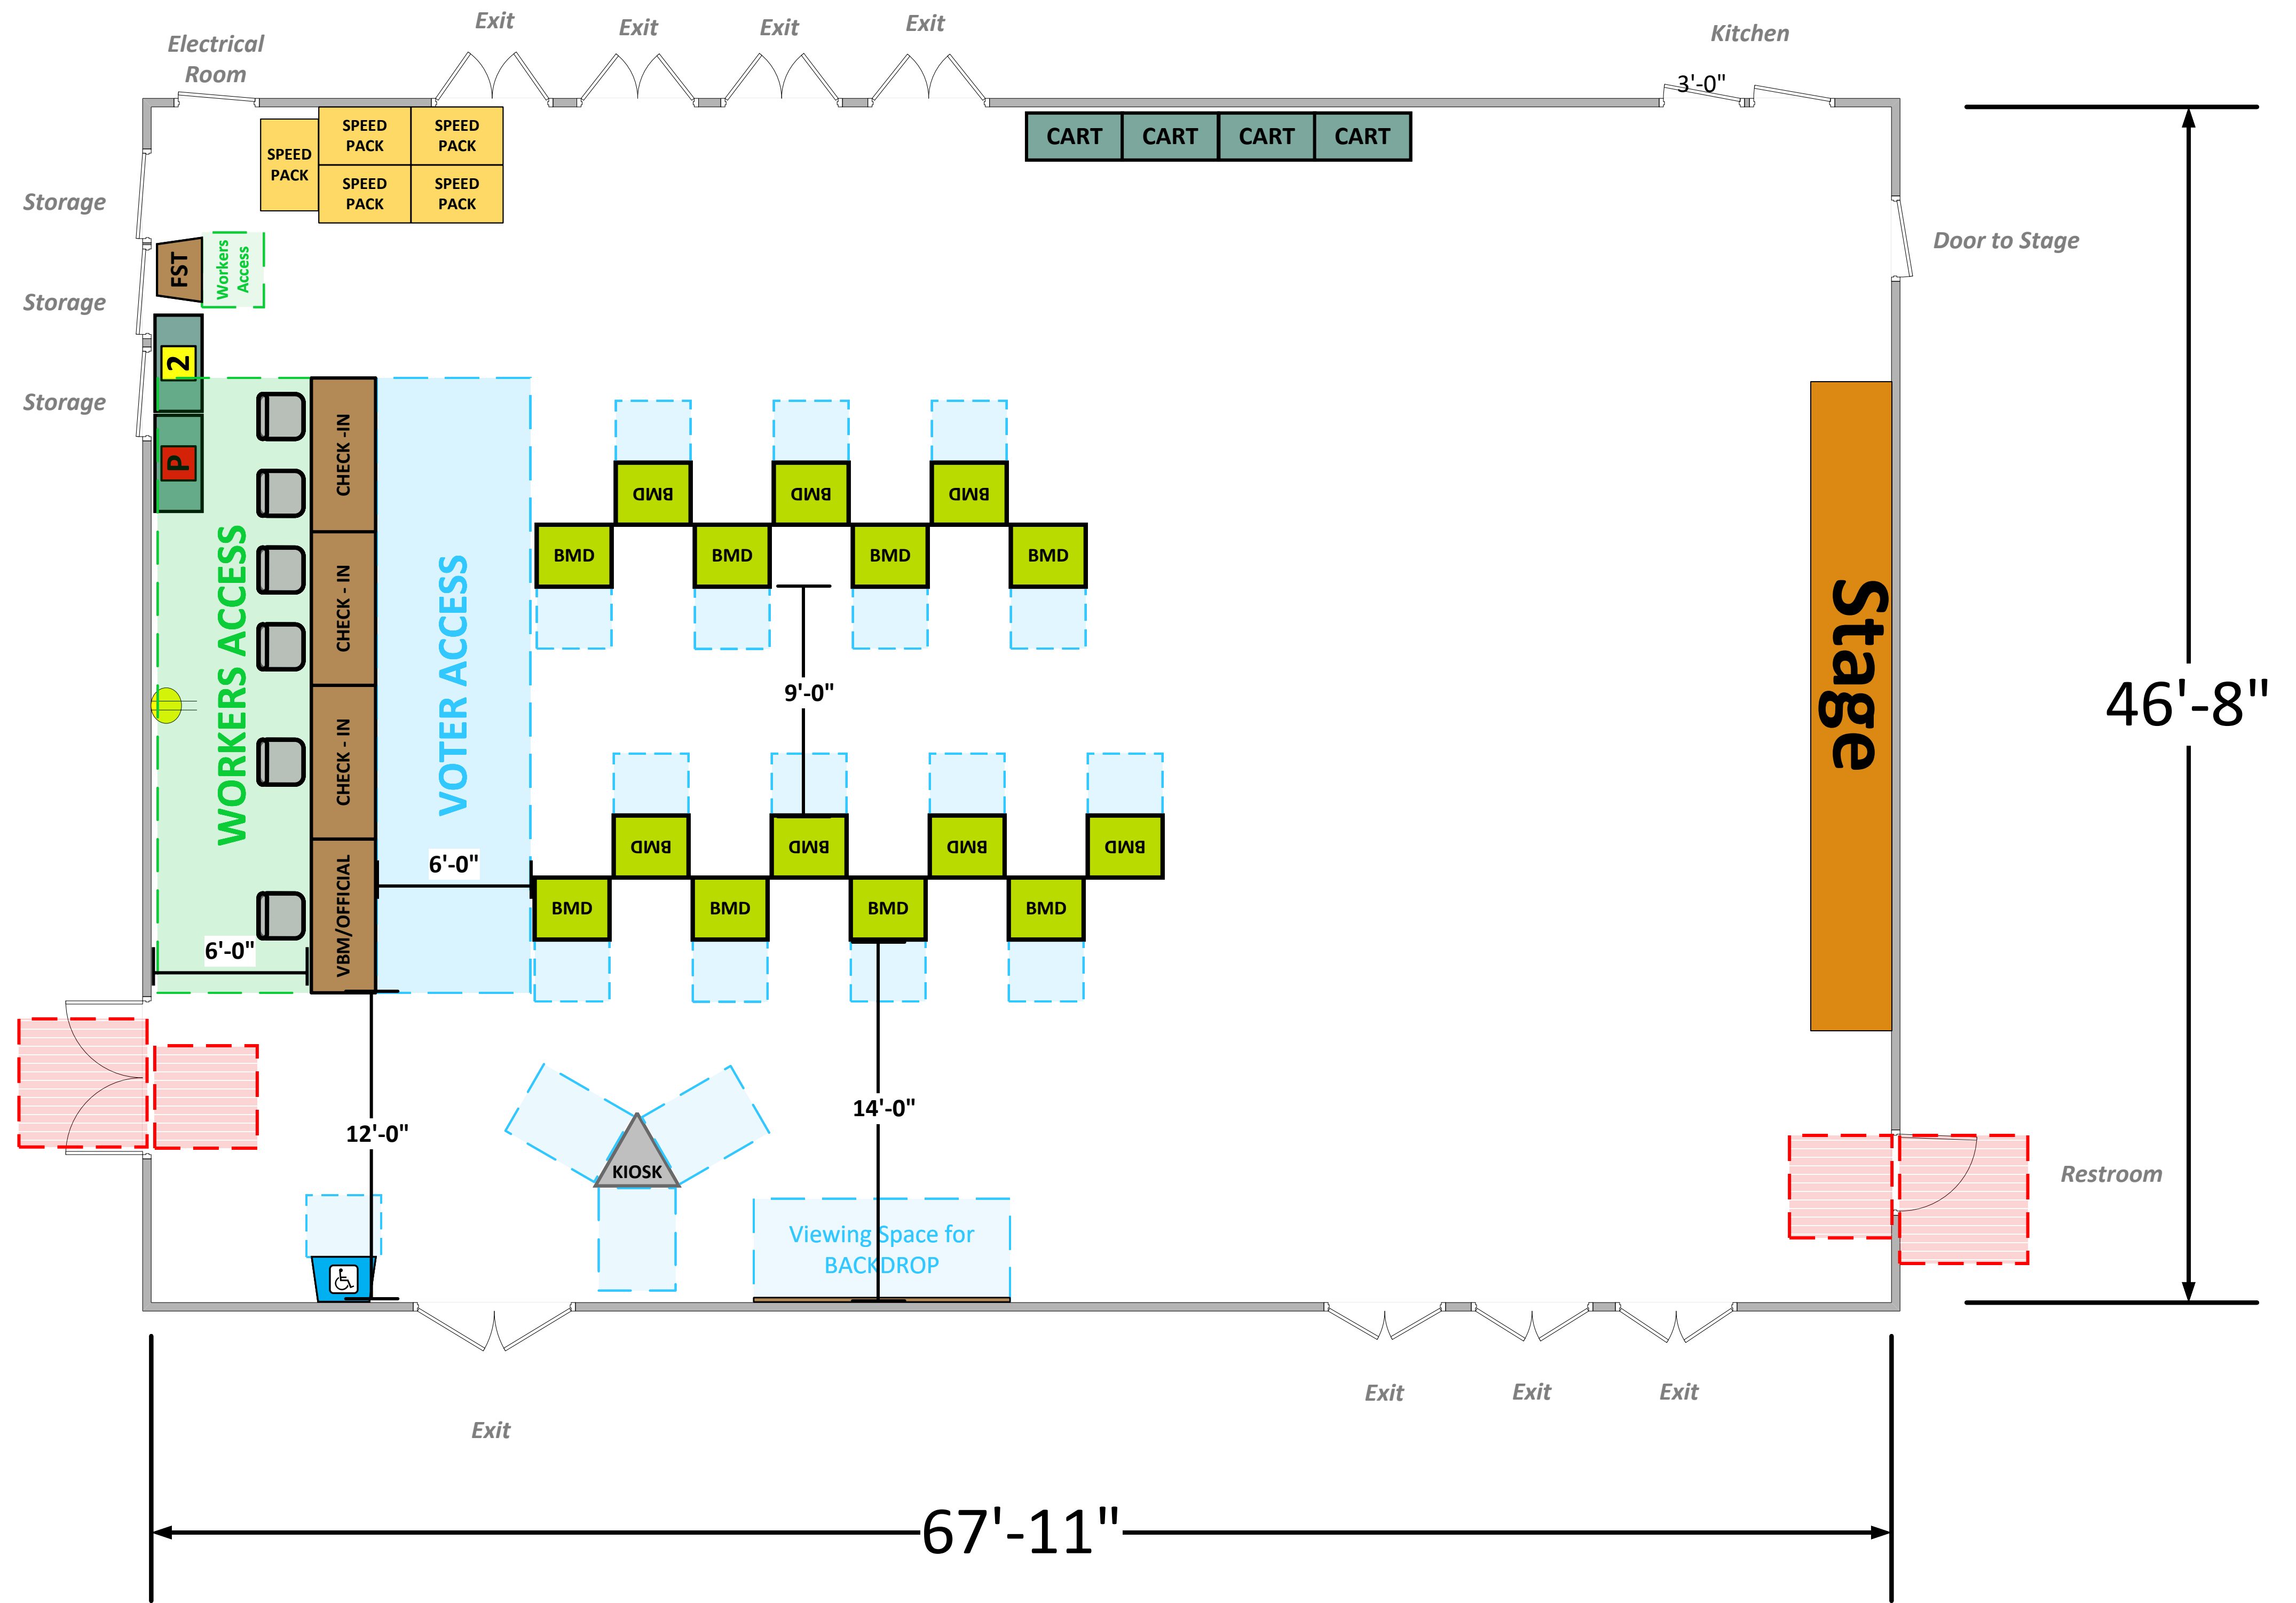

Ballroom

(3,076 Usable Sq. Ft.)

LEGEND

Room Size	Dimension: 46' 8" x 67' 11"	Sq. Ft: 3,169
Number of BMDs	15	
POWER OUTLET		
PROTRUDING OBJECT		
Do Not Block Area		

TITLE

VCID 19488
Van Nuys Masonic Temple

Each chair at a CHECK-IN station equals one ePollbook

Equipment By: Ryan Rivas	Date: 01/24/24
Skeleton Drawn By: Scott Taylor	Date: 01/12/24
Scale: 1/4" inches = 1' Ft.	