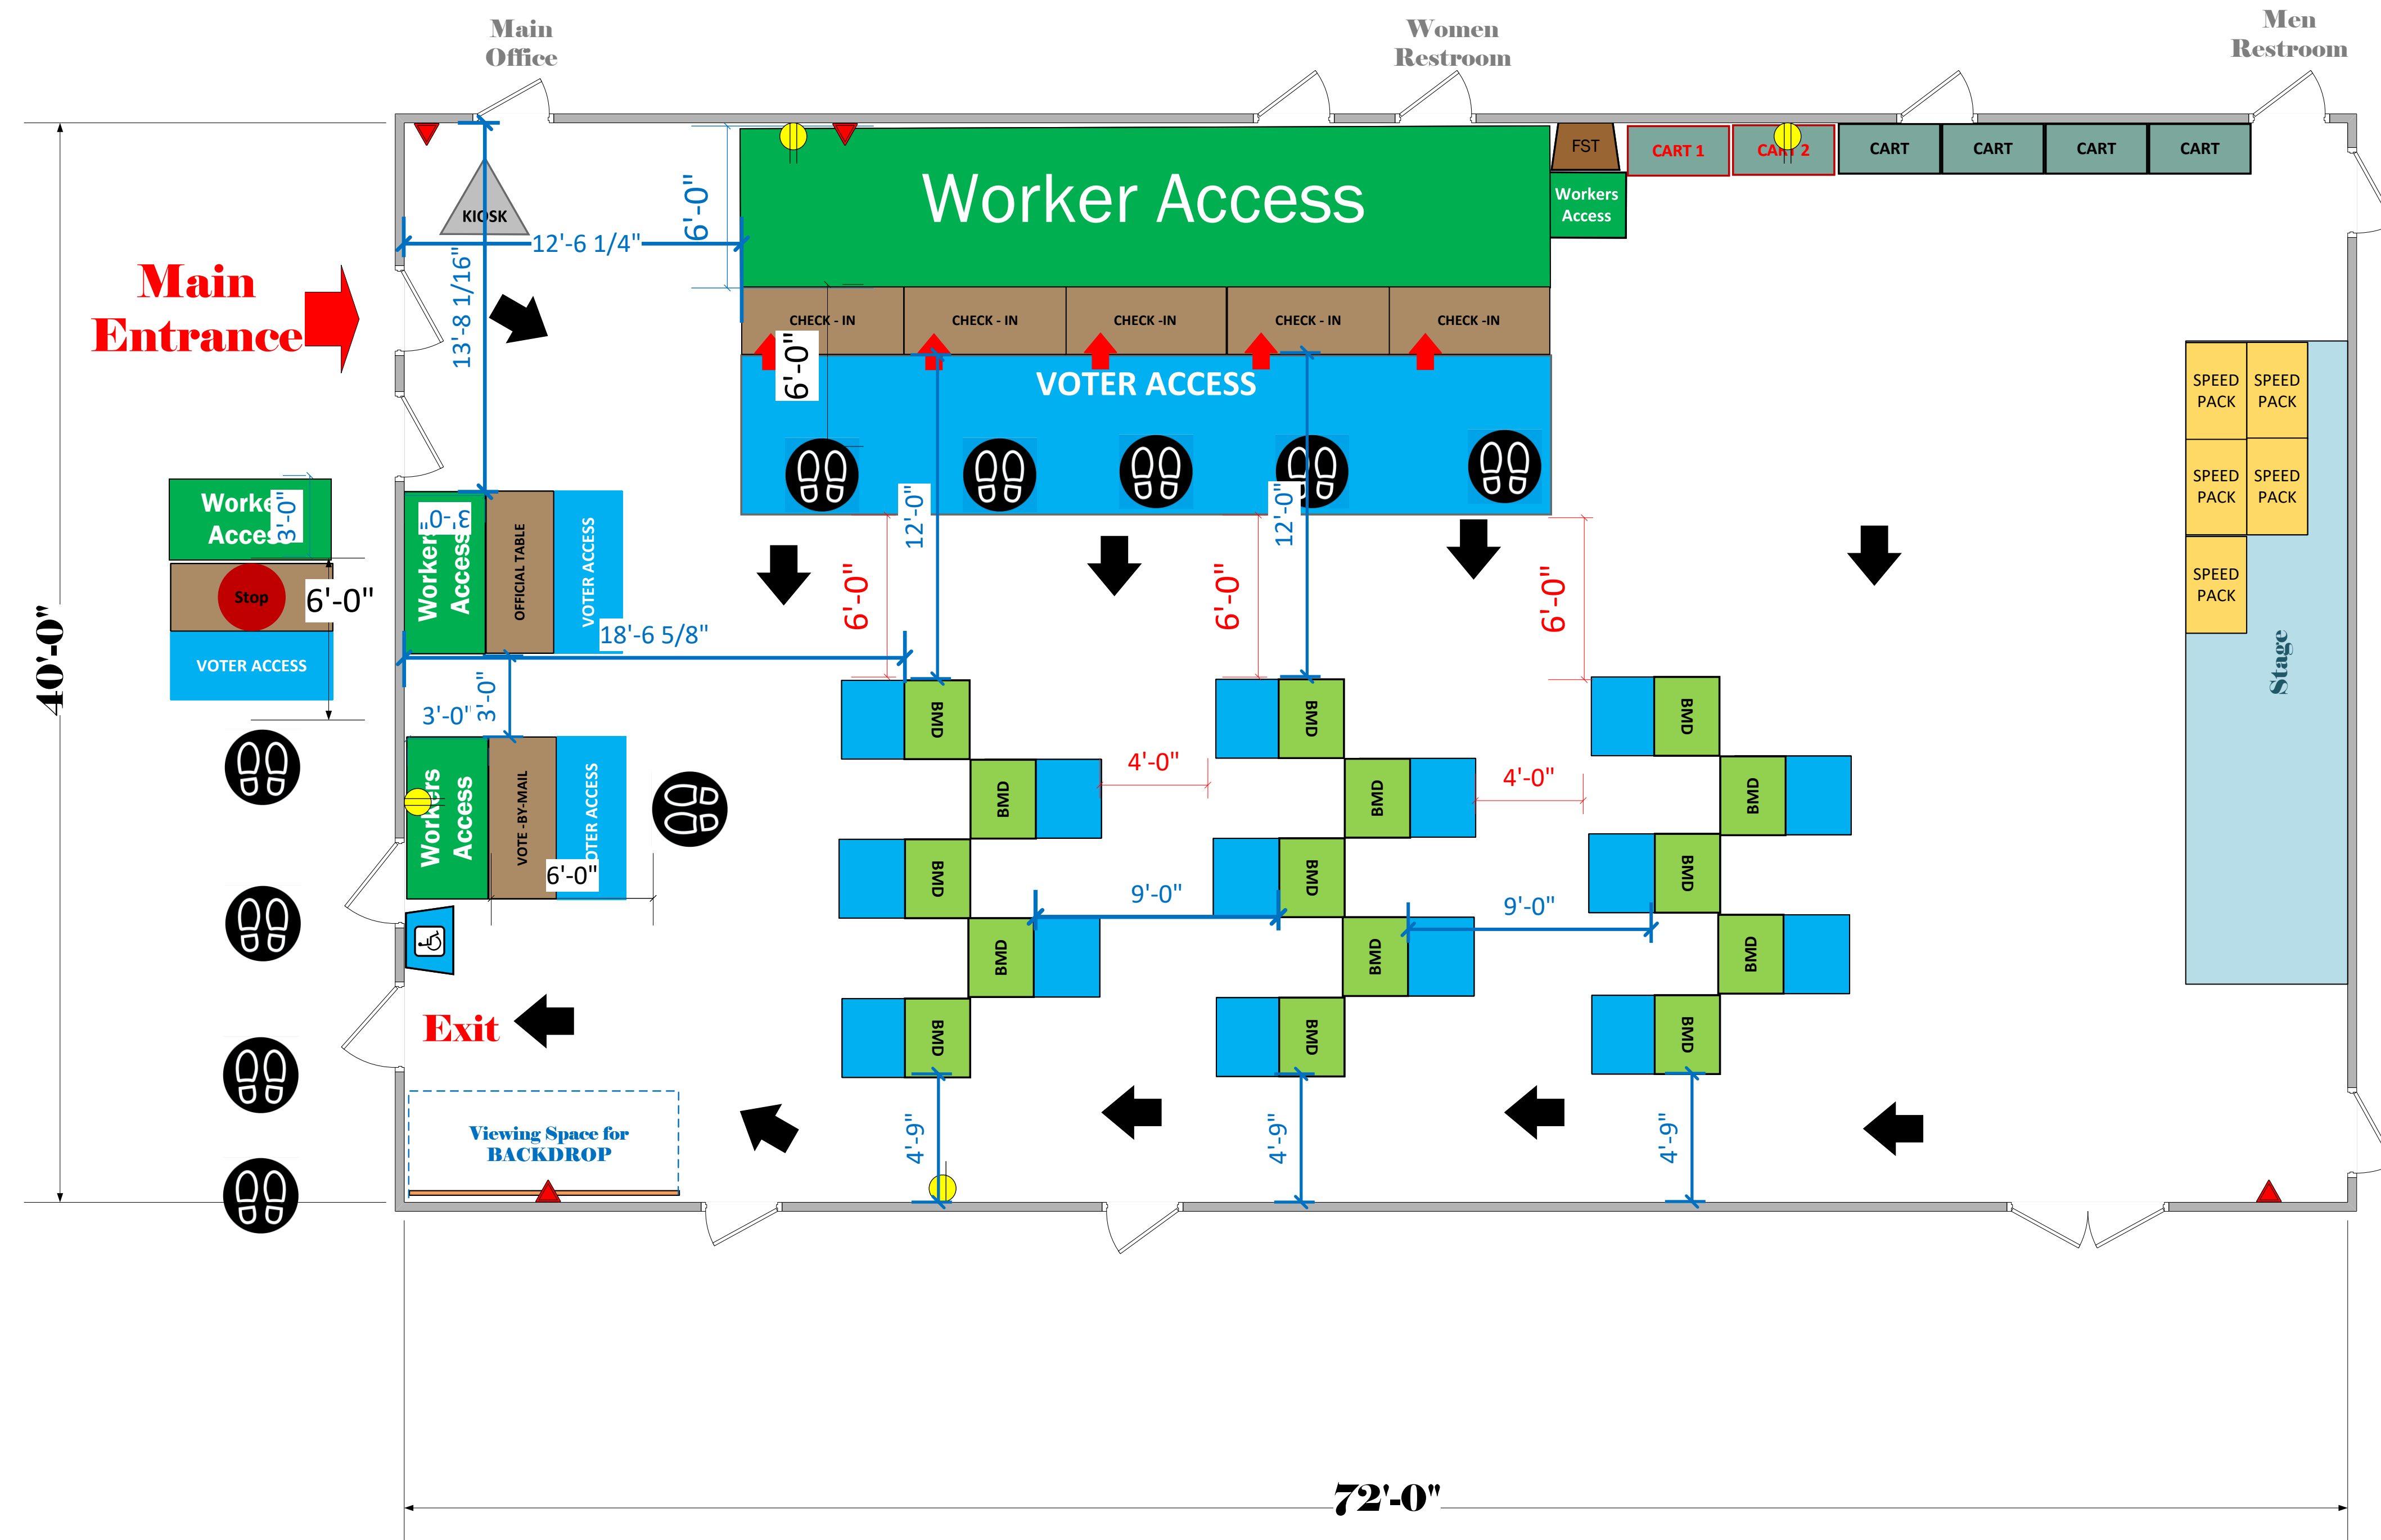

Senior Center (2880 Sq. Ft)

LEGEND

Room Size	Dimension: 42'x 72'	Sq. Ft: 2880
EPB	Primary:	Secondary:
BMD	Total: 15	Actual: 15
Circuits	Total:	Usable:
Floor Decals		
BALLOT MARKING DEVICE		
CHECK IN TABLE		
BMD CART		
BACKDROP		
KIOSK		
POWER OUTLET		
PROTRUDING OBJECT		
ROUTER		
POWER CORDS		

TITLE
**North Hollywood Recreation Center
VC ID # 1949**

SCALE
1: 48

DRAWN BY
Ryan Rivas