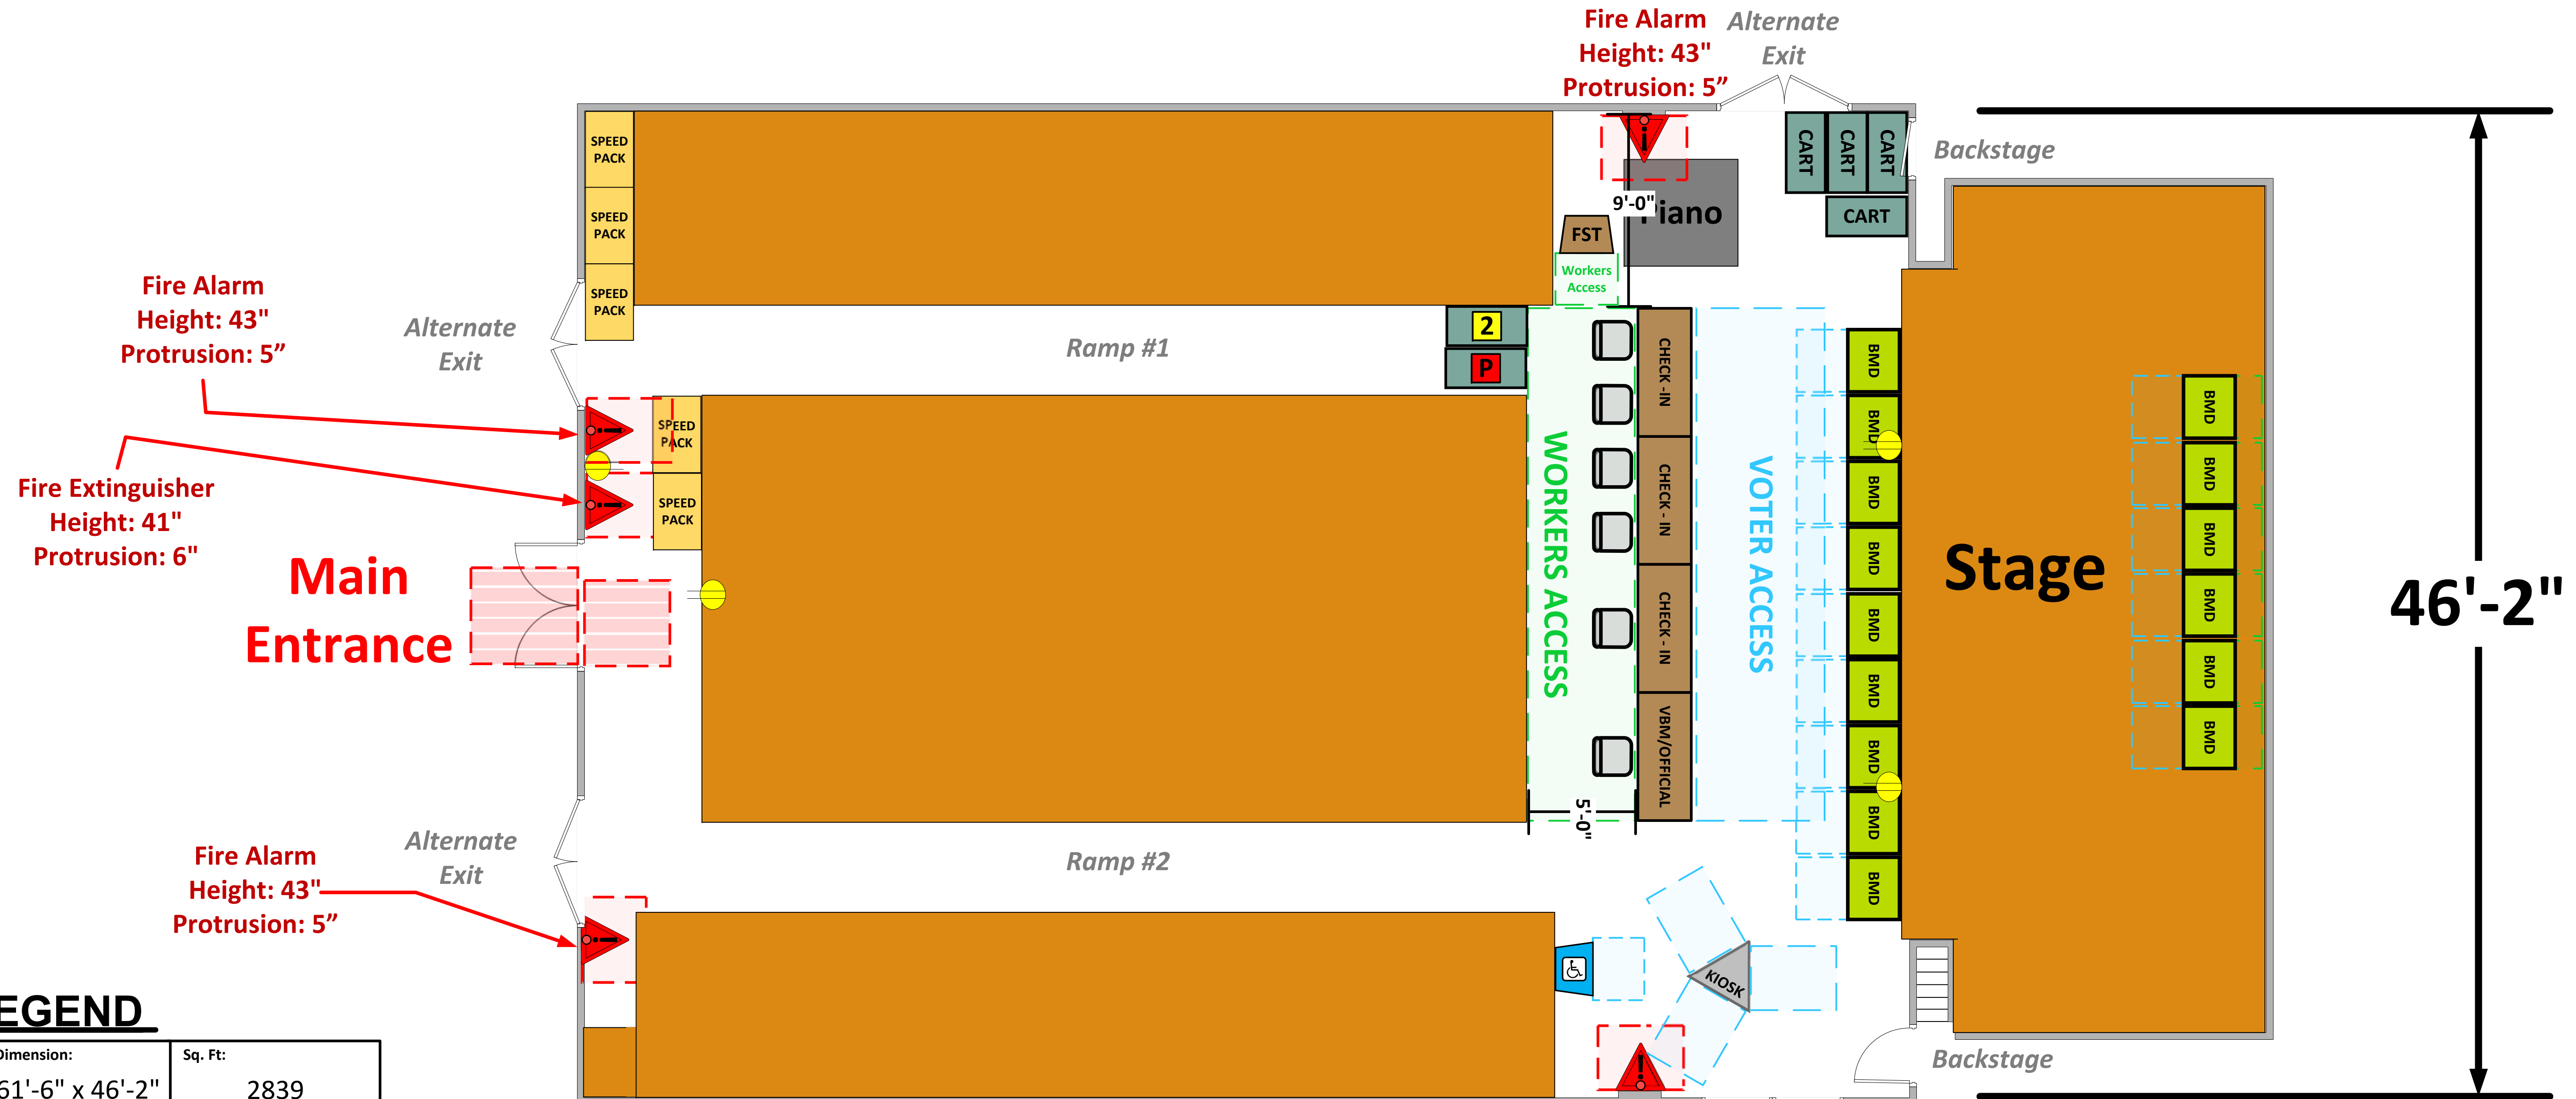

Auditorium (799 Usable Sq. Ft.)

61'-6"

46'-2"

LEGEND

Room Size	Dimension: 61'-6" x 46'-2"	Sq. Ft: 2839
Number of BMDs	15	
POWER OUTLET		
PROTRUDING OBJECT		
Do Not Block Area		

TITLE
VCID 19509
Middleton Street Elementary School

Each chair at a CHECK-IN station equals one ePollbook

Equipment By: Anthony Gonzalez	Date: 05/04/26
Skeleton Drawn By: Scott Taylor	Date: 04/20/26
Scale: 1/4" inches = 1' Ft.	