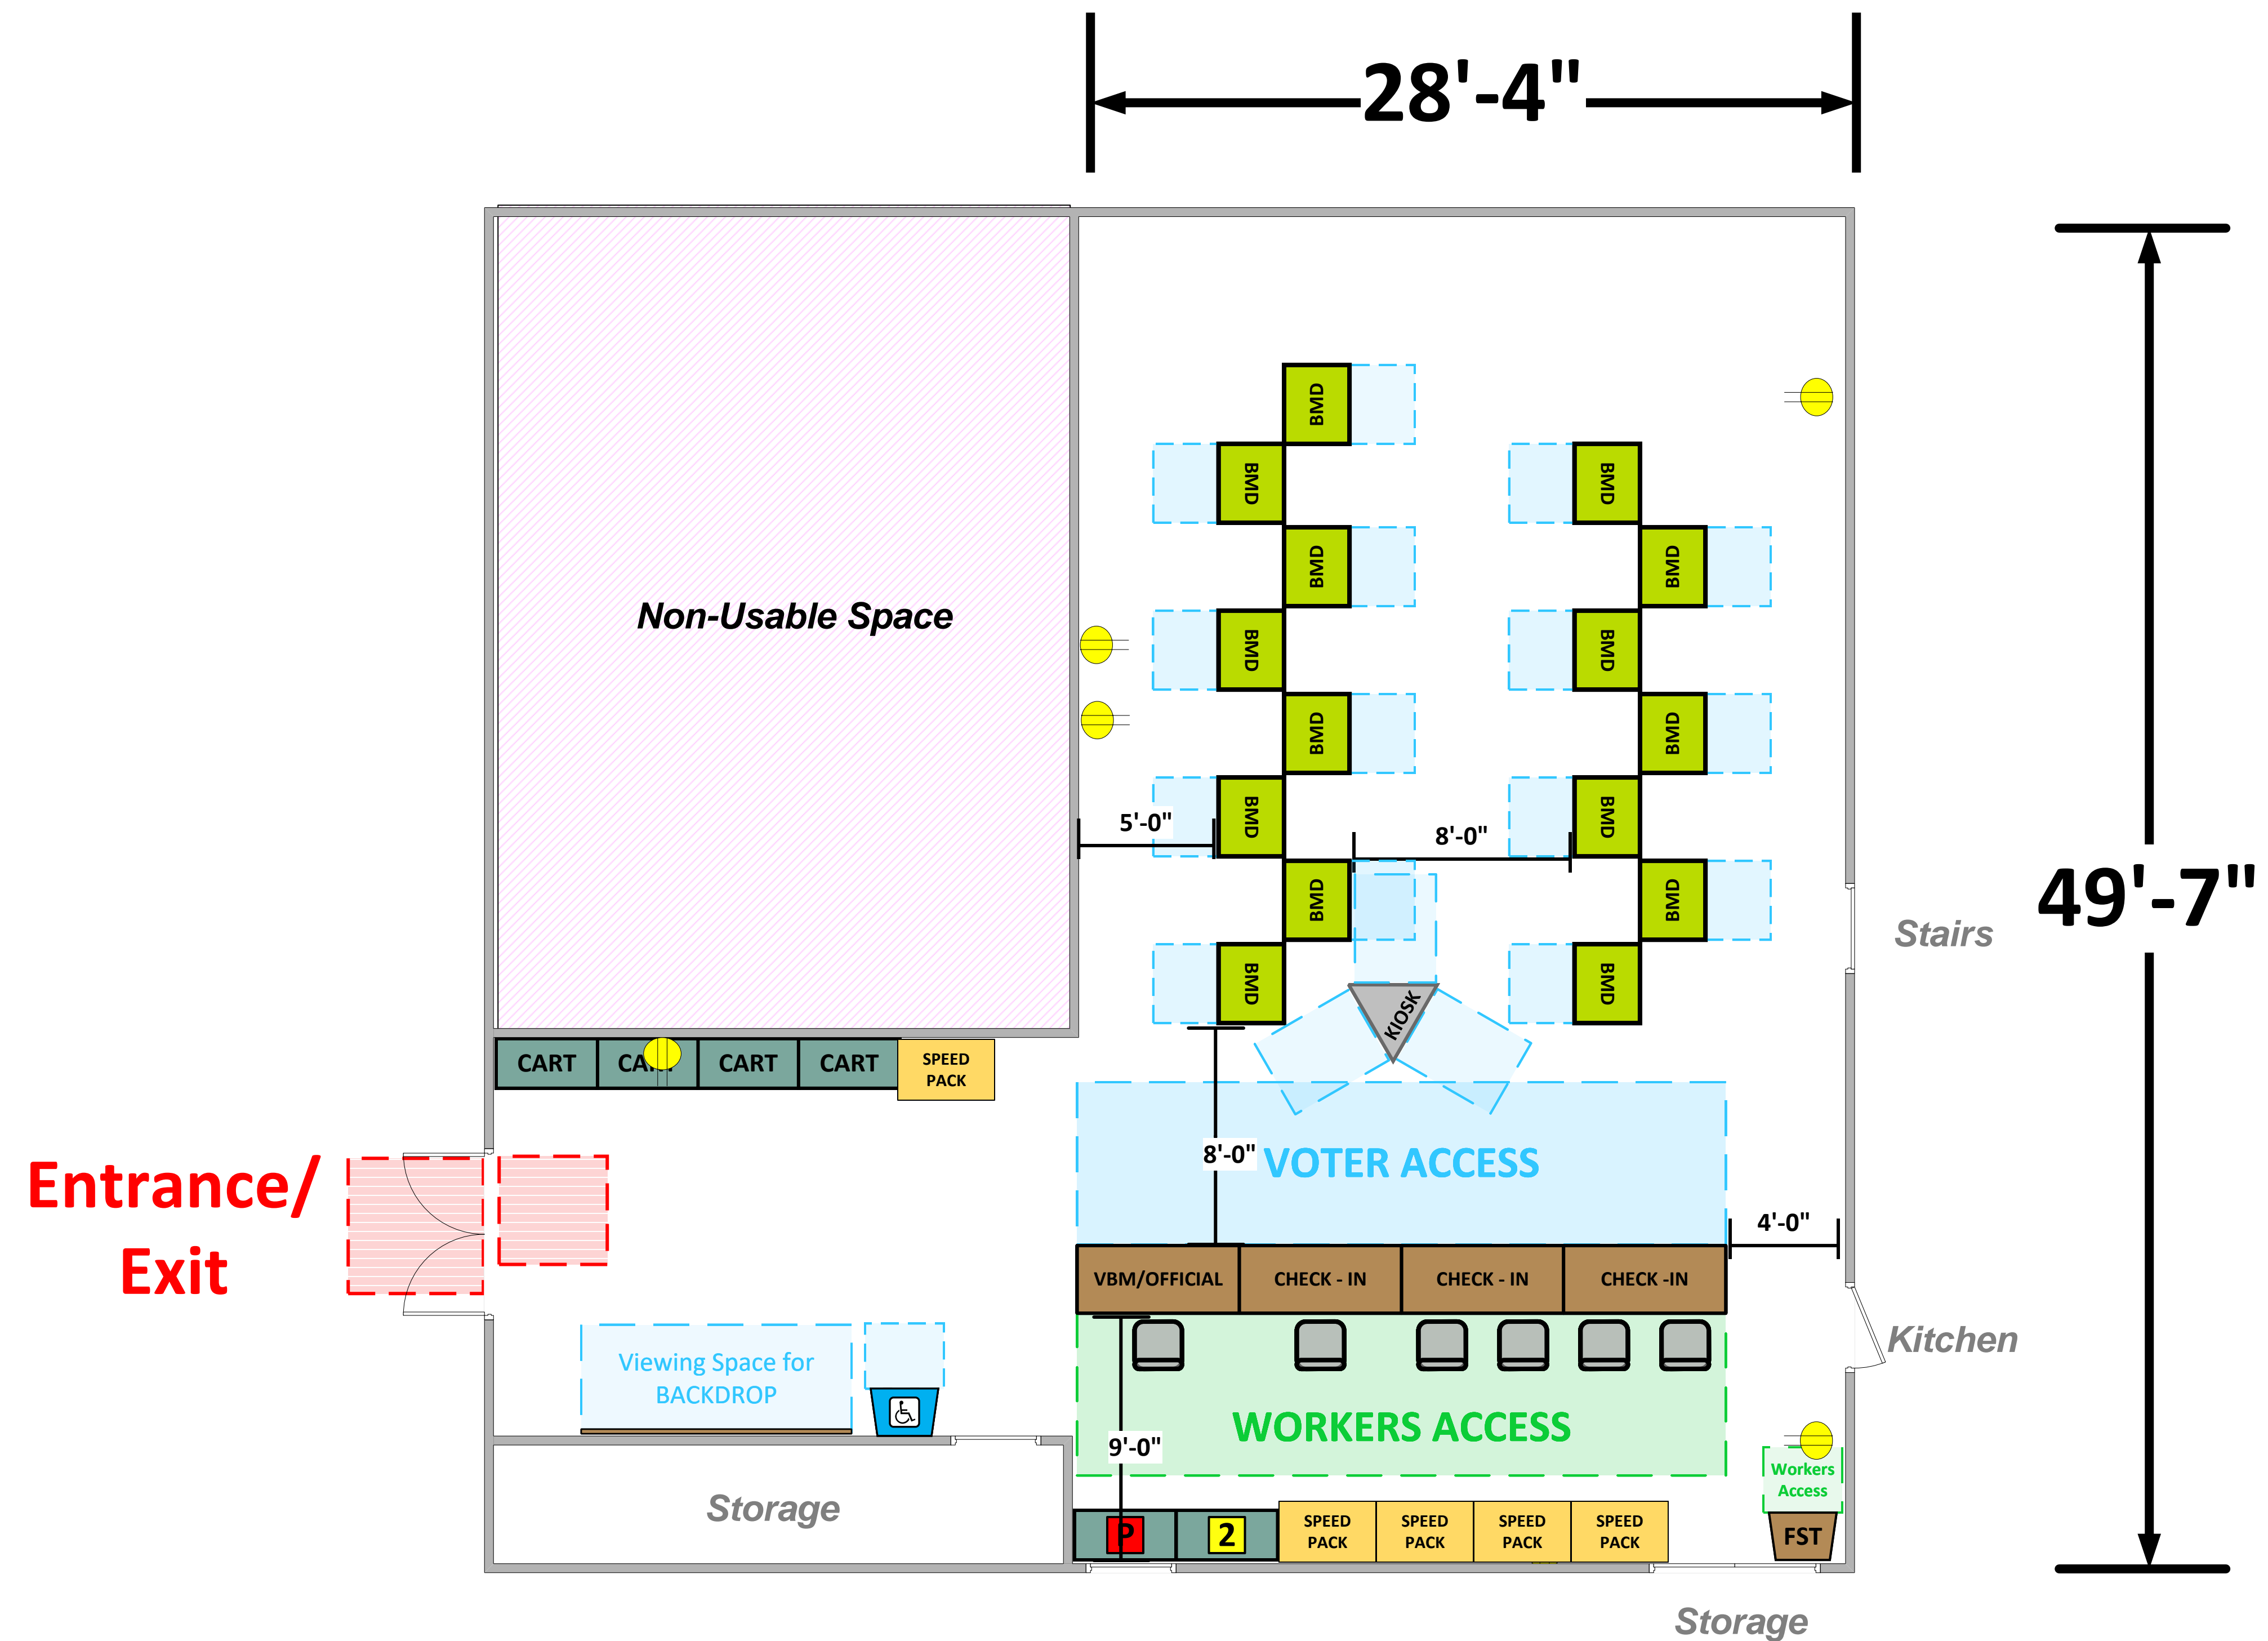

GG 238

(1,404 Sq. Ft.)

LEGEND

Room Size	Dimension: 24'4" X 49'7"	Sq. Ft: 1,404
Number of BMDs	15	
POWER OUTLET		
PROTRUDING OBJECT		
Do Not Block Area		

TITLE

VCID #19595
Long Beach City College

Equipment By: Dustin Fuller	Date: 01/26/2024
Skeleton Drawn By: Ryan Rivas	Date:
Scale: 1/4" inches = 1' Ft.	