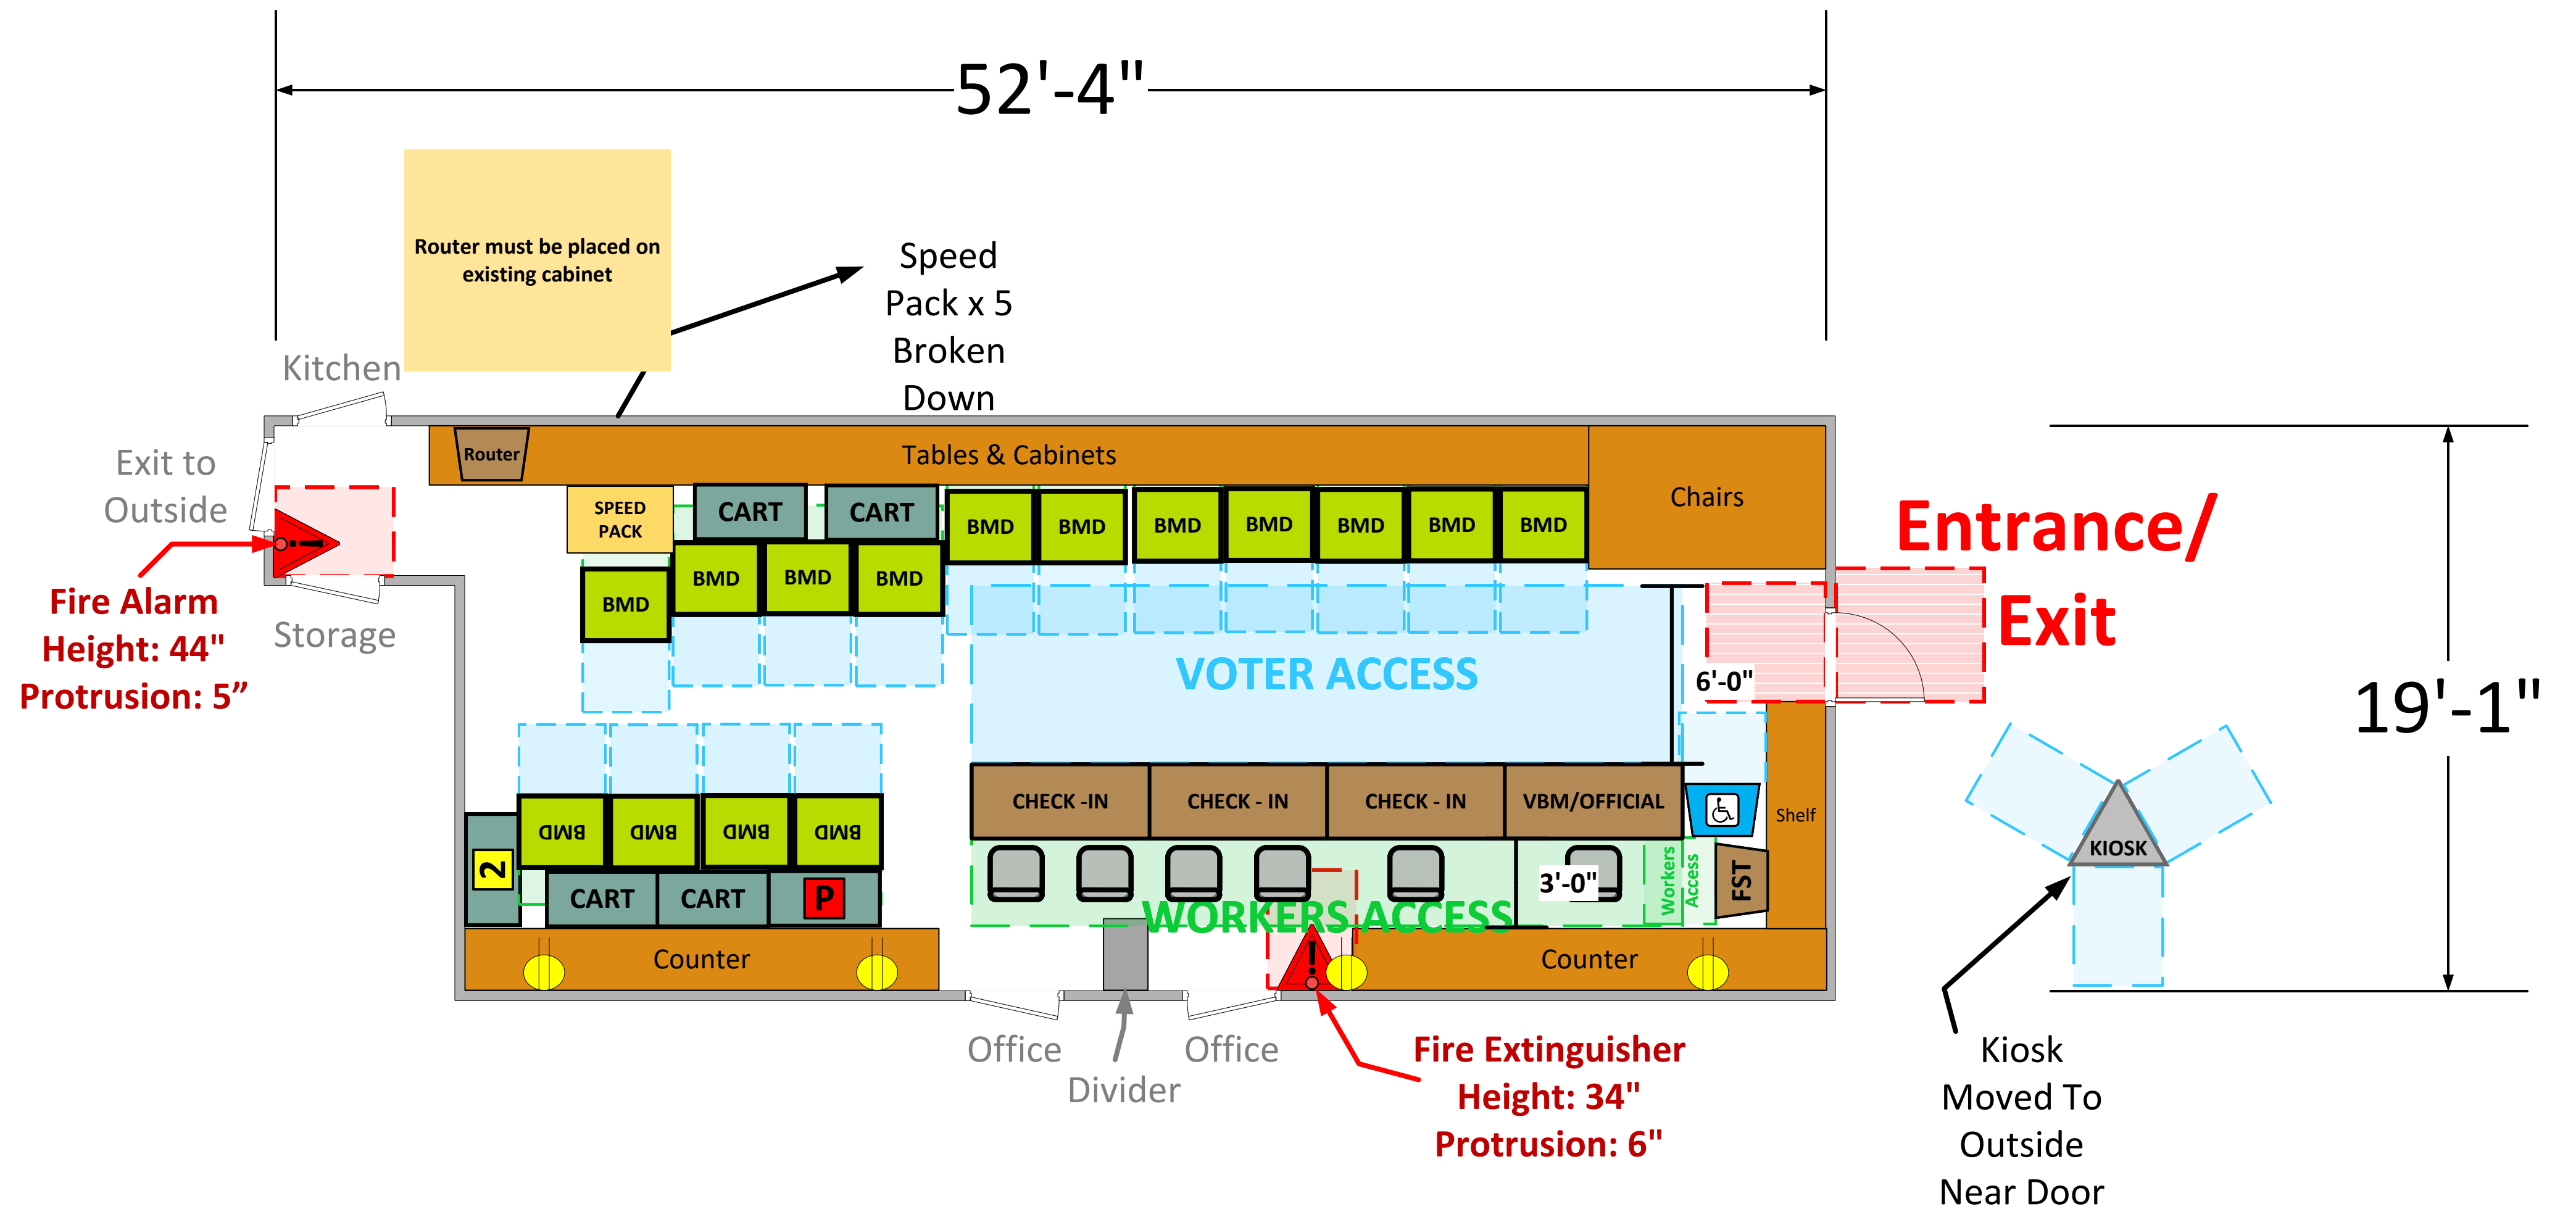

Classroom

(815 Usable Sq. Ft.)

Divider not working per A. Balderrama

LEGEND

Room Size	Dimension: 52'4" x 19'1"	Sq. Ft: 994'
Number of BMDs	15	
POWER OUTLET		
PROTRUDING OBJECT		
Do Not Block Area		

19641 St Andrews Recreation Center

Each chair at a CHECK-IN station equals one ePollbook

Equipment By: Ryan Rivas	Date: 04/21/26
Skeleton Drawn By: Denise Rivera	Date: 05/08/25
Scale: 1/4" inches = 1' Ft.	