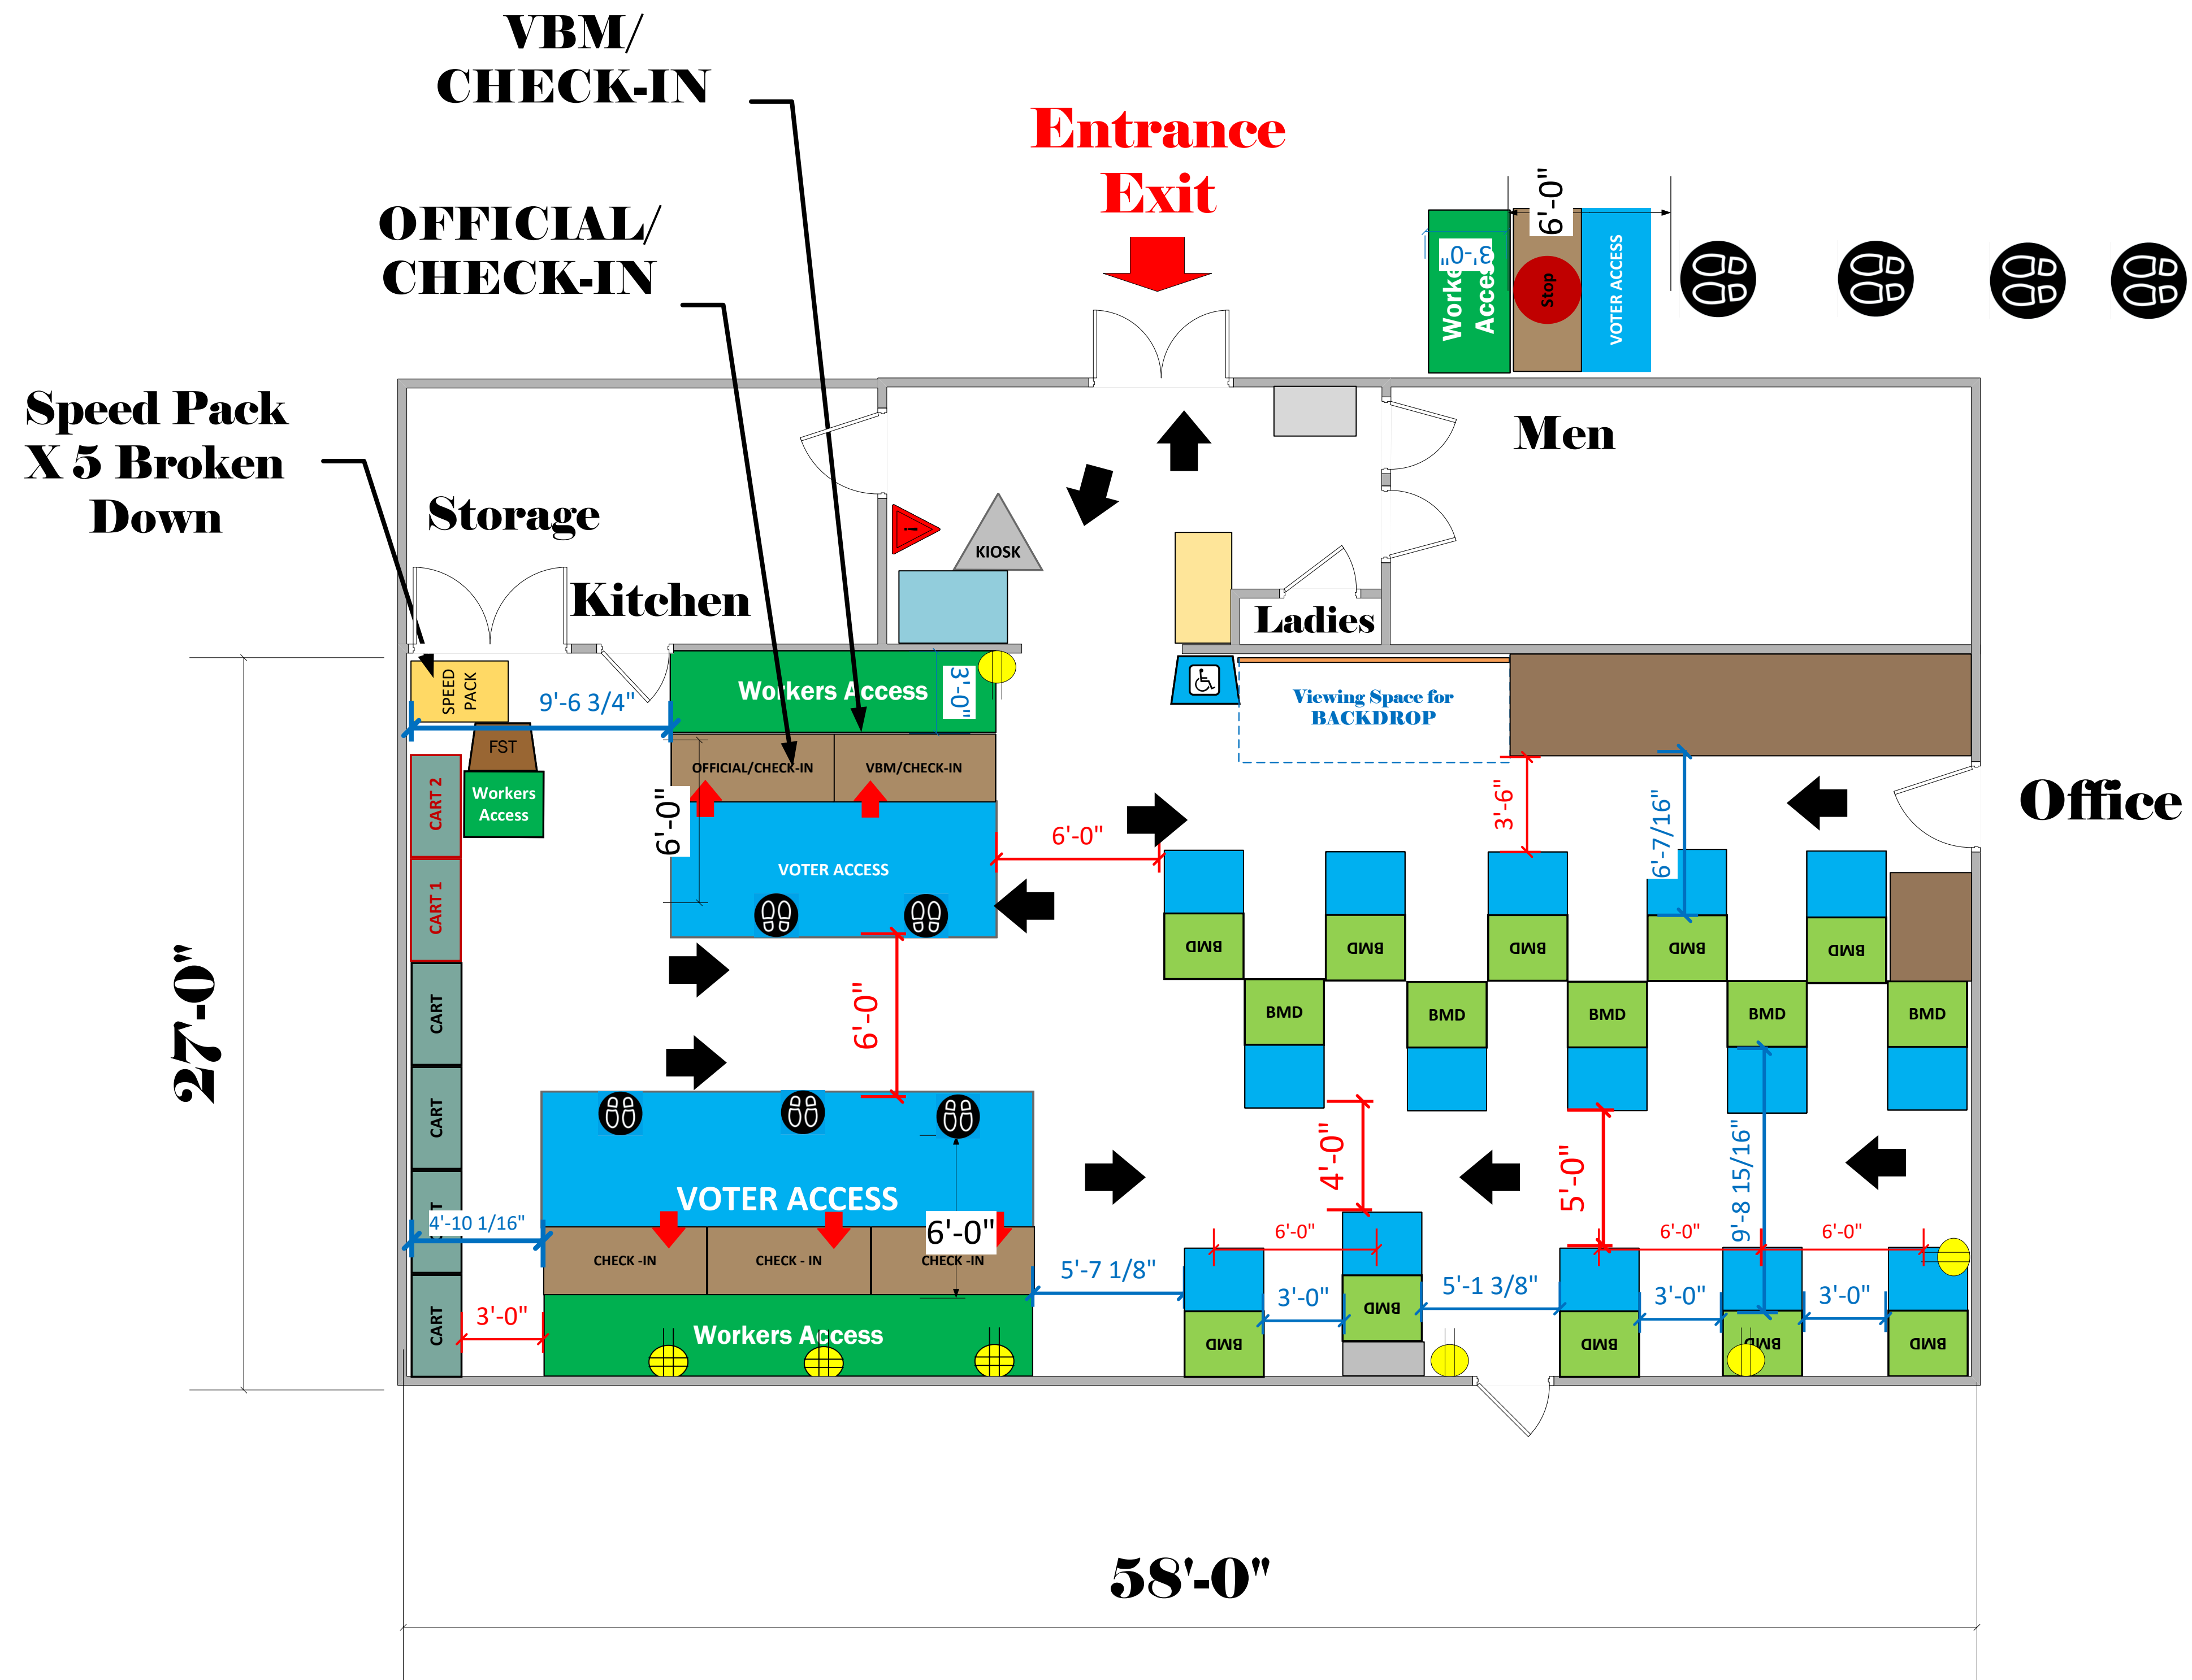

# Pardess Hall

(1,486 Sq Ft)

## LEGEND

Room Size	Dimension: 27'x58'	Sq. Ft: 1486
EPB	Primary:	Secondary:
BMD	Total: 15	Actual: 15
Circuits	Total:	Usable:
Floor Decals		
BALLOT MARKING DEVICE		
CHECK IN TABLE		
BMD CART		
BACKDROP		
KIOSK		
POWER OUTLET		
PROTRUDING OBJECT		
ROUTER		
POWER CORDS		

**Congregation Ohel Moshe**  
**VC ID # 19702**

SCALE	1: 48
DRAWN BY	Ryan Rivas