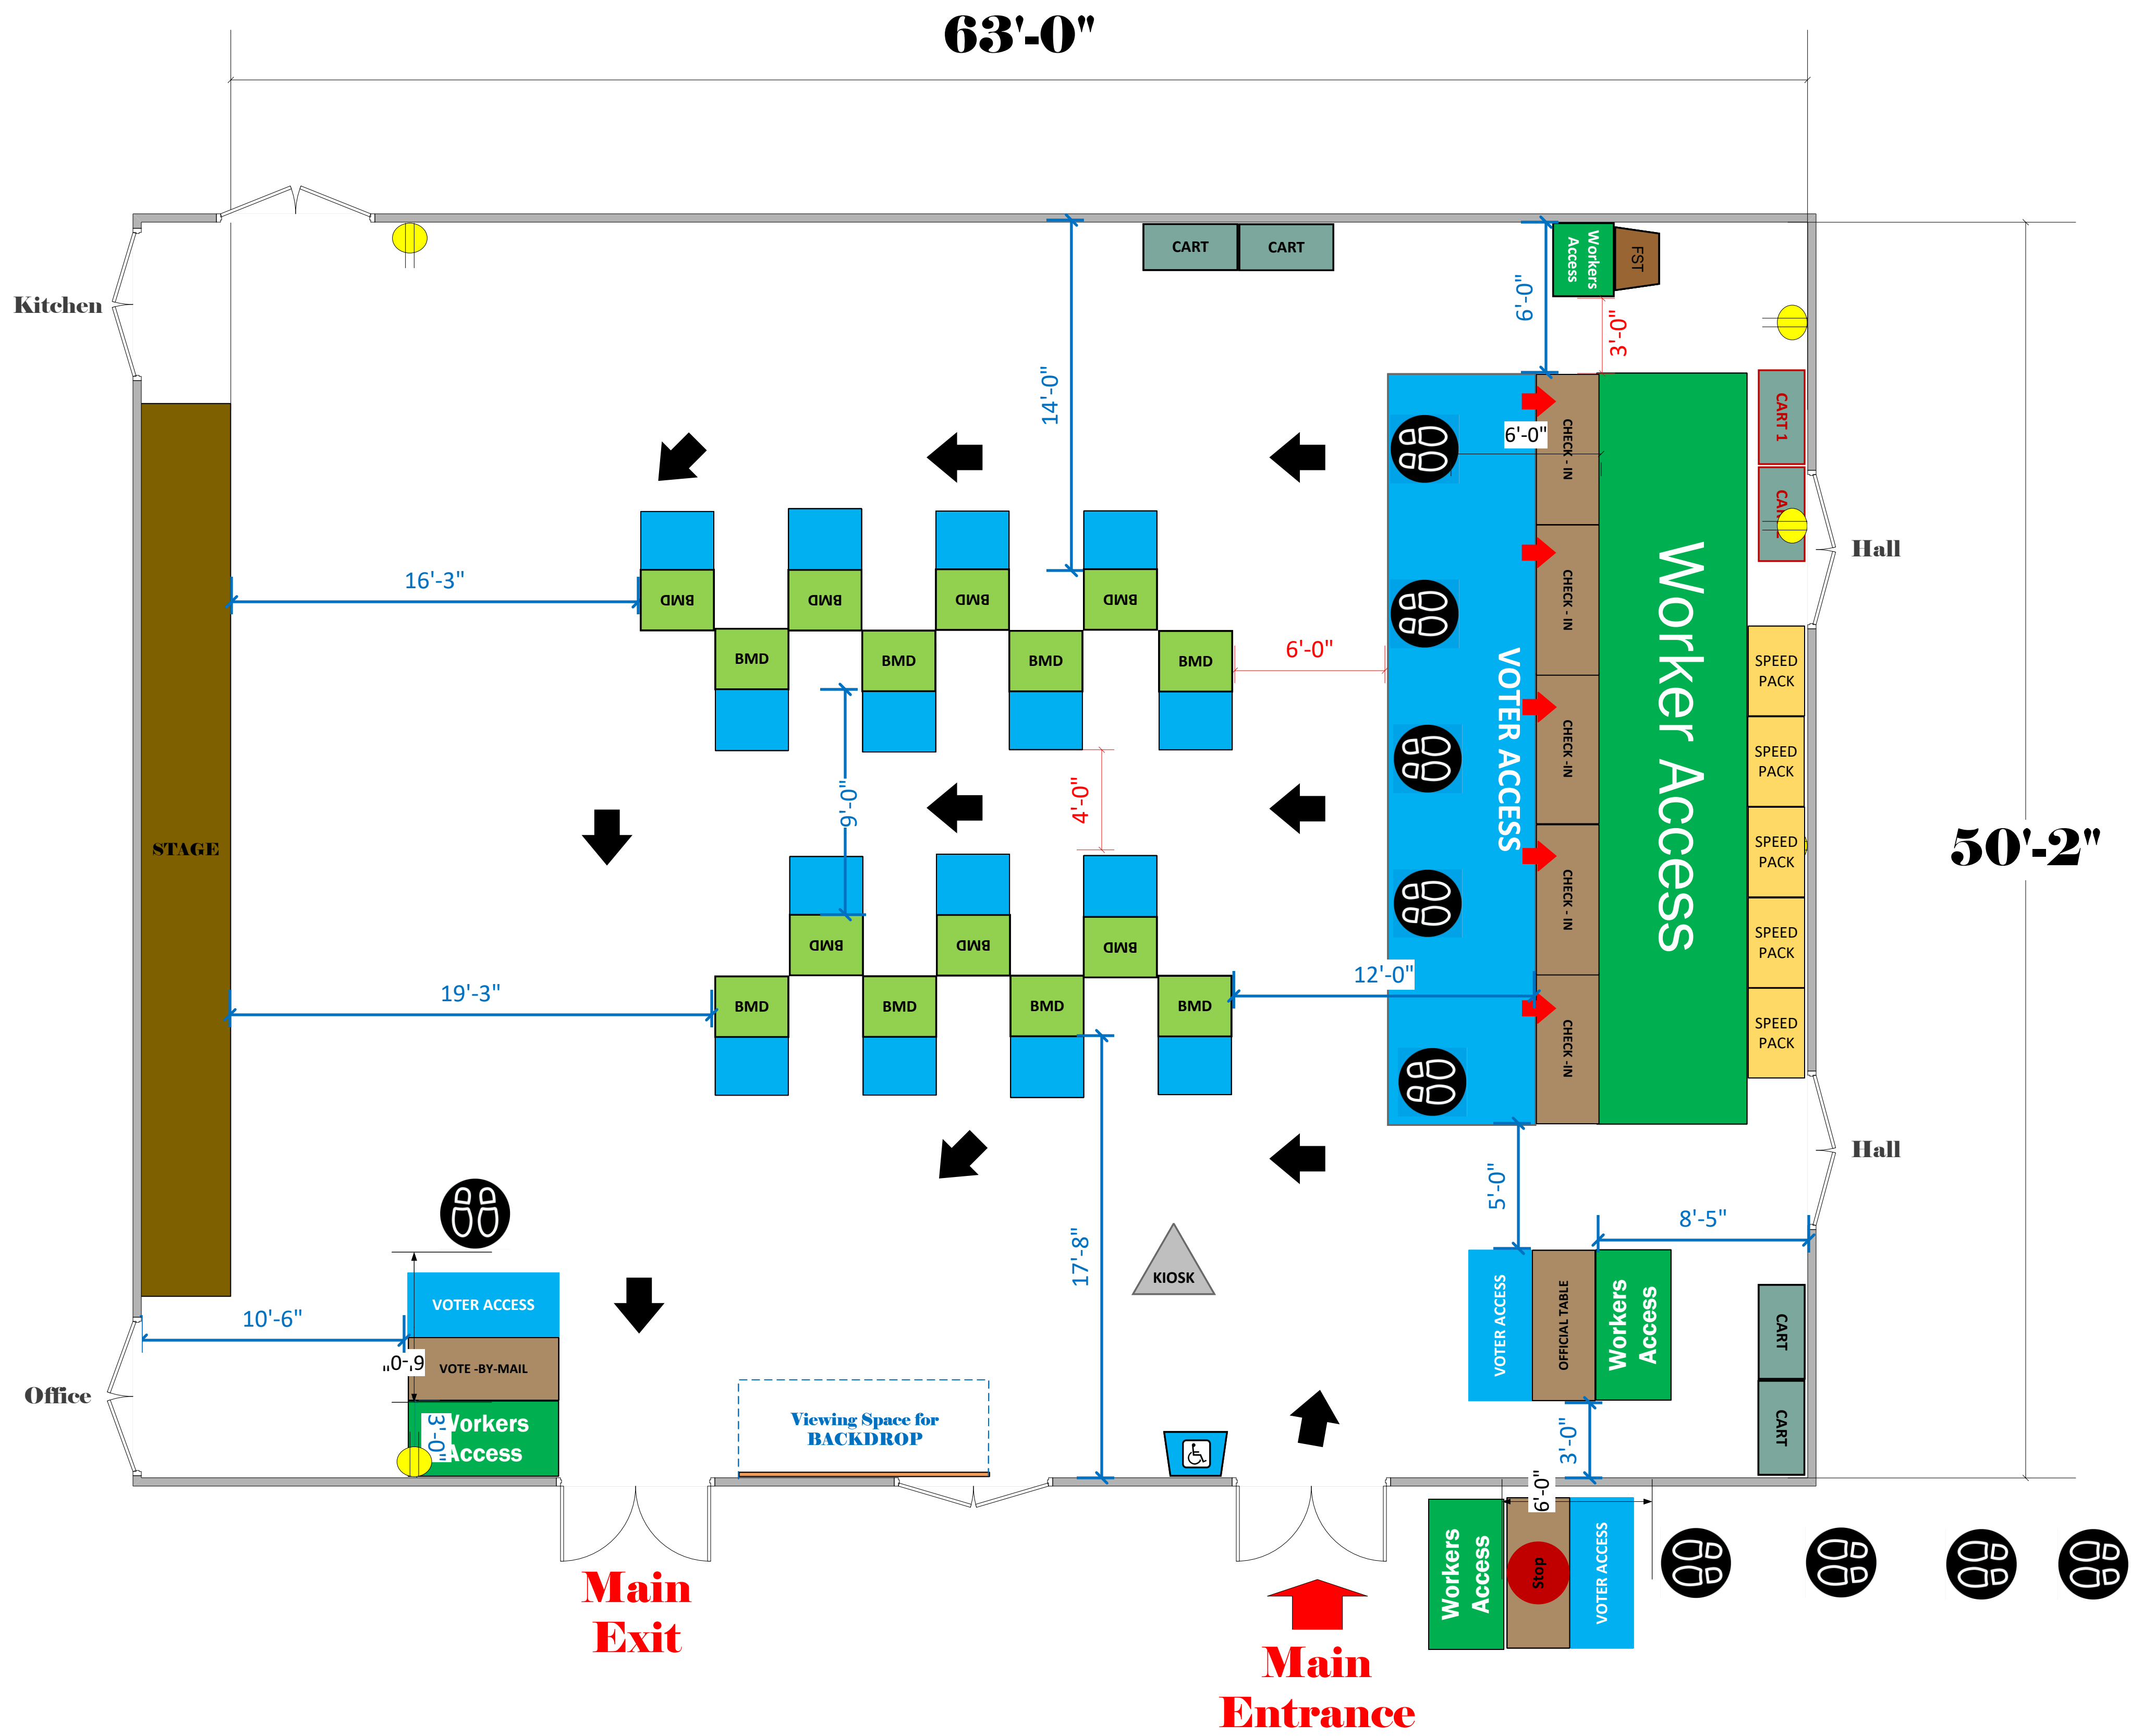

Social Hall (3,160 Sq. Ft.)

LEGEND

Room Size	Dimension: 63' x 50'2"	Sq. Ft.: 3,160'
EPB	Primary:	Secondary:
BMD	Total: 15	Actual:
Circuits	Total:	Usable:
Floor Decals		
BALLOT MARKING DEVICE		
CHECK IN TABLE		
BMD CART		
BACKDROP		
KIOSK		
POWER OUTLET		
PROTRUDING OBJECT		
ROUTER		
POWER CORDS		

**Veterans Park
VC ID# 19742**

SCALE: 1:48
DRAWN BY: Cassandra Stipes / David Chaparro