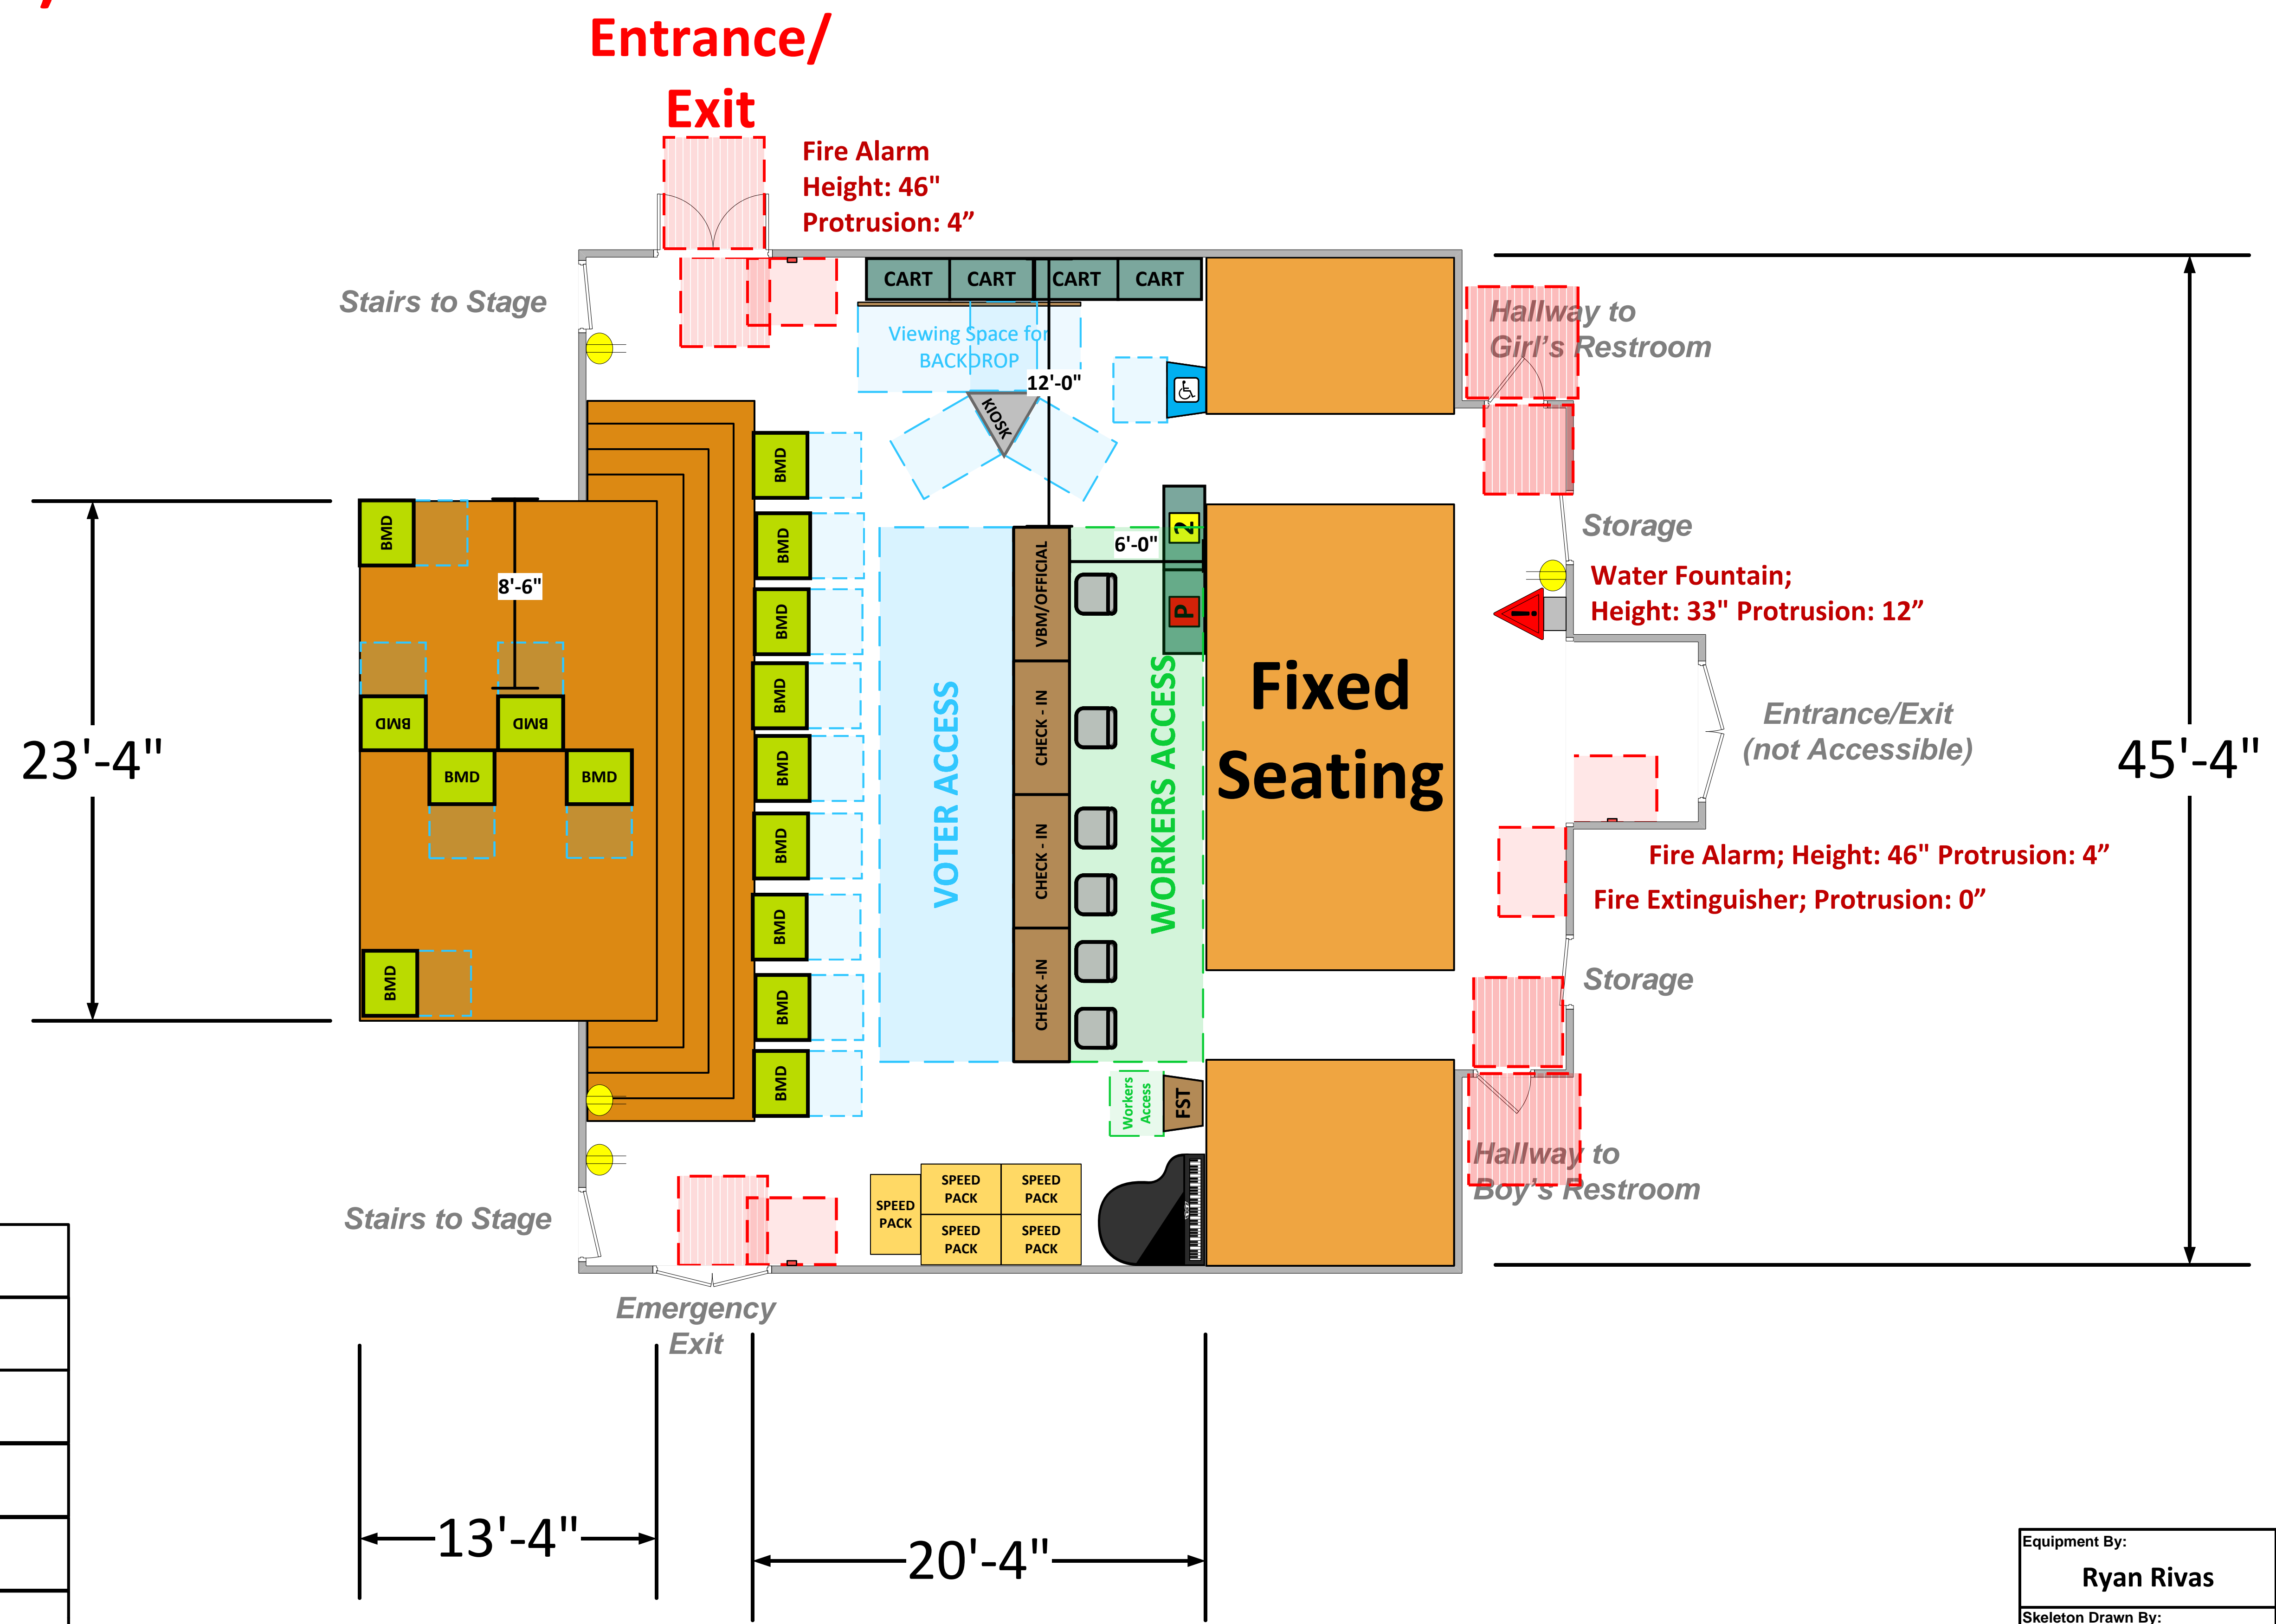

Auditorium (1,233 Usable Sq. Ft.)

LEGEND

Room Size	Dimension: 20'4"x45'4" + 13'4"x23'4"	Sq. Ft: 1,233
Number of BMDs	15	
POWER OUTLET		
PROTRUDING OBJECT		
Do Not Block Area		

**VCID 19837
YES Academy**

Each chair at a CHECK-IN station equals one ePollbook

Equipment By: Ryan Rivas	Date: 01/24/24
Skeleton Drawn By: Scott Taylor/ Cassandra Stipes	Date: 01/19/24
Scale: 1/4" inches = 1' Ft.	