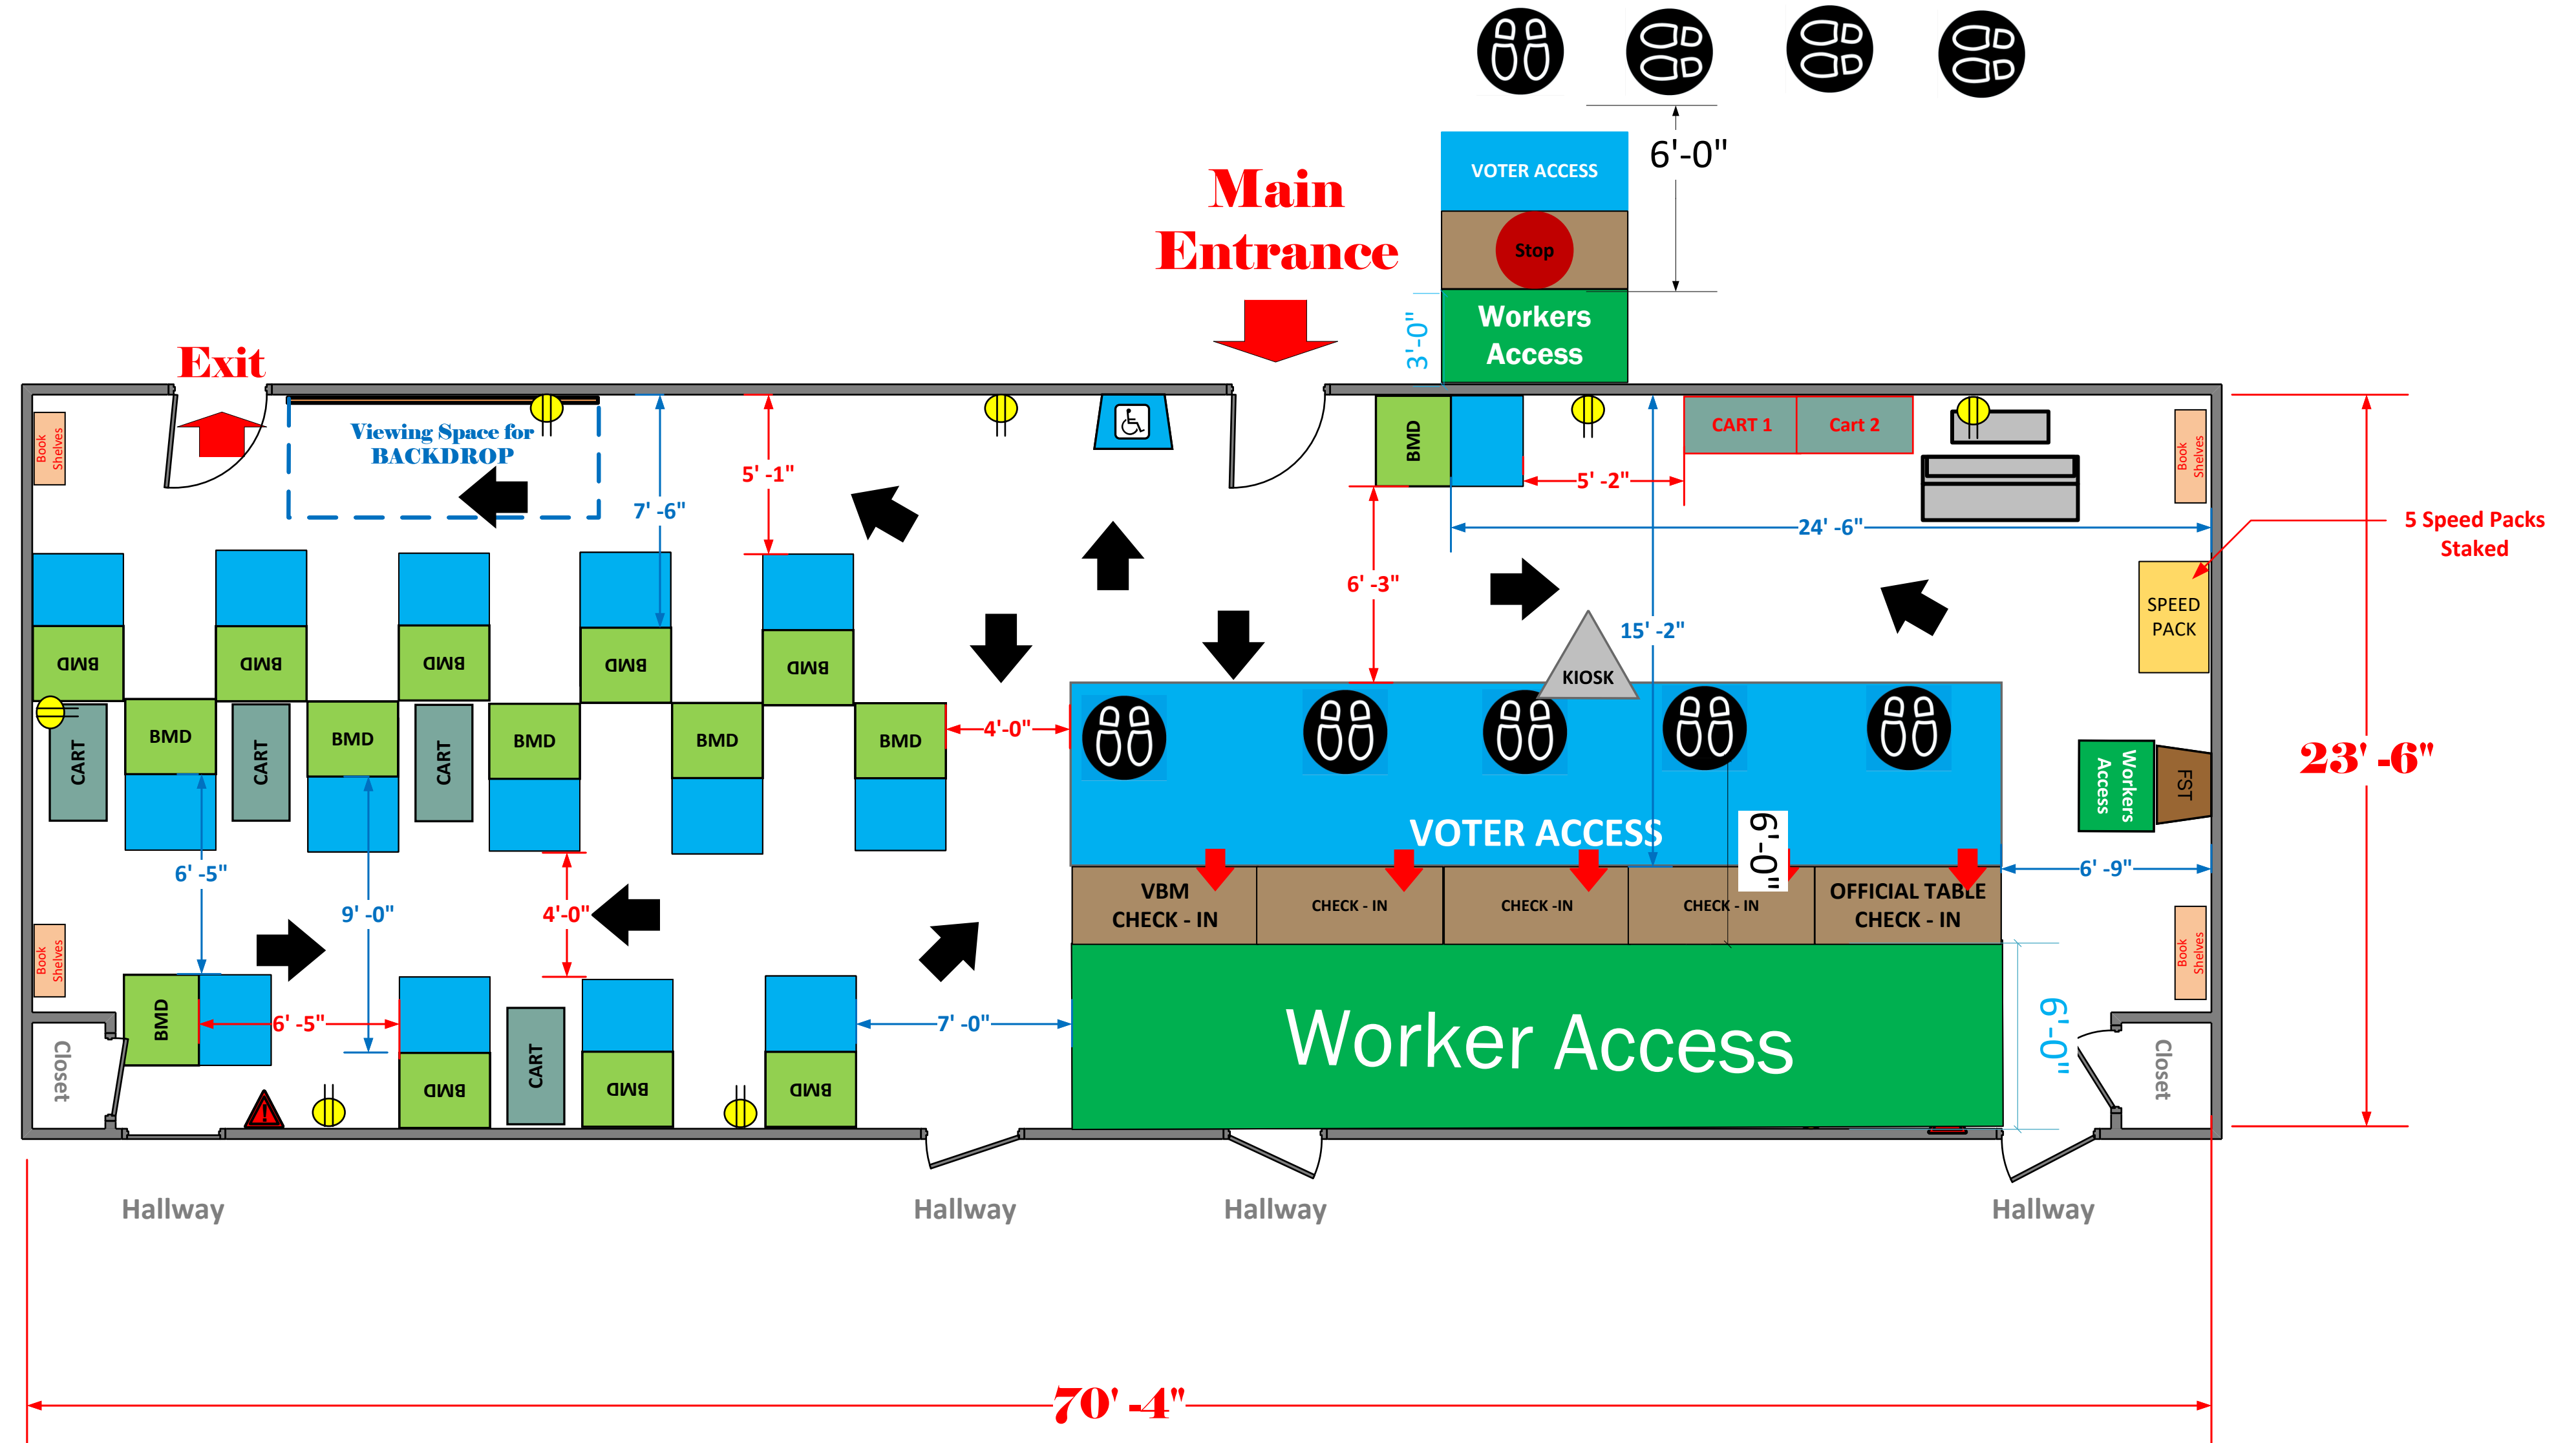

North Building

Dance Room
(1,680 Sq. Ft.)

LEGEND

Room Size	Dimension: 24' x 70'	Sq. Ft.: 1,647
EPB	Primary: 5	Secondary: Pending
BMD	Total: 15	Actual: 15
Circuits	Total: Pending	Usable: Pending
Floor Decals		
BALLOT MARKING DEVICE		
CHECK IN TABLE		
BMD CART		
BACKDROP		
KIOSK		
POWER OUTLET		
PROTRUDING OBJECT		
ROUTER		
POWER CORDS		

TITLE
St Lucy Priory High School
VC #19906

SCALE	1: 48
DRAWN BY	Roy Welch