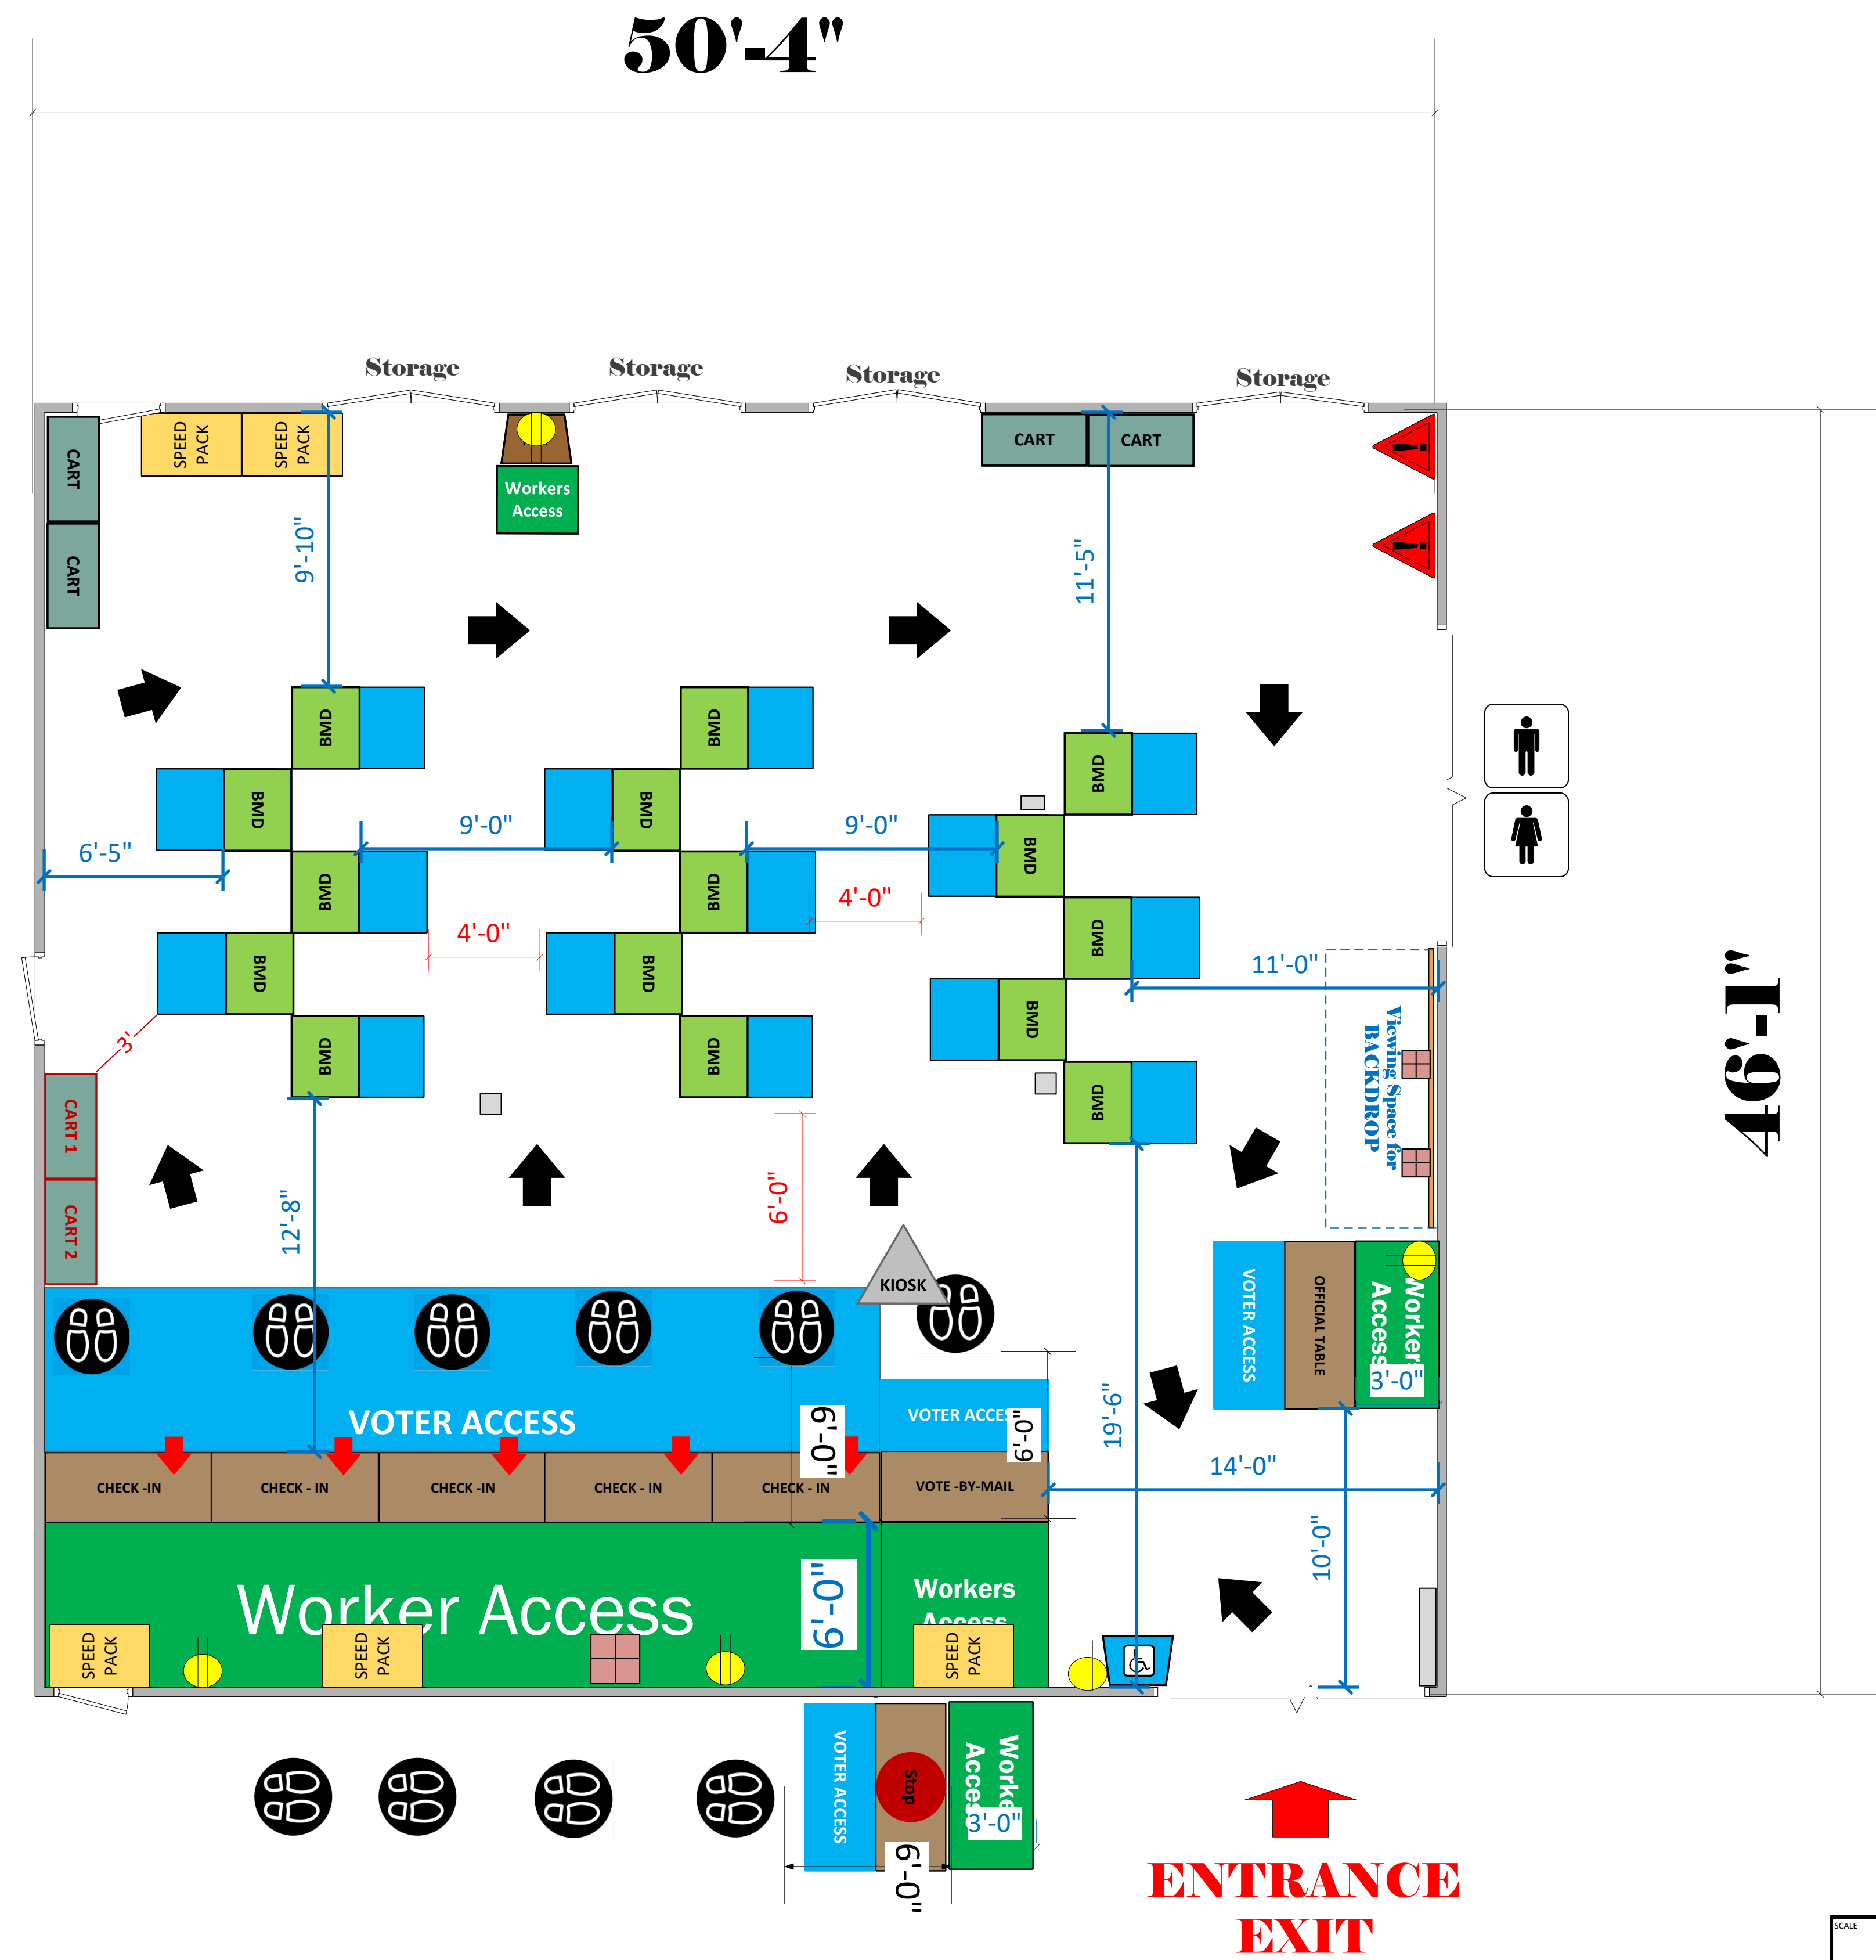

Activity Room (2,319 Sq. Ft.)

LEGEND

Room Size	Dimension: 50' x 46'	Sq. Ft: 2,319'
EPB	Primary:	Secondary:
BMD	Total: 15	Actual:
Circuits	Total:	Usable:
Floor Decals	⊙	
BALLOT MARKING DEVICE	BMD	
CHECK IN TABLE	CHECK - IN	
BMD CART	CART	
BACKDROP	Viewing Space for BACKDROP	
KIOSK	KIOSK	
POWER OUTLET	⊕ ⊖	
PROTRUDING OBJECT	⚠	
ROUTER	R	
POWER CORDS	— — — — —	

TITLE **Glassell Senior Center
VC ID#19918**

SCALE 1:48
DRAWN BY David Chaparro