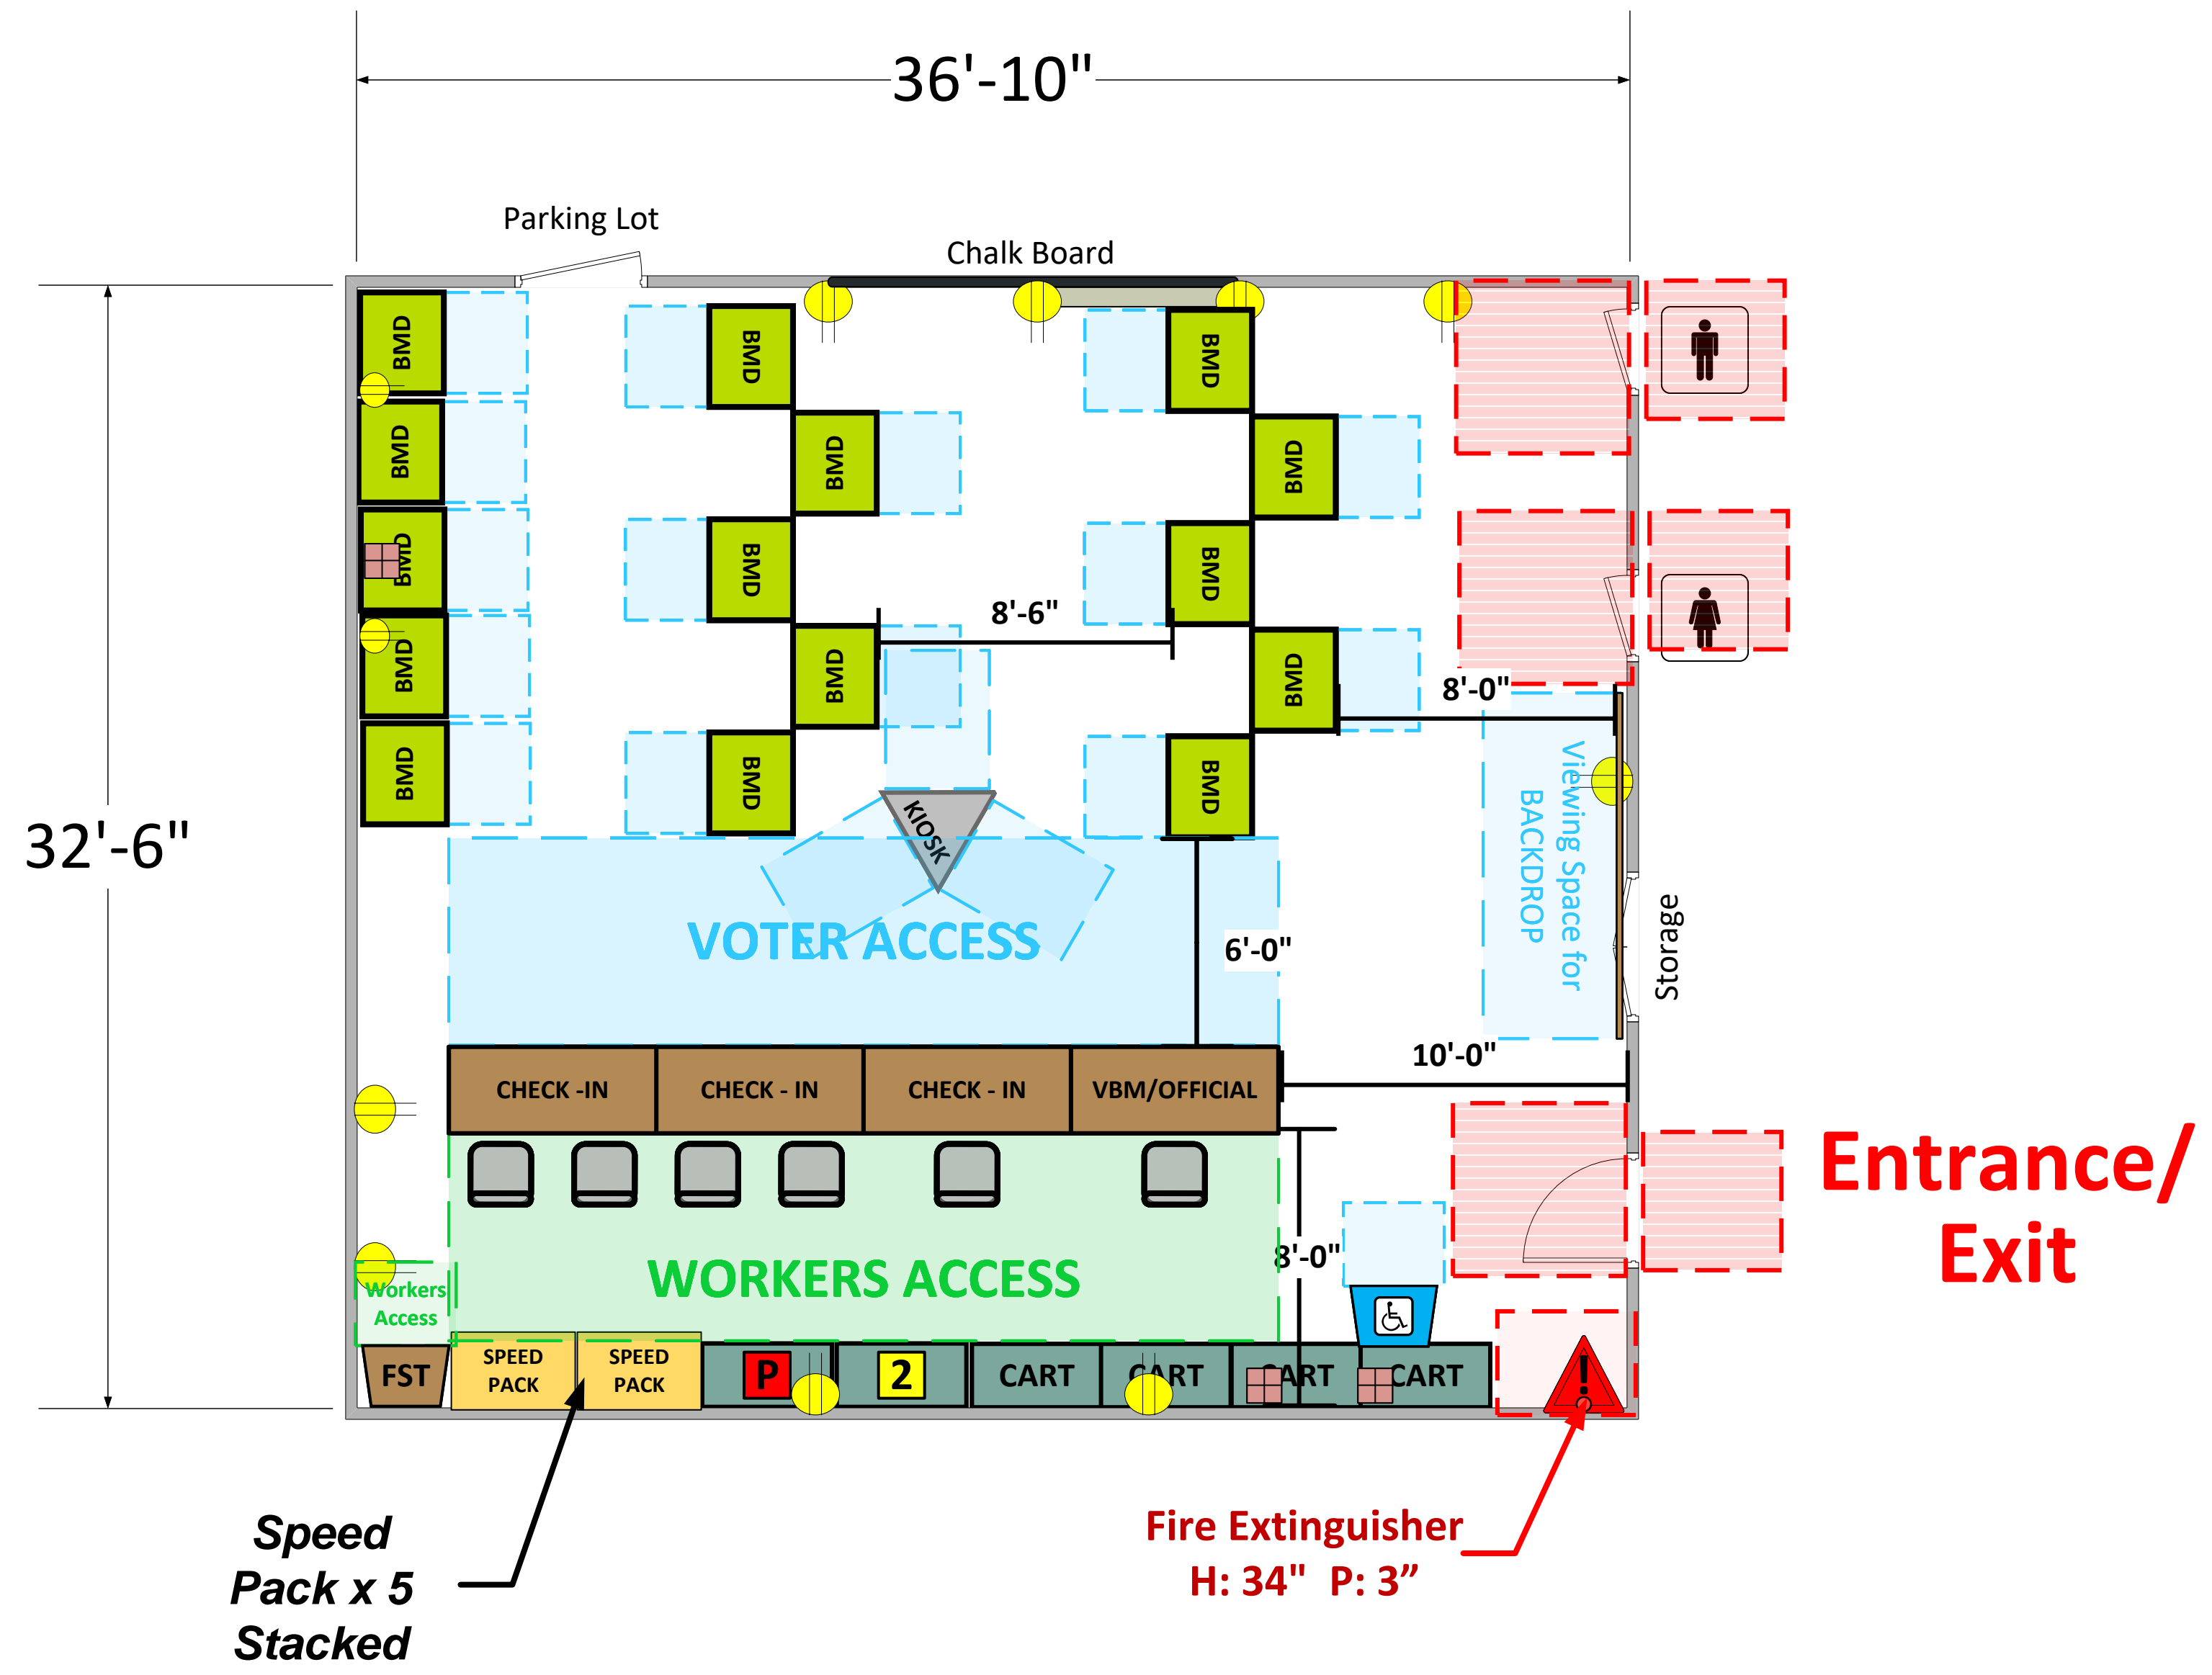

Room 12

(1,197 Usable Sq. Ft.)

LEGEND

Room Size	Dimension: 36'10" x 32'6"	Sq. Ft: 1,197'
Number of BMDS	15	
POWER OUTLET		
PROTRUDING OBJECT		
Do Not Block Area		

TITLE

VCID 19920
Roosevelt Elementary School

Equipment By: Ryan Rivas	Date: 01/24/24
Skeleton Drawn By: David Chaparro	Date: 07/20/2023
Scale: 1/4" inches = 1' Ft.	