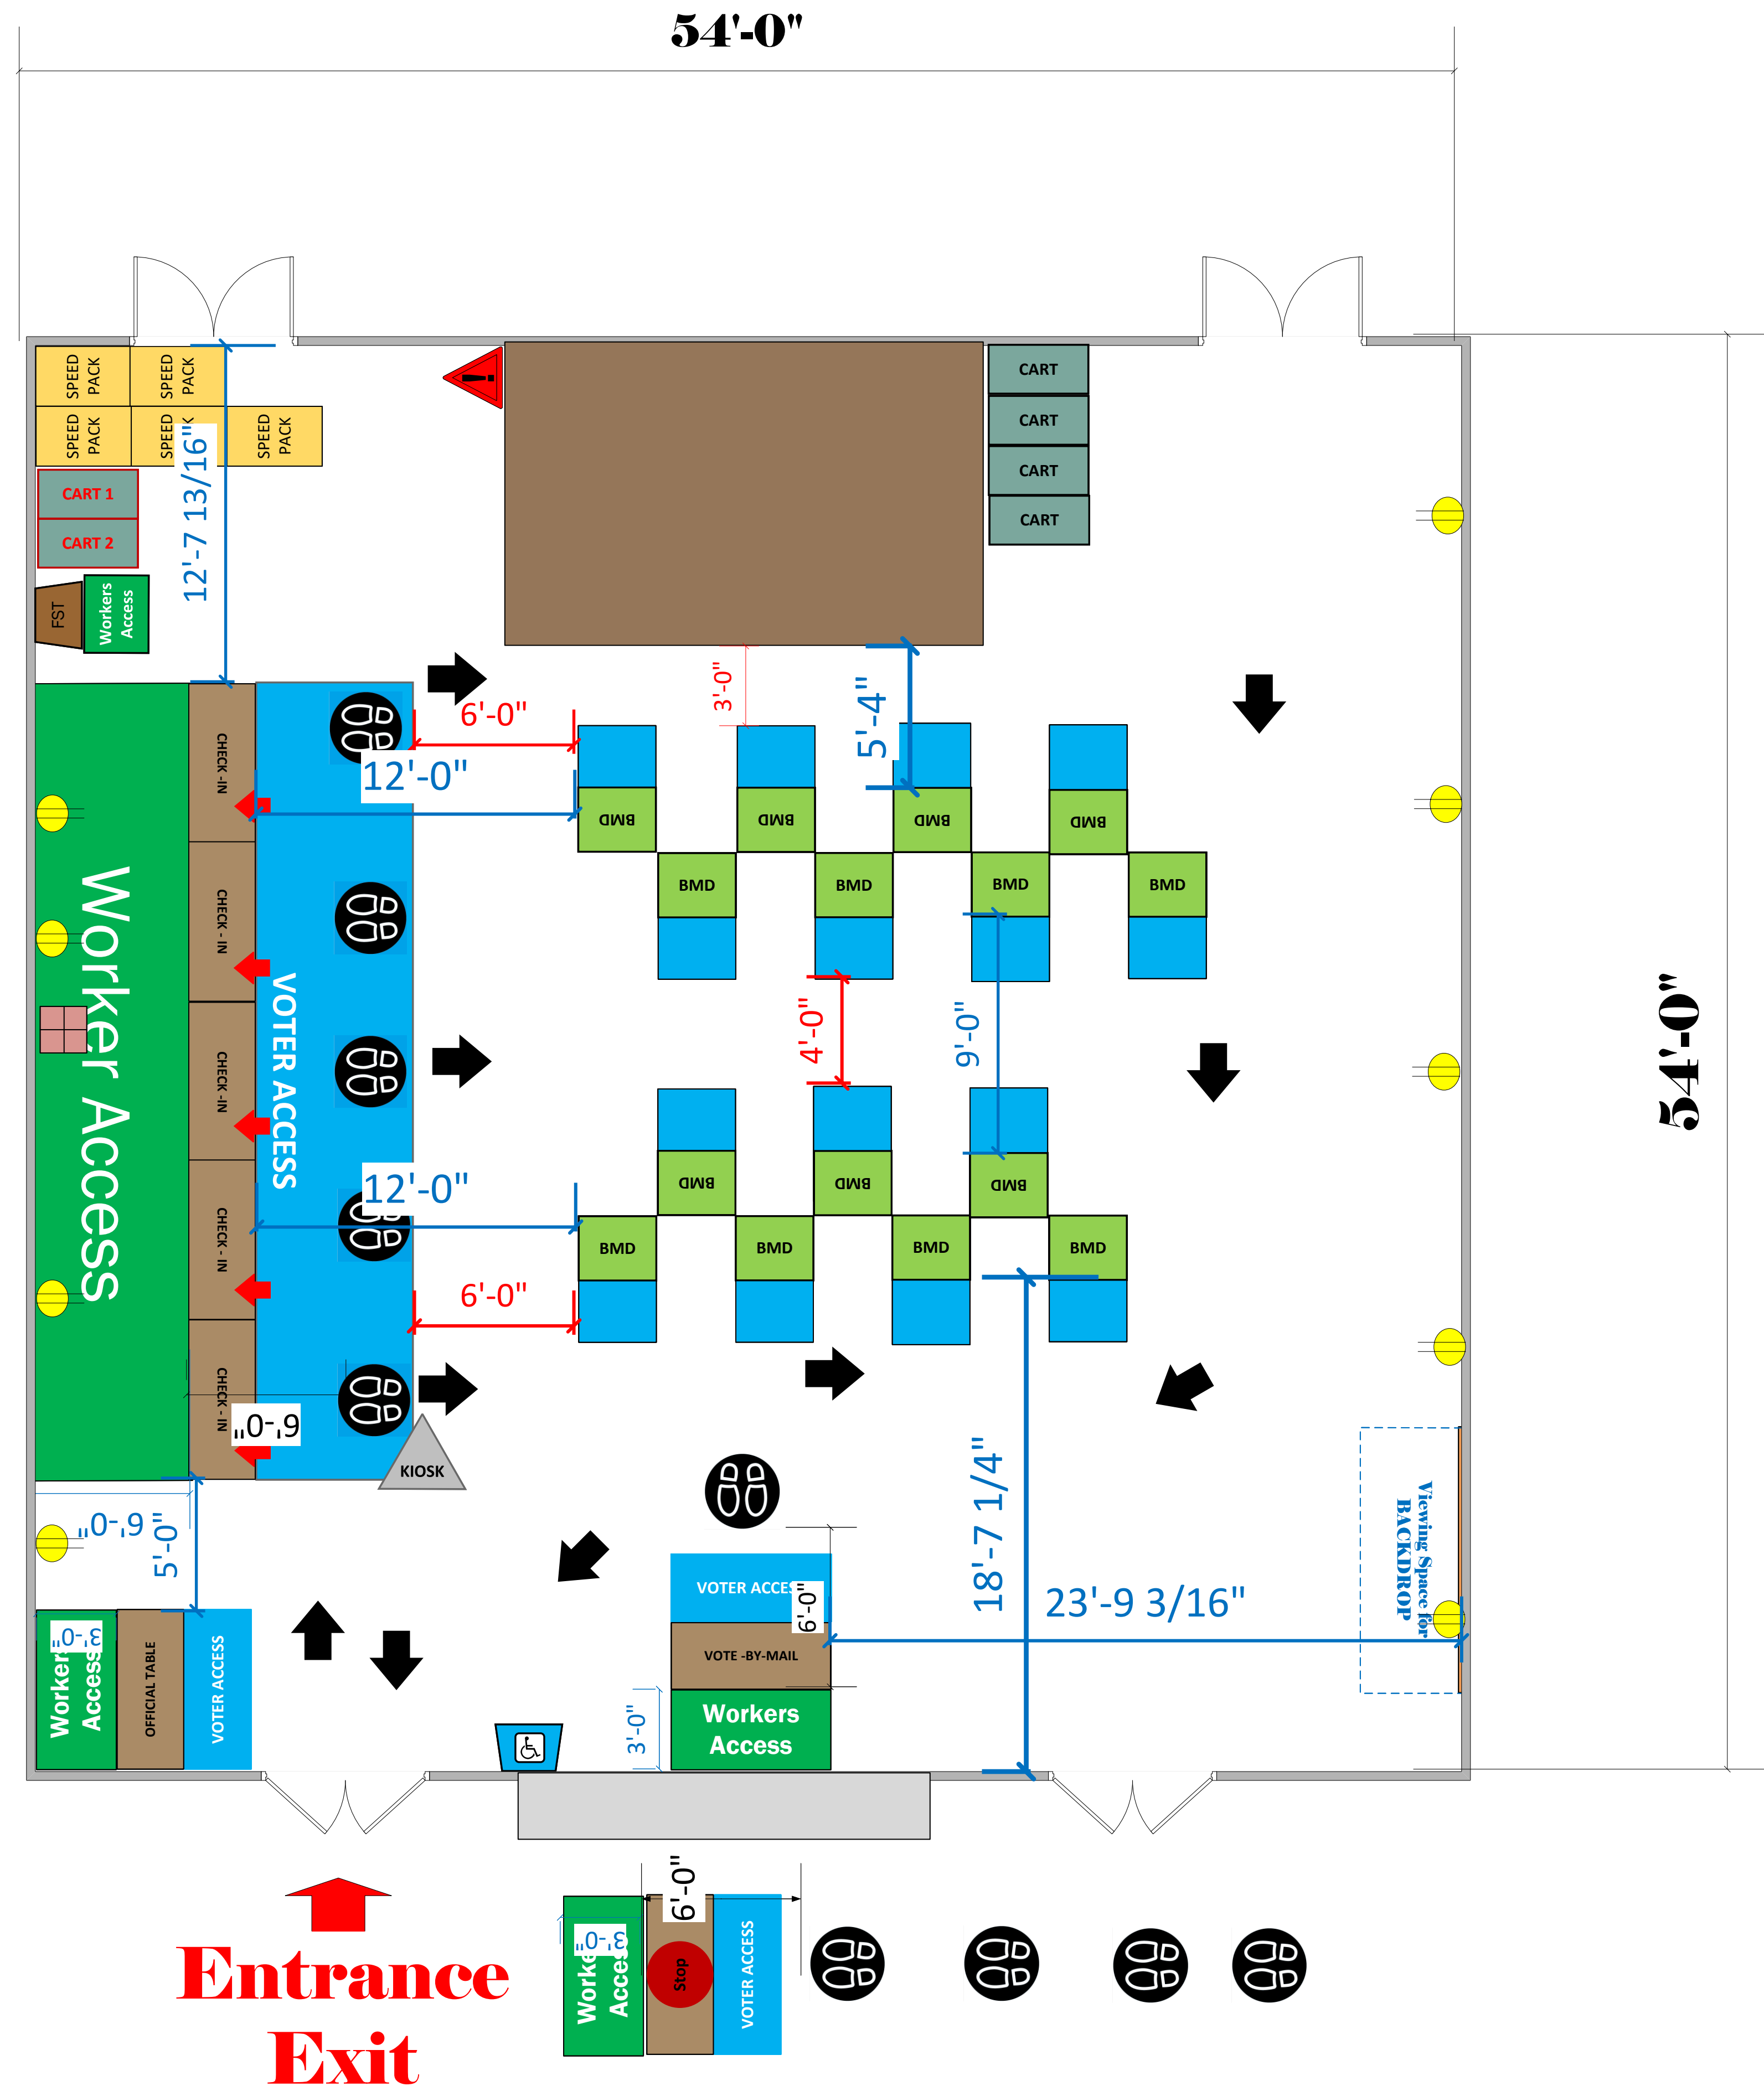

Fellowship Hall

(2,809 Sq Ft)

LEGEND

Room Size	Dimension: 53ft x 53ft	Sq. Ft: 2809
EPB	Primary:	Secondary:
BMD	Total: 15	Actual: 15
Circuits	Total:	Usable:
Floor Decals		
BALLOT MARKING DEVICE		
CHECK IN TABLE		
BMD CART		
BACKDROP		
KIOSK		
POWER OUTLET		
PROTRUDING OBJECT		
ROUTER		
POWER CORDS		

TITLE

Pacific Unitarian Church
VC ID # 1993

SCALE: 1:48

DRAWN BY: Ryan Rivas