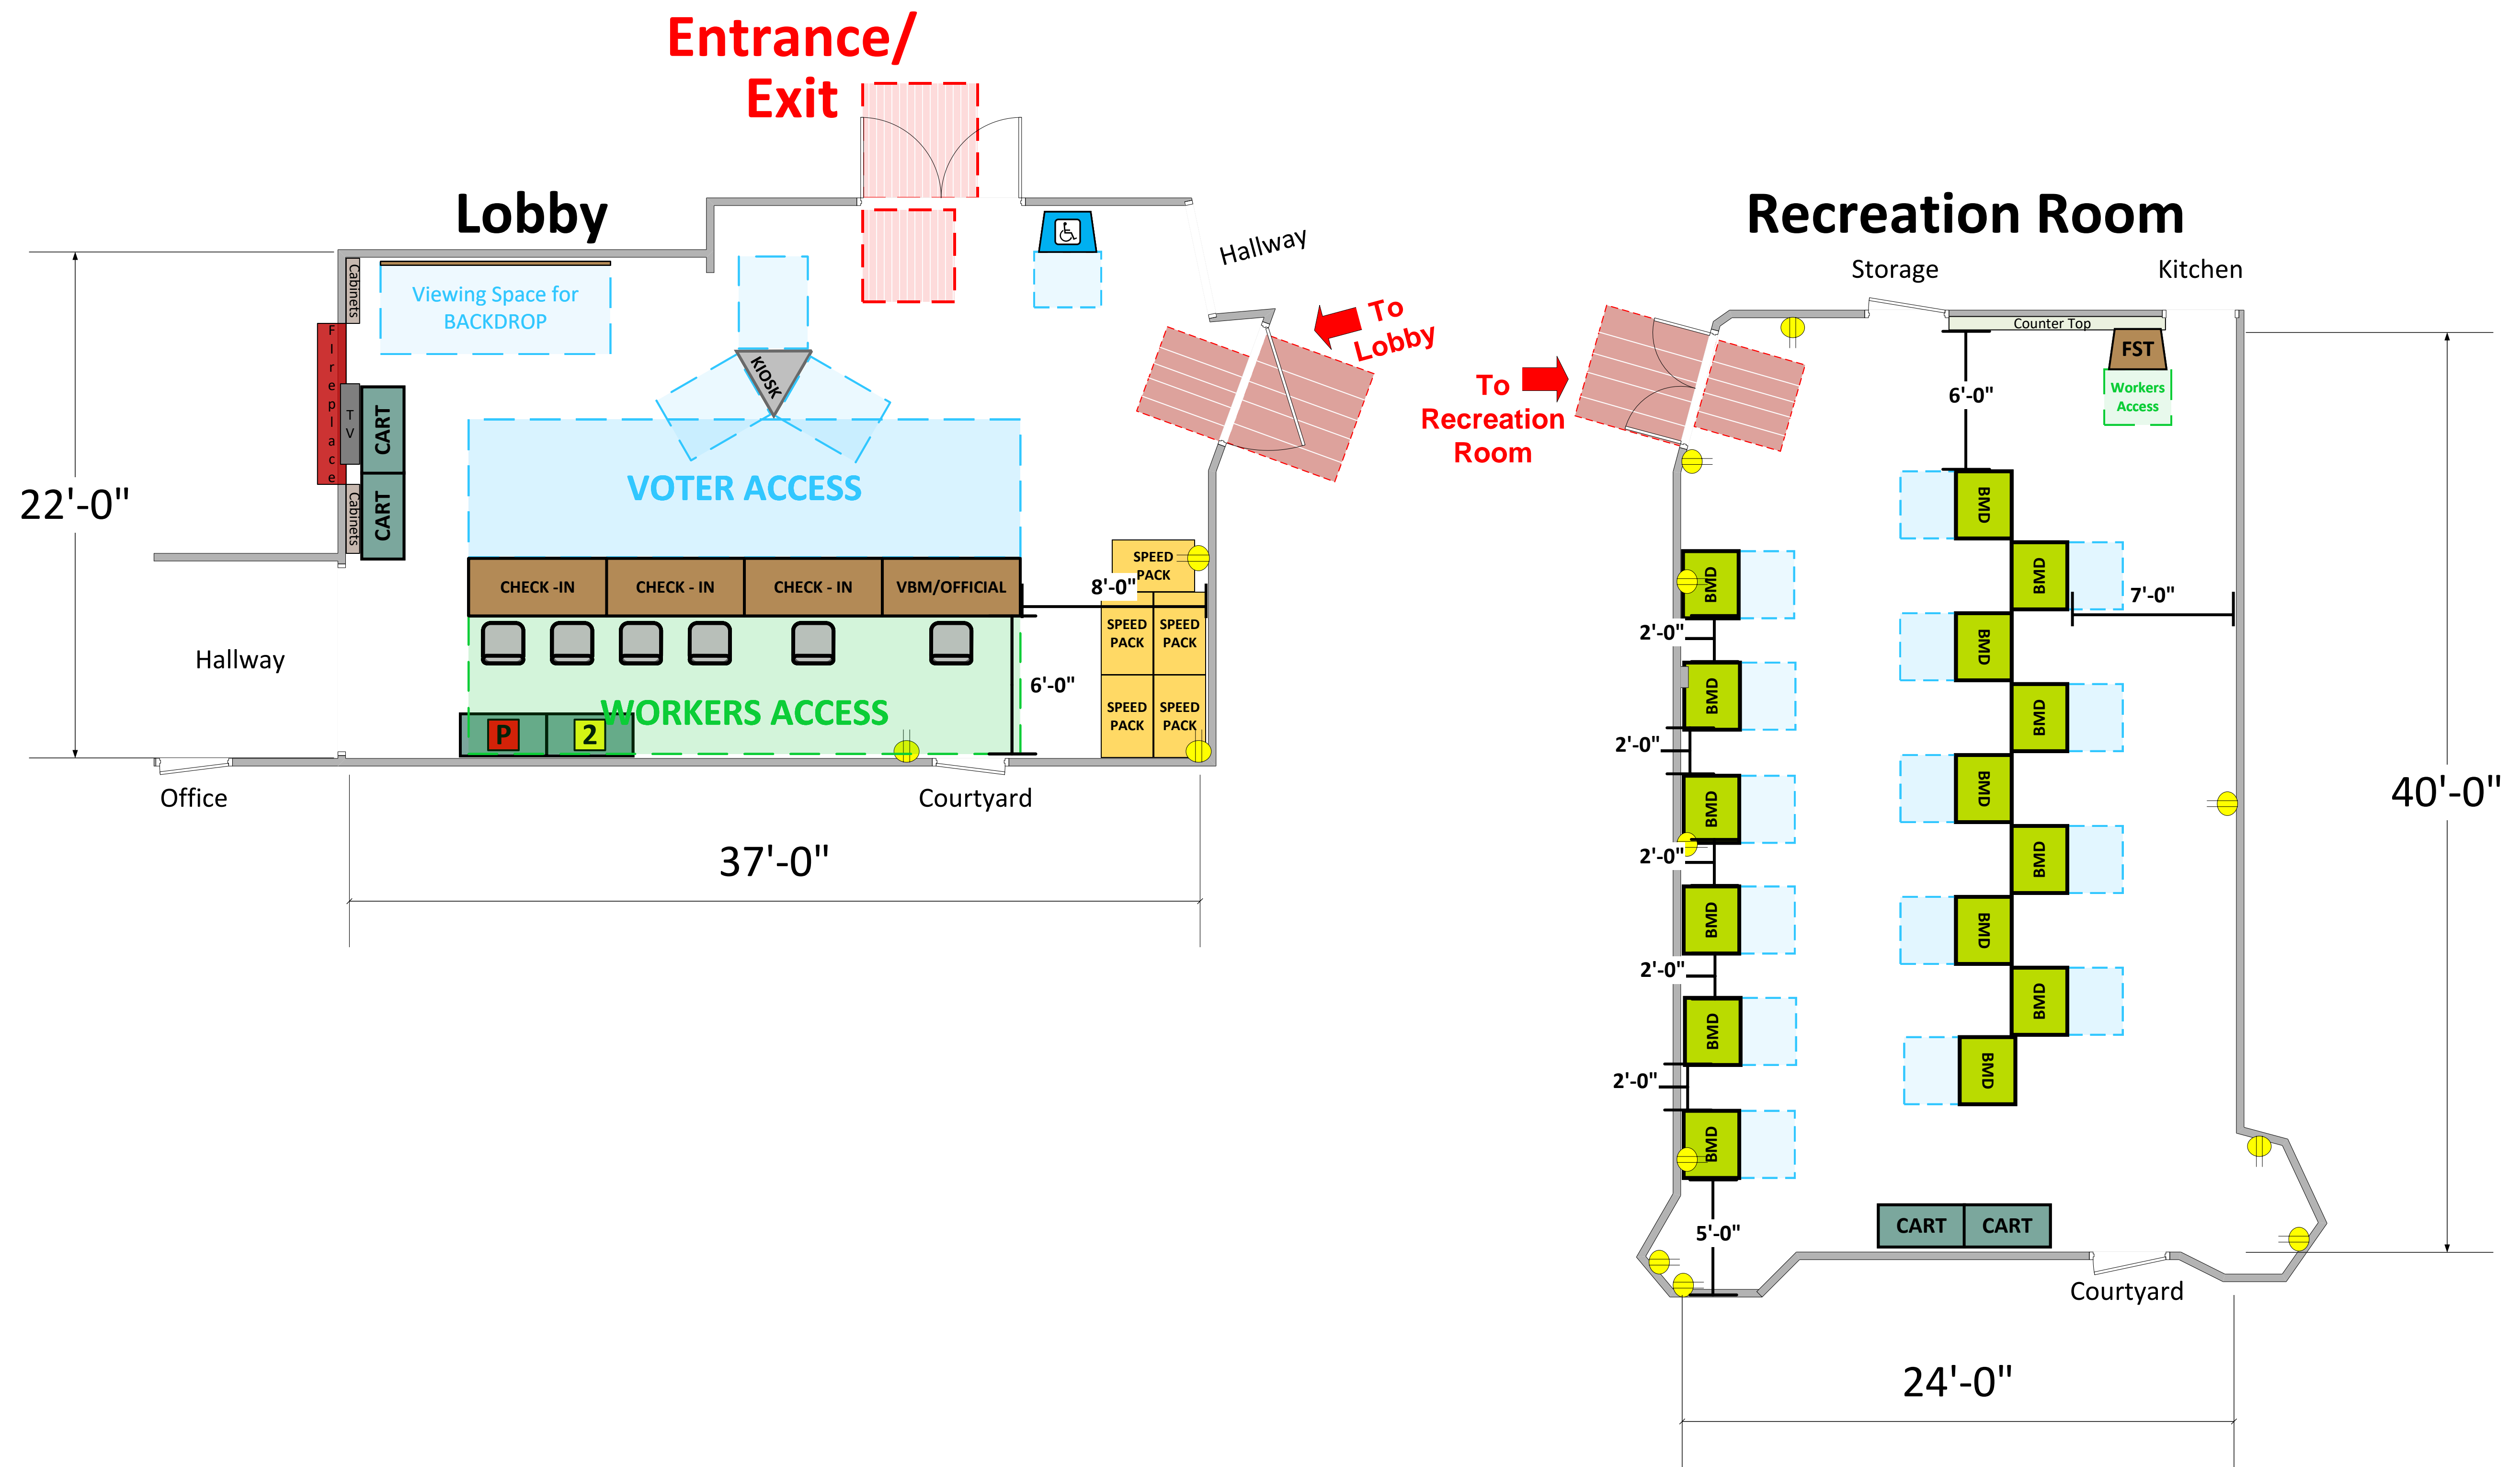

Lobby & Recreation Room

(1,810 Usable Sq. Ft.)

LEGEND

Room Size	Dimension: 37' x 22' 24' 40'	Sq. Ft.: 850' 960'
Number of BMDs	15	
POWER OUTLET		
PROTRUDING OBJECT		
Do Not Block Area		

VCID 19950
Casa Panorama

Each chair at a CHECK-IN station equals one ePollbook

Equipment By:	Date:
Ryan Rivas	01/09/24
Skeleton Drawn By:	Date:
David Chaparro	11/19/23
Scale:	
1/4" inches = 1' Ft.	