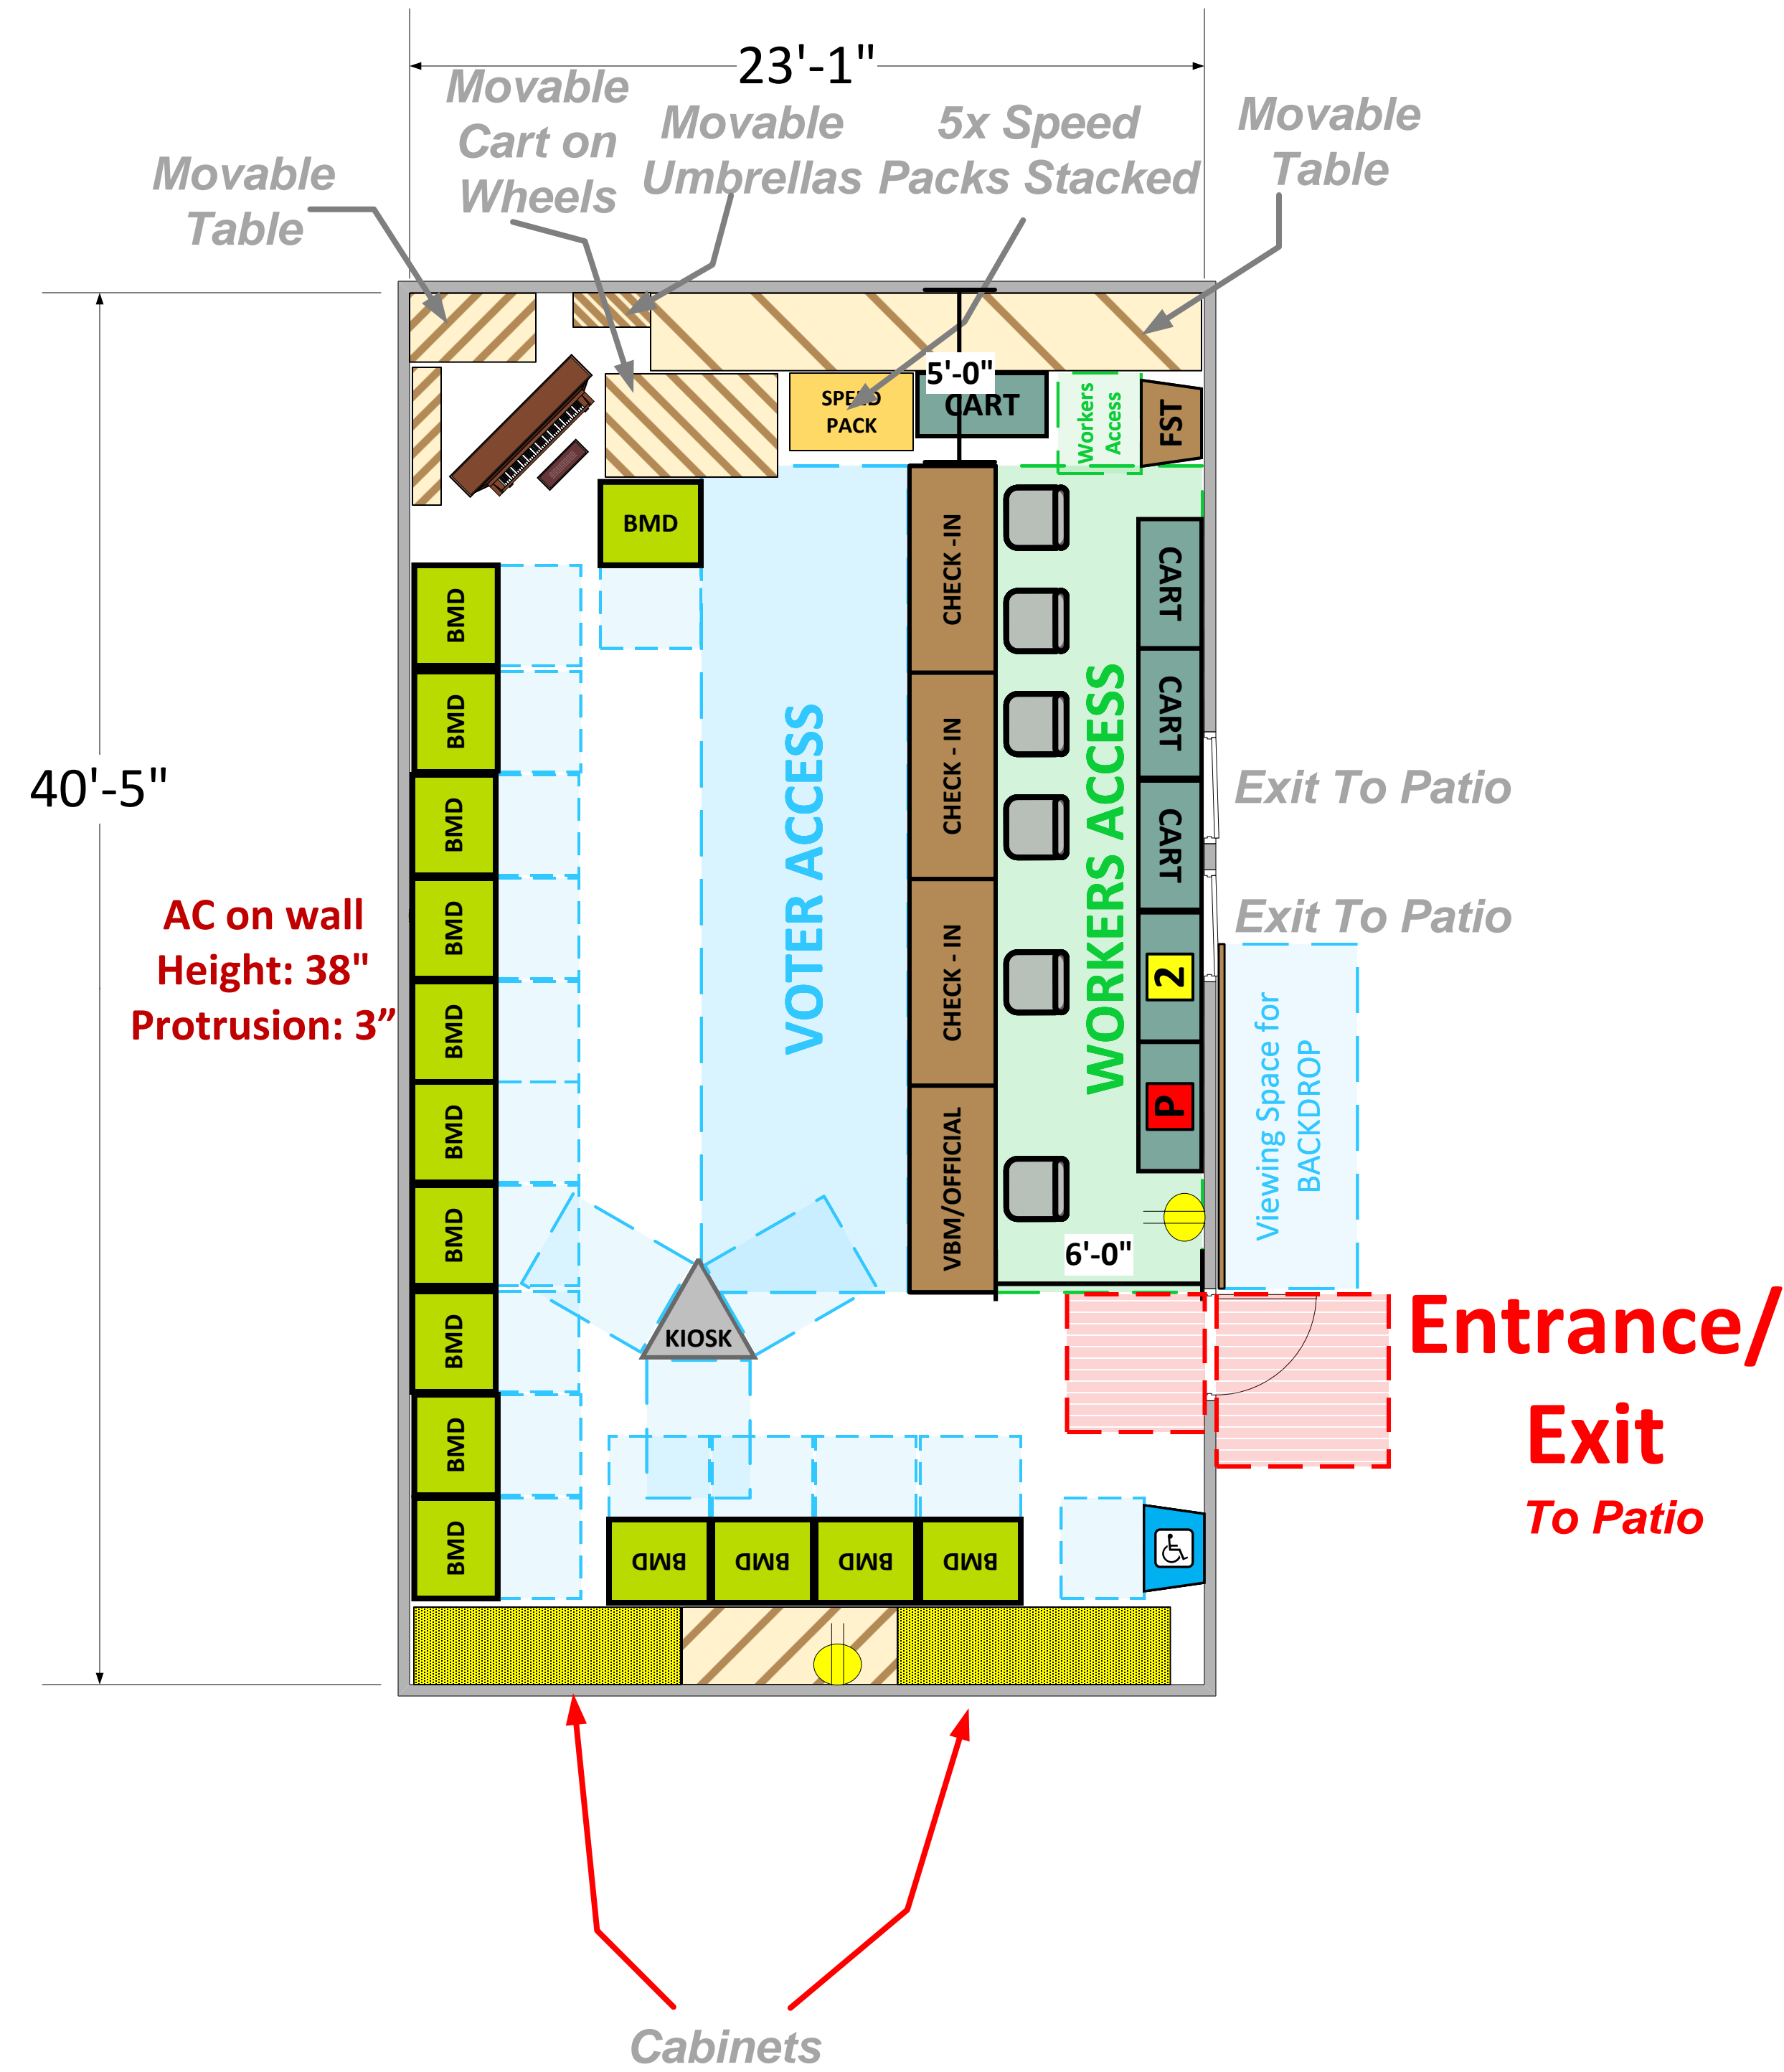

Gallery (864 Sq. Ft.)

LEGEND

Room Size	Dimension: 23'x38'-10'	Sq. Ft: 864
Number of BMDs	15	
POWER OUTLET		
PROTRUDING OBJECT		
Do Not Block Area		

TITLE
VCID 20094
Hollywood Lutheran Church

Jonathan Gonzalez

Each chair at a CHECK-IN station equals one ePollbook

Equipment By: Dustin Fuller	Date: 01/05/2024
Skeleton Drawn By: Jonathan Gonzalez	Date: 12/28/2023
Scale: 1/4" inches = 1' Ft.	